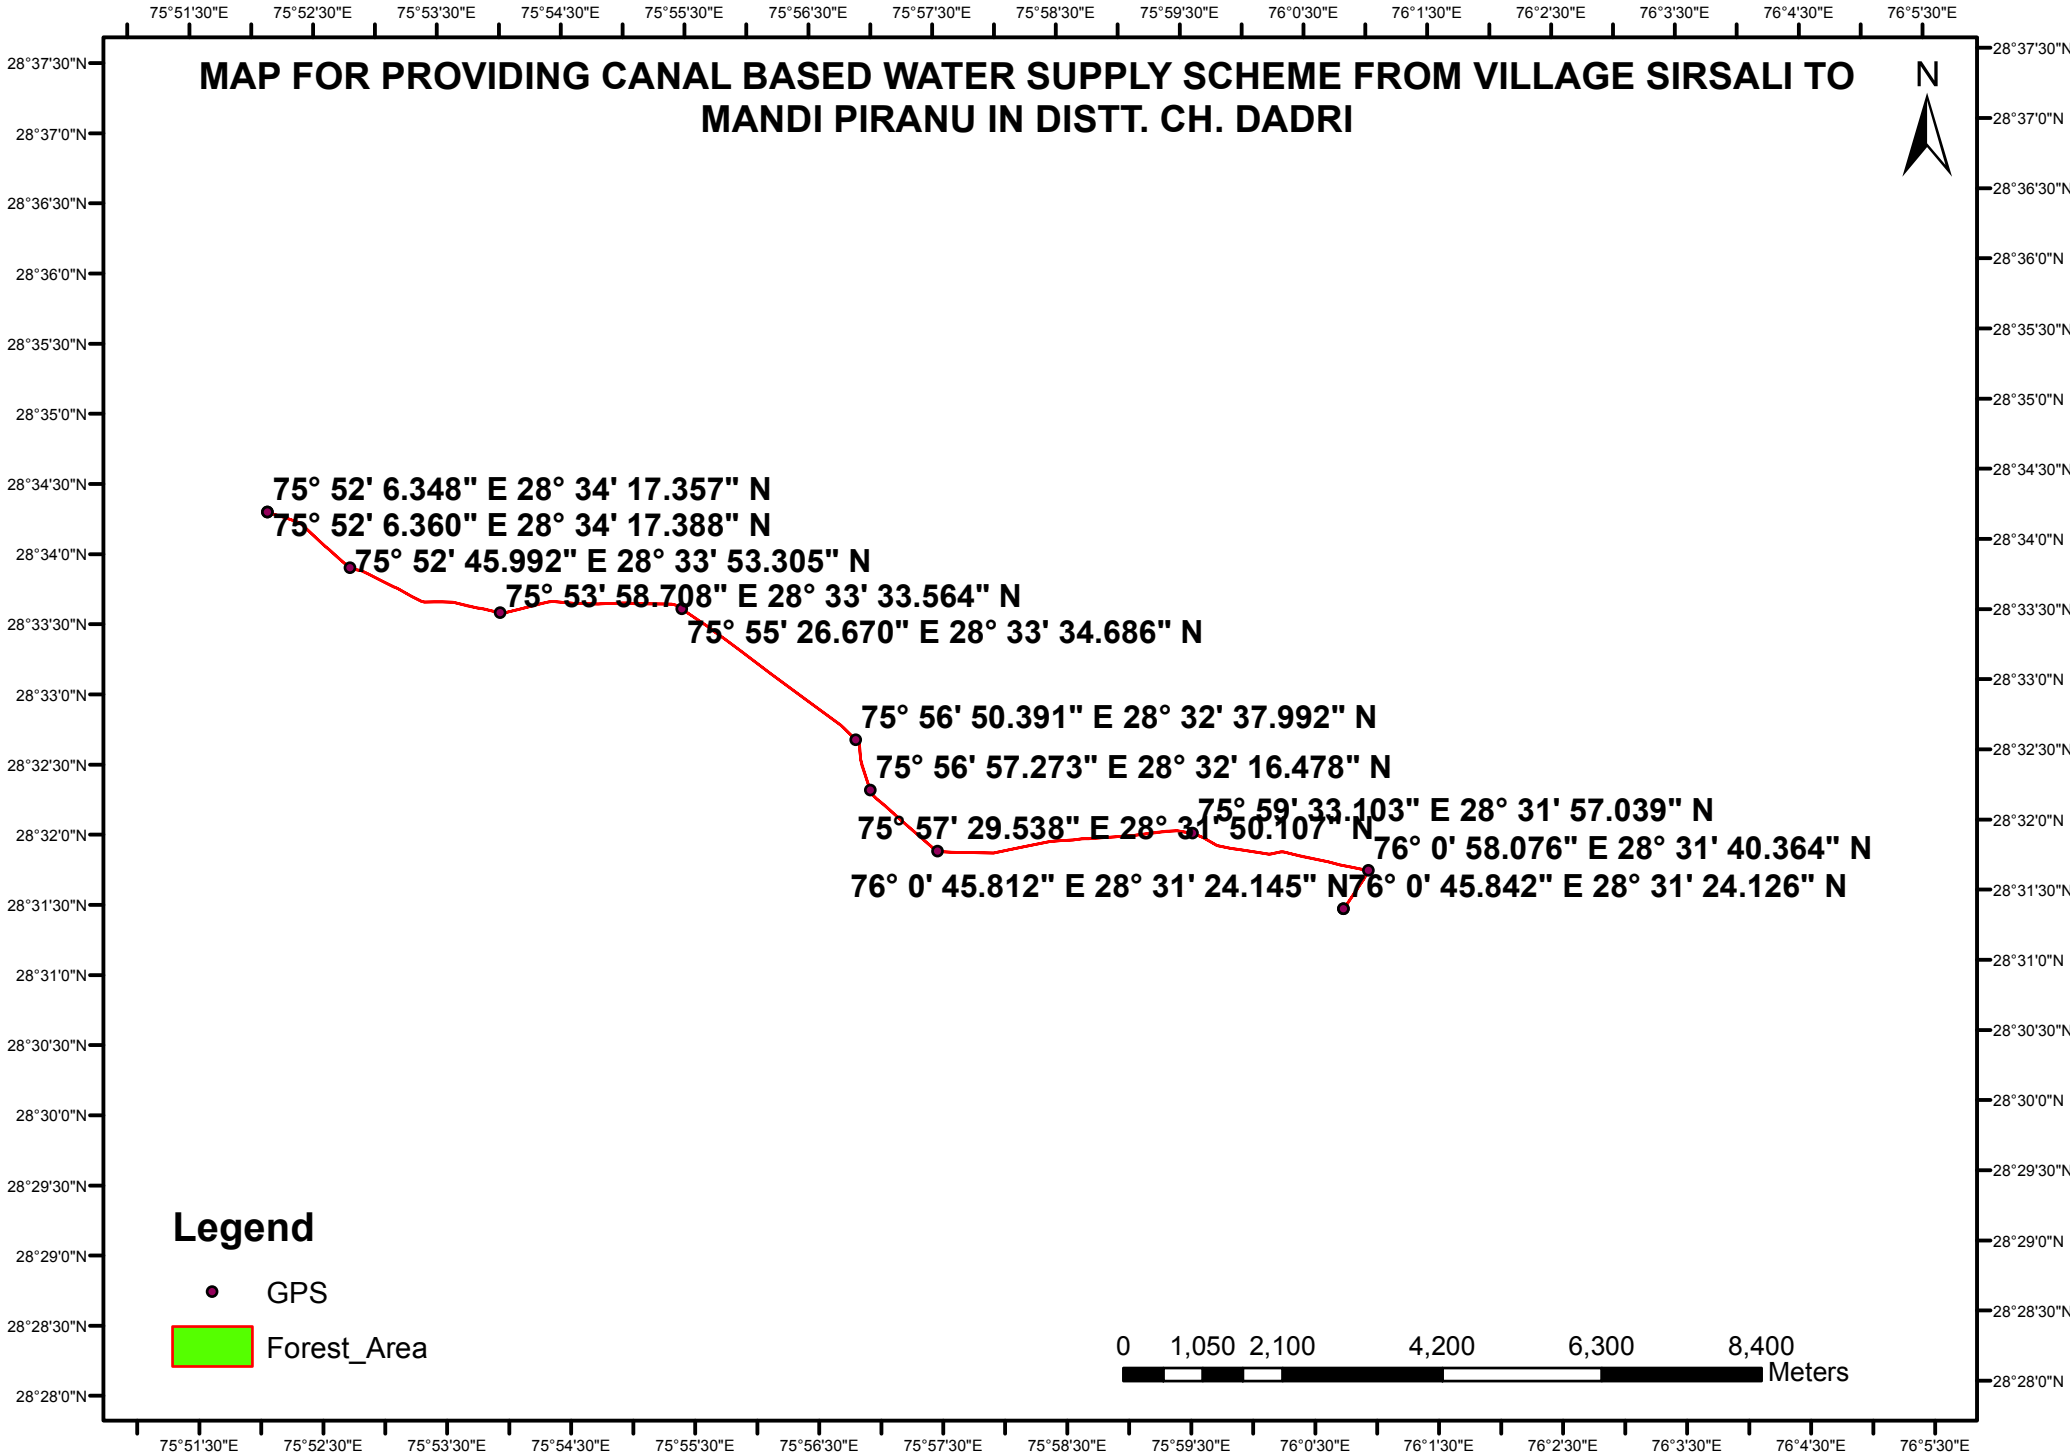

MAP FOR PROVIDING CANAL BASED WATER SUPPLY SCHEME FROM VILLAGE SIRSALI TO MANDI PIRANU IN DISTT. CH. DADRI

Legend

- GPS
- Forest_Area