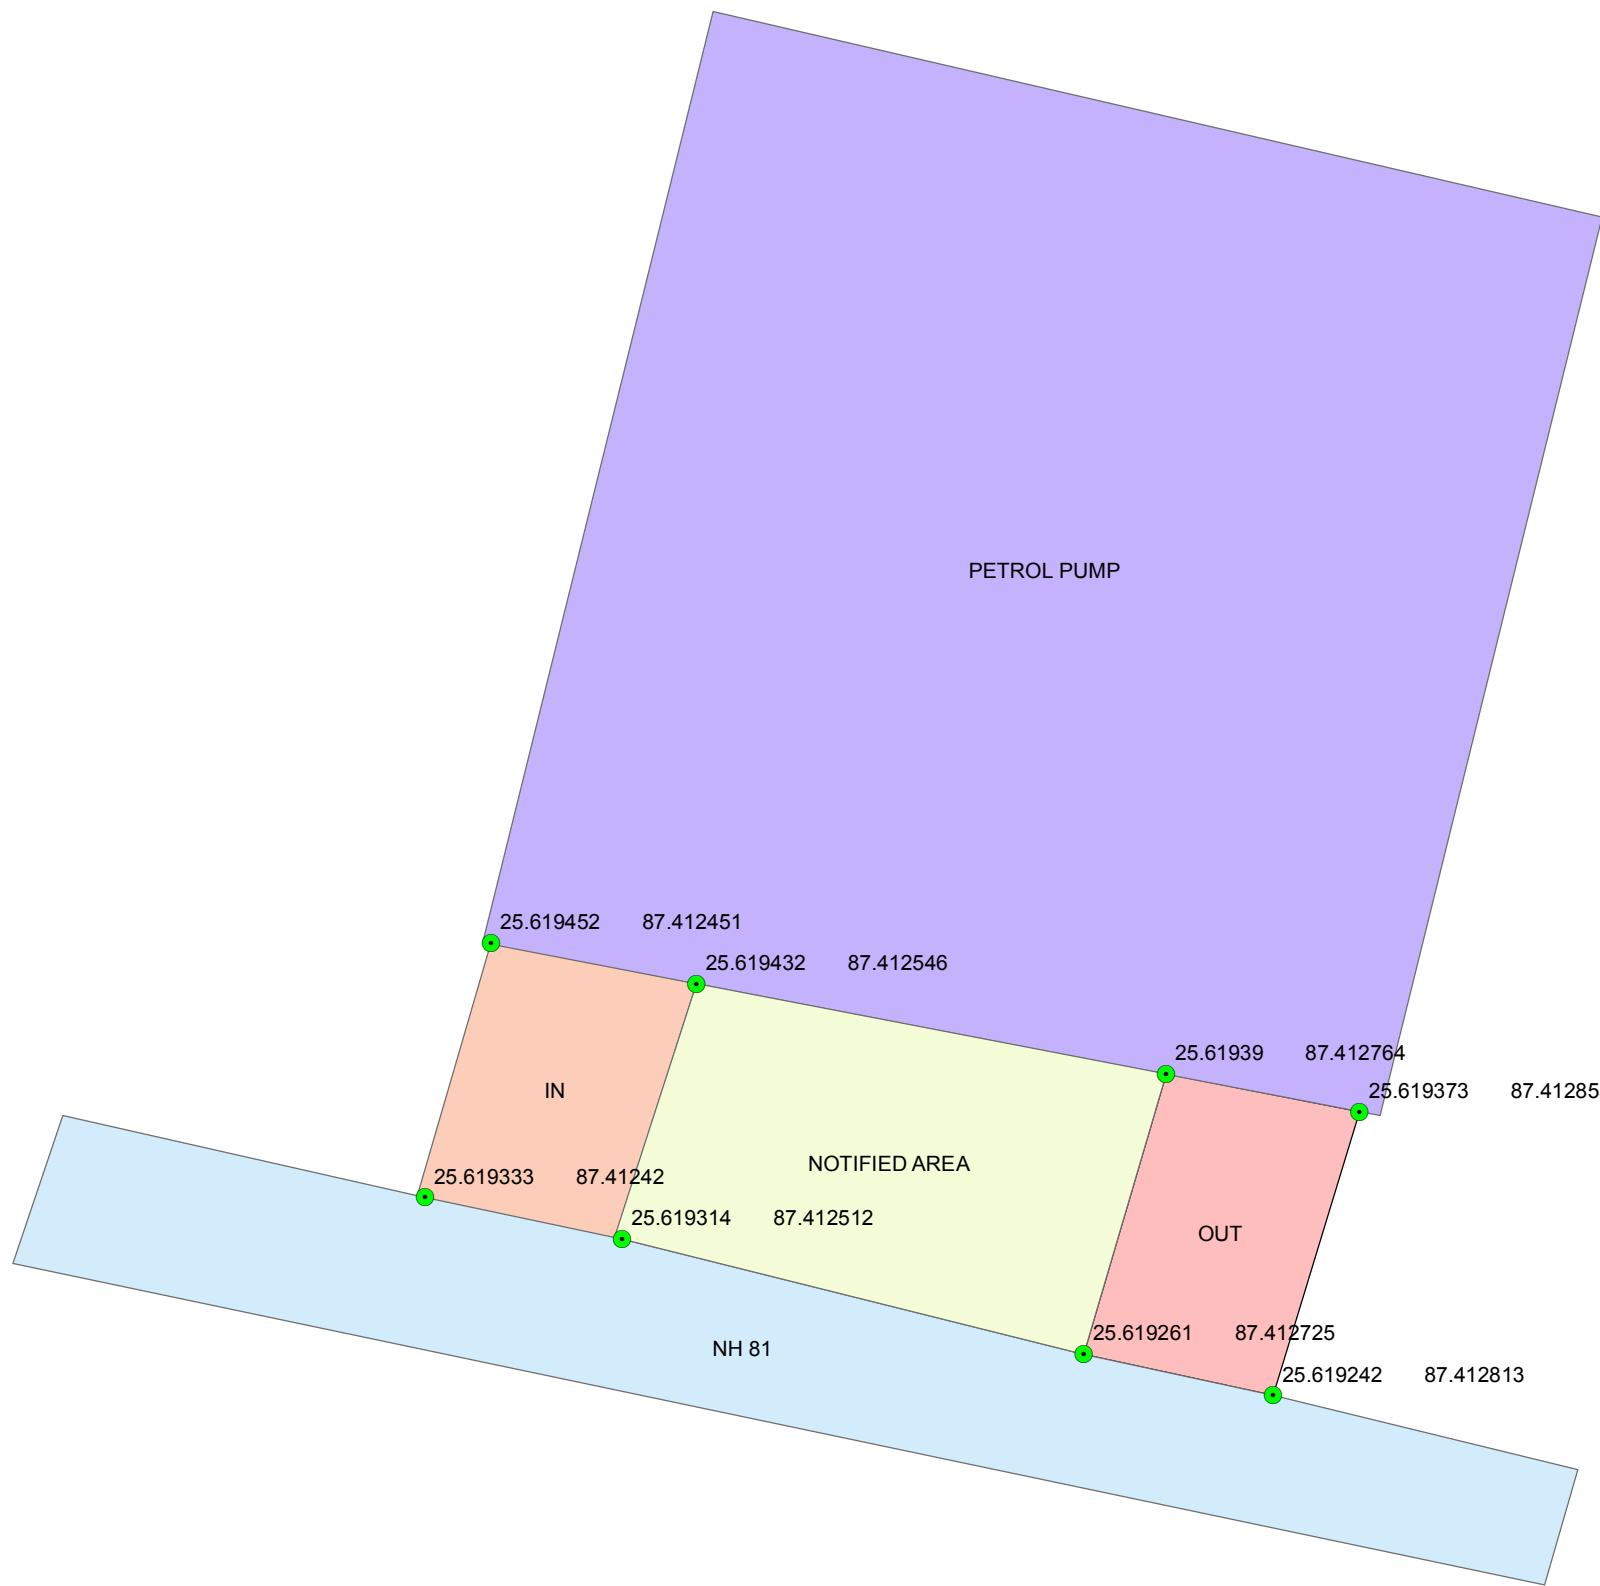

DIGITAL MAP FOR B.P.C.L OUTLET ONSIDE NH-81 BY VIKASH KUMAR MANOHAR IN KATIHAR DISTRICT

Legend

- GPS
- IN
- OUT
- NH 81
- PETROL PUMP
- NOTIFIED AREA