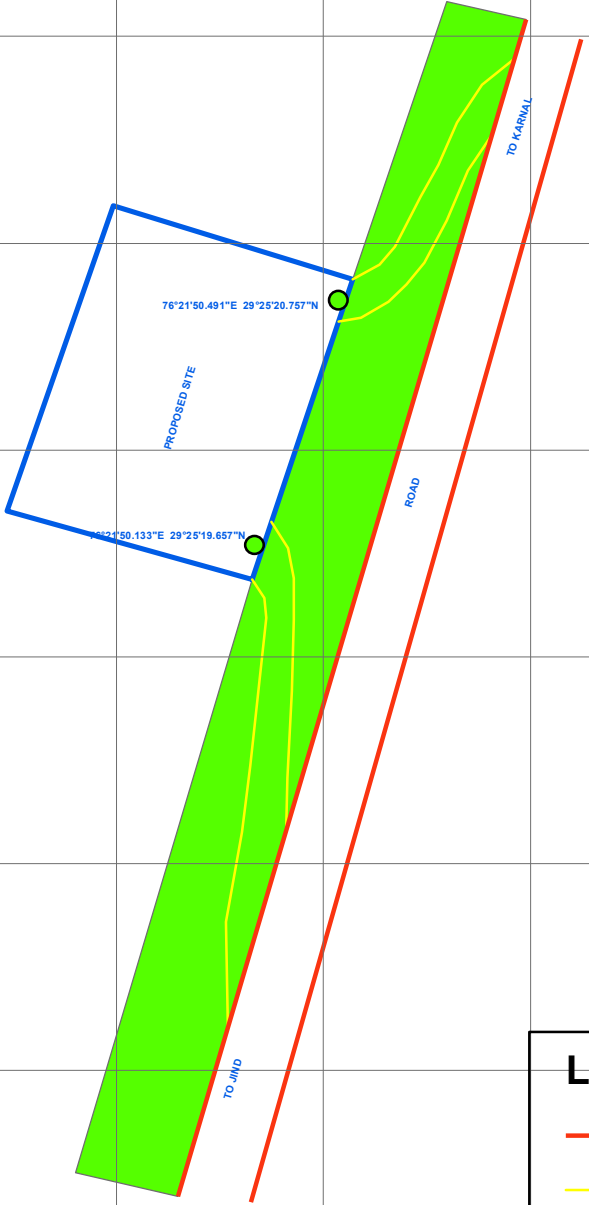

DGPS FULL TITLE OF THR PROJECT:- DIVERSION OF 0.0806HA. OF FOREST LAND FOR APPROACH ROAD TO BPCL PROPOSED ETAIL OUTLET AT VILLAGE NAGURAN, KHASRA NO.240//13/3,240/14/3, ON JIND - KARNAL ROAD, EXISTING SH-12(NEW NH-709A), CH 80.788(LHS),TEHSIL & DISTT. JIND.(HARYANA)

**Legend**

- ROAD
- DIVERTED FOREST LAND
- PROPOSED SITE
- FOREST LAND
- DGPS POINTS