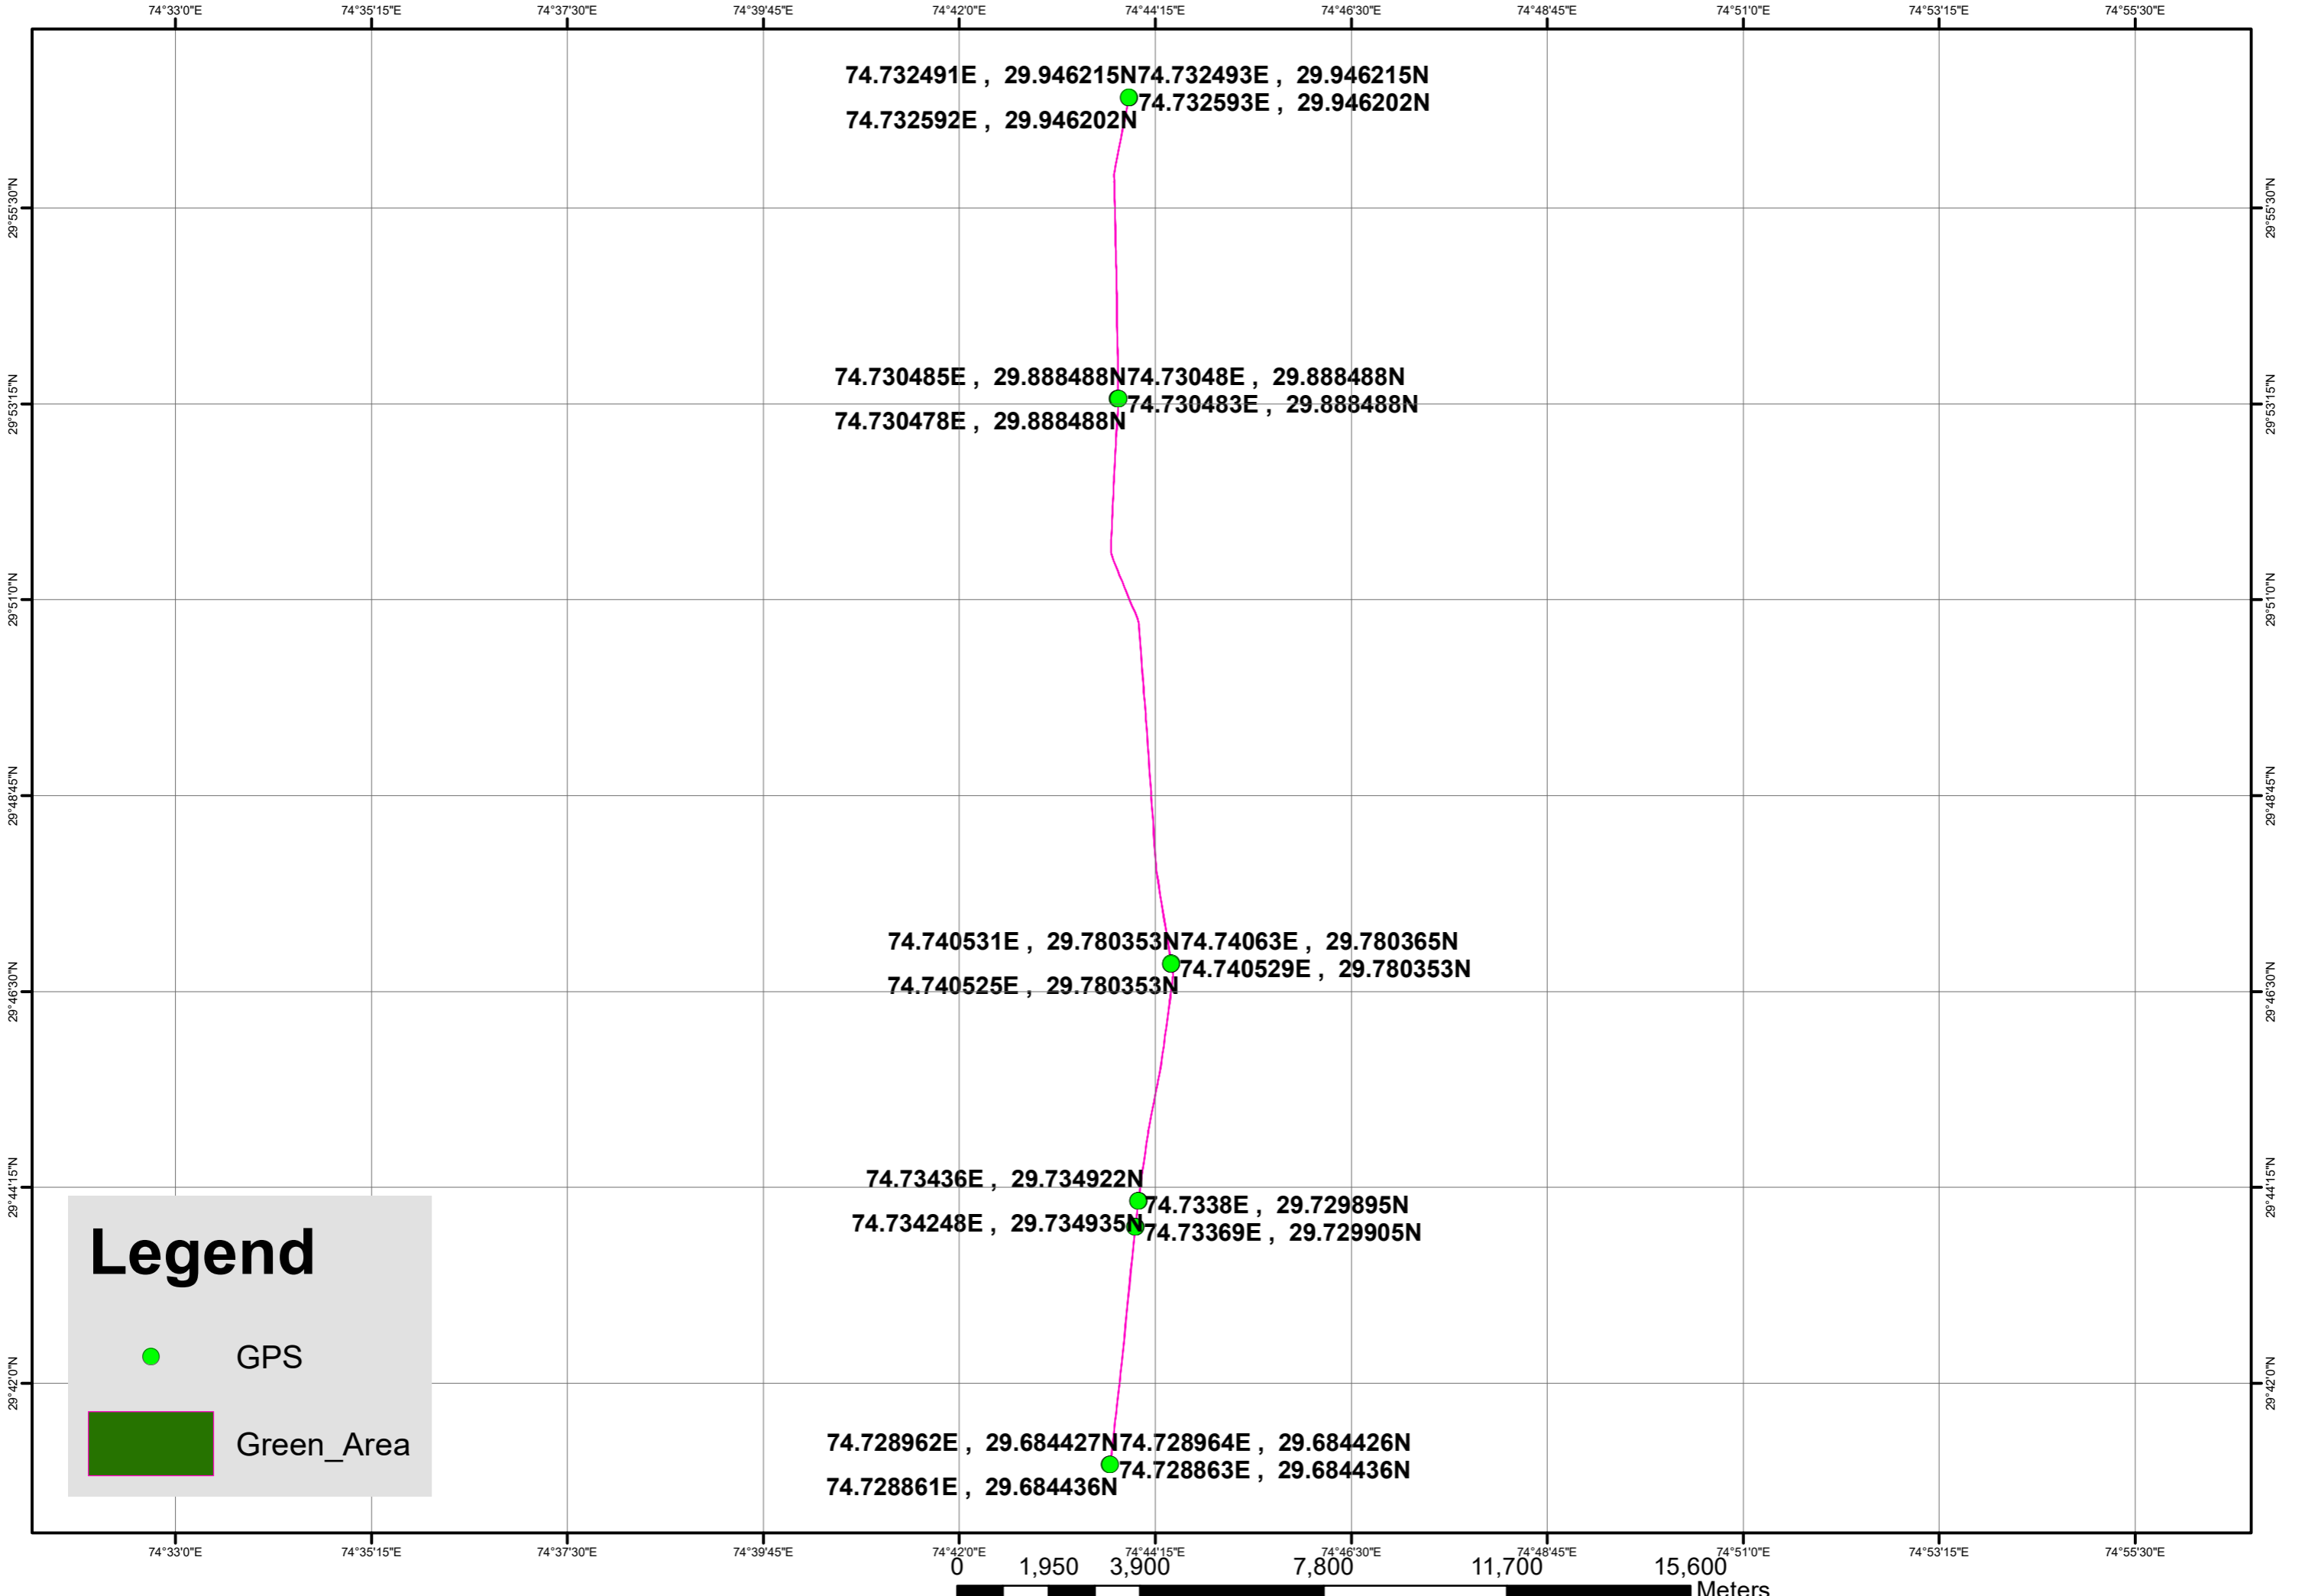

# Upgradation by Providing Wdg/ Stg of Sirsa Ottu Rania -Dabwaliroad in (SORD) Km 46.00 to 75.23 (SH-32) road ID 5747 in Sirsa

## Legend

- GPS
- Green\_Area