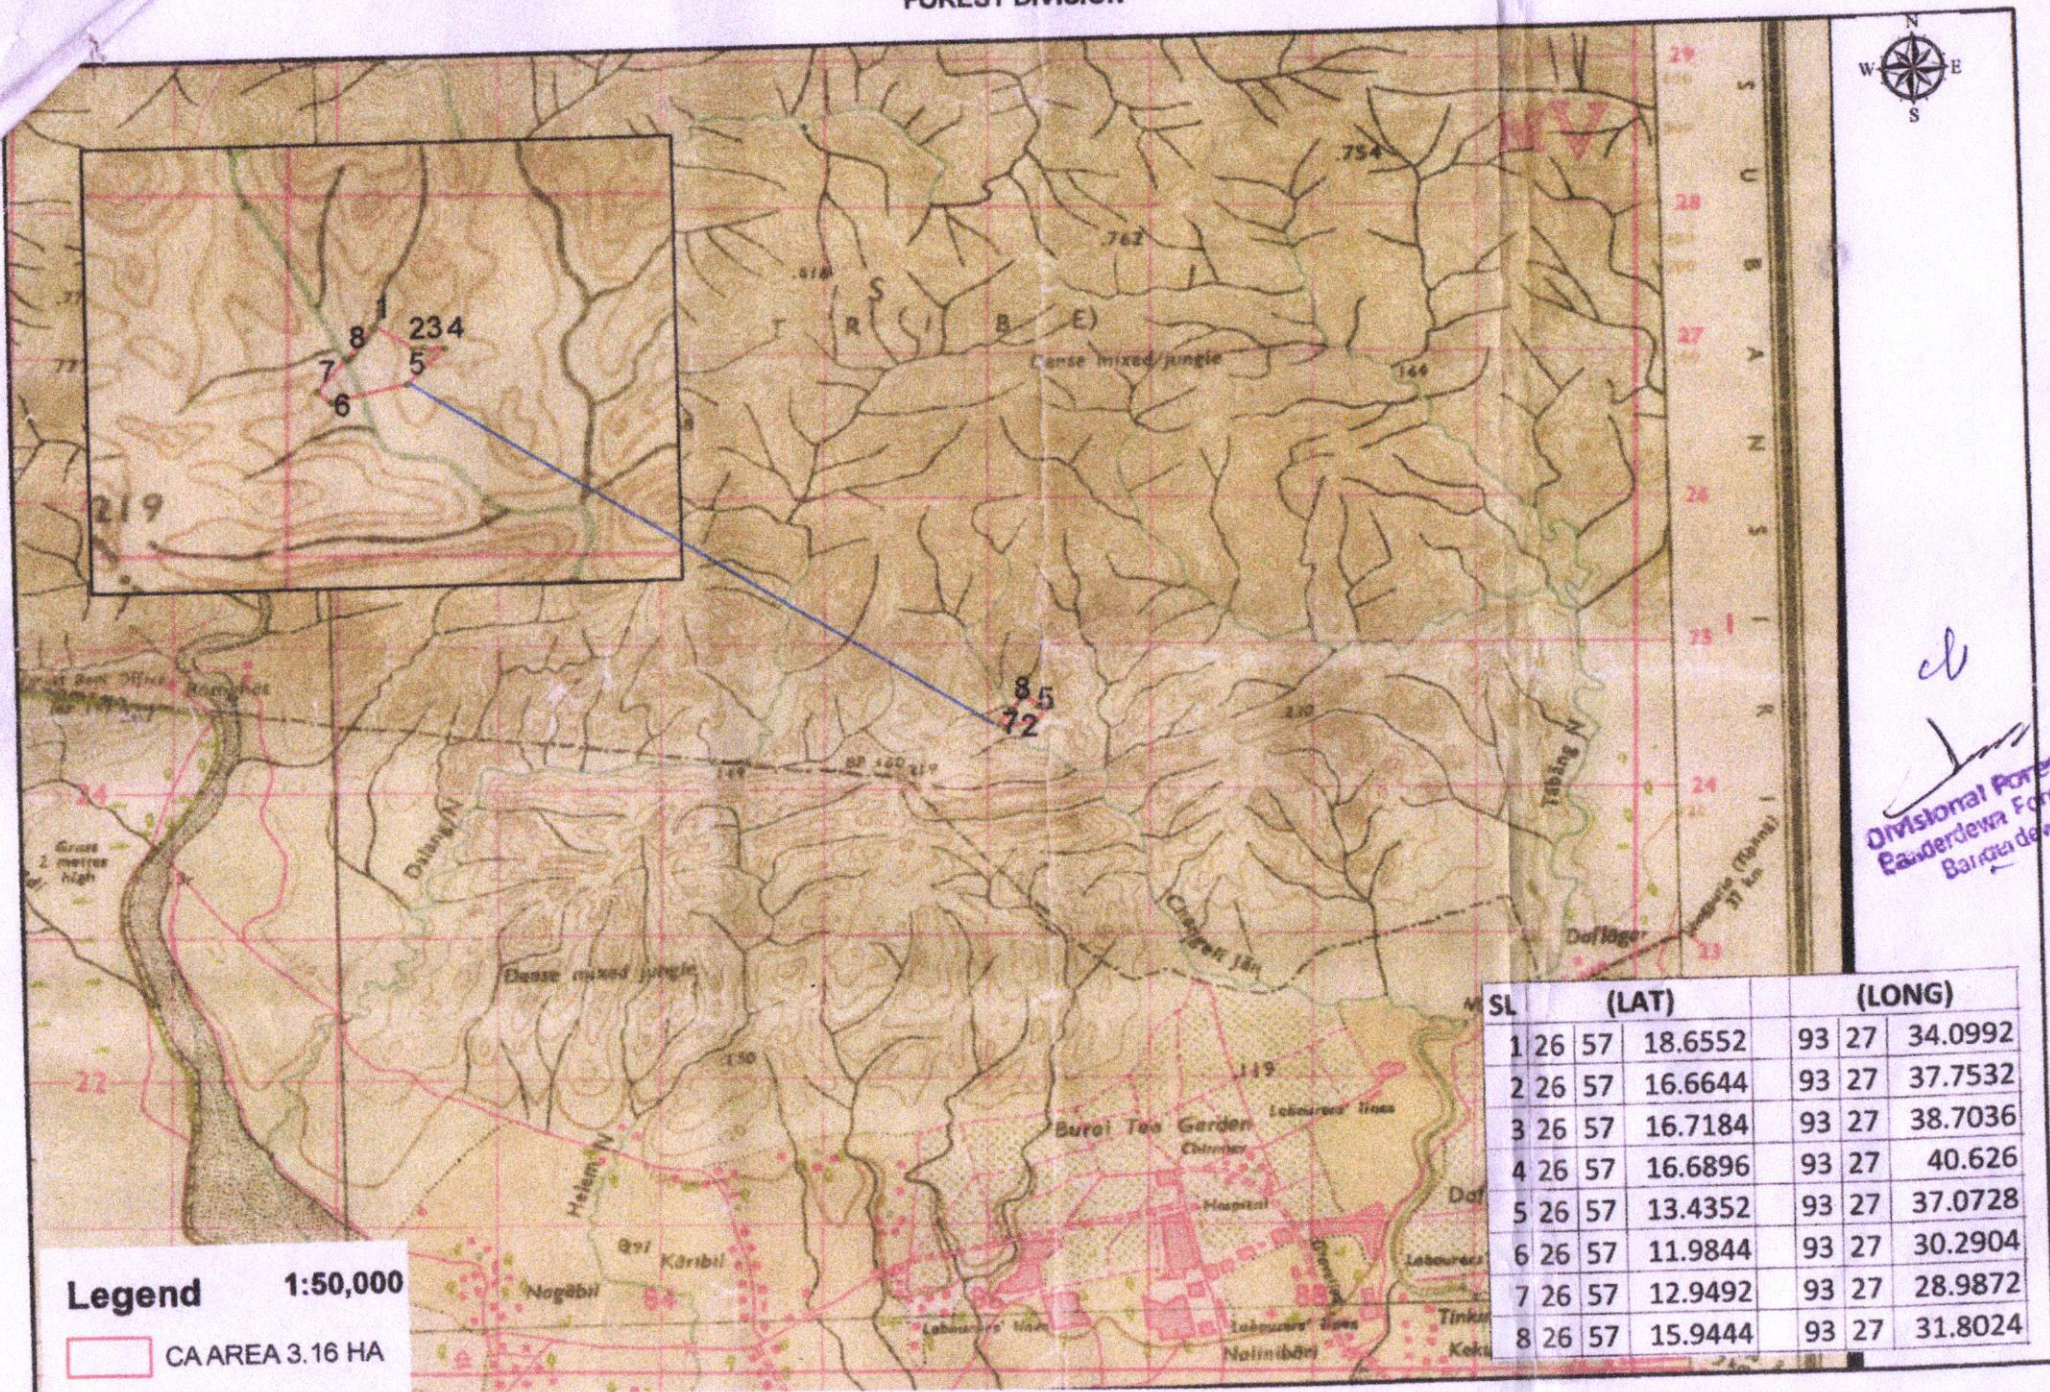

PROPOSED MAP OF CA AREA 3.16 HA SANGALIGAN AREA OF DAFFLAGHARH FOREST RANGE UNDER BANDERDEWA FOREST DIVISION

cl
[Signature]
 Divisional Forest Officer
 Banderdewa Forest Division
 Banderdewa (A)

Legend 1:50,000
 CA AREA 3.16 HA

SL	(LAT)	(LONG)
1	26 57 18.6552	93 27 34.0992
2	26 57 16.6644	93 27 37.7532
3	26 57 16.7184	93 27 38.7036
4	26 57 16.6896	93 27 40.626
5	26 57 13.4352	93 27 37.0728
6	26 57 11.9844	93 27 30.2904
7	26 57 12.9492	93 27 28.9872
8	26 57 15.9444	93 27 31.8024