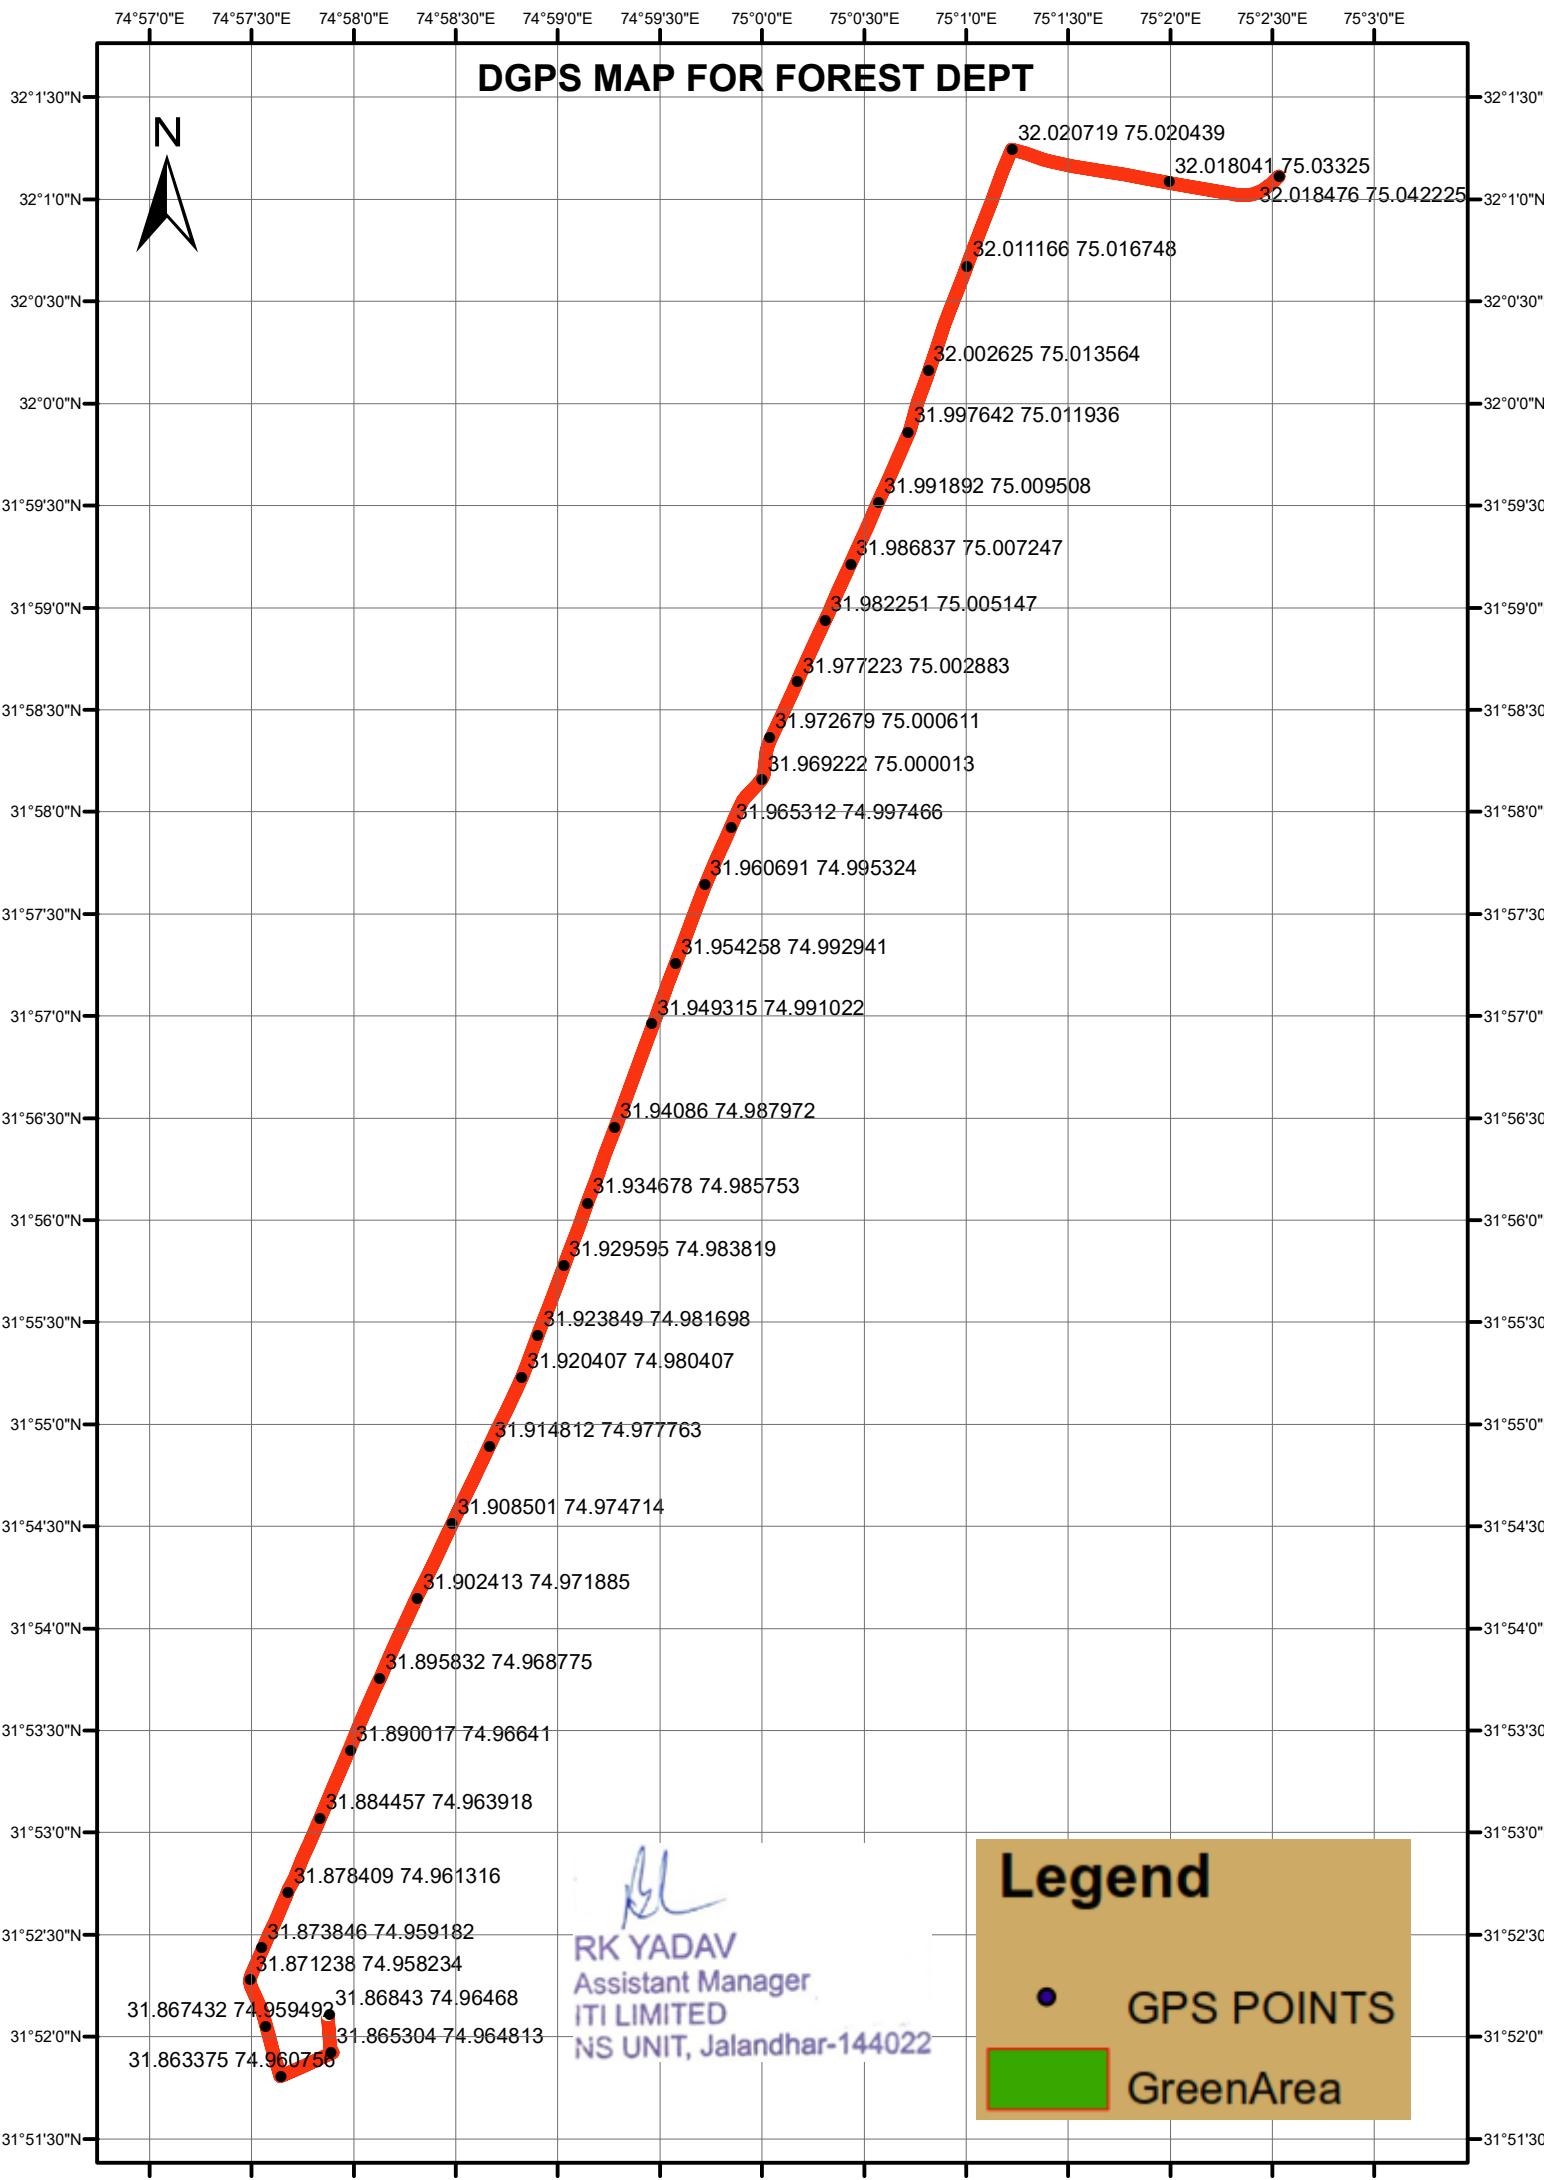

DGPS MAP FOR FOREST DEPT

RK YADAV
 Assistant Manager
 ITI LIMITED
 NS UNIT, Jalandhar-144022

Legend

- GPS POINTS
- GreenArea

- 31.863375 74.960758
- 31.867432 74.959492
- 31.871238 74.958234
- 31.873846 74.959182
- 31.878409 74.961316
- 31.884457 74.963918
- 31.890017 74.96641
- 31.895832 74.968775
- 31.902413 74.971885
- 31.908501 74.974714
- 31.914812 74.977763
- 31.920407 74.980407
- 31.923849 74.981698
- 31.929595 74.983819
- 31.934678 74.985753
- 31.94086 74.987972
- 31.949315 74.991022
- 31.954258 74.992941
- 31.960691 74.995324
- 31.965312 74.997466
- 31.969222 75.000013
- 31.972679 75.000611
- 31.977223 75.002883
- 31.982251 75.005147
- 31.986837 75.007247
- 31.991892 75.009508
- 31.997642 75.011936
- 32.002625 75.013564
- 32.011166 75.016748
- 32.020719 75.020439
- 32.018476 75.042225
- 32.018041 75.03325