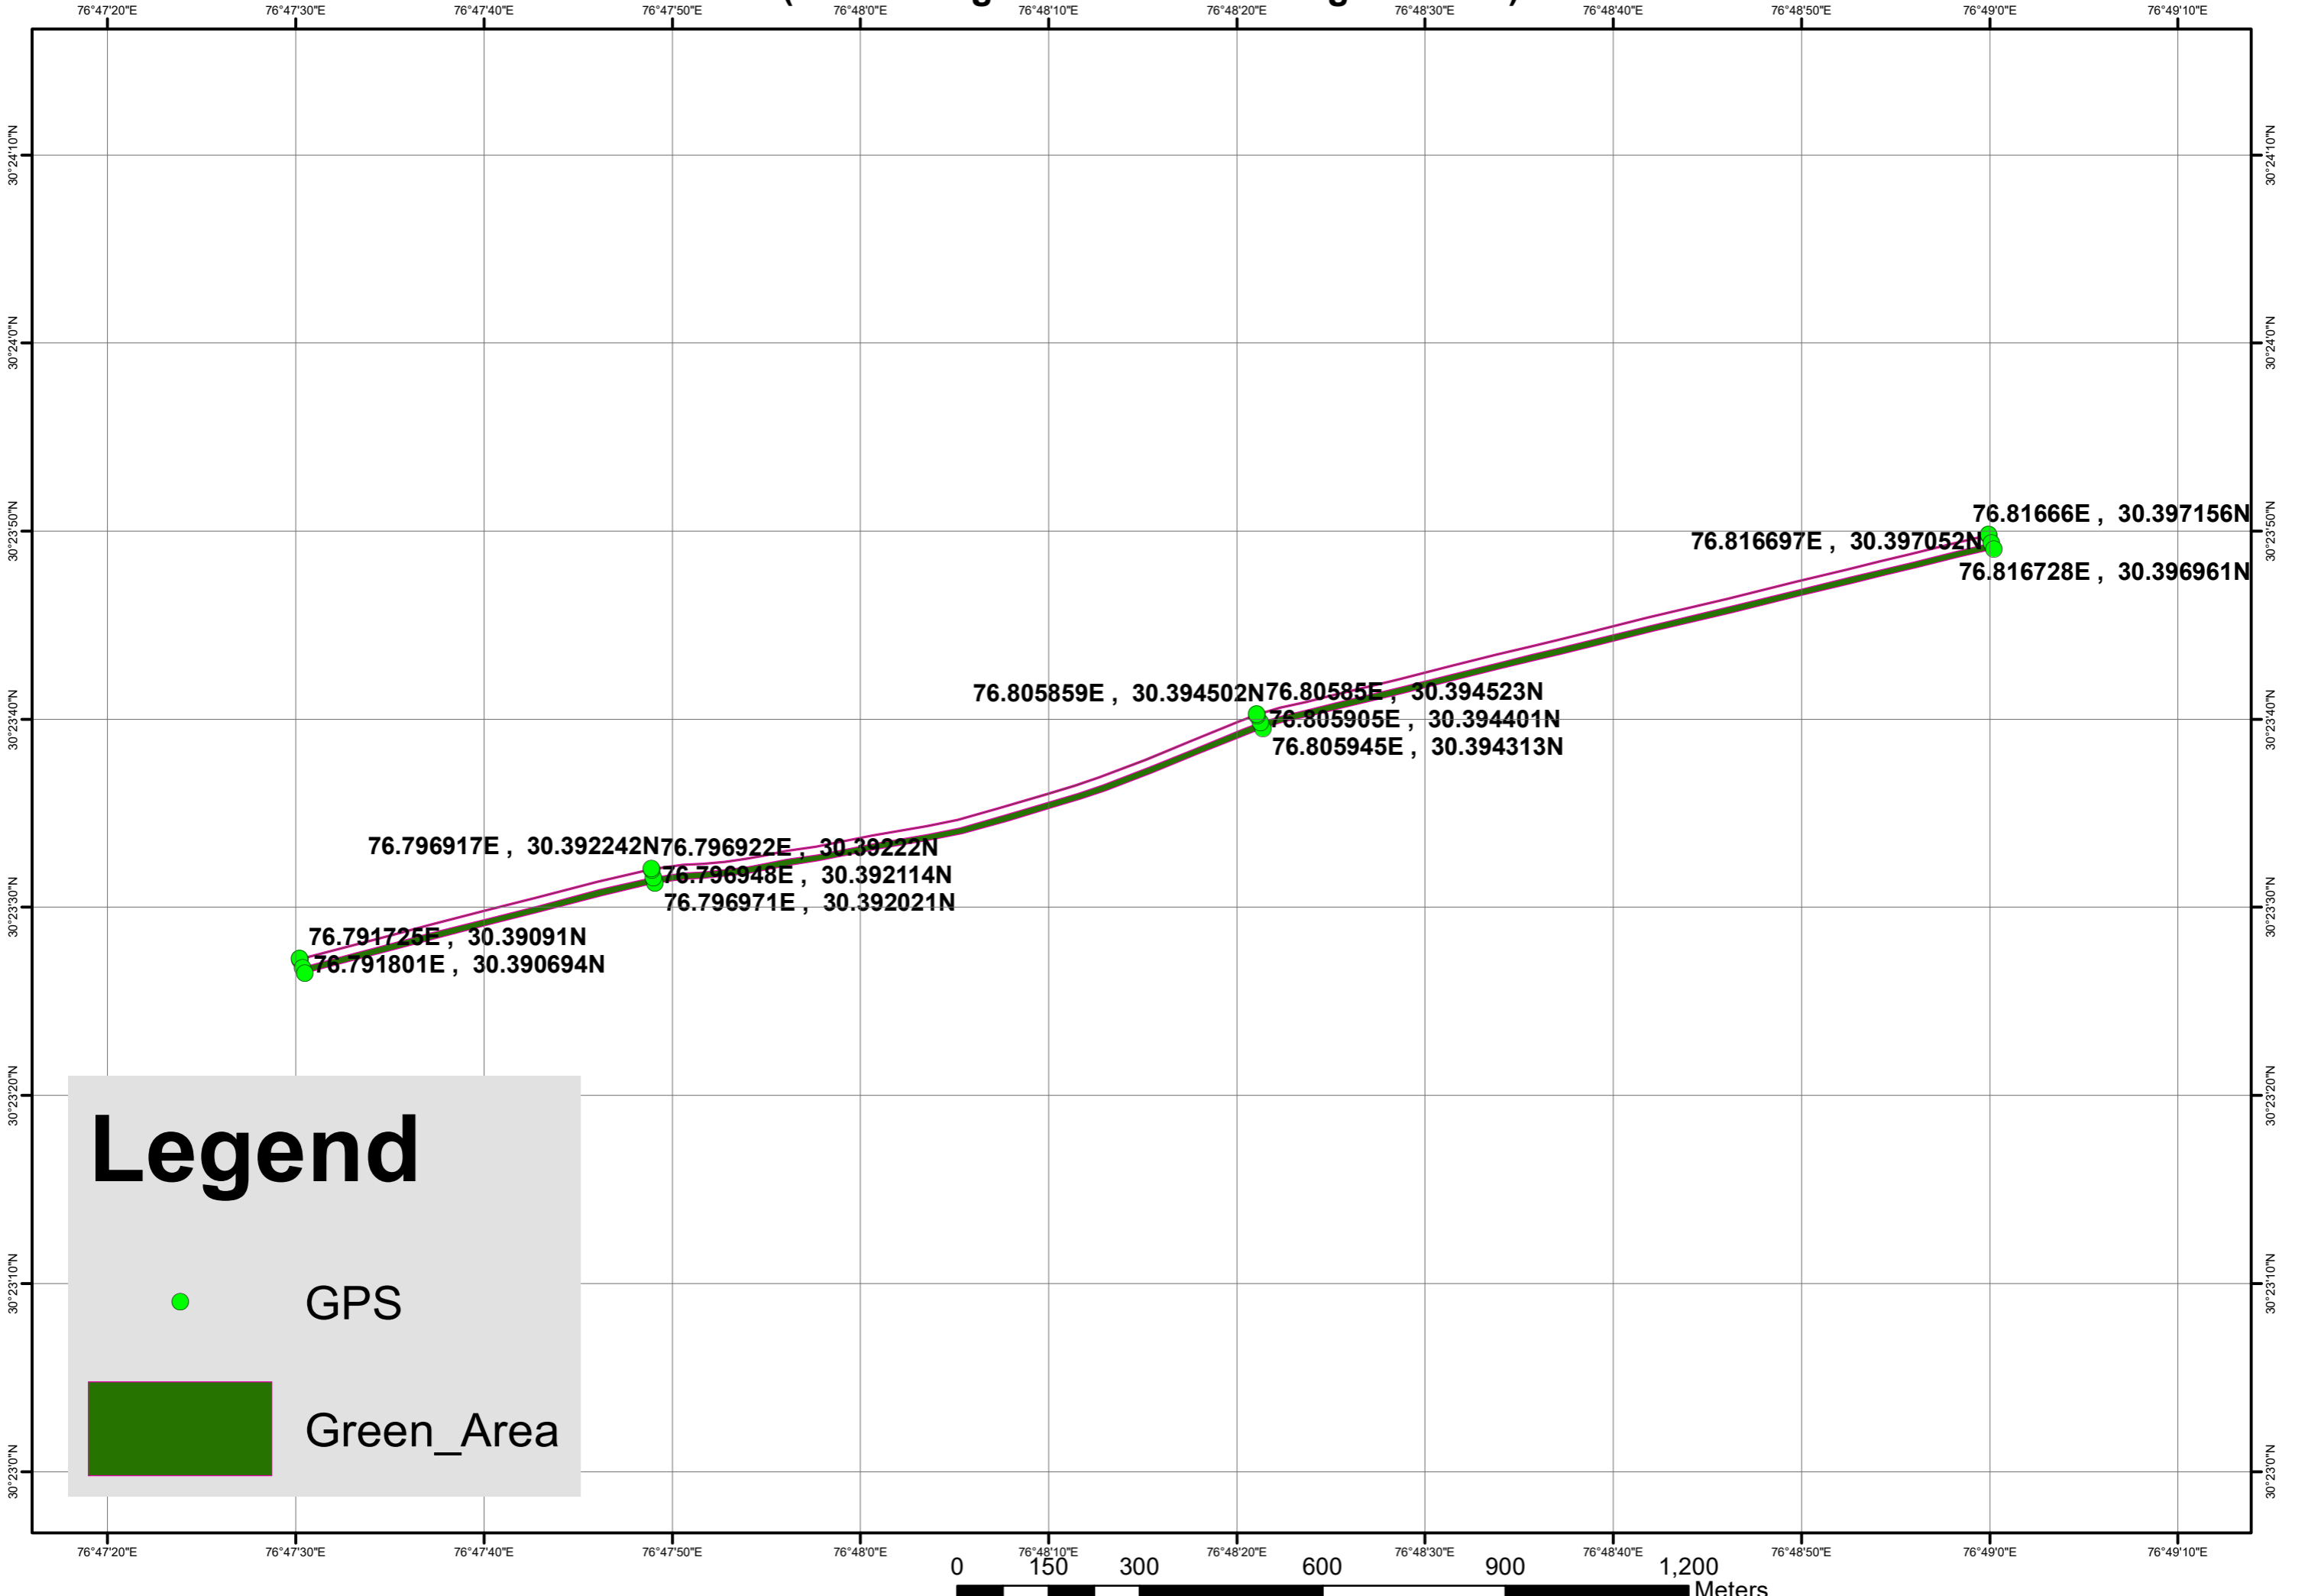

Four Lanning of NH72 Ambala -Naraingarh road from Km. 1.0 to Km. 3.5 in Ambala (Baldev Nagar Chowk to Naraingarh Road)

Legend

- GPS
- Green_Area