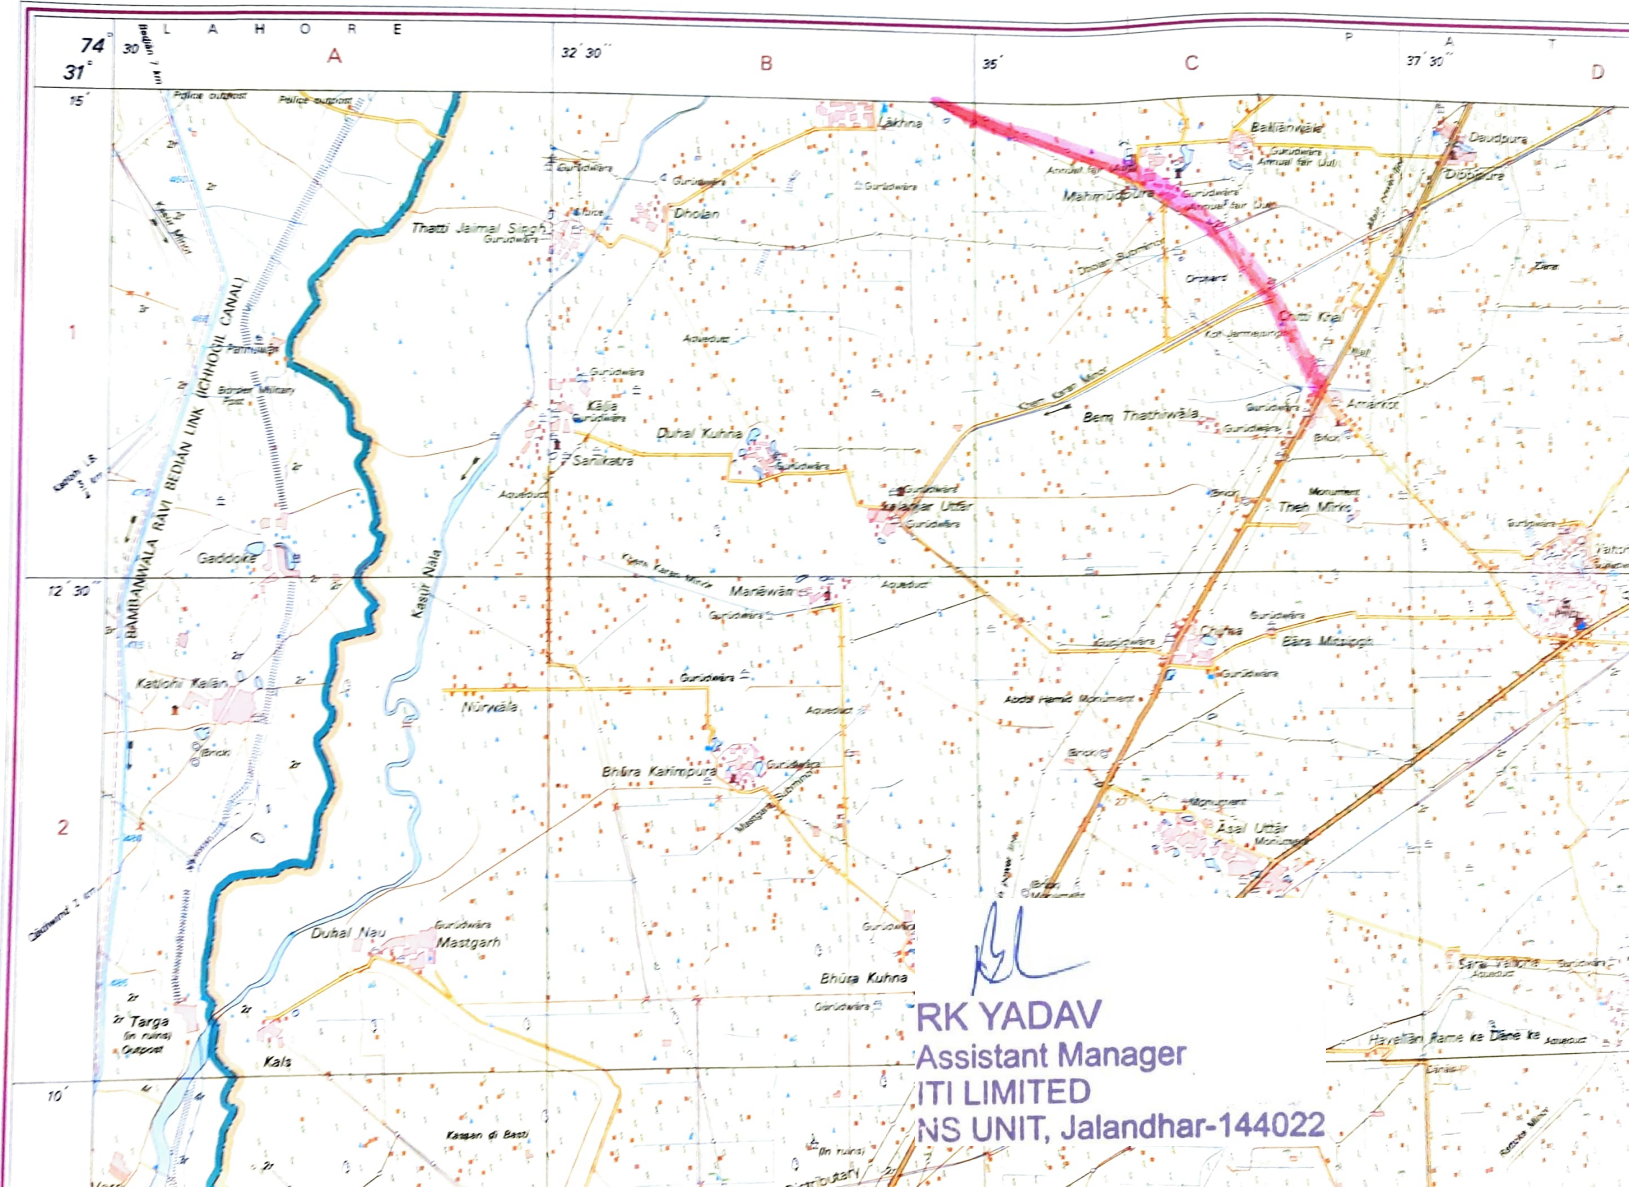

निर्यात के लिए नहीं NOT FOR EXPORT

OPEN SERIES MAP

No. H43C12

Scale 1:50,000

1 Ferozpur, PUNJAB, INDIA.
2 Kapurthala, PUNJAB, INDIA.

भारतीय सर्वेक्षण विभाग SURVEY OF INDIA

1st Edition 2017.

109/8

CONVENTIONAL SYMBOLS

RK
RK YADAV
 Assistant Manager
 ITI LIMITED
 NS UNIT, Jalandhar-144022