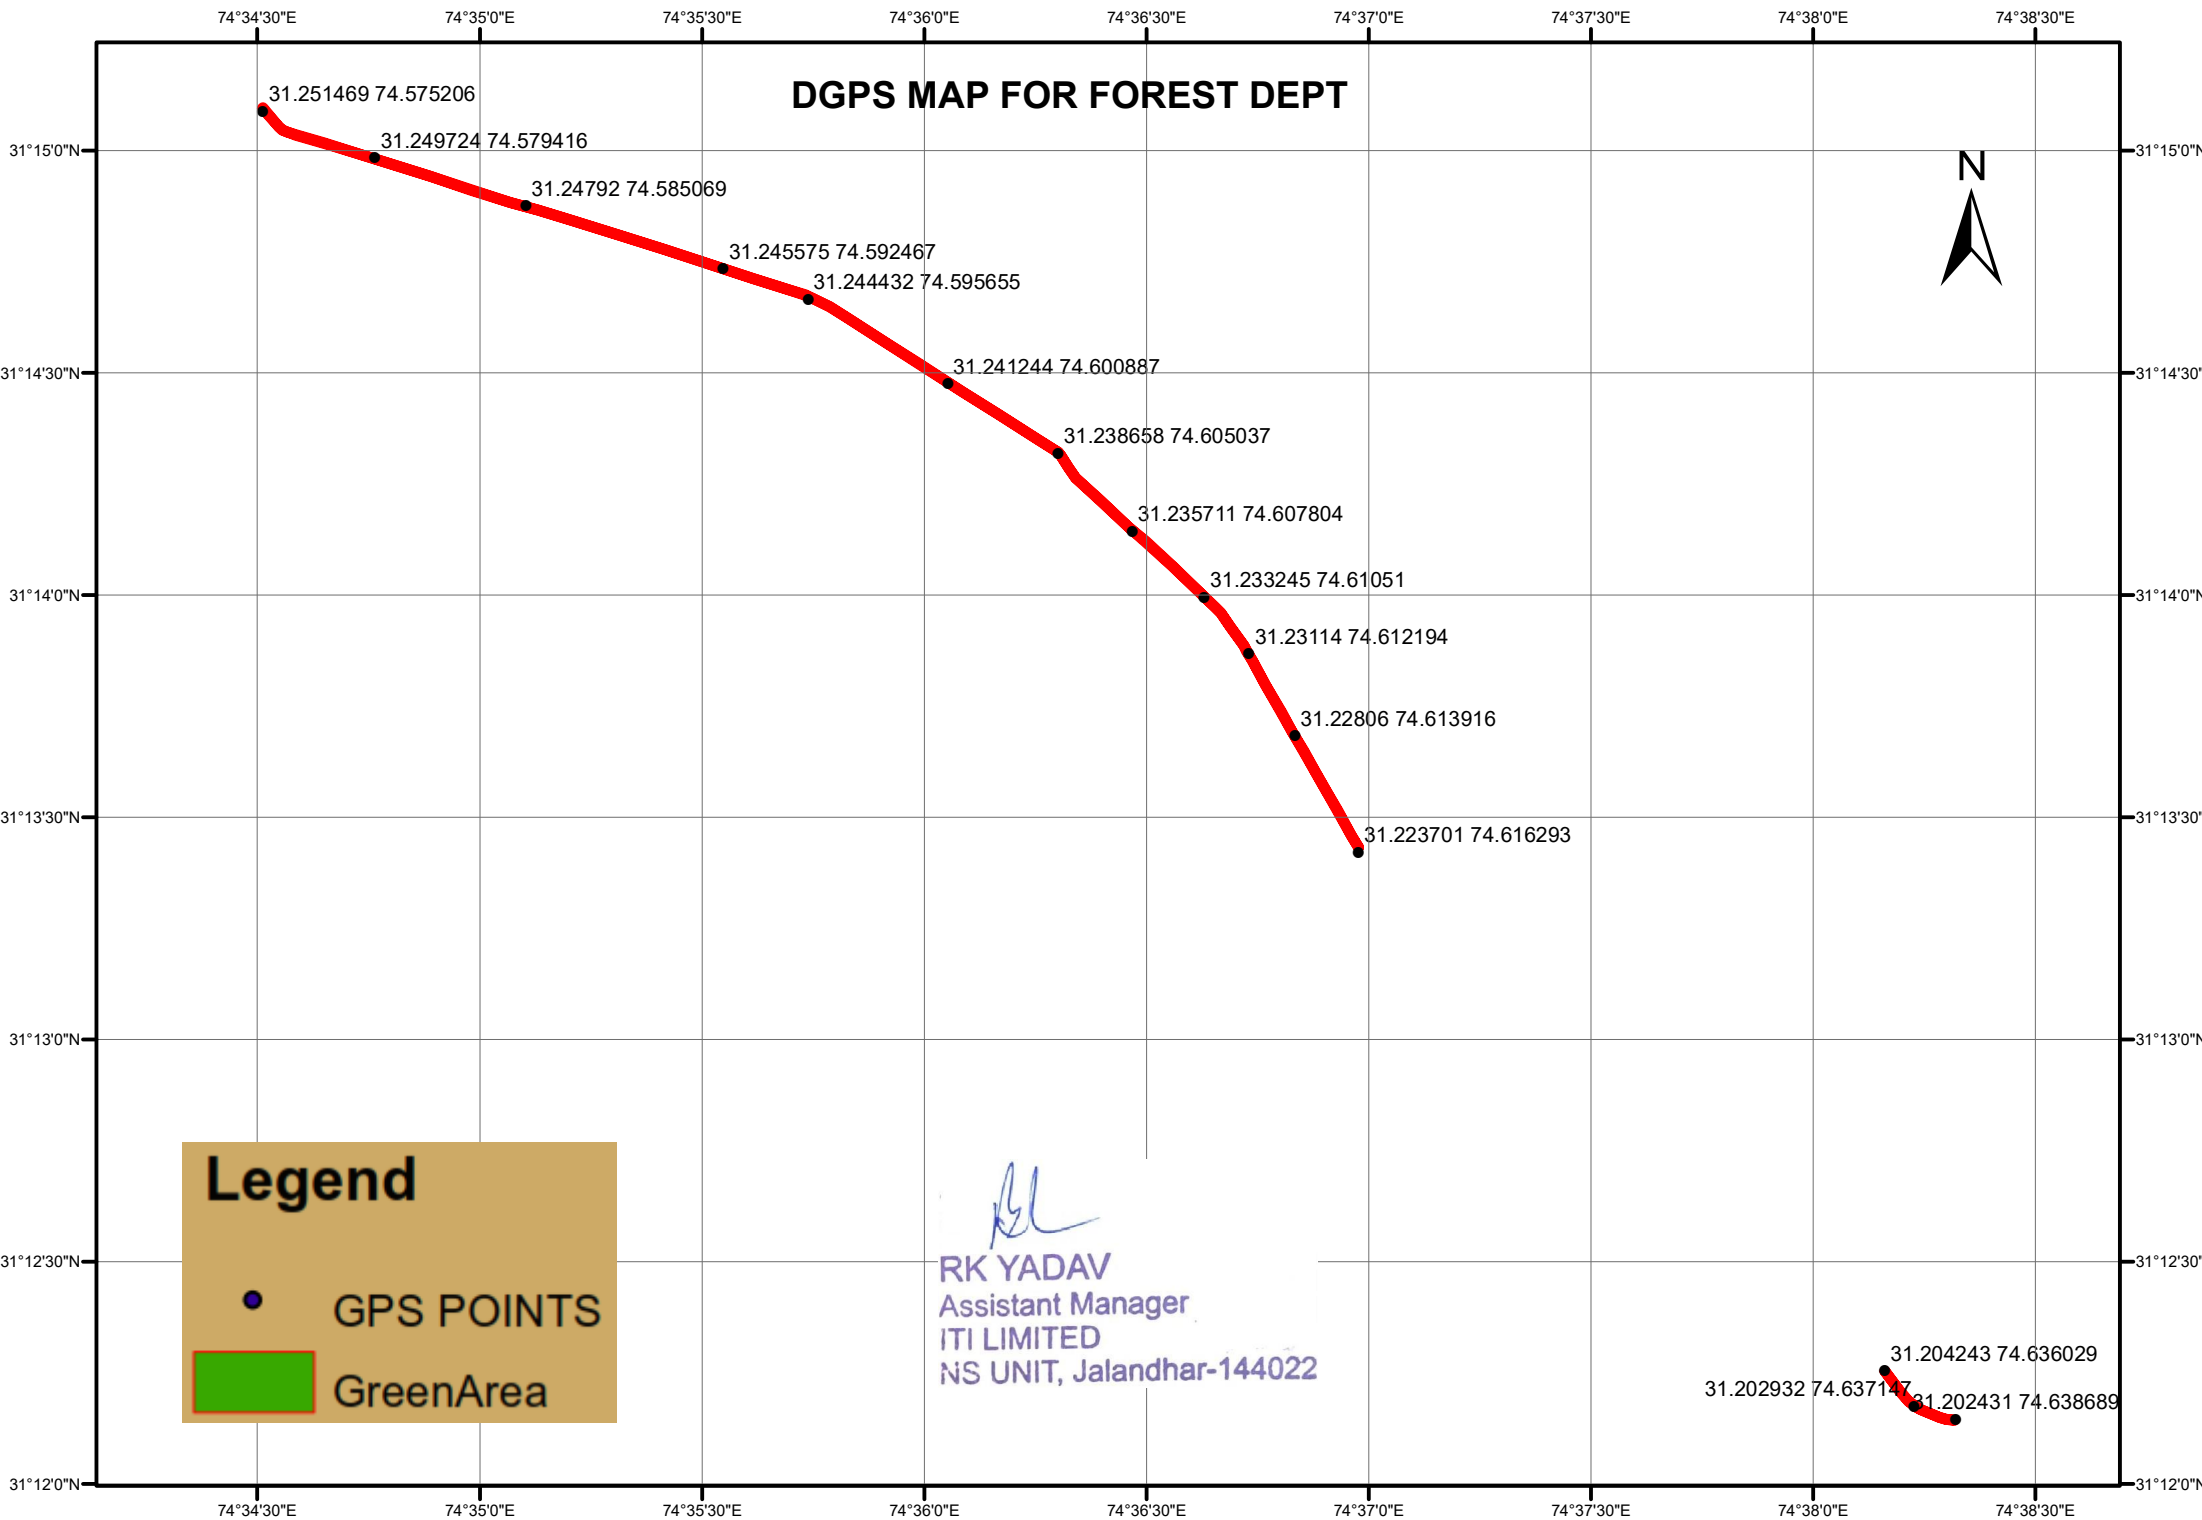

DGPS MAP FOR FOREST DEPT

Legend

- GPS POINTS
- GreenArea

RK
RK YADAV
Assistant Manager
ITI LIMITED
NS UNIT, Jalandhar-144022

31.202932 74.637147
31.204243 74.636029
31.202431 74.638689

31.251469 74.575206

31.249724 74.579416

31.24792 74.585069

31.245575 74.592467

31.244432 74.595655

31.241244 74.600887

31.238658 74.605037

31.235711 74.607804

31.233245 74.61051

31.23114 74.612194

31.22806 74.613916

31.223701 74.616293