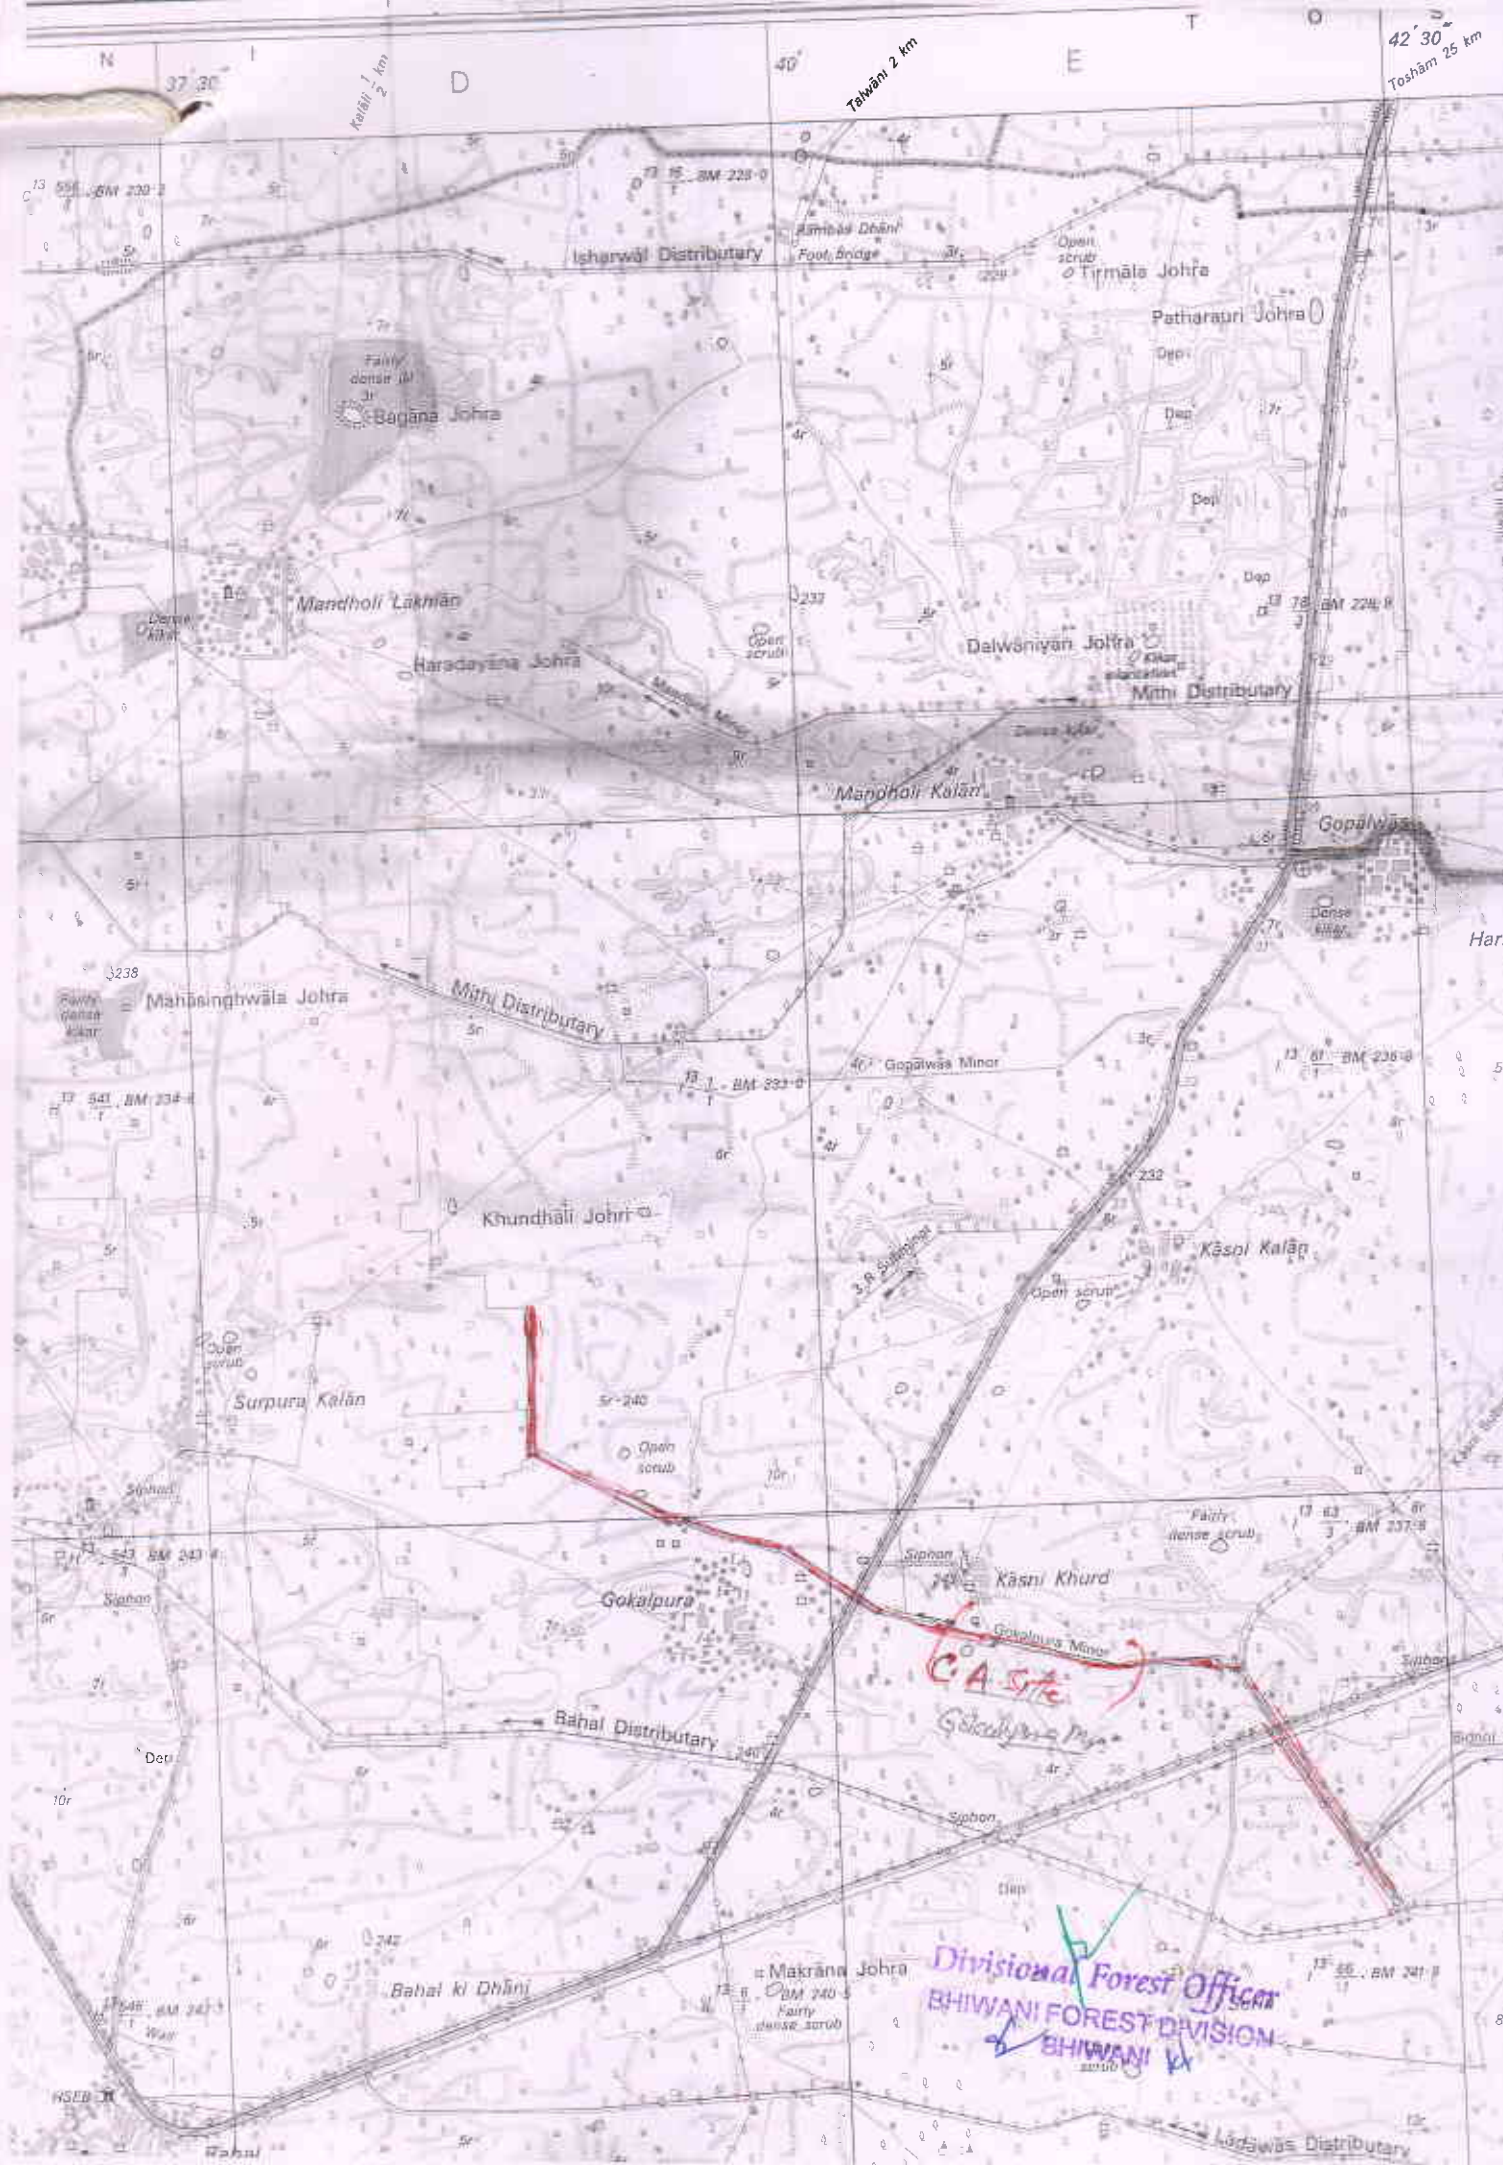

N 37° 30'

Katli 1 km
2

Takwani 2 km

42° 30'
Tosham 25 km

Divisional Forest Officer
BHIWANI FOREST DIVISION
BHIWANI

9 Khundhali Johra

C.A. 116

Divisional Forest Officer
BHIWANI FOREST DIVISION
BHIWANI