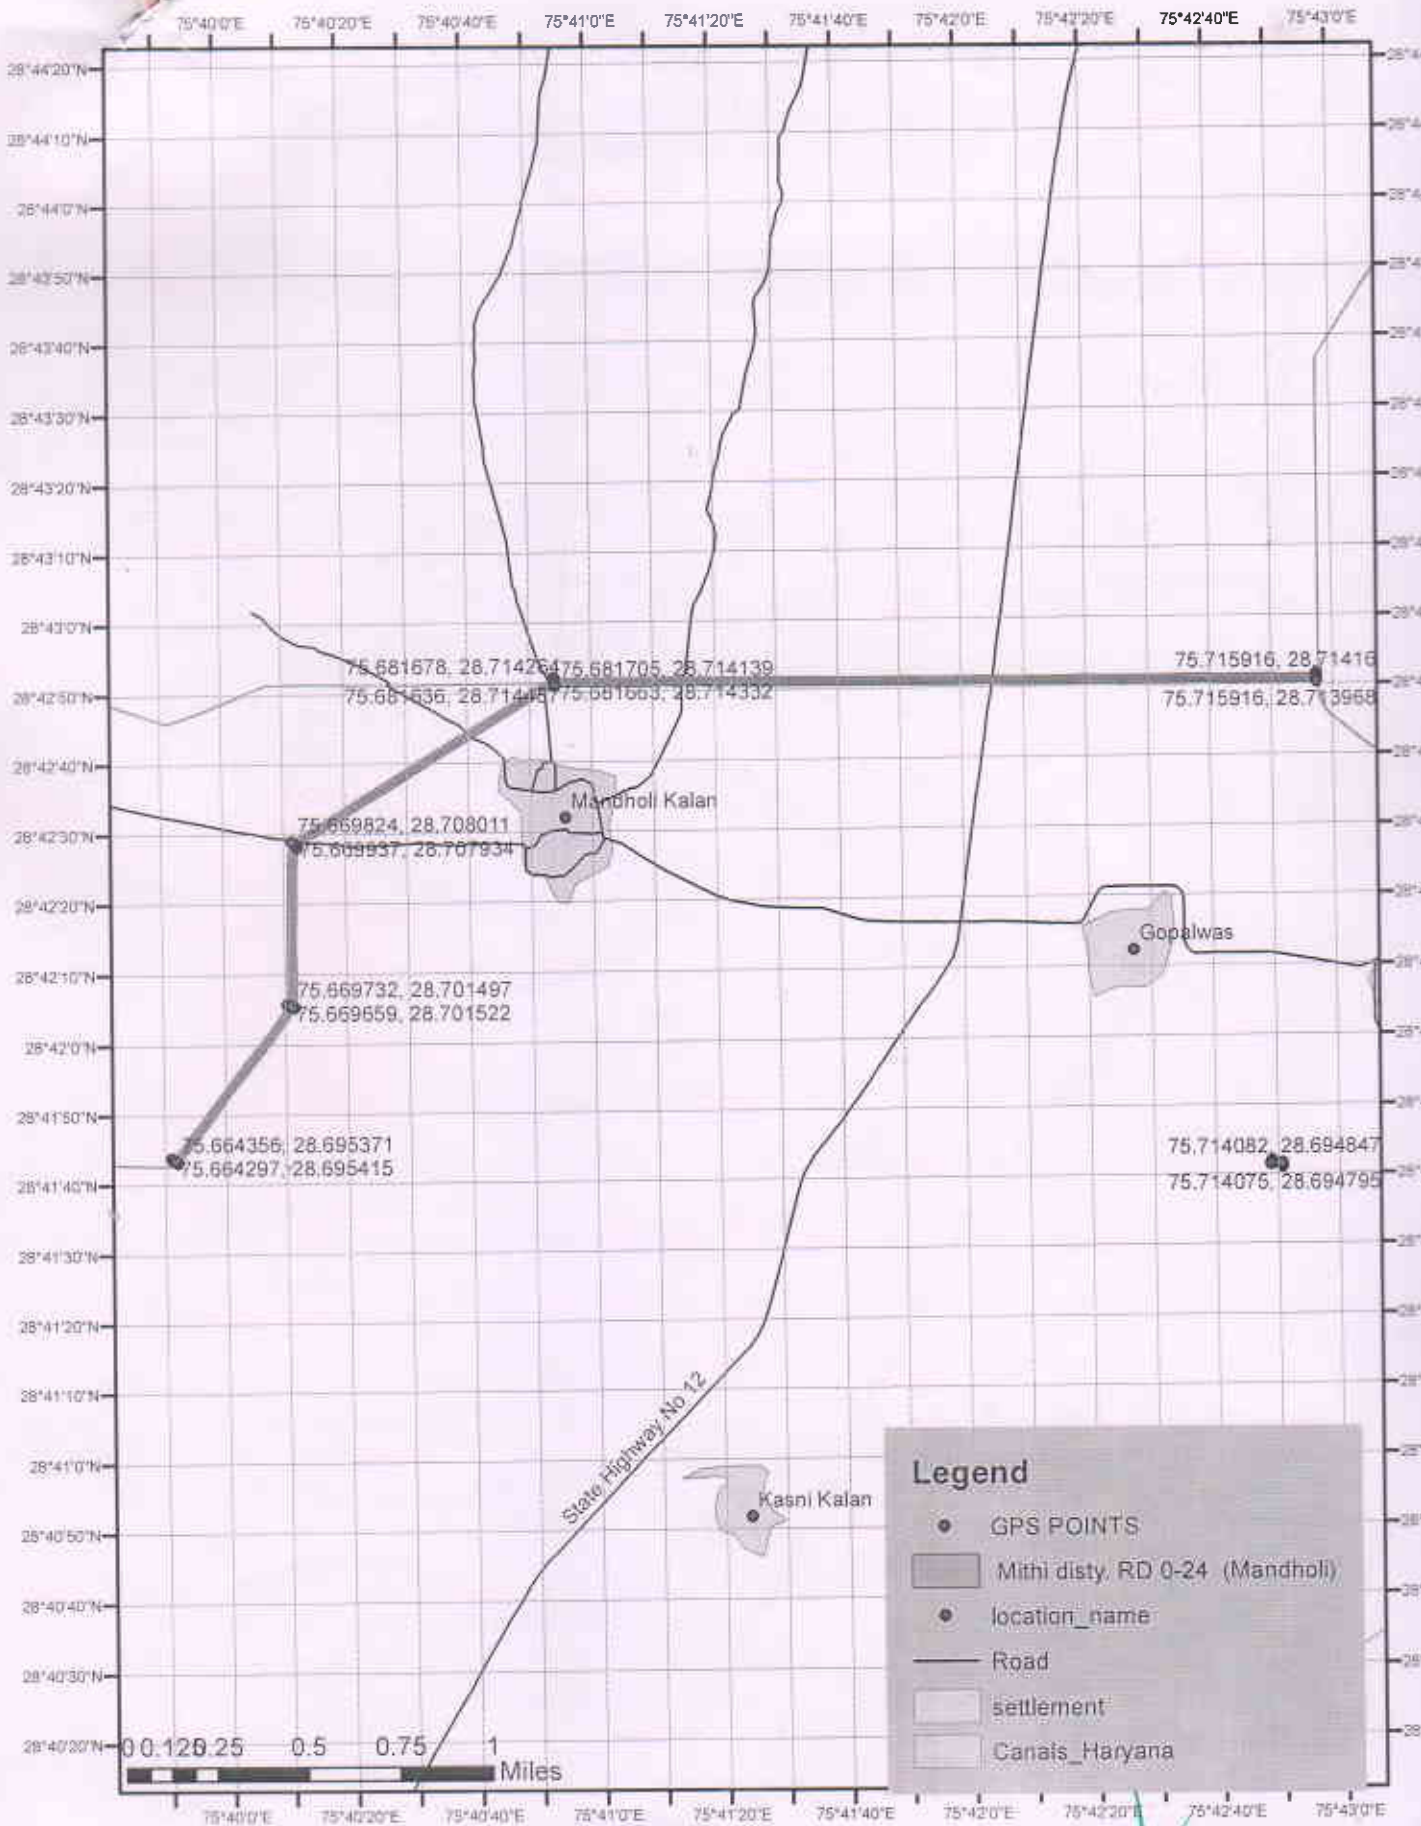

DGPS MAP FOR CA SITE ON Gokalpura Mr.RD 0-24 (Mandholi)

Divisional Forest Officer
 BHIWANI FOREST DIVISION
 BHIWANI

DGPS MAP FOR CA SITE ON Mithi disty. RD 0-24 (Mandholi)

Legend

- GPS POINTS
- ▭ Mithi disty. RD 0-24 (Mandholi)
- location_name
- Road
- ▭ settlement
- ▭ Canais_Haryana