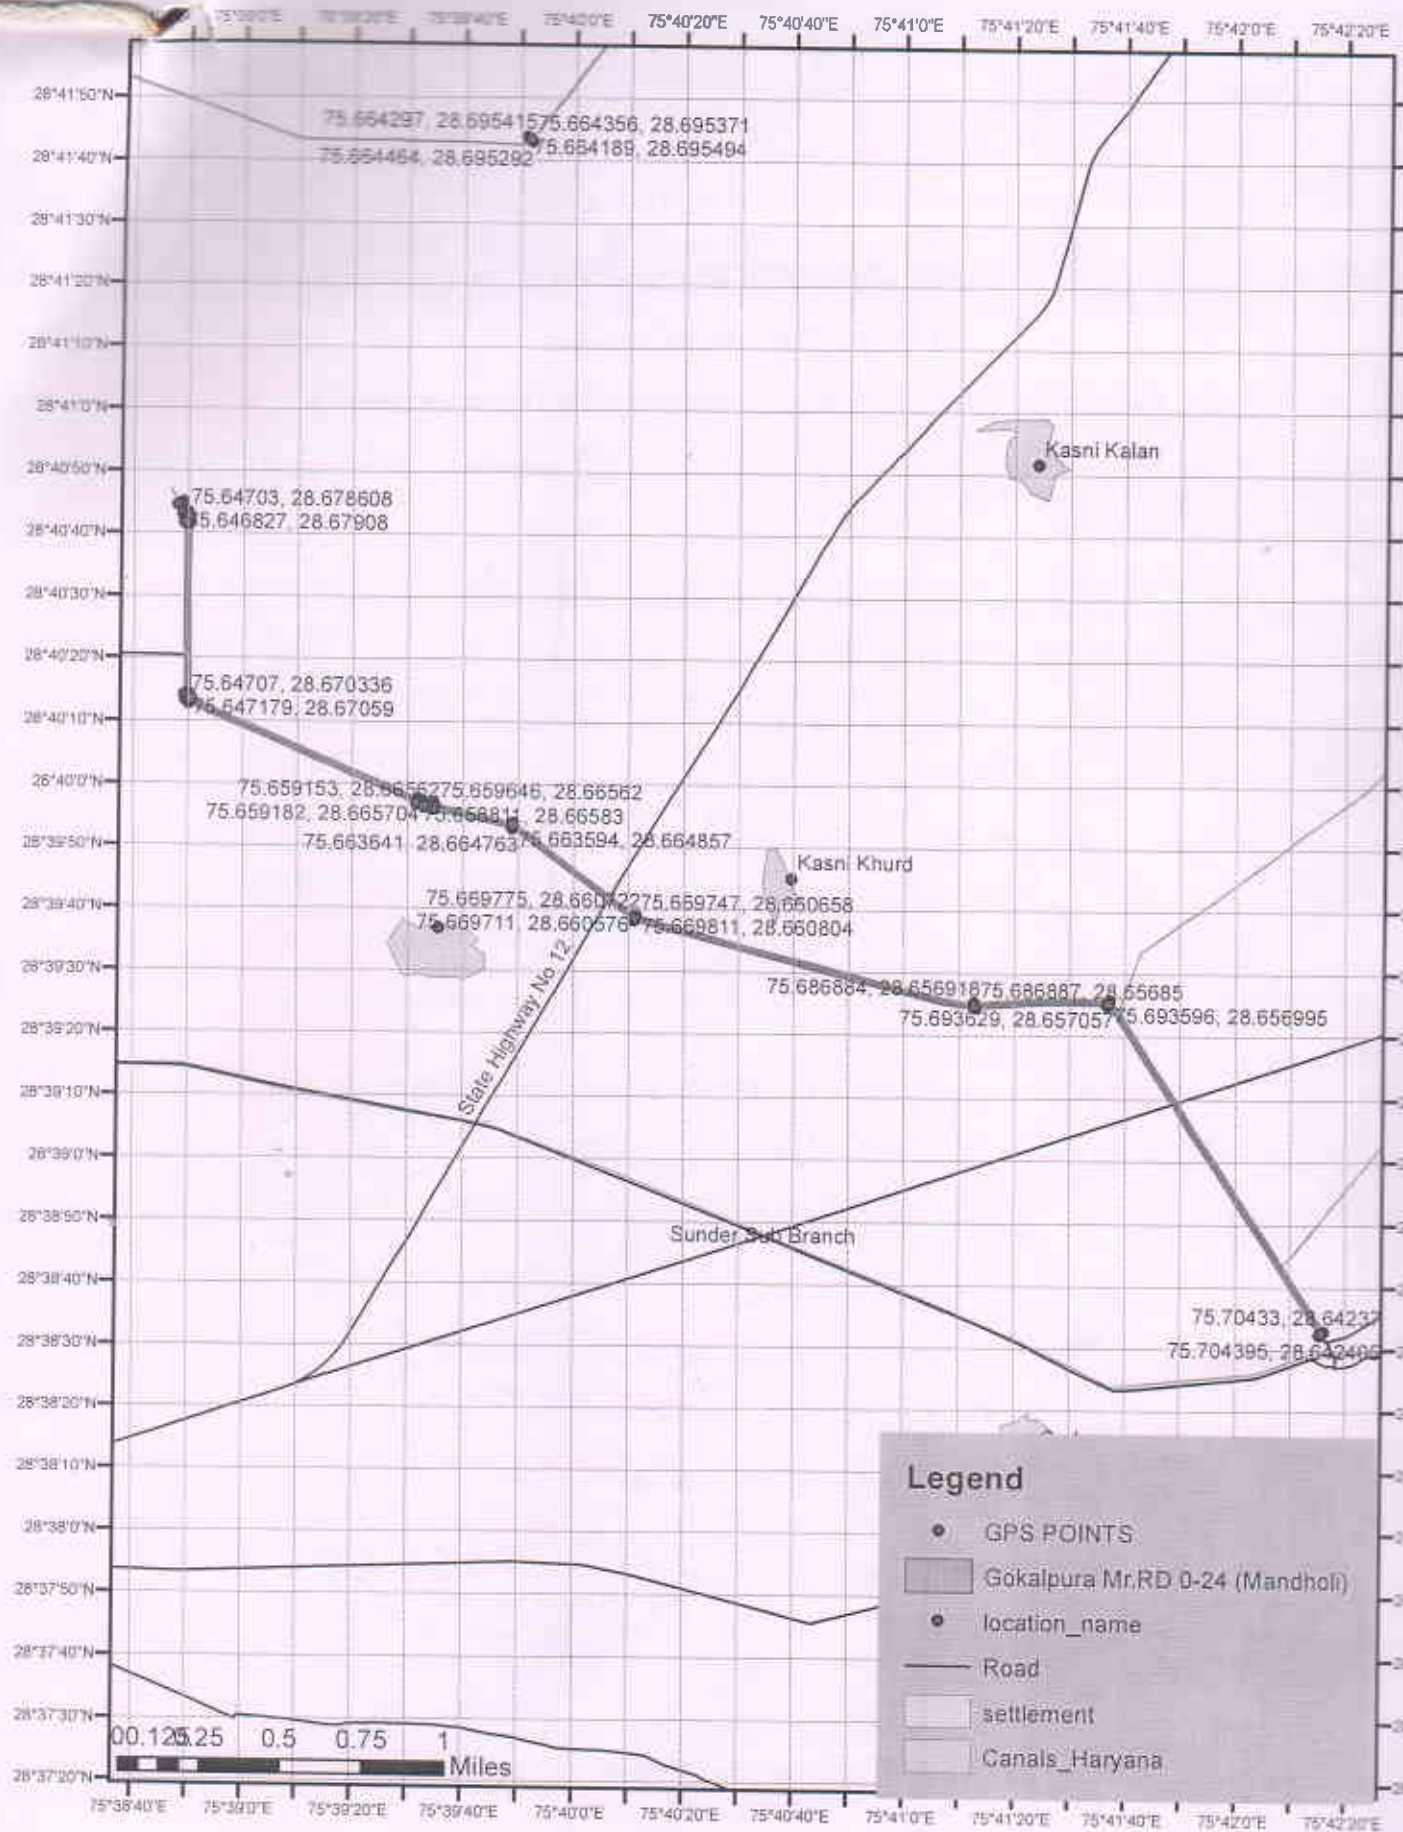

DGPS MAP FOR CA SITE ON Gokalpura Mr.RD 0-24 (Mandholi)

Divisional Forest Officer
 BHIWANI FOREST DIVISION
 BHIWANI

DGPS MAP FOR CA SITE ON Mithi disty. RD 0-24 (Mandholi)

Legend

- GPS POINTS
- ▭ Mithi disty. RD 0-24 (Mandholi)
- location_name
- Road
- ▭ settlement
- ▭ Canais_Haryana