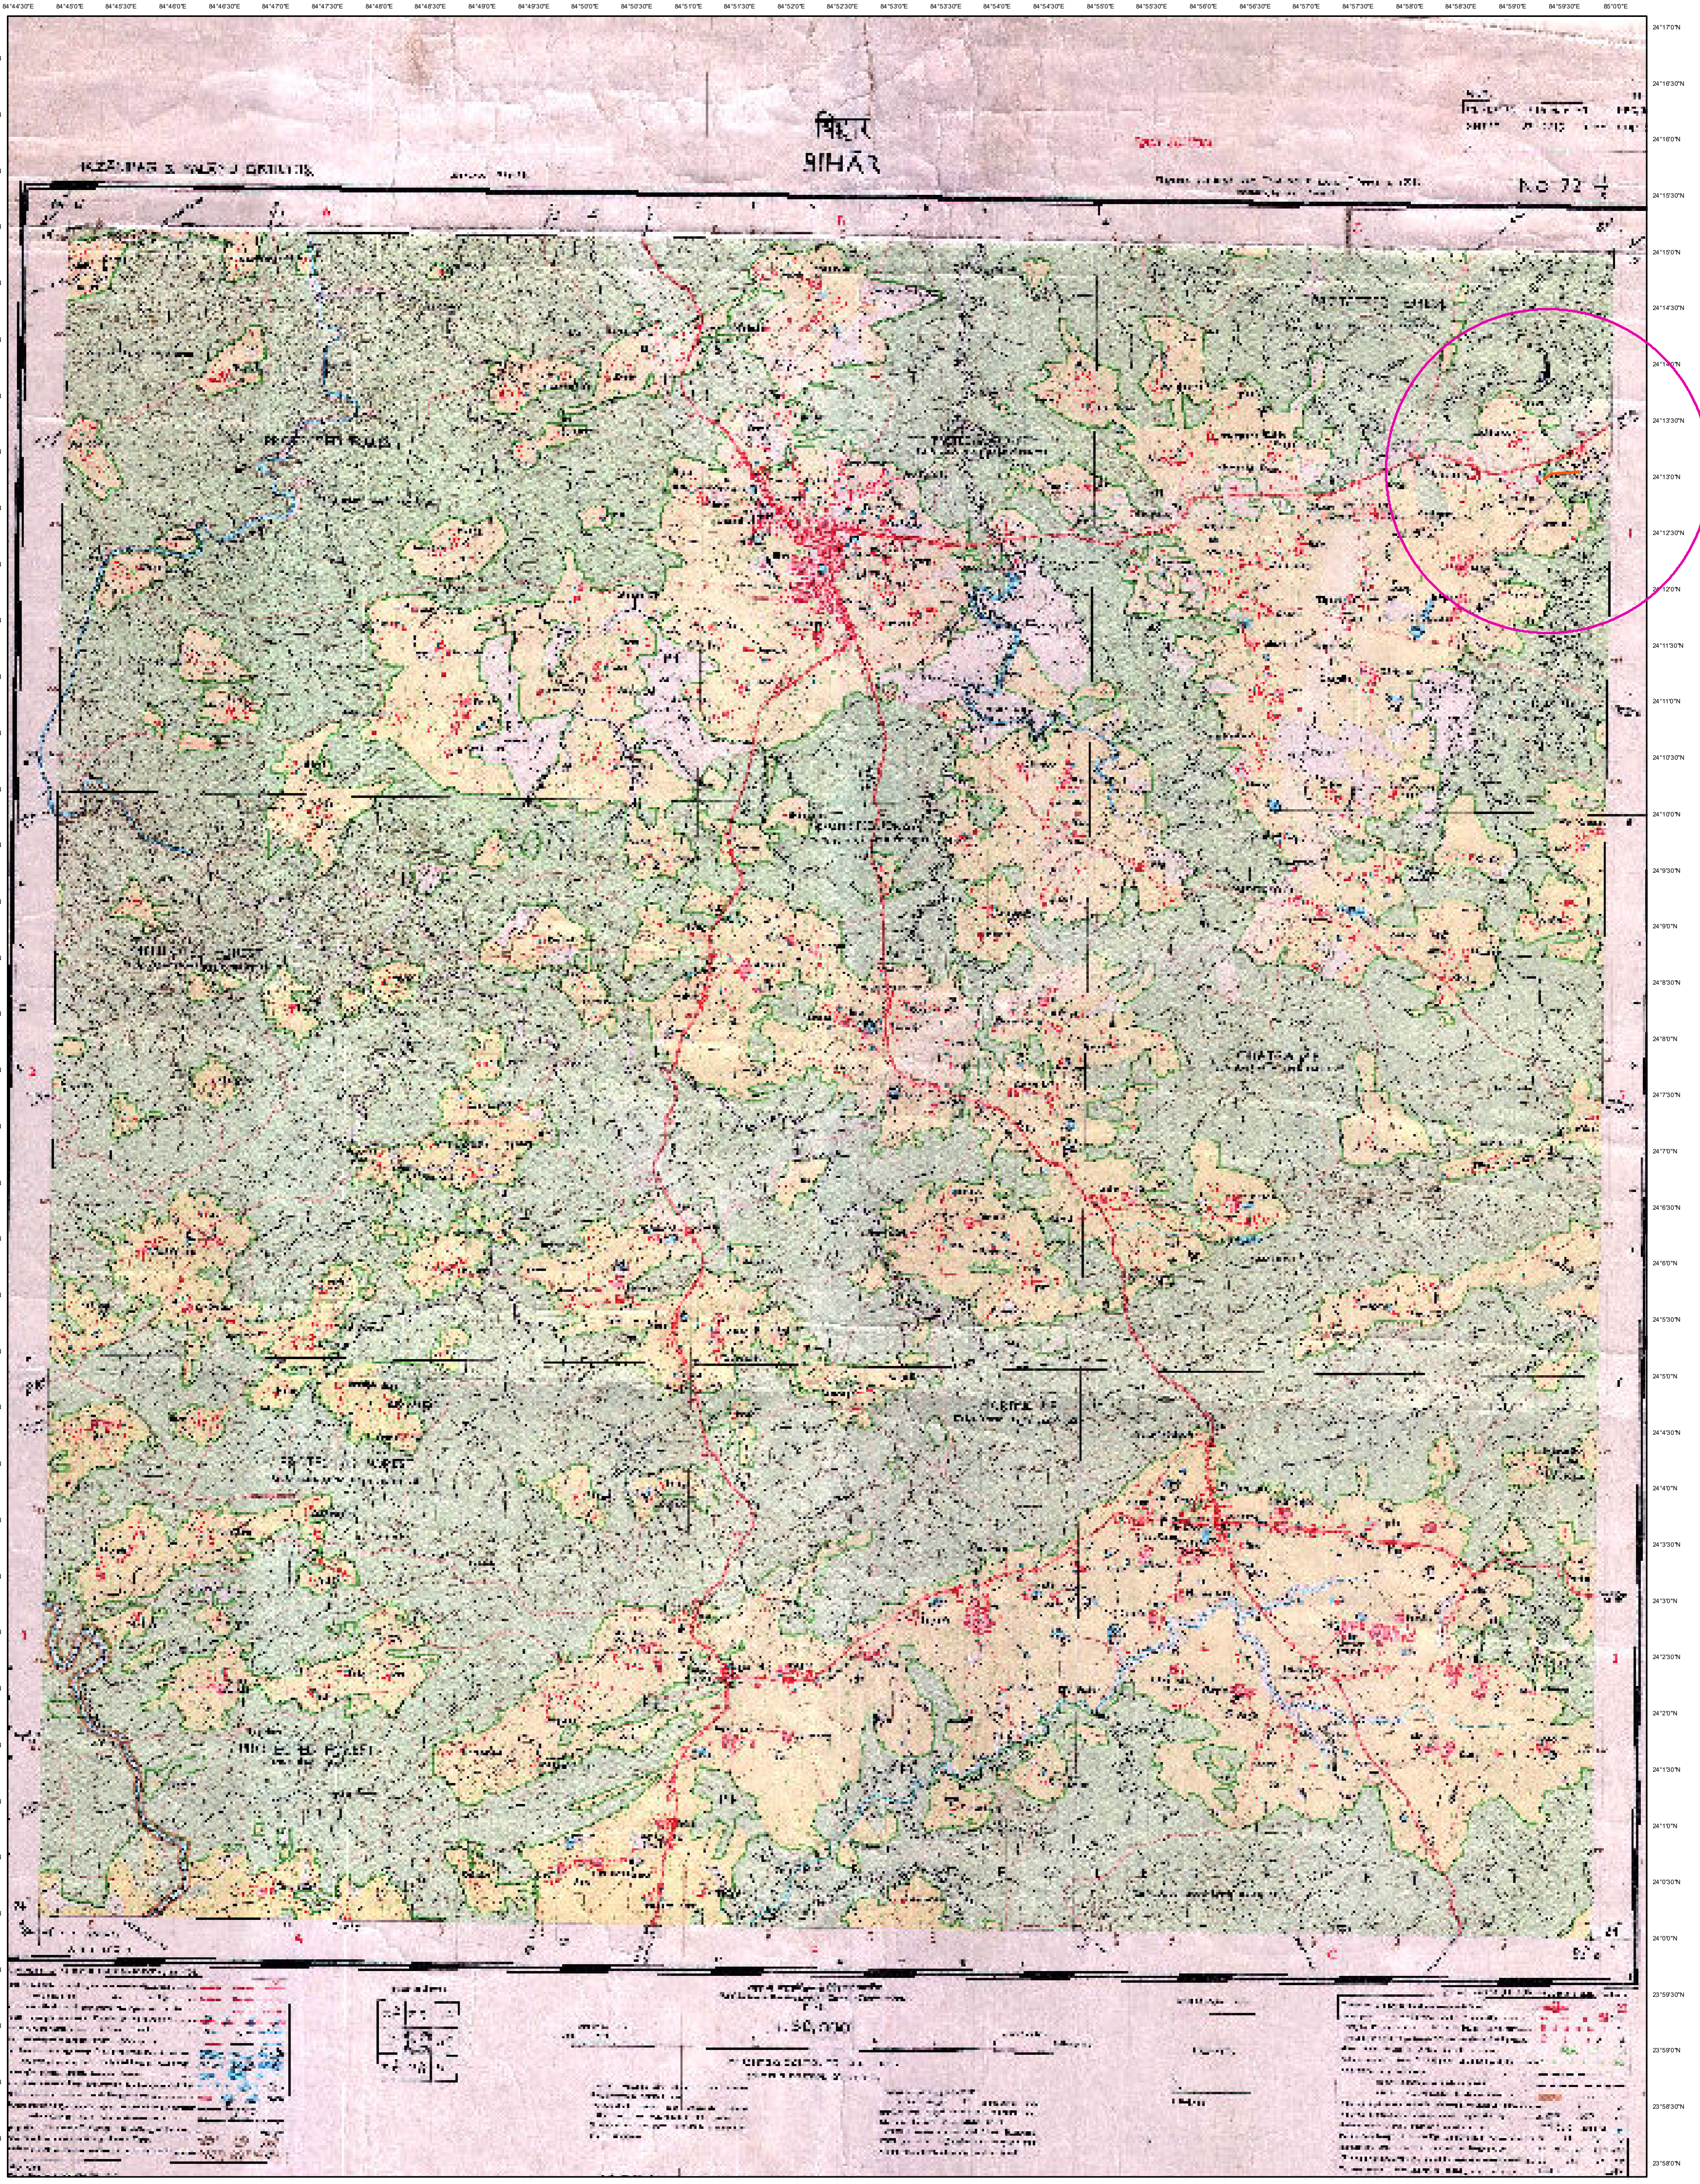

132 KV D/C ITKHORI TO CHATRA TRANSMISSION LINE

Legend

 ROW Chatra north