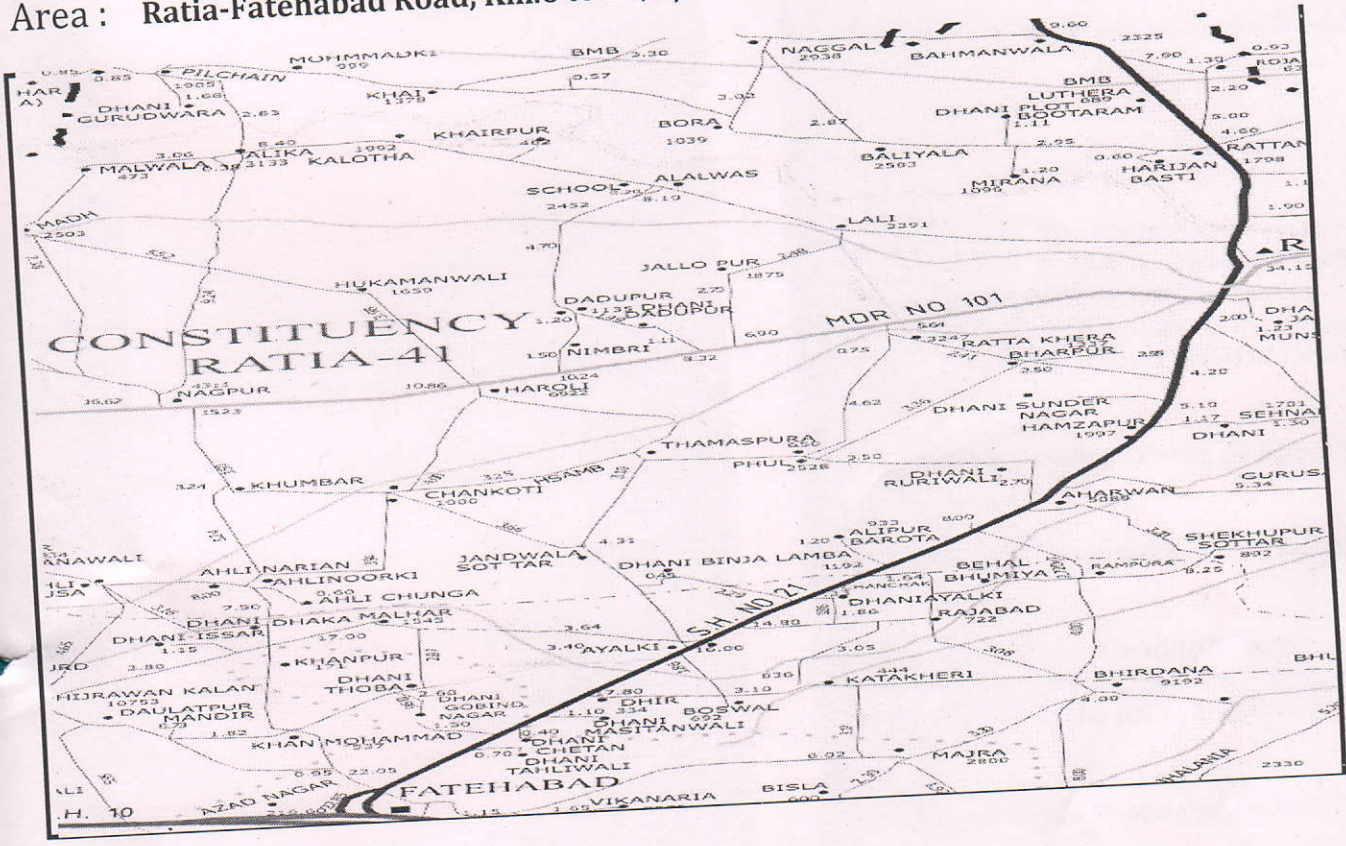

63

Diversion of 0.0173 Ha. Forest Land for access to ROL of IOCL on fatehabad Ratia Road
 KM 3-4 R/s at Fatehabad City, Fatehabad under Forest Division and Distt. Fatehabad.

CHECK LIST SERIAL NUMBER:- 17
"LOCATION MAP"

Location map of Non-Forest/Degraded Forest Area identified for Compensatory
 Afforestation in lieu of Proposal for diversion of 0.0173 Ha in Fatehabad Distt

Diversion of 0.0173 Ha. Forest Land for access to ROL of IOCL on fatehabad Ratia Road
 KM 3-4 R/s at Fatehabad City, Fatehabad under Forest Division and Distt. Fatehabad.

Village Hamjapur-Barota District Fatehabad
 Forest Division Fatehabad. Forest Range Fatehabad
 Block No./Compartment No./Survey No Ratia-Fatehabad Road

Area : Ratia-Fatehabad Road, Km.6 to 12, L/R Side