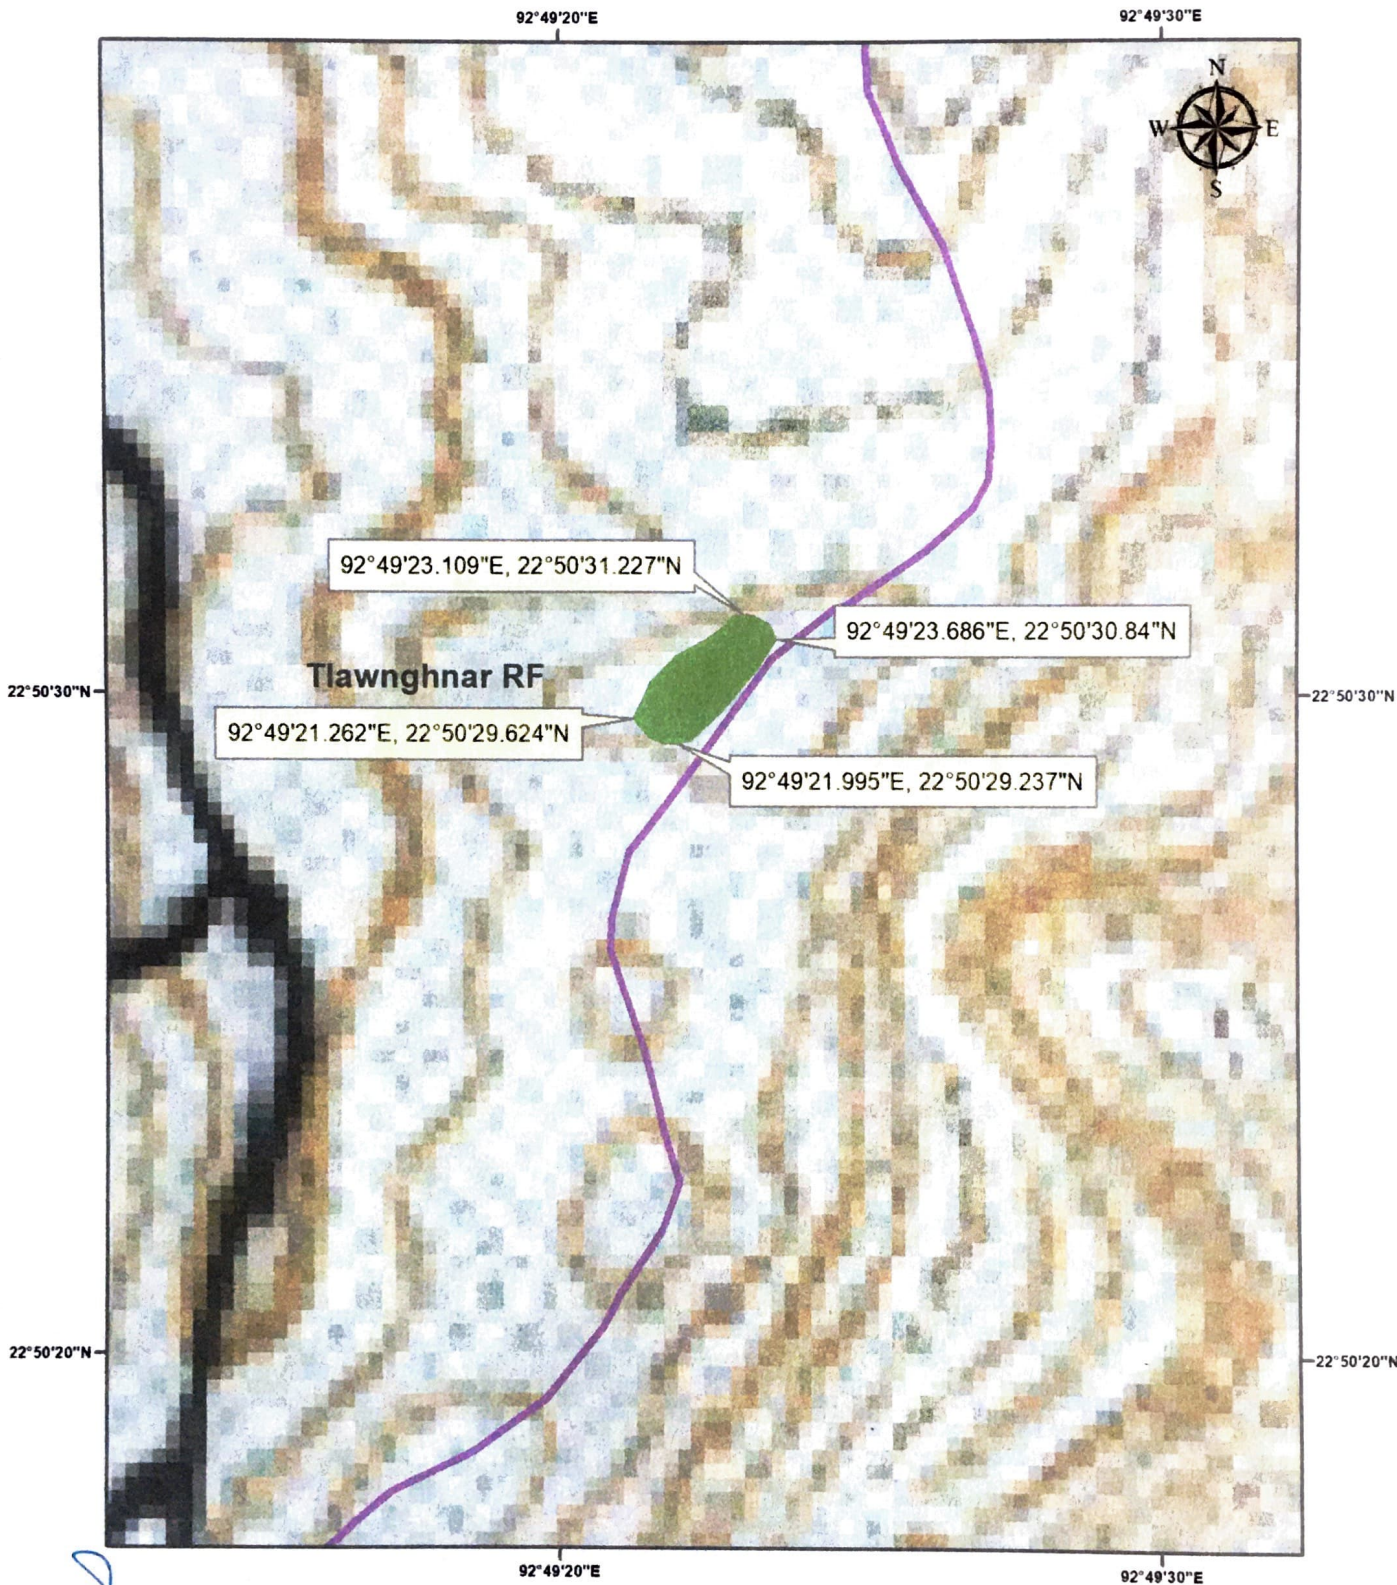

**TOPO SHEET MAP SHOWING PROPOSED COMPENSATORY AFFORESTATION SITE  
FOR TLAWNG HNAR RECHARGING DAM  
(Proposal No.FP/MZ/WATER/157375/2022)**

**Tlawng Hnar RF**

*[Signature]*  
29/3/23  
Divisional Forest Officer  
Lunglei Forest Division  
Lunglei : Mizoram

**Area : 0.2176 Ha**

**Legend**

- Proposed Area
- Tlawng Hnar RF Boundary