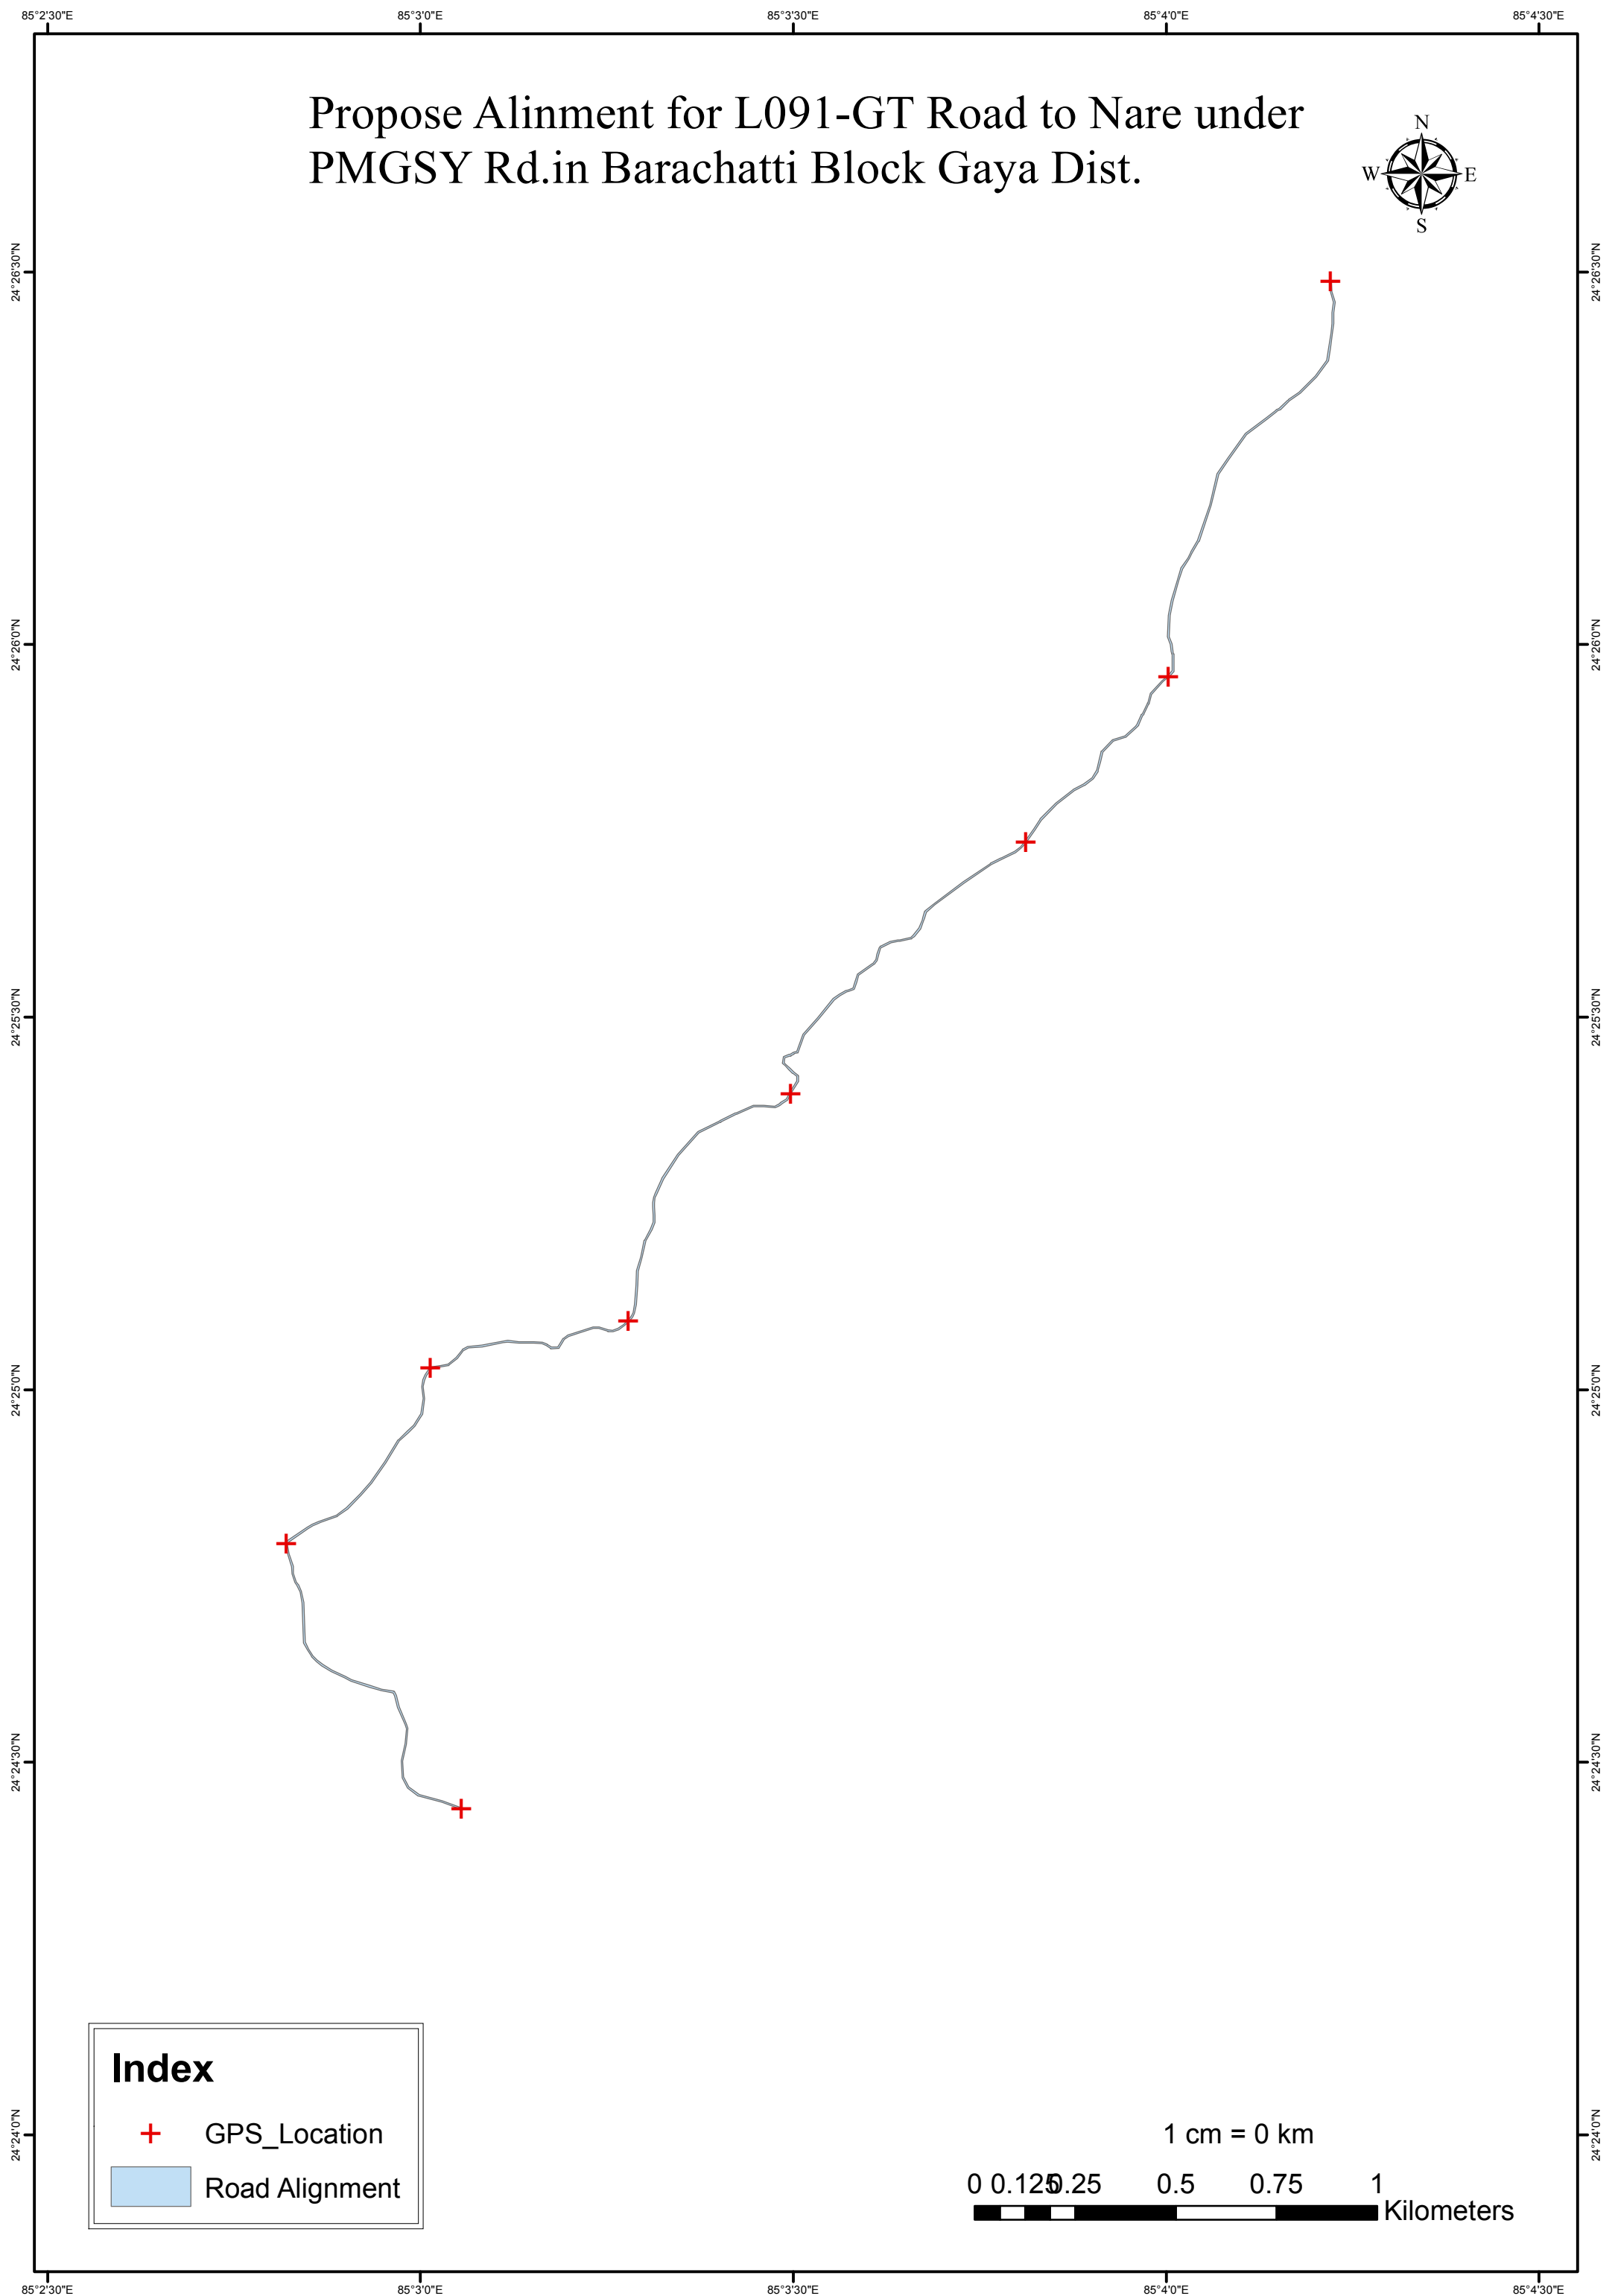

Propose Alinment for L091-GT Road to Nare under PMGSY Rd.in Barachatti Block Gaya Dist.

Index

- + GPS_Location
- Road Alignment