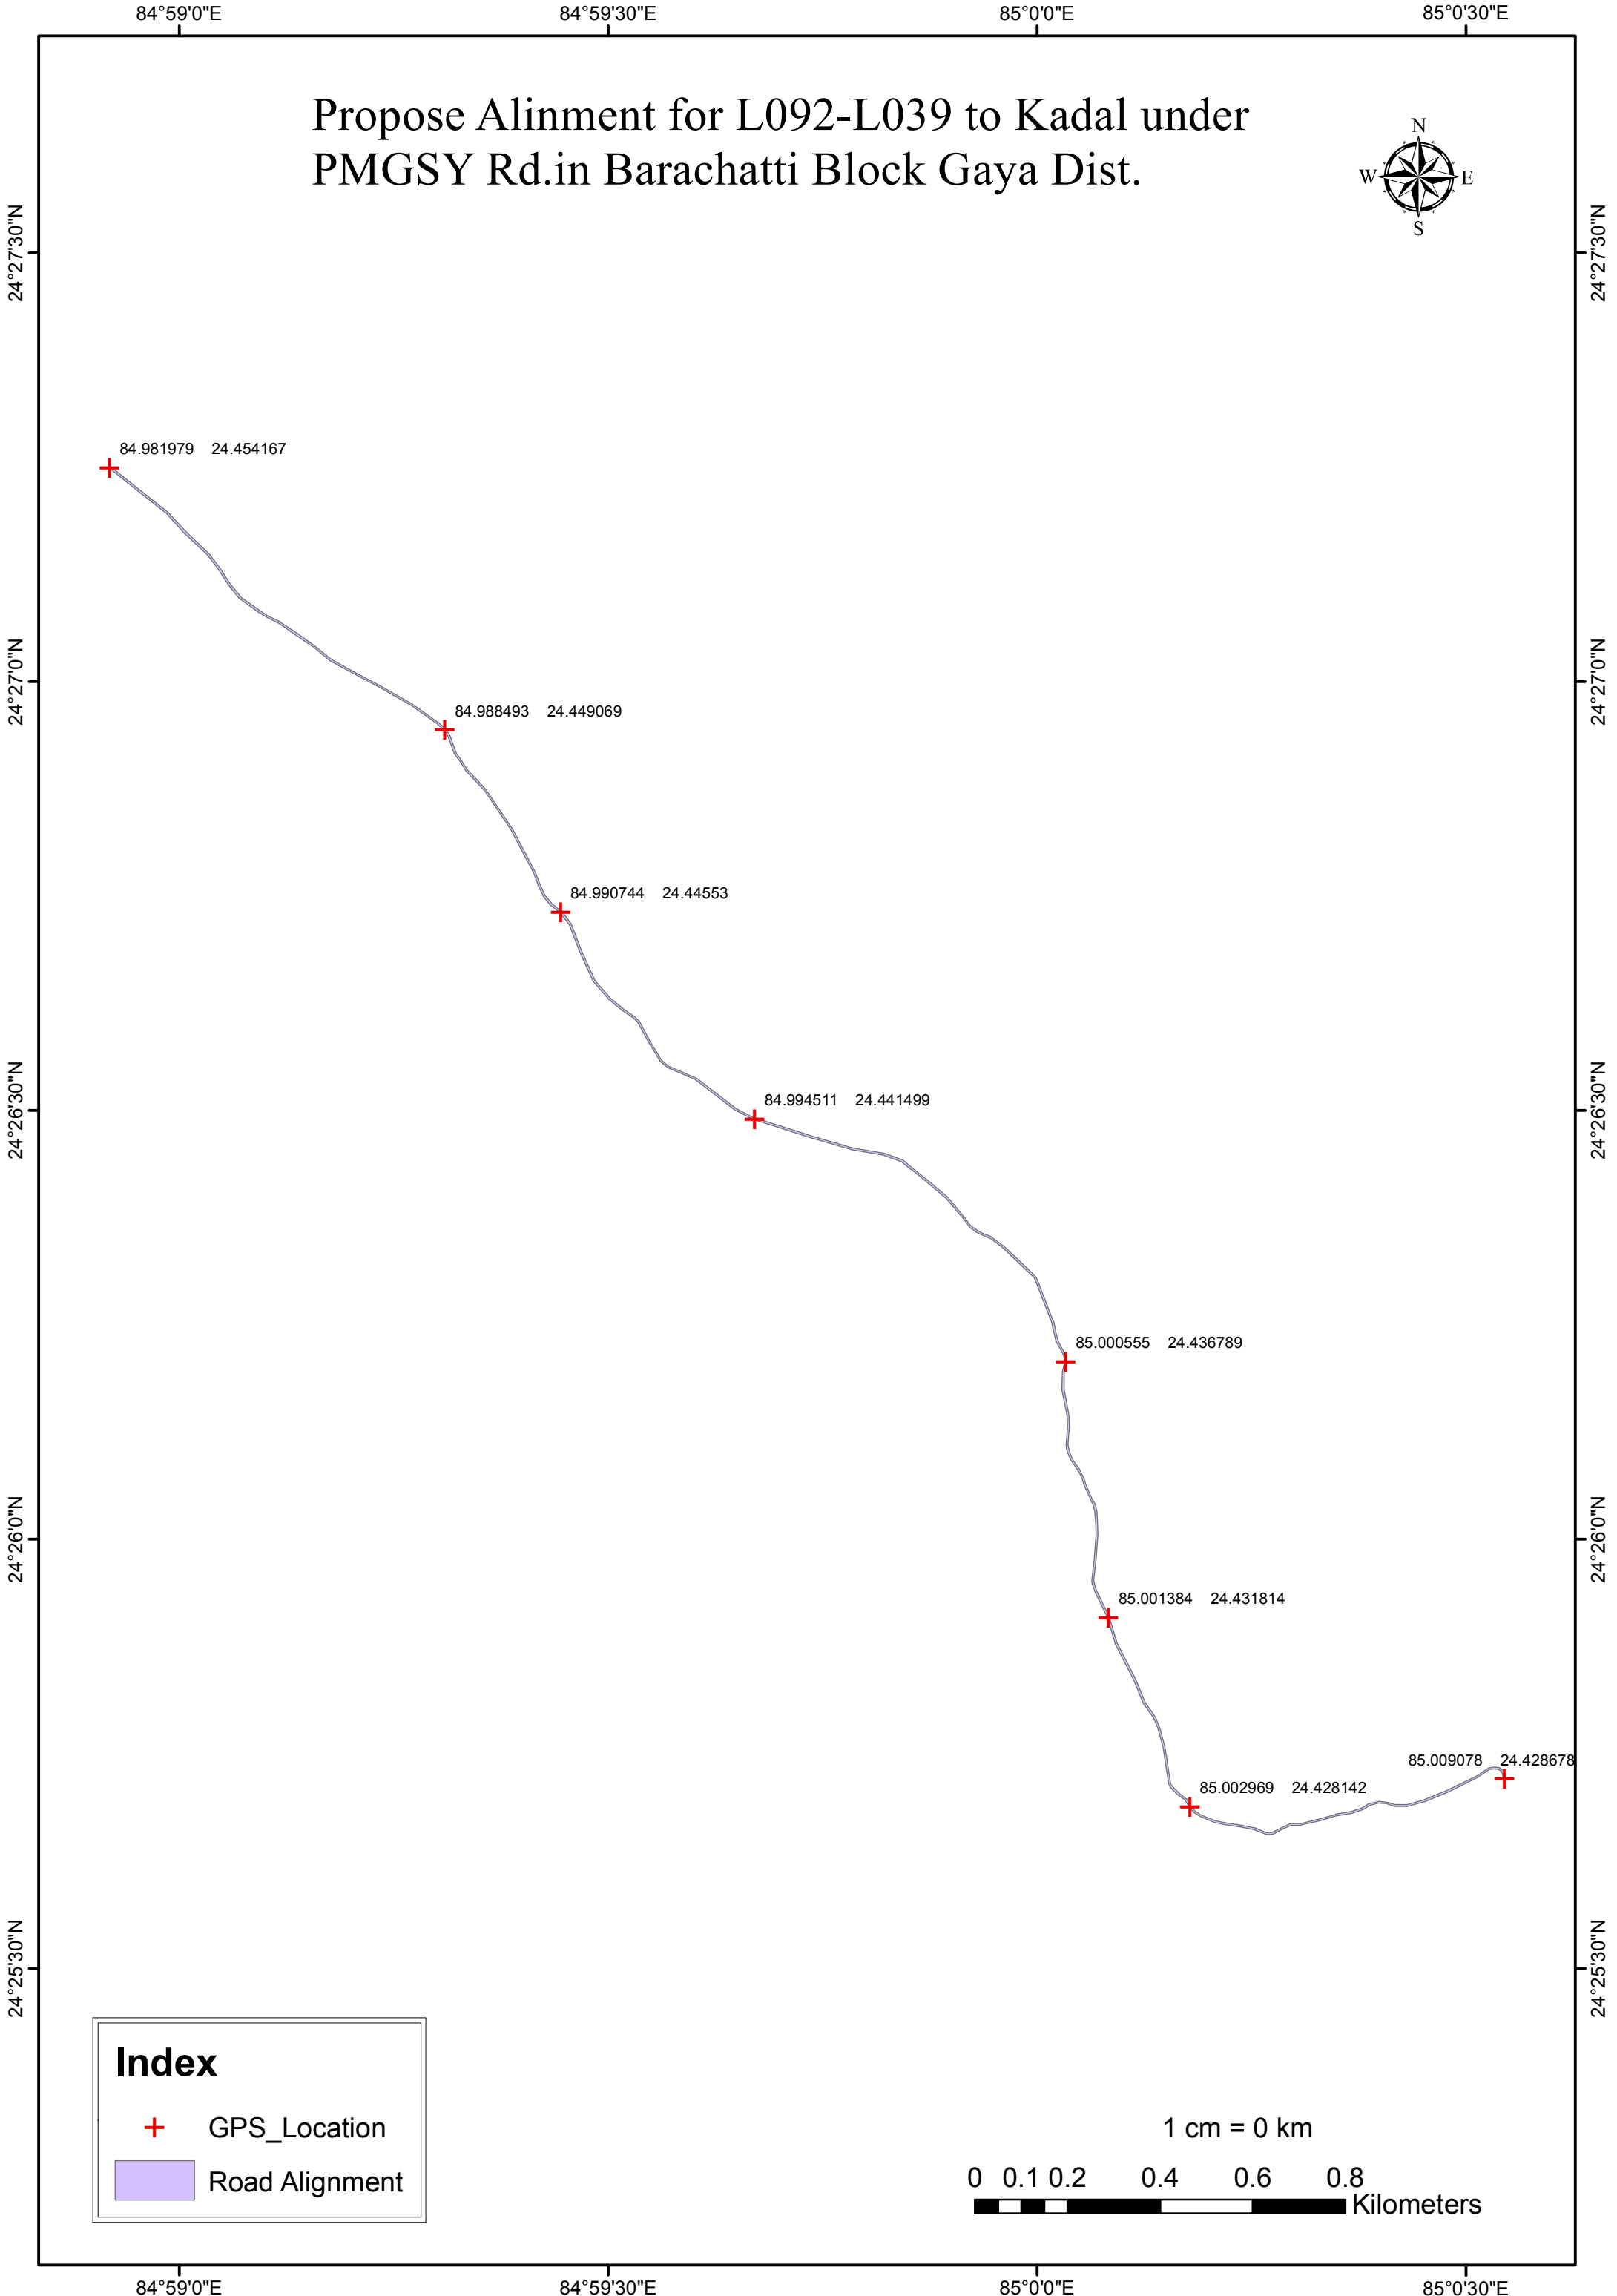

Propose Alinment for L092-L039 to Kadal under PMGSY Rd.in Barachatti Block Gaya Dist.

Index

- + GPS_Location
- Road Alignment