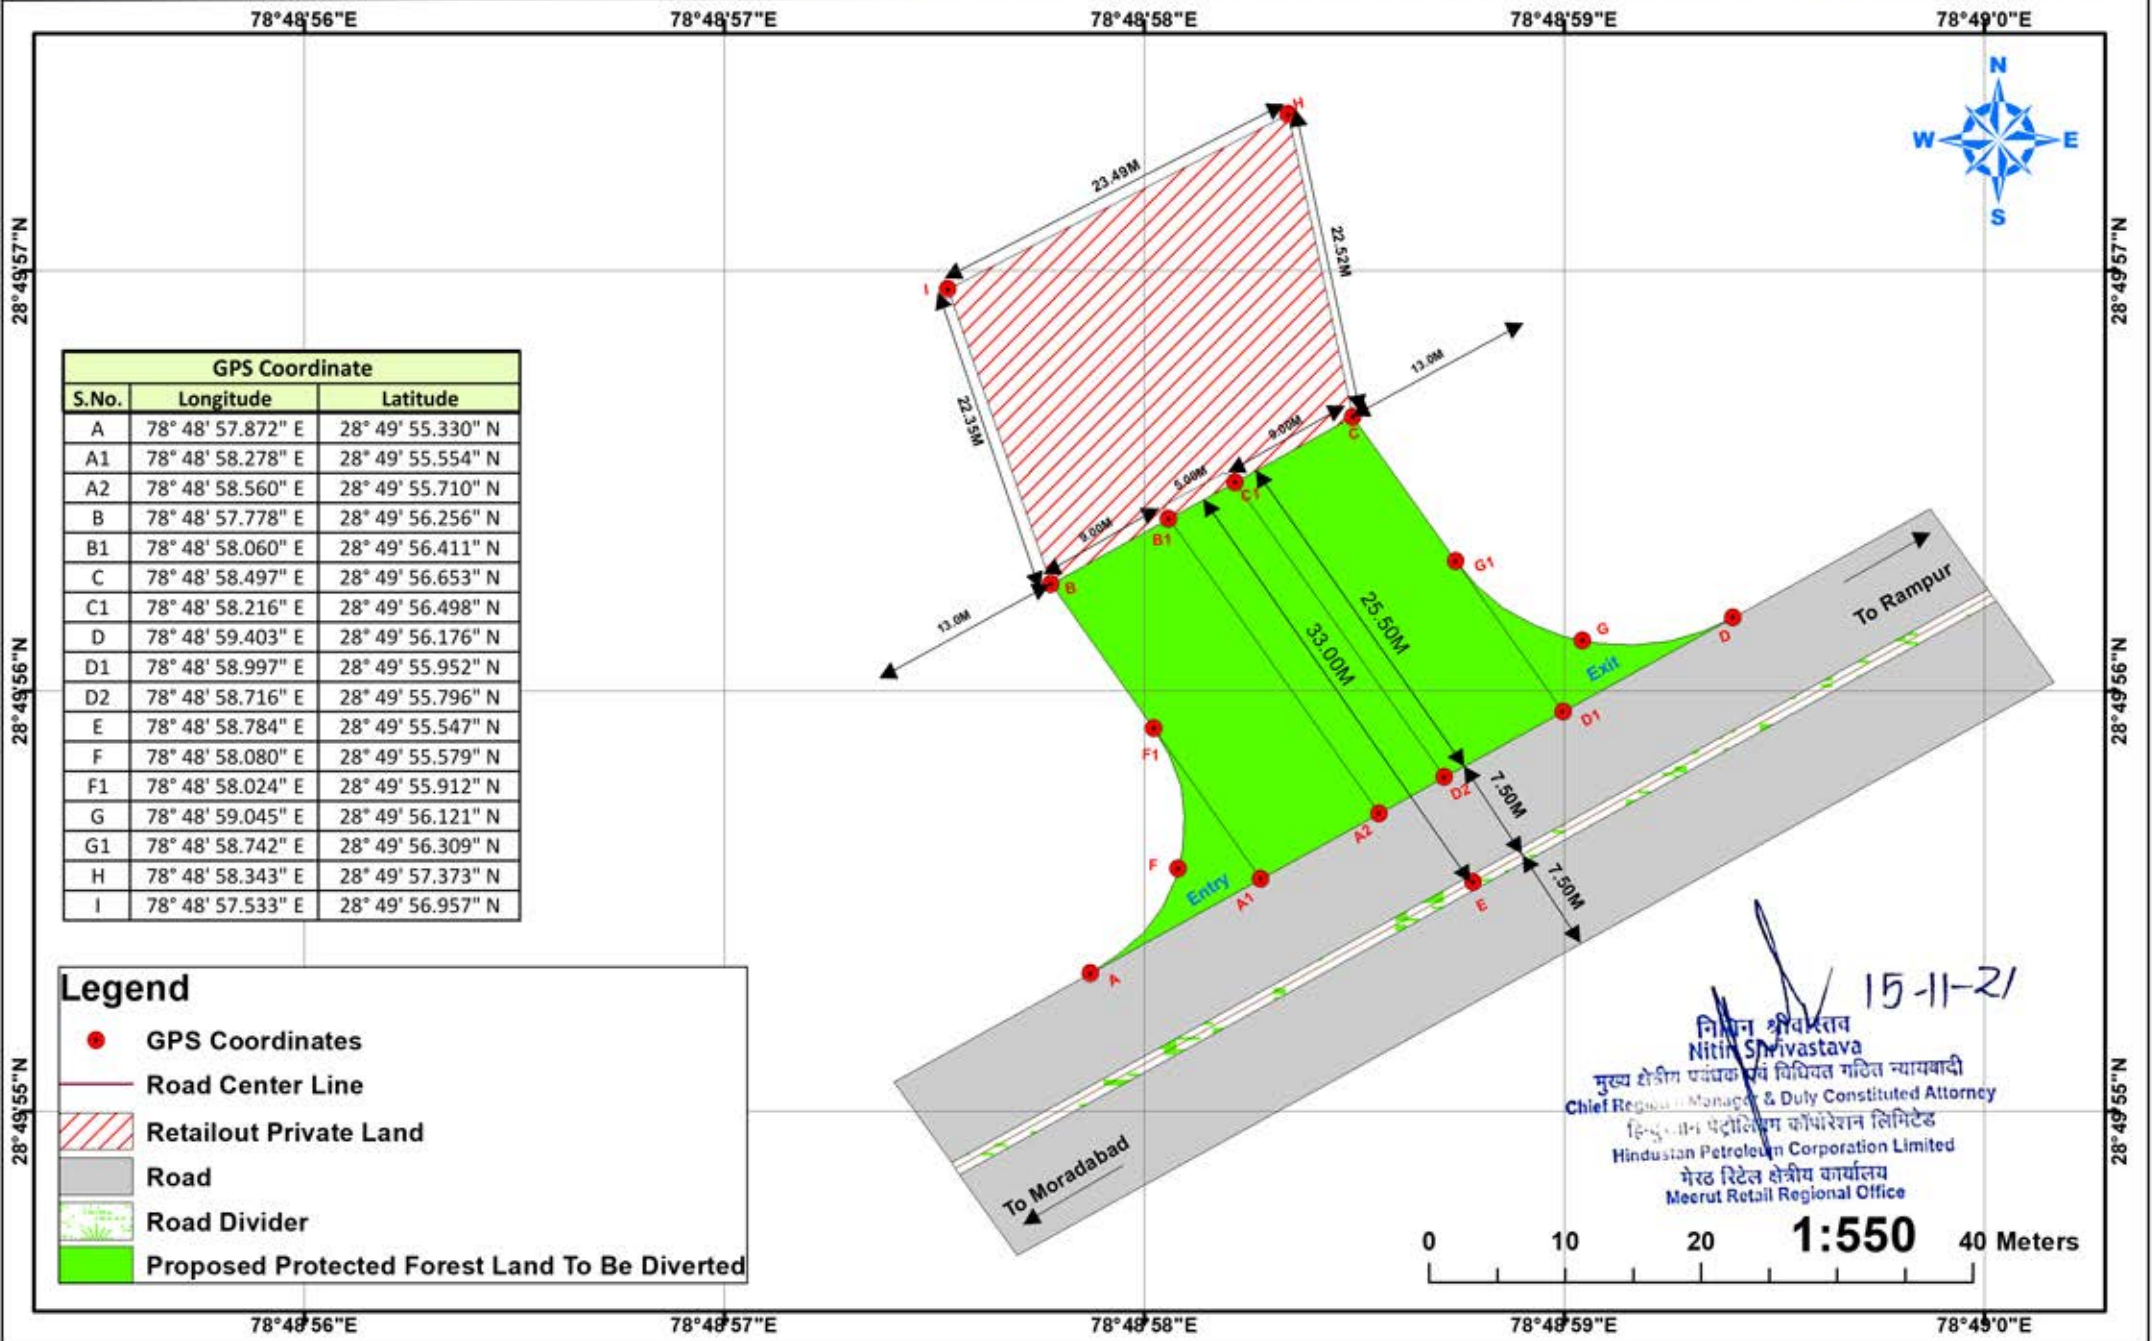

GEOREFERENCED MAP OF PROPOSED PROTECTED FOREST LAND TO BE DIVERTED FOR ENTRY / EXIT APPROACH TO HINDUSTAN PETROLEUM CORPORATION LIMITED RETAIL OUTLET ON DELHI-BAREILLY-LUCKNOW ROAD OLD NH-24 (CITY ROAD) IN KM. NO. 163 (CH. NO. 162.863, LHS) AT GATA NO-112MI, 113MI & 114/1MI, VILLAGE:- MUSTAFABAD MUSTAKAM, TEHSIL:-MORADABAD, DISTRICT:-MORADABAD (UTTAR PRADESH)

GPS Coordinate		
S.No.	Longitude	Latitude
A	78° 48' 57.872" E	28° 49' 55.330" N
A1	78° 48' 58.278" E	28° 49' 55.554" N
A2	78° 48' 58.560" E	28° 49' 55.710" N
B	78° 48' 57.778" E	28° 49' 56.256" N
B1	78° 48' 58.060" E	28° 49' 56.411" N
C	78° 48' 58.497" E	28° 49' 56.653" N
C1	78° 48' 58.216" E	28° 49' 56.498" N
D	78° 48' 59.403" E	28° 49' 56.176" N
D1	78° 48' 58.997" E	28° 49' 55.952" N
D2	78° 48' 58.716" E	28° 49' 55.796" N
E	78° 48' 58.784" E	28° 49' 55.547" N
F	78° 48' 58.080" E	28° 49' 55.579" N
F1	78° 48' 58.024" E	28° 49' 55.912" N
G	78° 48' 59.045" E	28° 49' 56.121" N
G1	78° 48' 58.742" E	28° 49' 56.309" N
H	78° 48' 58.343" E	28° 49' 57.373" N
I	78° 48' 57.533" E	28° 49' 56.957" N

Legend

- GPS Coordinates
- Road Center Line
- ▨ Retailout Private Land
- ▭ Road
- ▭ Road Divider
- ▭ Proposed Protected Forest Land To Be Diverted

15-11-21
 निराल श्रीवास्तव
 Nitin Srivastava
 मुख्य क्षेत्रीय एगेंट एवं विधित गणित न्यायाधी
 Chief Regional Manager & Duty Constituted Attorney
 हिन्दुस्तान पेट्रोलियम कॉर्पोरेशन लिमिटेड
 Hindustan Petroleum Corporation Limited
 मेरठ रिटेल क्षेत्रीय कार्यालय
 Meerut Retail Regional Office