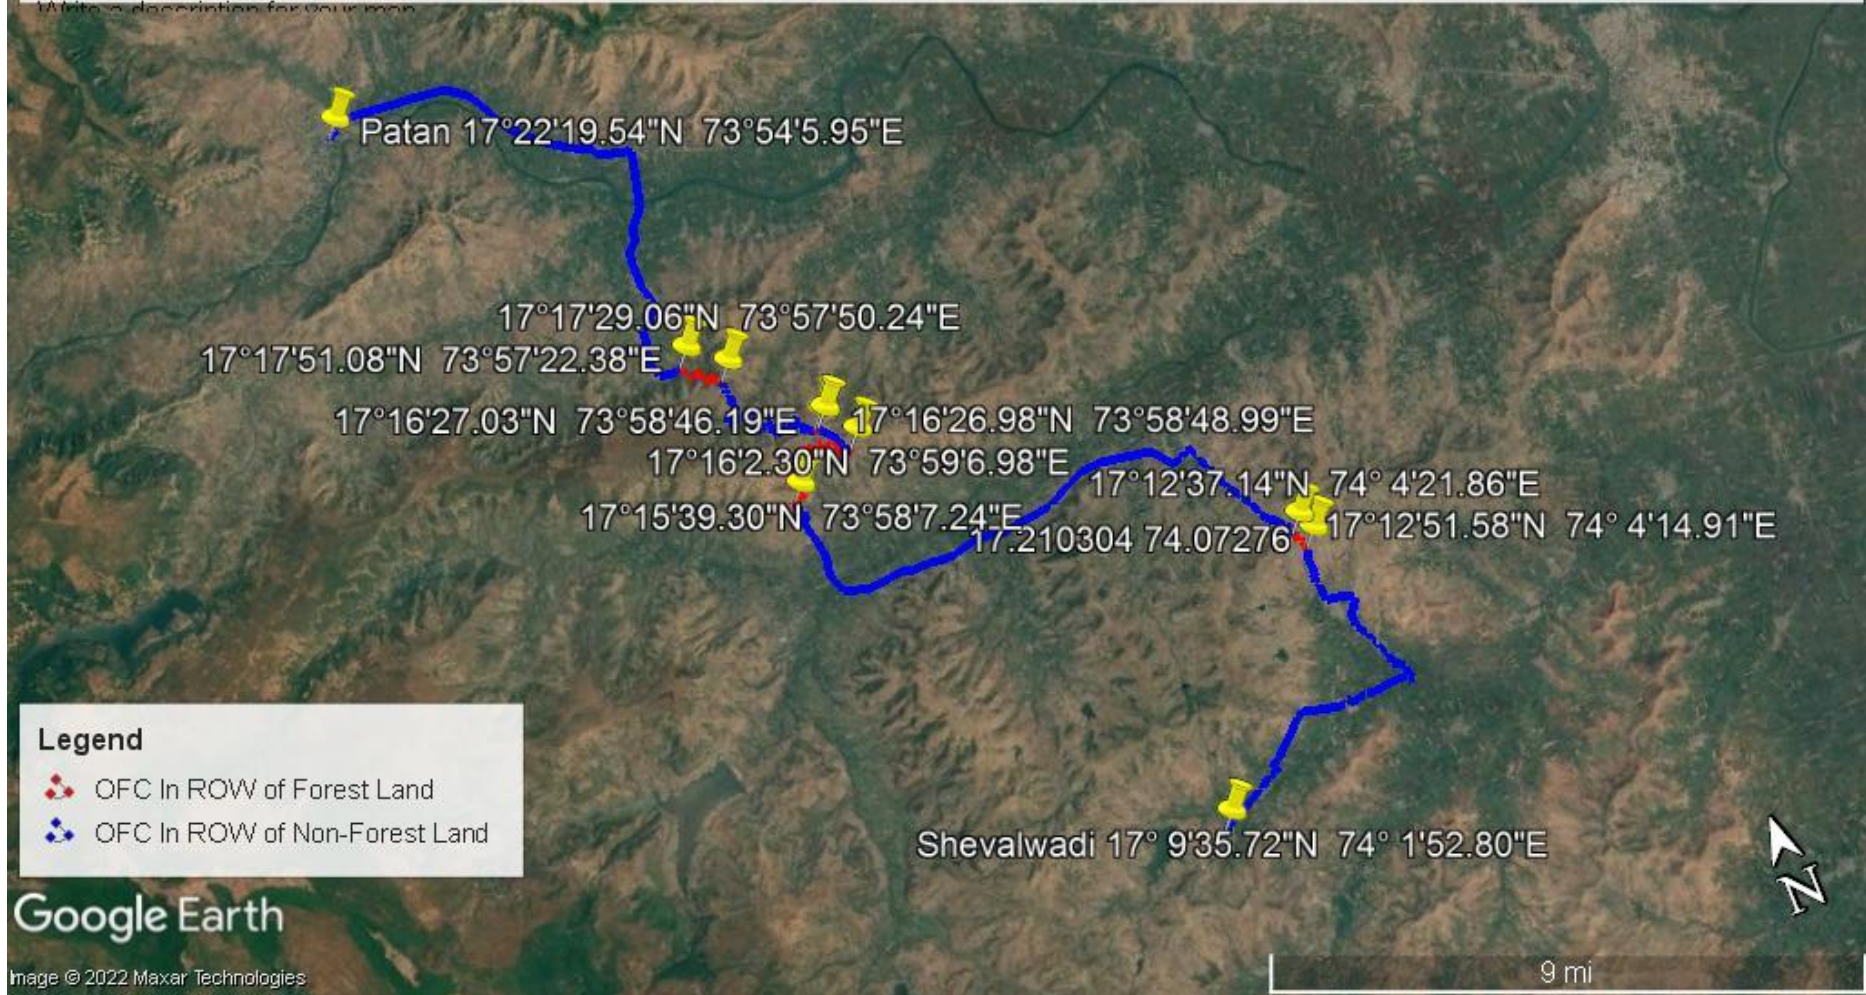

Geo Reference Map Showing Diversion of Forest Land For Laying of OFC Duct & Cable Within ROW of Existing Road Patan to Shevalwadi, Tal- Patan & Karad, Dist- Satara

Write a description for your map

Legend

- OFC In ROW of Forest Land
- OFC In ROW of Non-Forest Land

Google Earth

Image © 2022 Maxar Technologies

9 mi