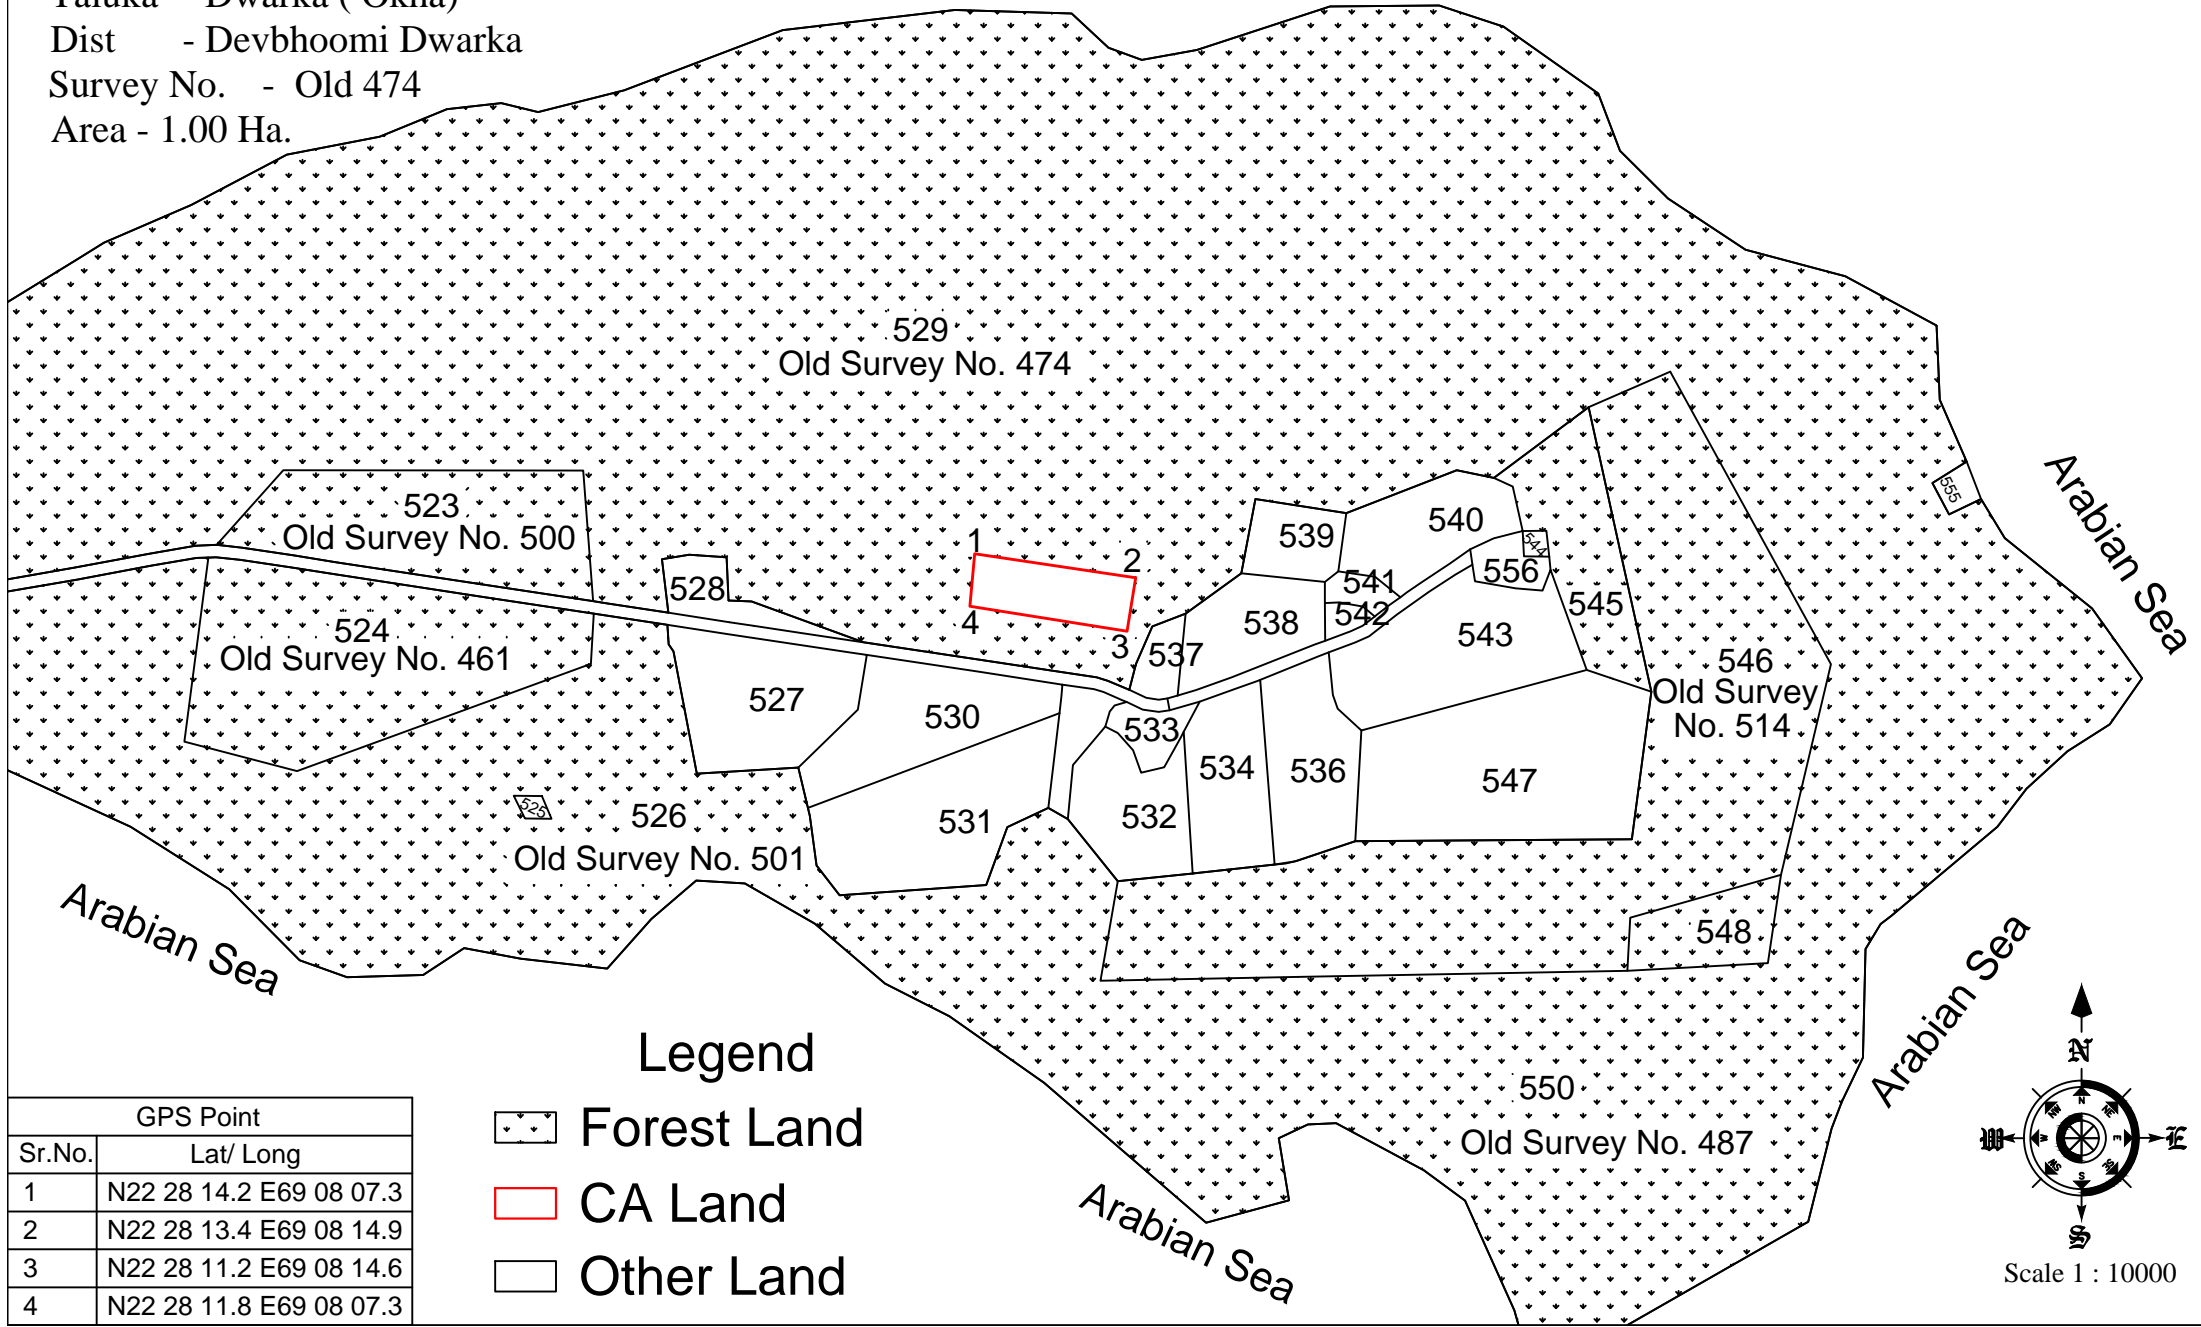

Beyt CA Area 1.0 Ha.

Legend

CA

Google Earth

© 2018 Google
Image © 2019 CNES / Airbus
Image © 2019 DigitalGlobe

1 km

Map for CA Land

Village - Beyt
 Taluka - Dwarka (Okha)
 Dist - Devbhoomi Dwarka
 Survey No. - Old 474
 Area - 1.00 Ha.

Arabian Sea

Legend

-  Forest Land
-  CA Land
-  Other Land

GPS Point	
Sr.No.	Lat/ Long
1	N22 28 14.2 E69 08 07.3
2	N22 28 13.4 E69 08 14.9
3	N22 28 11.2 E69 08 14.6
4	N22 28 11.8 E69 08 07.3