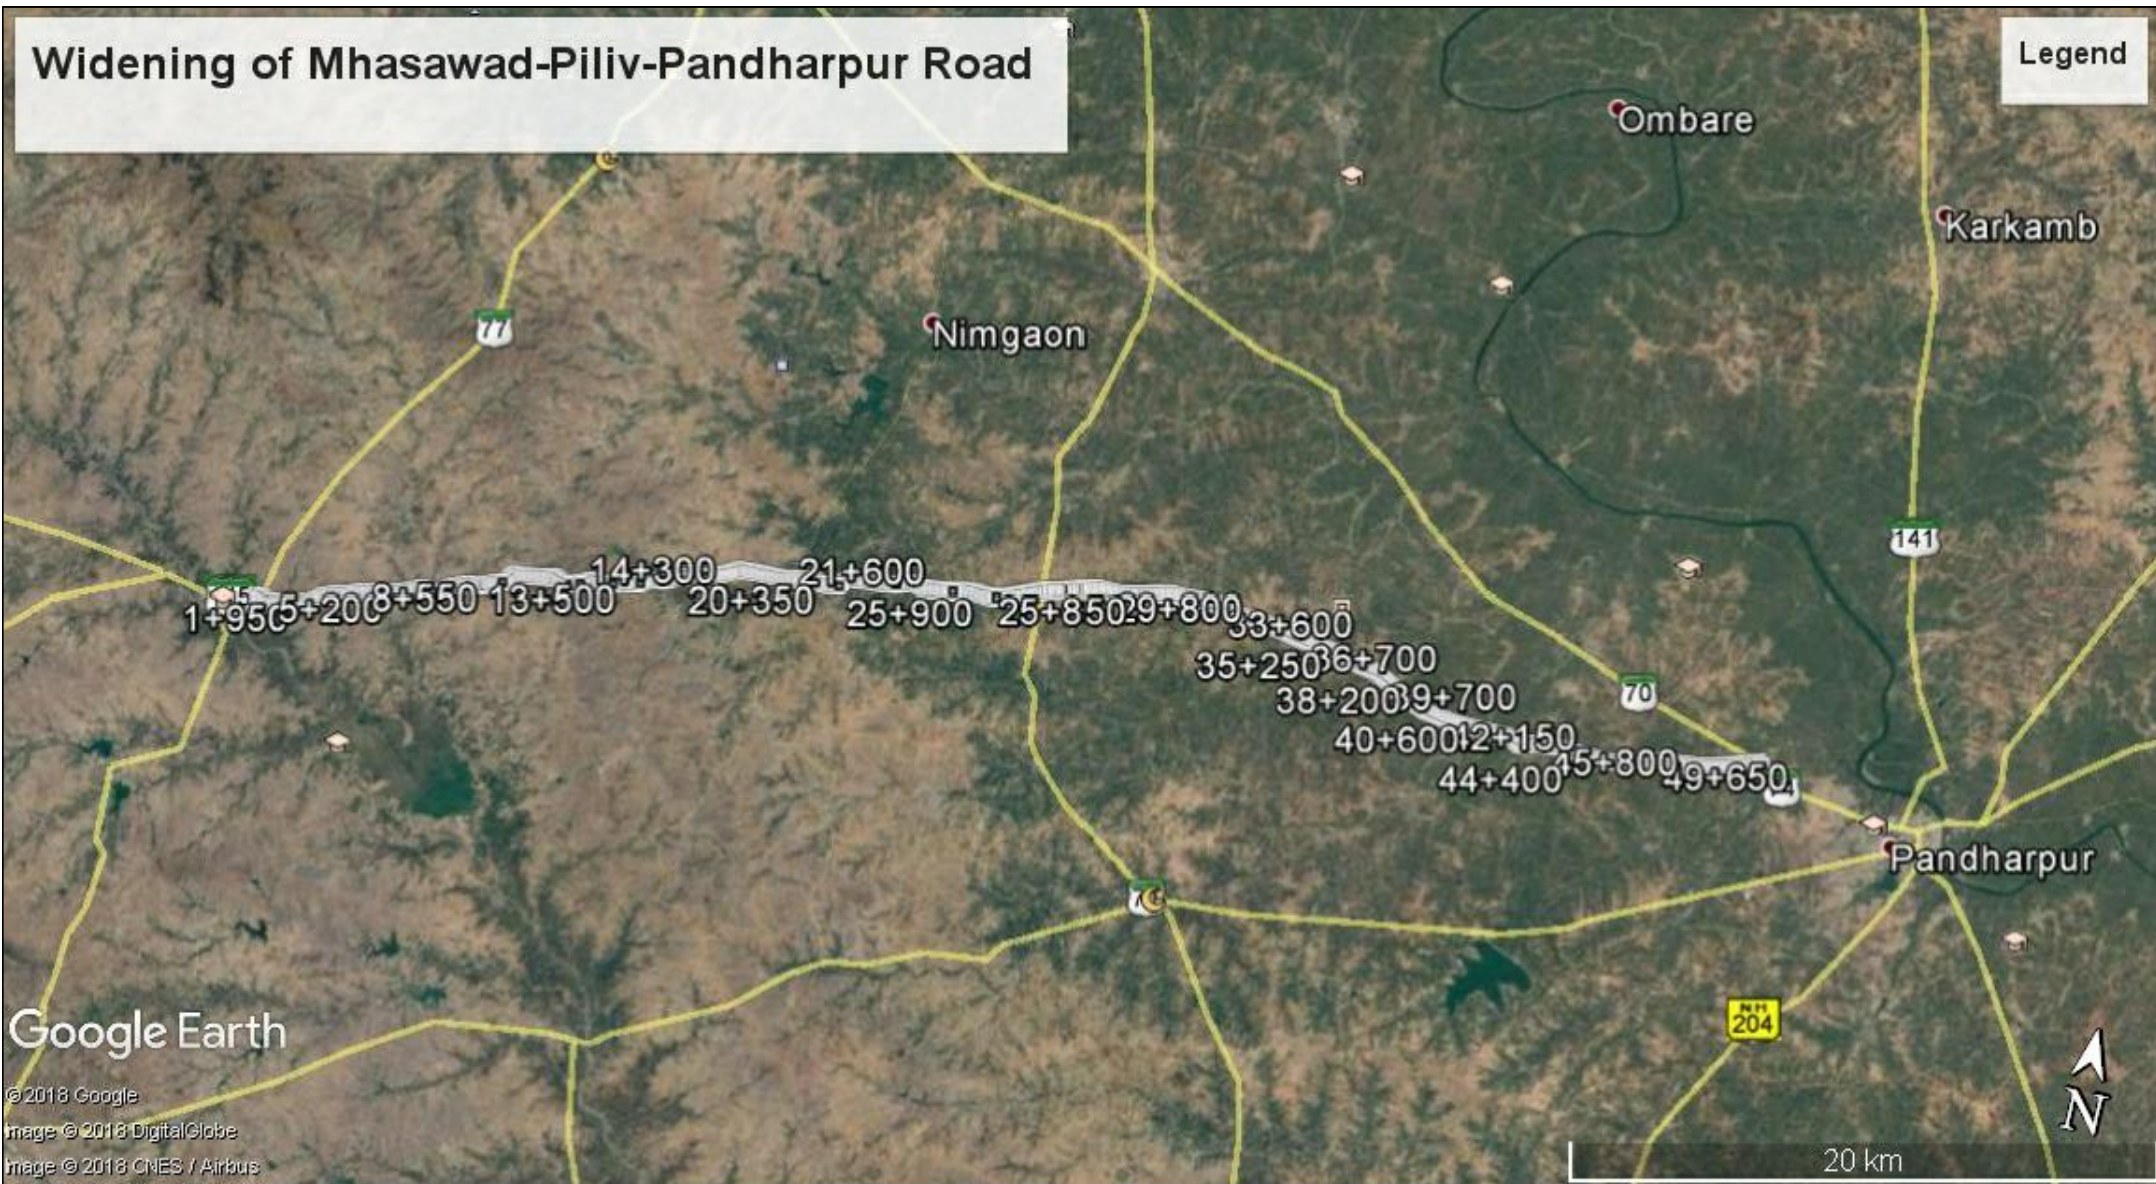

# Widening of Mhasawad-Piliv-Pandharpur Road

Legend

Google Earth

© 2018 Google  
Image © 2018 DigitalGlobe  
Image © 2018 CNES / Airbus

20 km