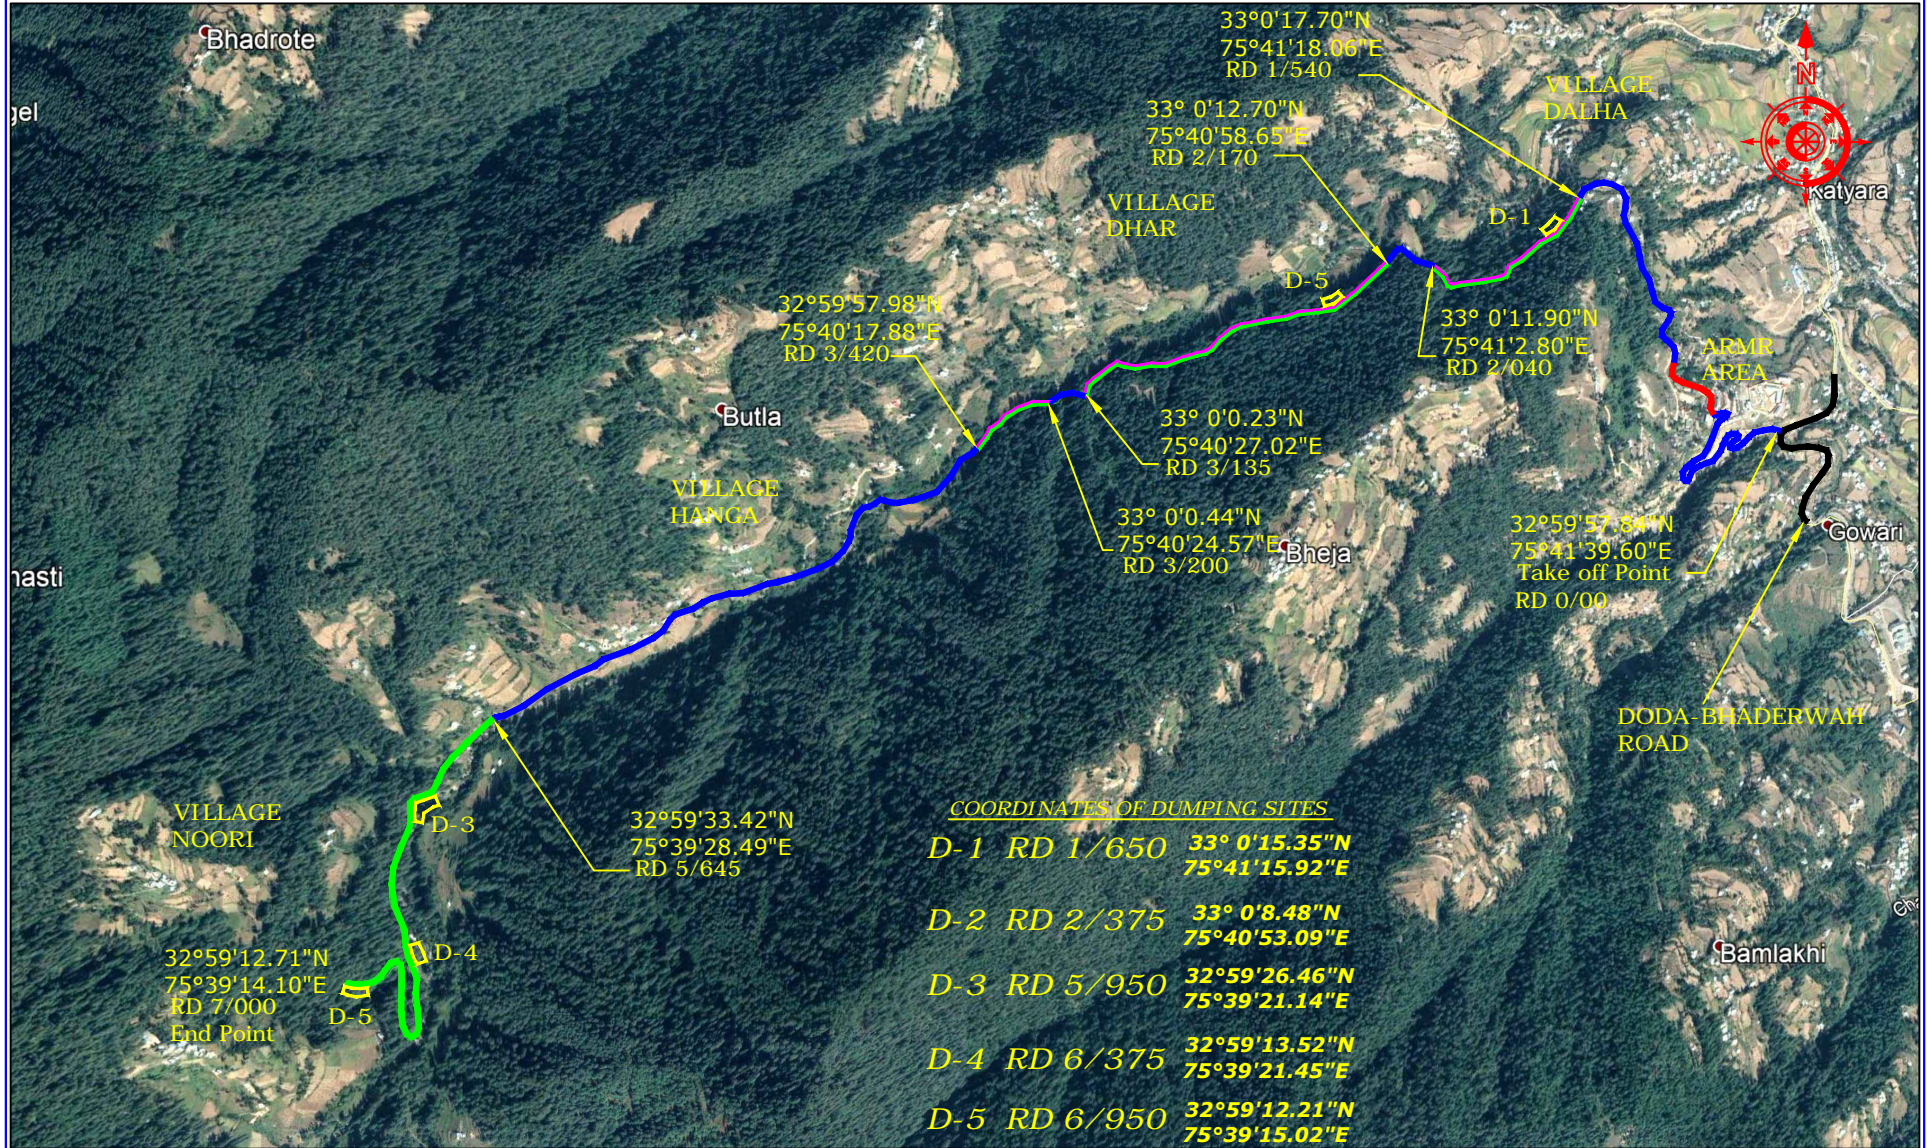

**GPS MAP FOR UPGRADATION OF ROAD FROM L 040- GATHA TO HANGA NOORI PMGSY BATCH-I,
2019-20, PACKAGE NO. JK04-640, BLOCK BHADERWAH, DISTRICT DODA (LENGTH = 7.000 KMS.)**

LEGEND:-

1.	FOREST LAND	
2.	EXISTING ROAD	
2.	PRIVATE LAND	
3.	ARMY LAND	
4.	OTHER ROADS	