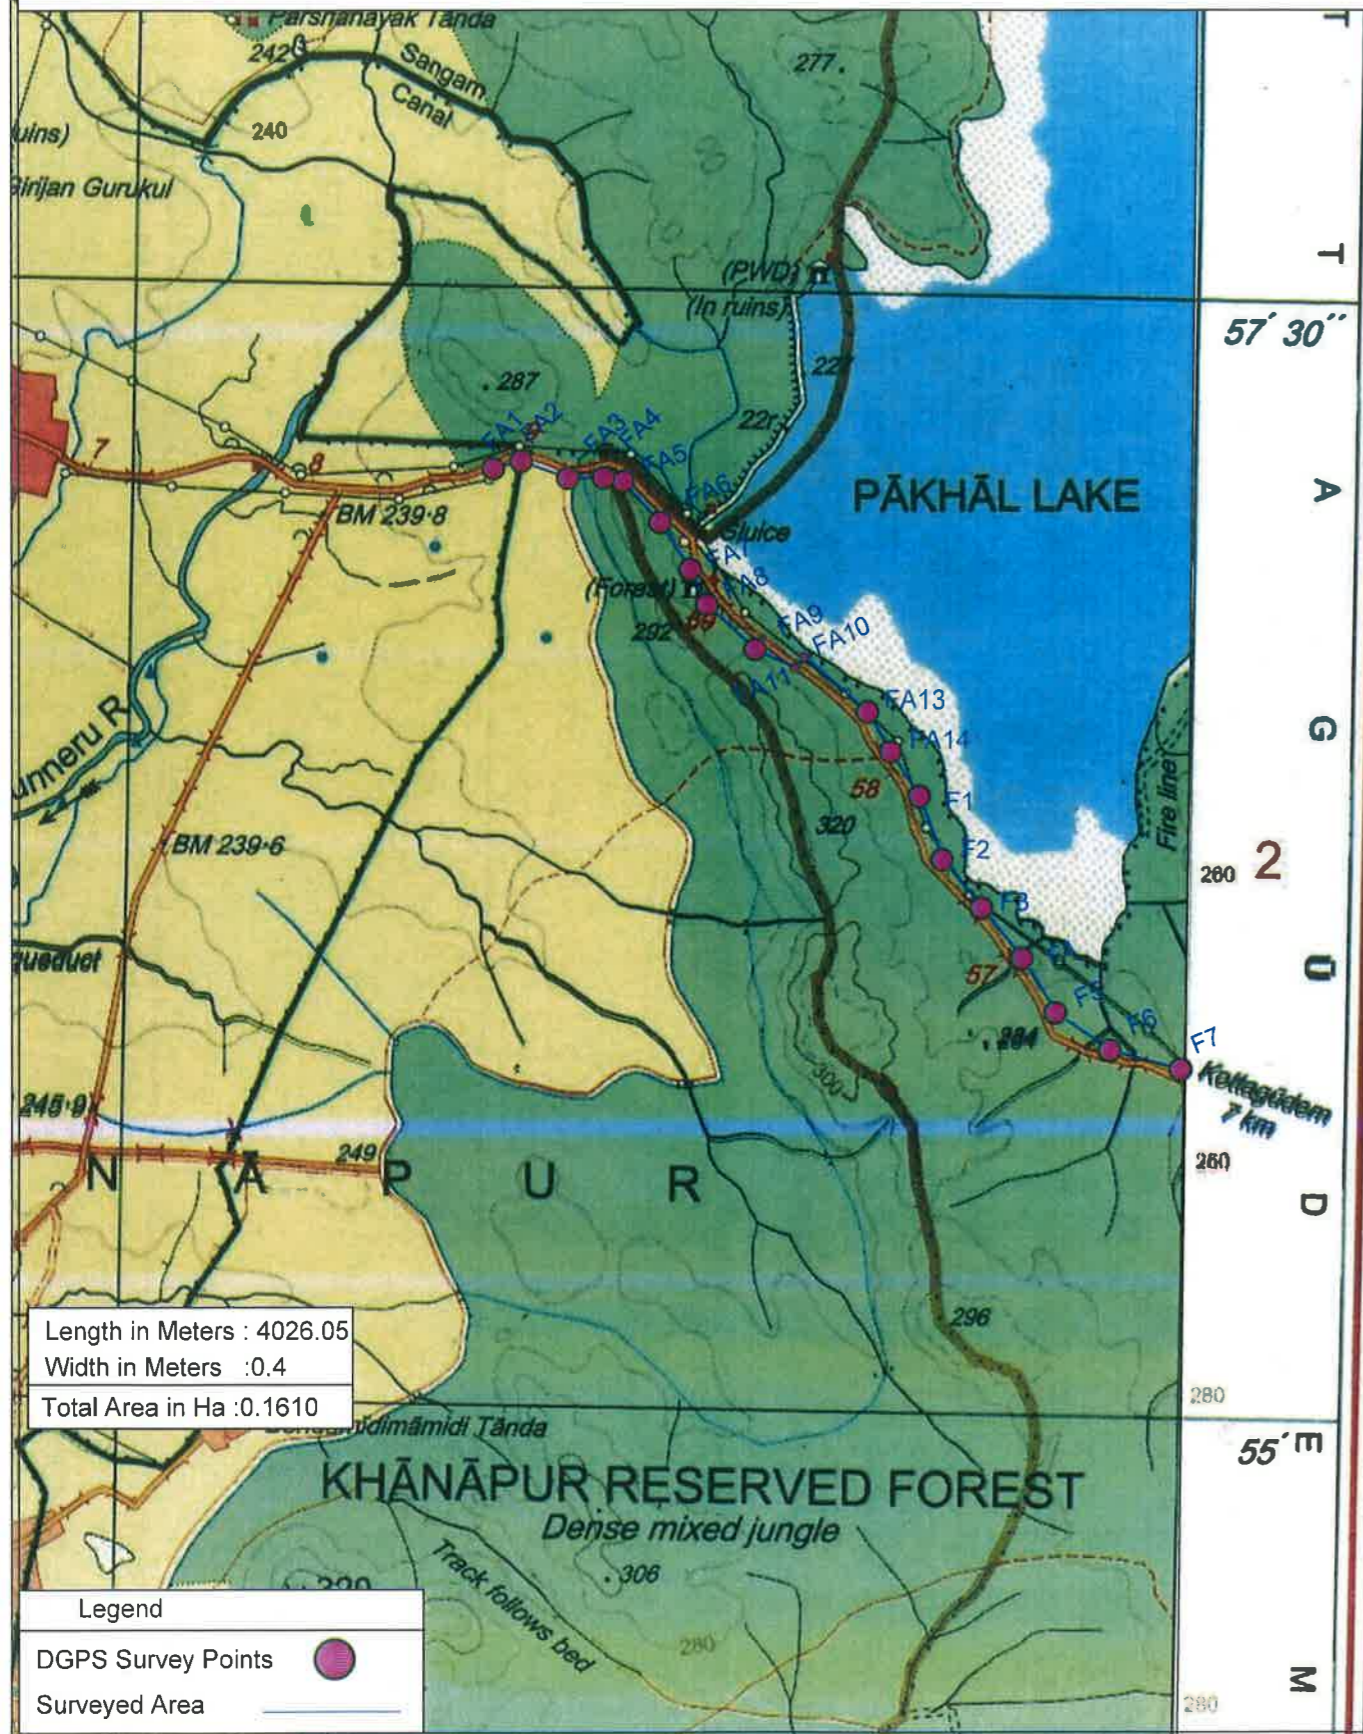

Map showing Forest Area for Diversion for Laying of OFC From Rompaid to Narsampet - In Favor of reliance JIO Infocomm Ltd.,
in Compartment No.662,672,0,676,674 in Khanapur Reserved Forest of Warangal R Division.

Scale : 1:30,000

S no	Name	Easting	Northing	Latitude	Longitude
1	FA1	391210.133	1985117.656	17.95147584	79.97267415
2	FA2	391323.926	1985147.334	17.95174972	79.97374705
3	FA3	391574.799	1985114.724	17.95146752	79.97611752
4	FA4	391701.722	1985129.077	17.95160355	79.97731519
5	FA 5	391772.252	1985108.382	17.95142003	79.97798222
6	FA6	391922.805	1984917.891	17.94970599	79.97941364
7	FA 7	392068.348	1984731.553	17.94802922	79.98079751
8	FA8	392126.896	1984594.311	17.94679184	79.98135741
9	FA9	392318.844	1984405.190	17.94509220	79.98317952
10	FA10	392461.412	1984329.276	17.94441318	79.98452954
11	FA11	392479.809	1984346.041	17.94456560	79.98470238
12	FA13	392740.652	1984121.237	17.94254683	79.98717675
13	FA14	392834.999	1983954.487	17.94104452	79.98807612
14	F1	392952.564	1983775.794	17.93943539	79.98919528
15	F2	393046.890	1983517.190	17.93710294	79.99009912
16	F3	393208.466	1983319.850	17.93532745	79.99163472
17	F4	393374.854	1983113.842	17.93347383	79.99321617
18	F5	393511.468	1982891.802	17.93147387	79.99451730
19	F6	393735.558	1982738.709	17.93010125	79.99664075
20	F7	394021.010	1982660.444	17.92940784	79.99933968

Kanaka Babu
