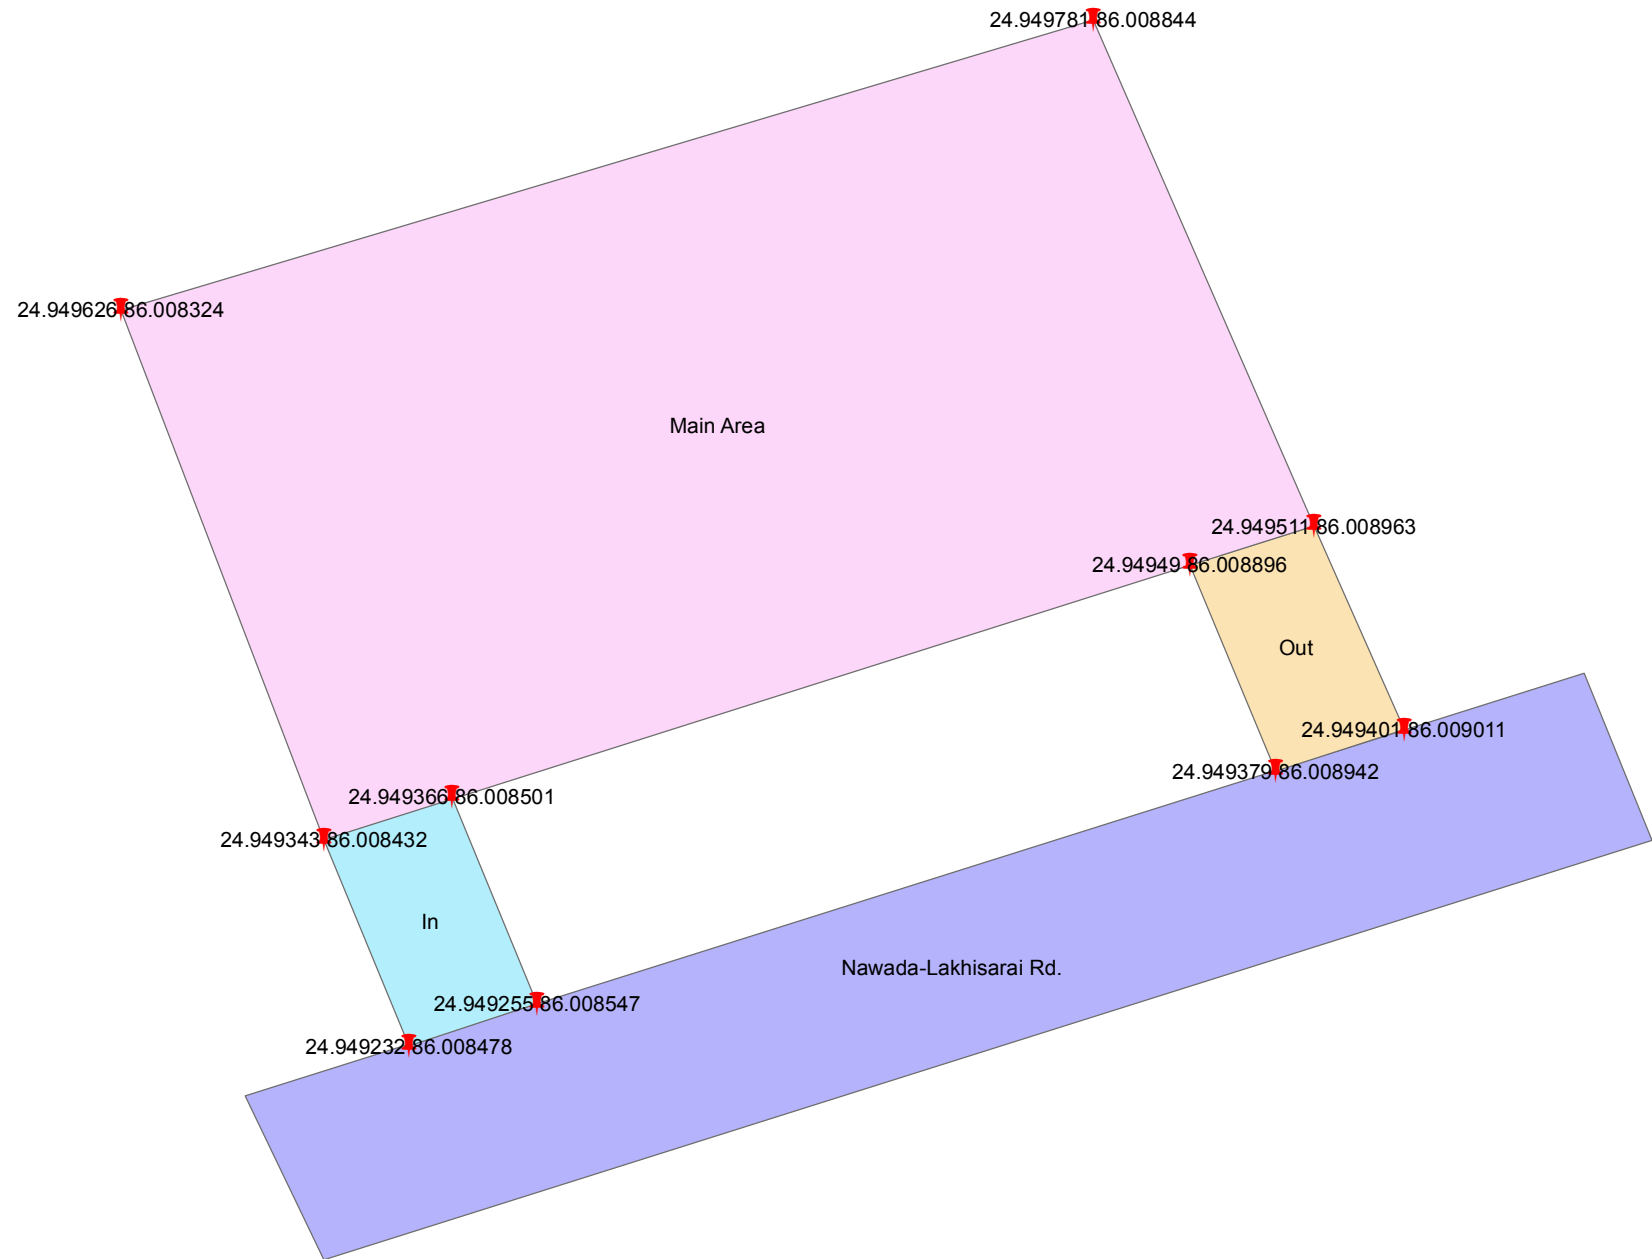

# Project Proposal of Retail Outlet Site at Nawada-Lakhisarai Road by Rajesh Kumar in Jamui.

**Index**

- GPS\_Location
- In
- Out
- Main Area
- Nawada-Lakhisarai Rd.