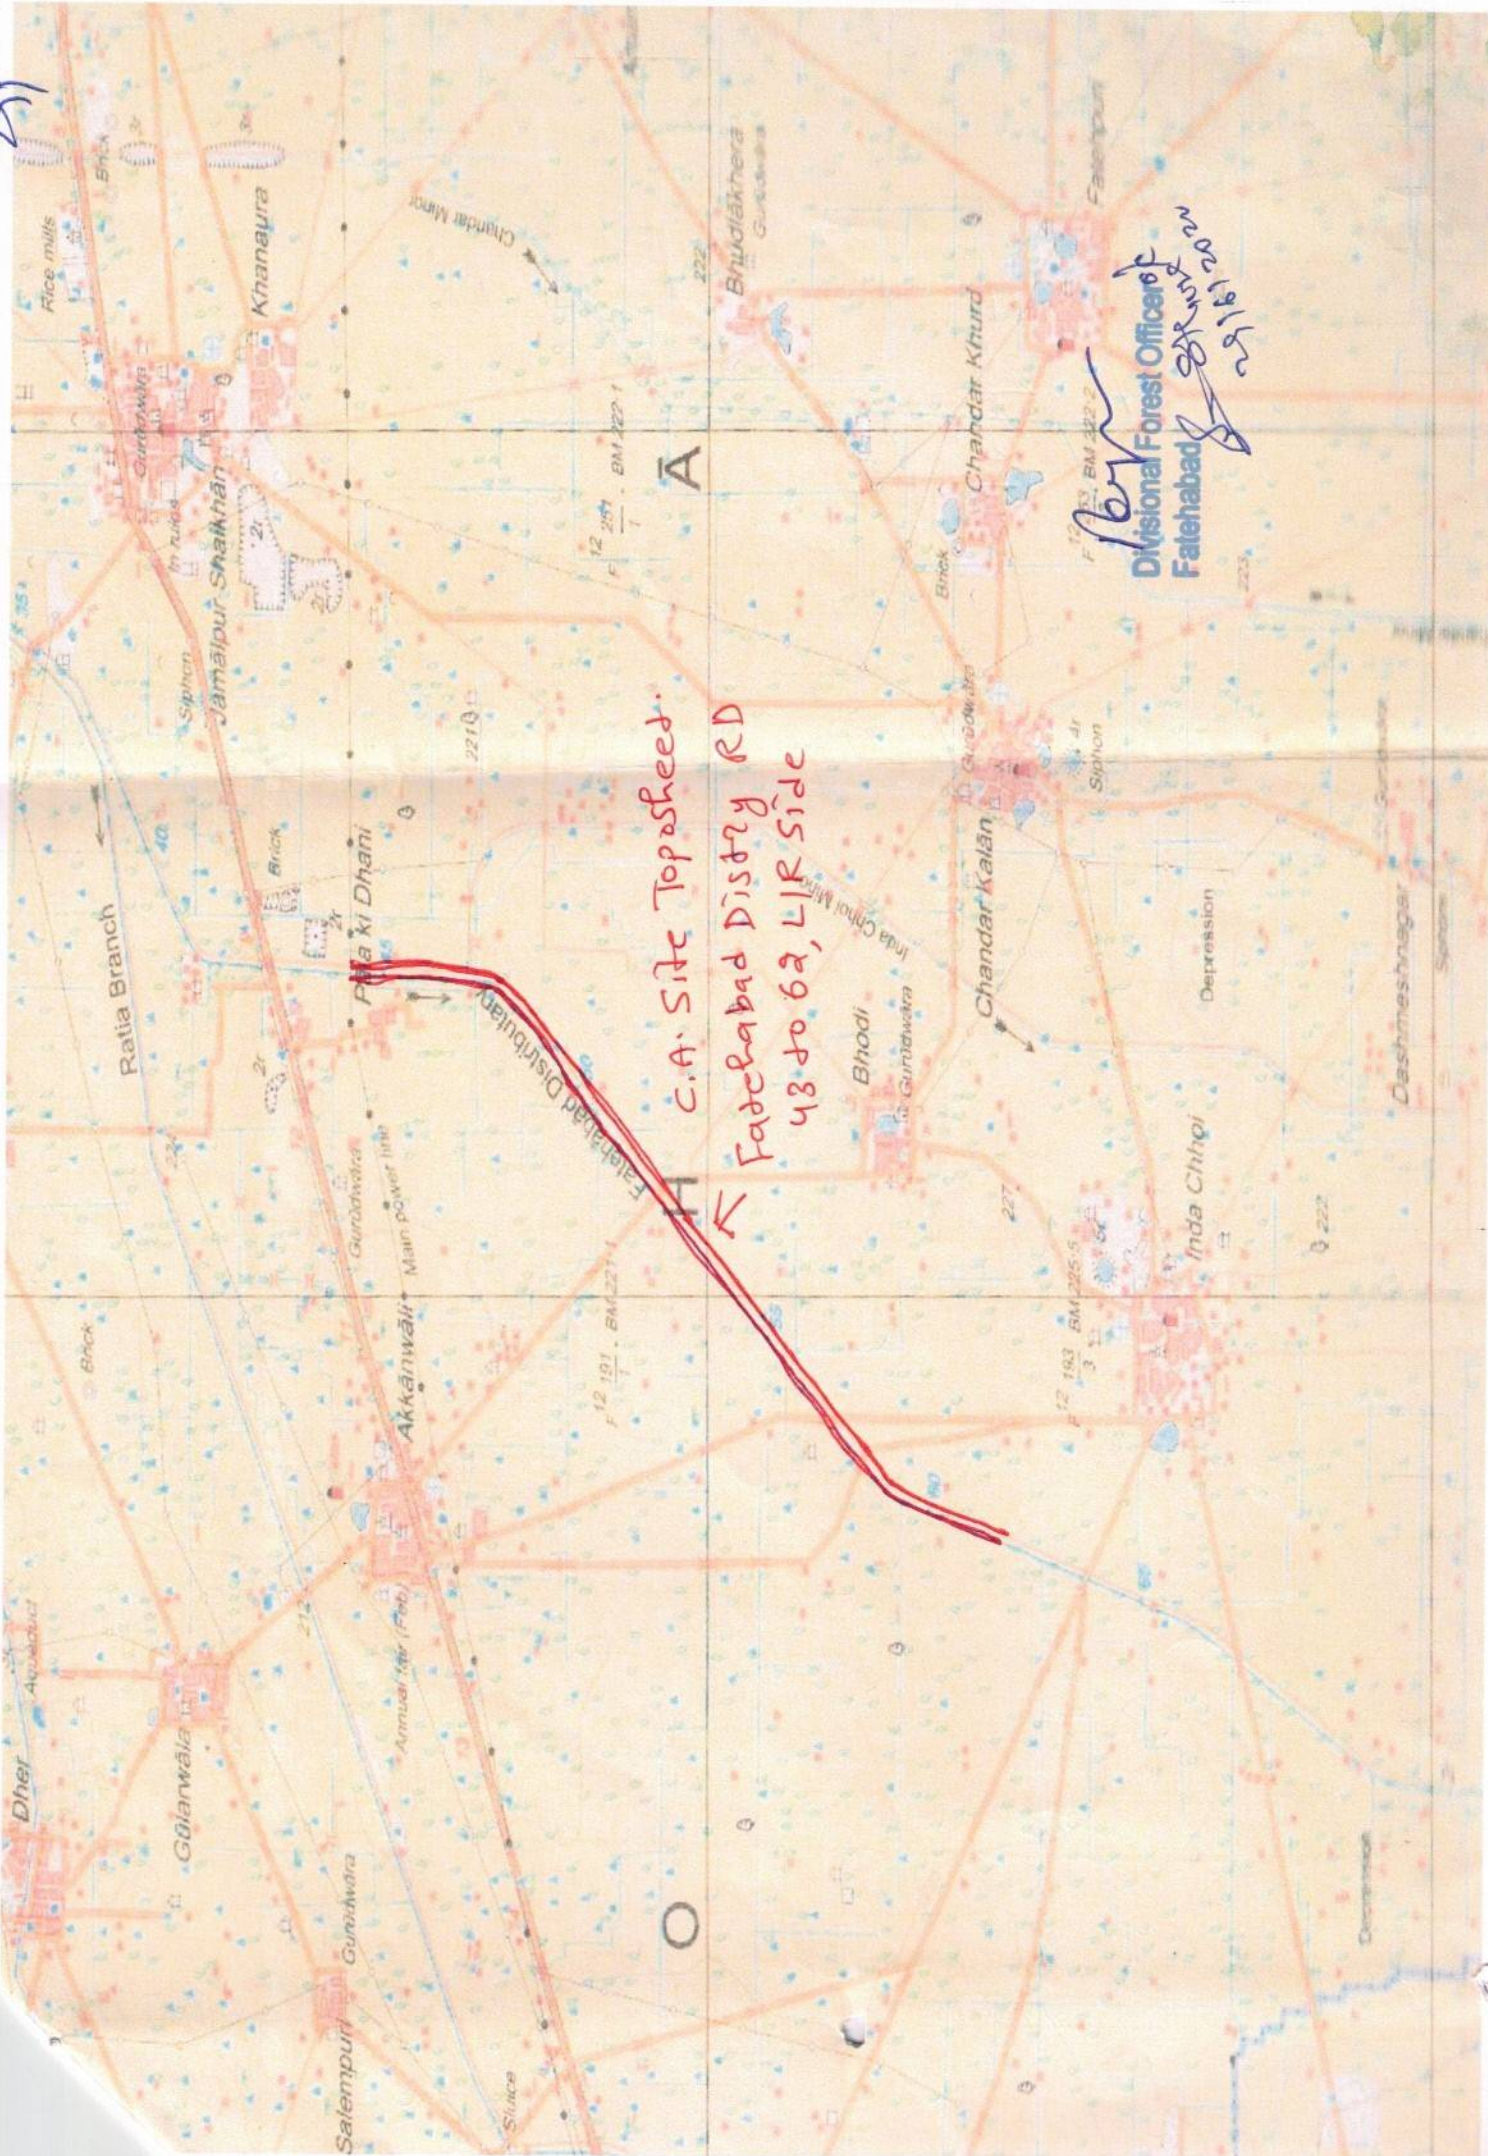

291

C.A. Site Toposheet.  
 Fatehabad Distry RD  
 43 to 62, L/R side

Divisional Forest Officer  
 Fatehabad  
 12/18/2022

293

Prop. Side

C. A. Side Toposheet  
Fatehabad Distry RD 78 to 140, R/Side

Divisional Forest Officer  
Fatehabad  
28/10/2020