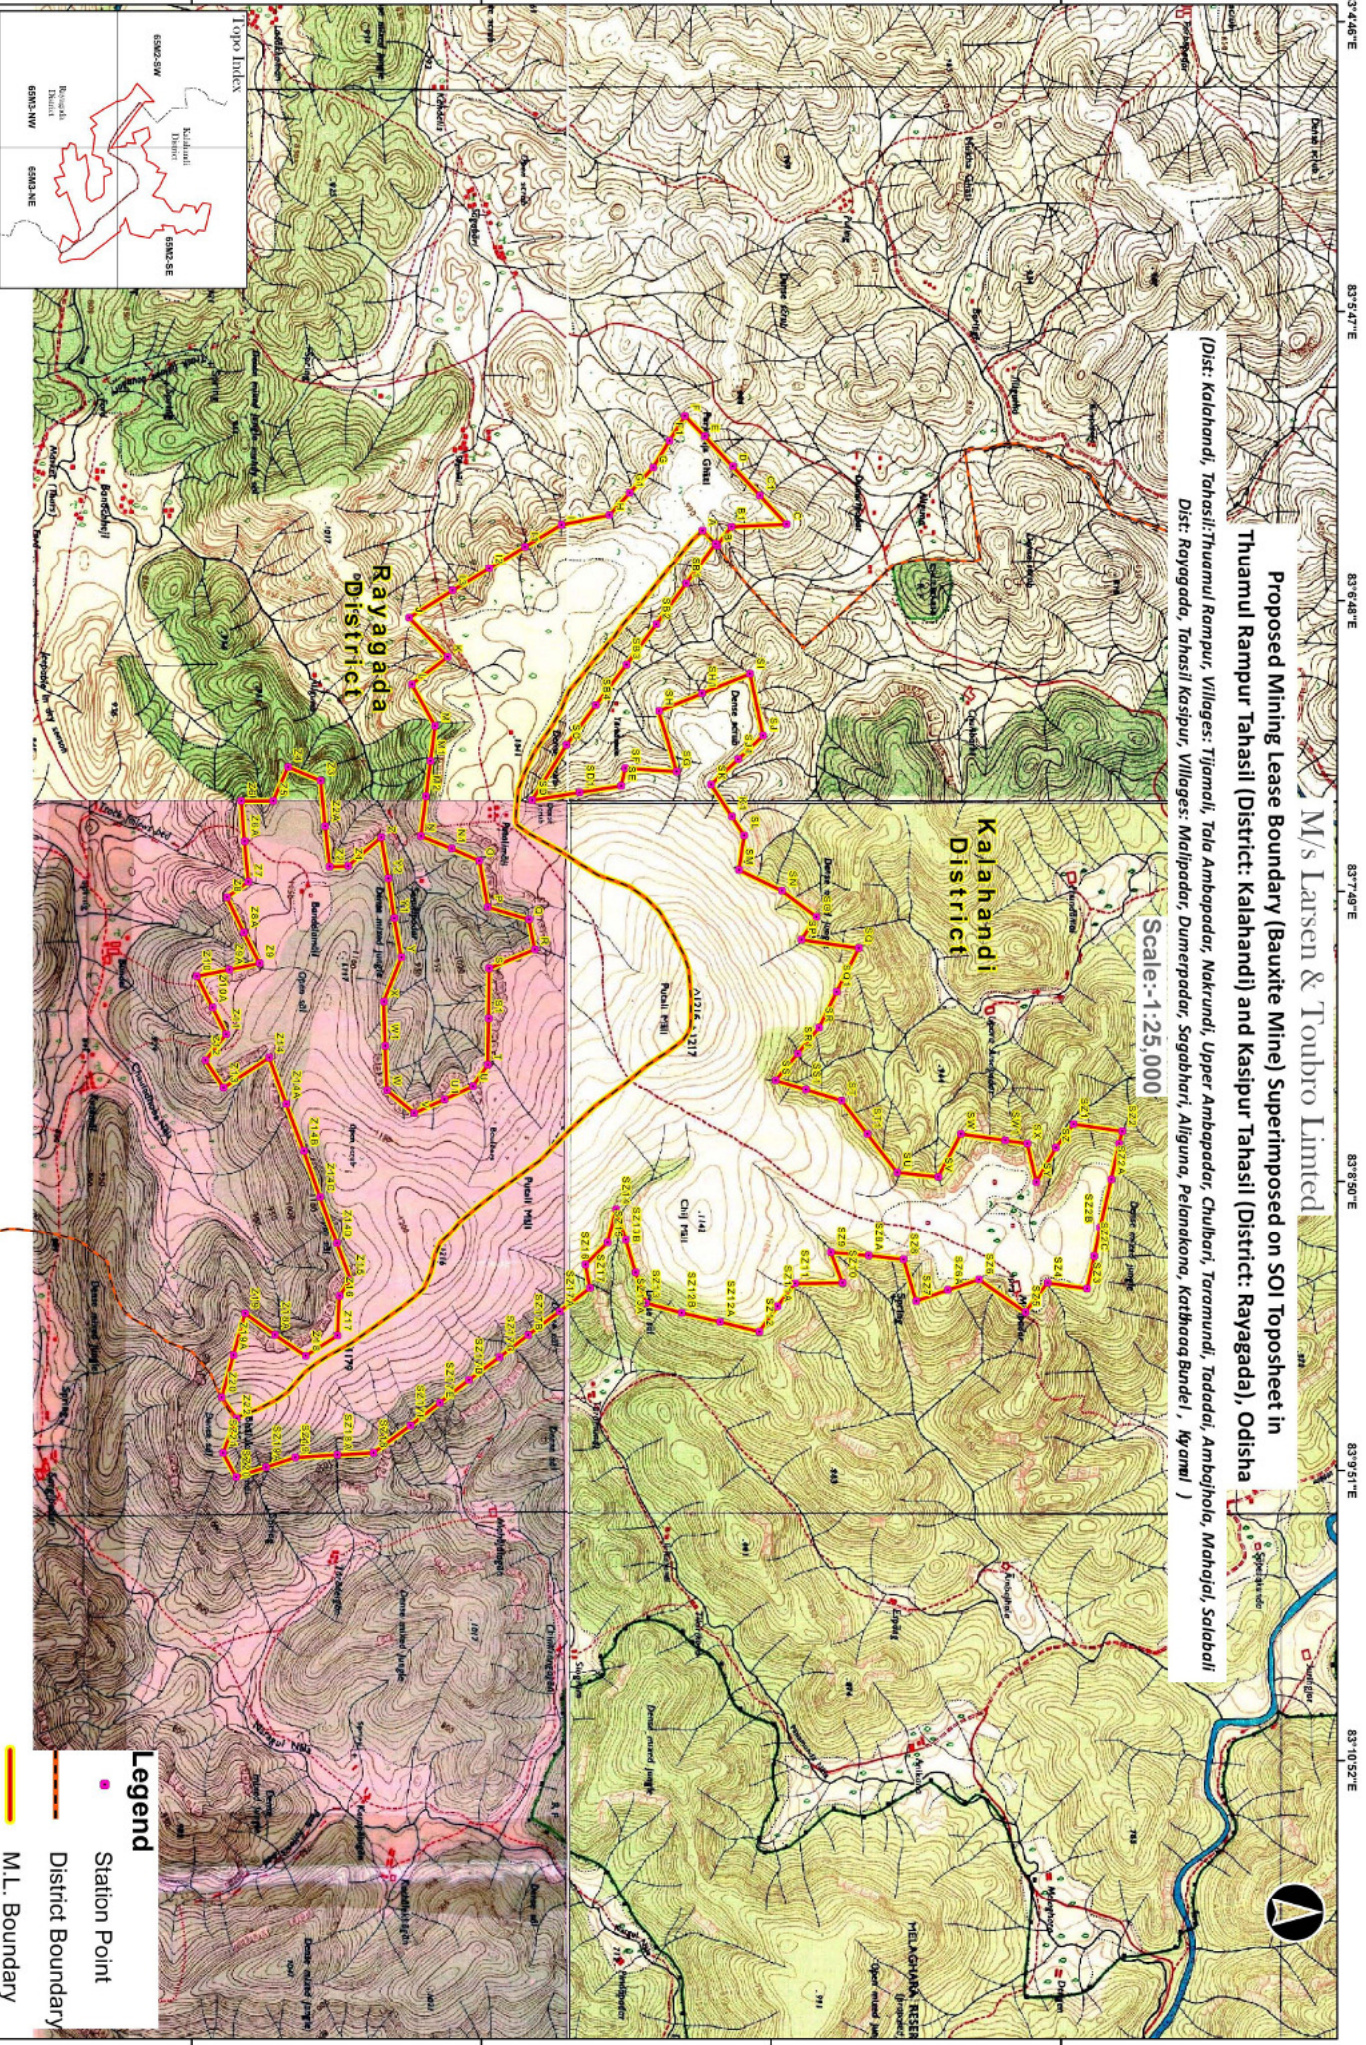

Proposed Mining Lease Boundary (Bauxite Mine) Superimposed on SOI Toposheet in Thuanul Rampur Tahasil (District: Kalahandi) and Kasipur Tahasil (District: Rayagada), Odisha

(Dist: Kalahandi, Tahasil: Thuanul Rampur, Villages: Trijani, Tale Ambapadar, Nekrundi, Upper Ambapadar, Chulbri, Taramundi, Todada, Ambajholia, Mahajal, Salaboli)
 (Dist: Rayagada, Tahasil: Kasipur, Villages: Malipadar, Dumrapadar, Sagbharti, Ailguna, Pelanikona, Kathaaga Bundel, Karami)

Scale:-1:25,000

Legend

- Station Point
- District Boundary
- M.L. Boundary