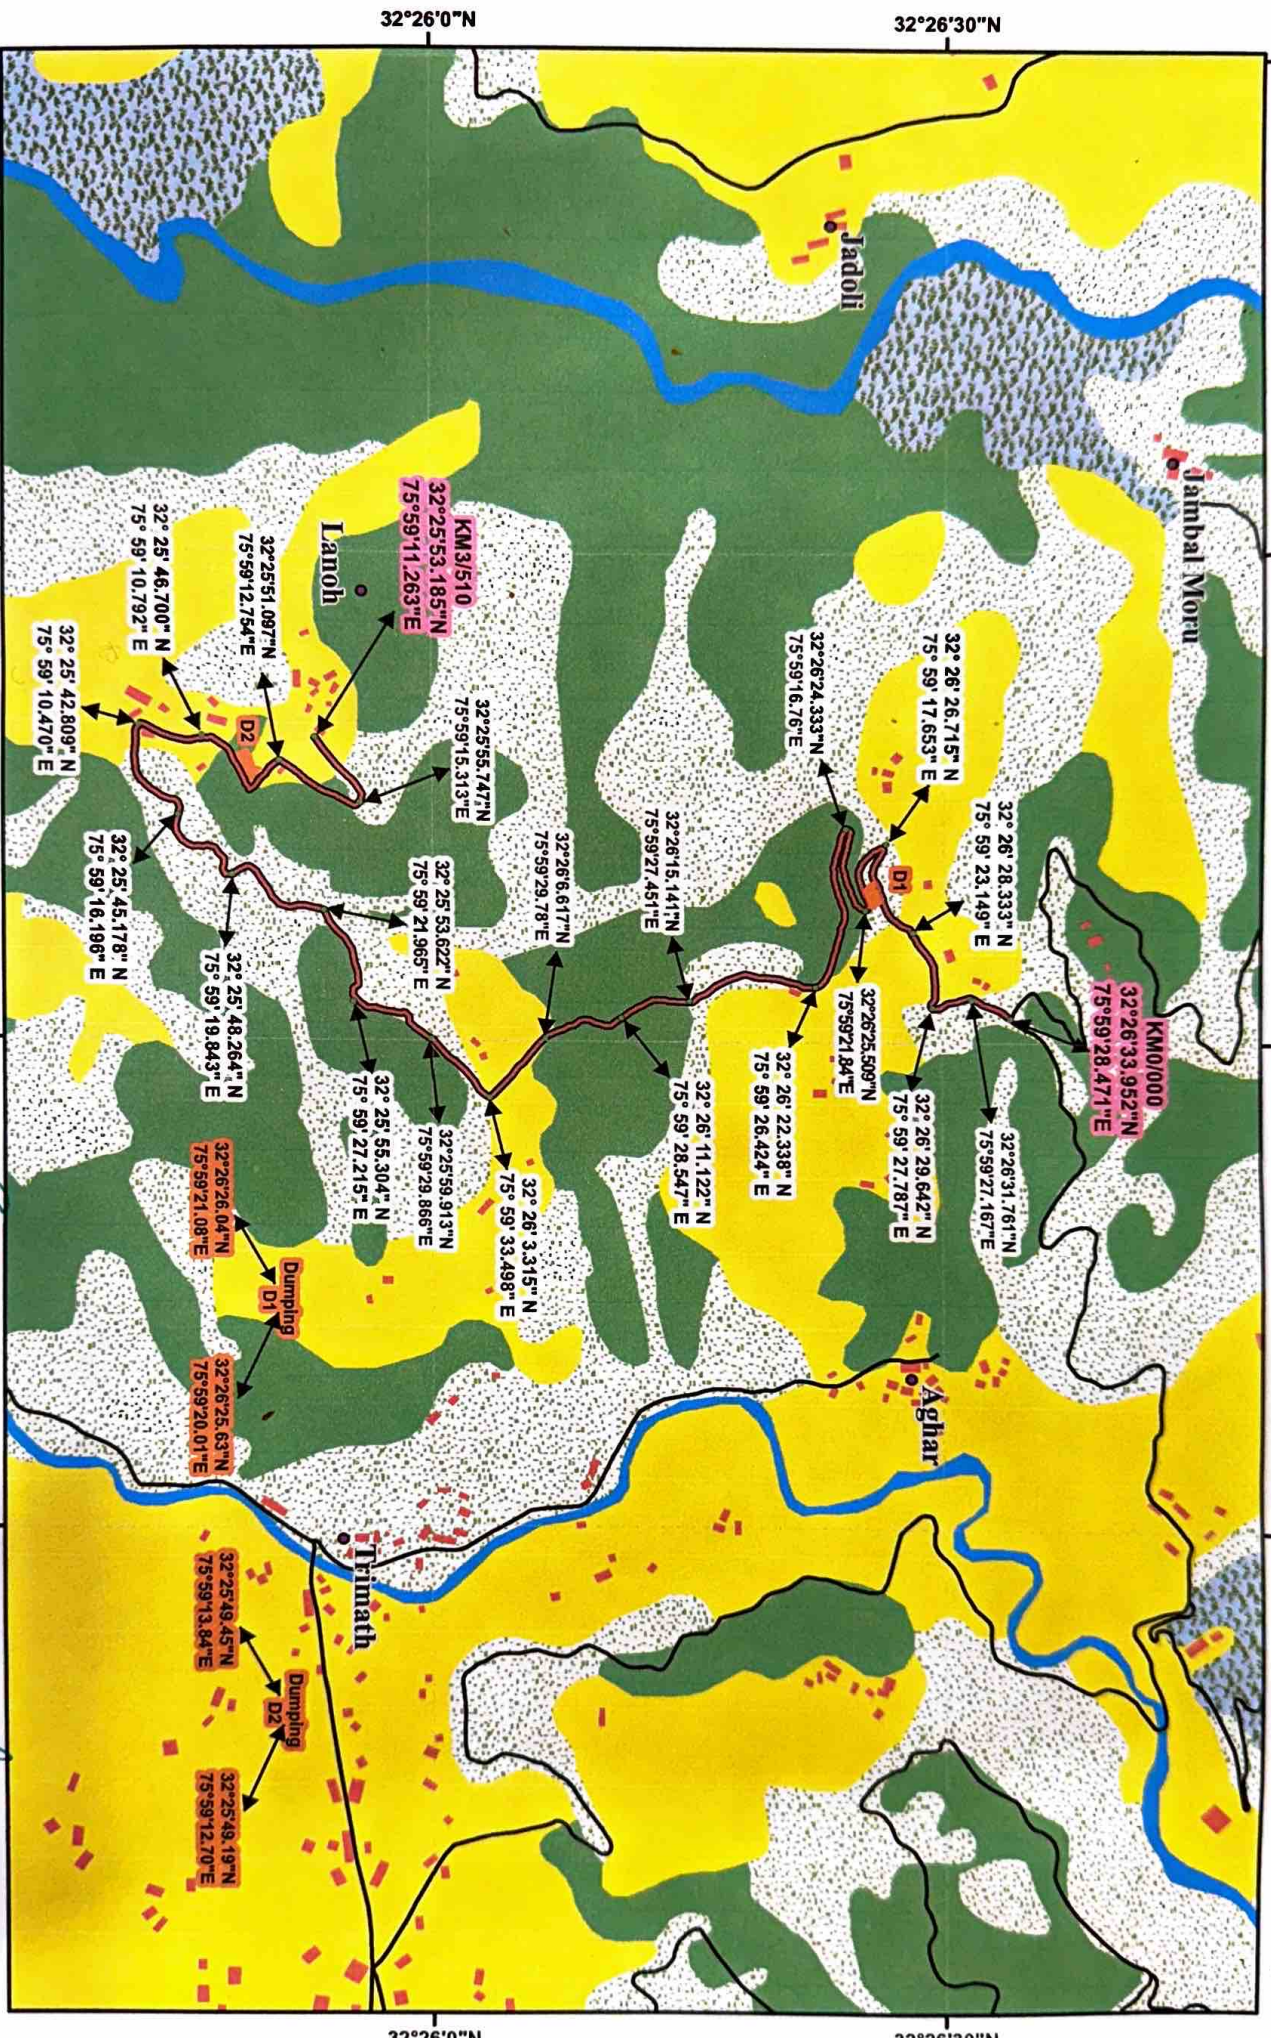

Digital Landuse Map for C/O Link Road From Gahar Da Chatu to village Lanoh (0/00 to 3/510KM)

Assistant Engineer
 Chowdari Division
 HPPWD Chowari

Executive Engineer
 Chowari Division
 HPPWD Chowari

(Signature)
 DFO Dalkuwa