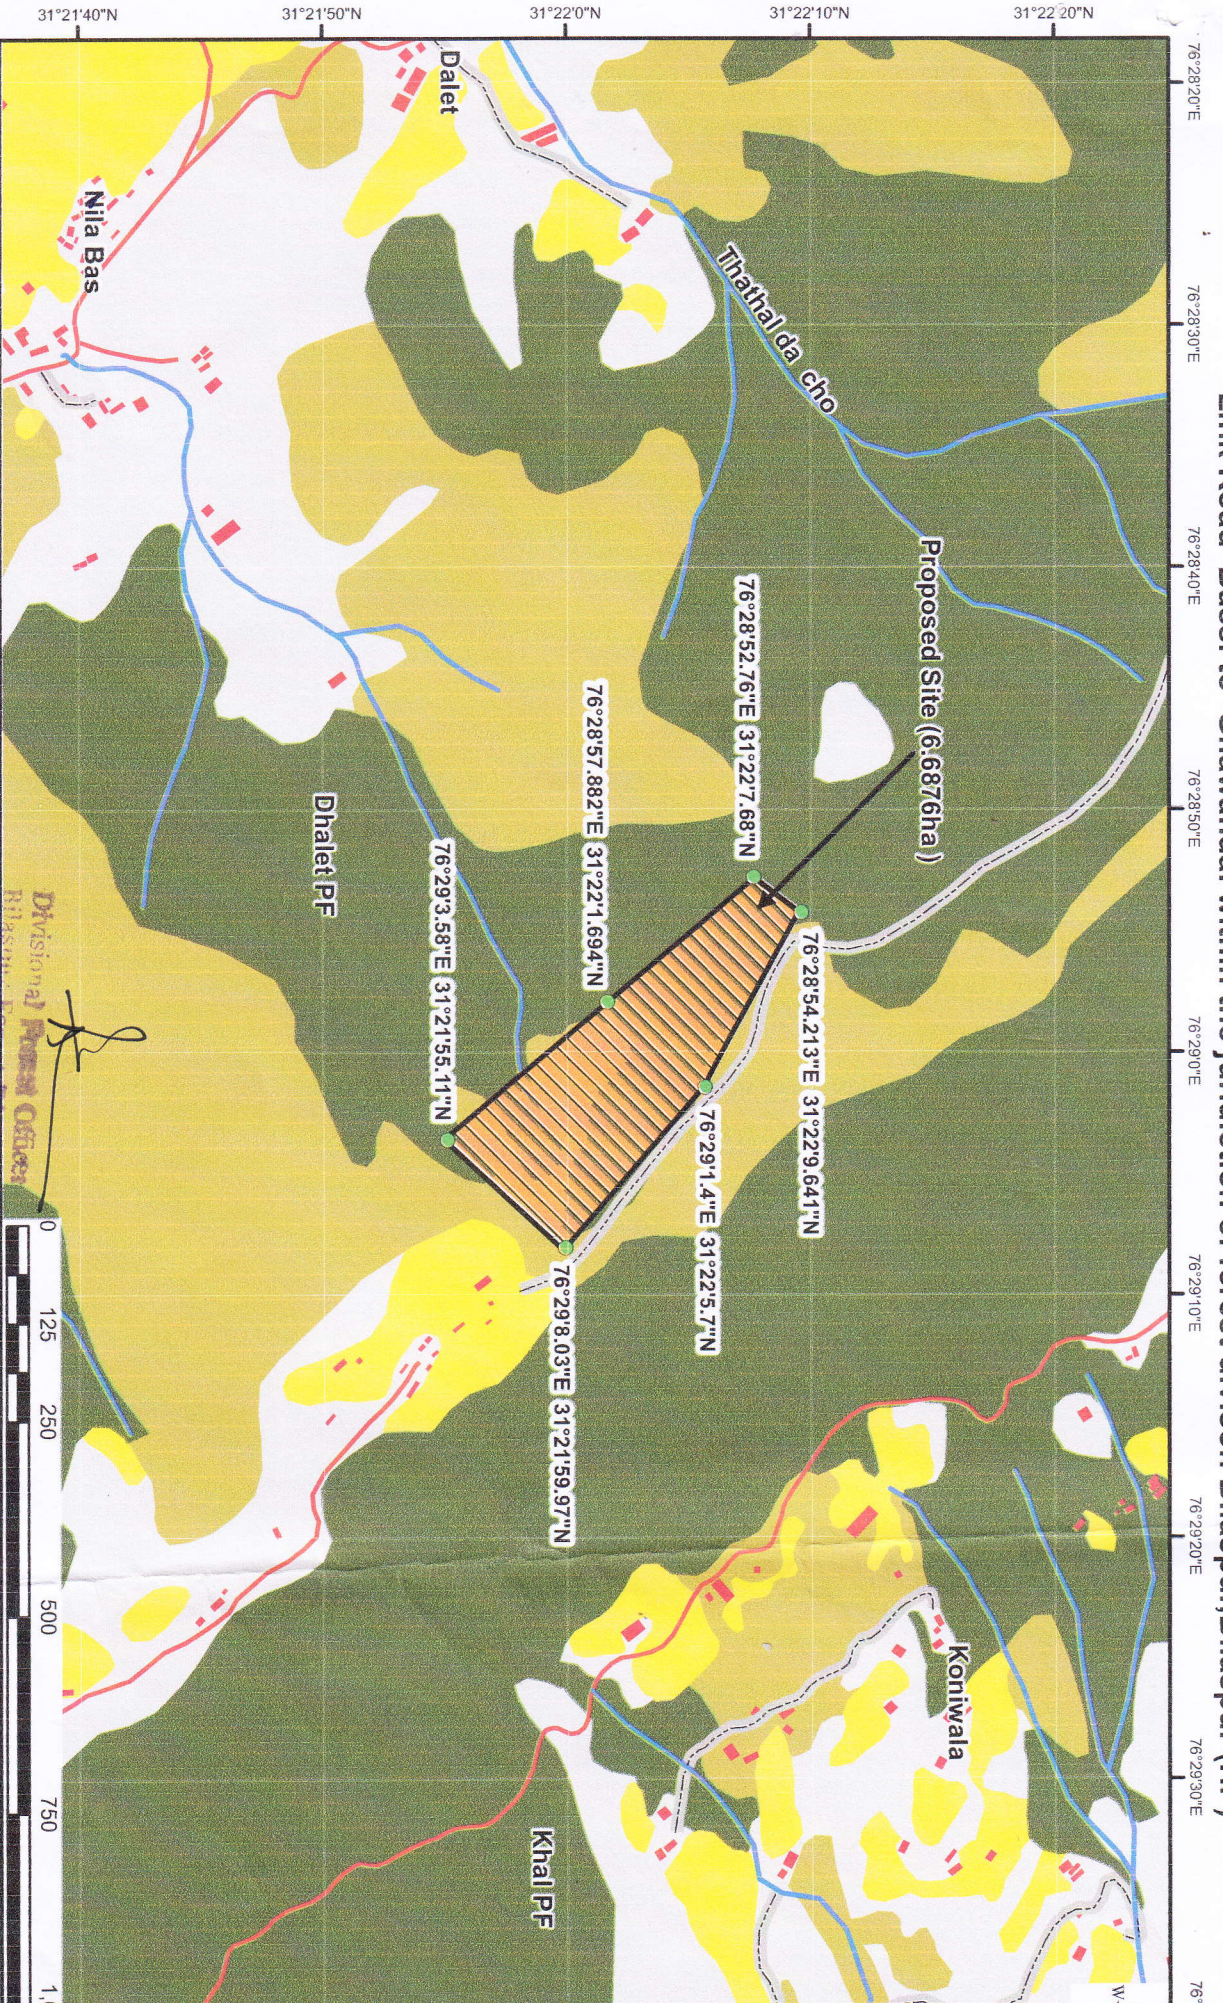

Digital CA Map of site DPF Dhalet of (6.6876 ha) in respect of Link Road Bassi to Ghawandal within the jurisdiction of forest division Bilsapur, Bilsapur (HP)

834

Legend

-  Proposed Site
-  Road
-  Drainage
-  Footpath
-  Builtup
-  Agriculture
-  Green cover
-  Shrubs
-  Open/Waste/Grass