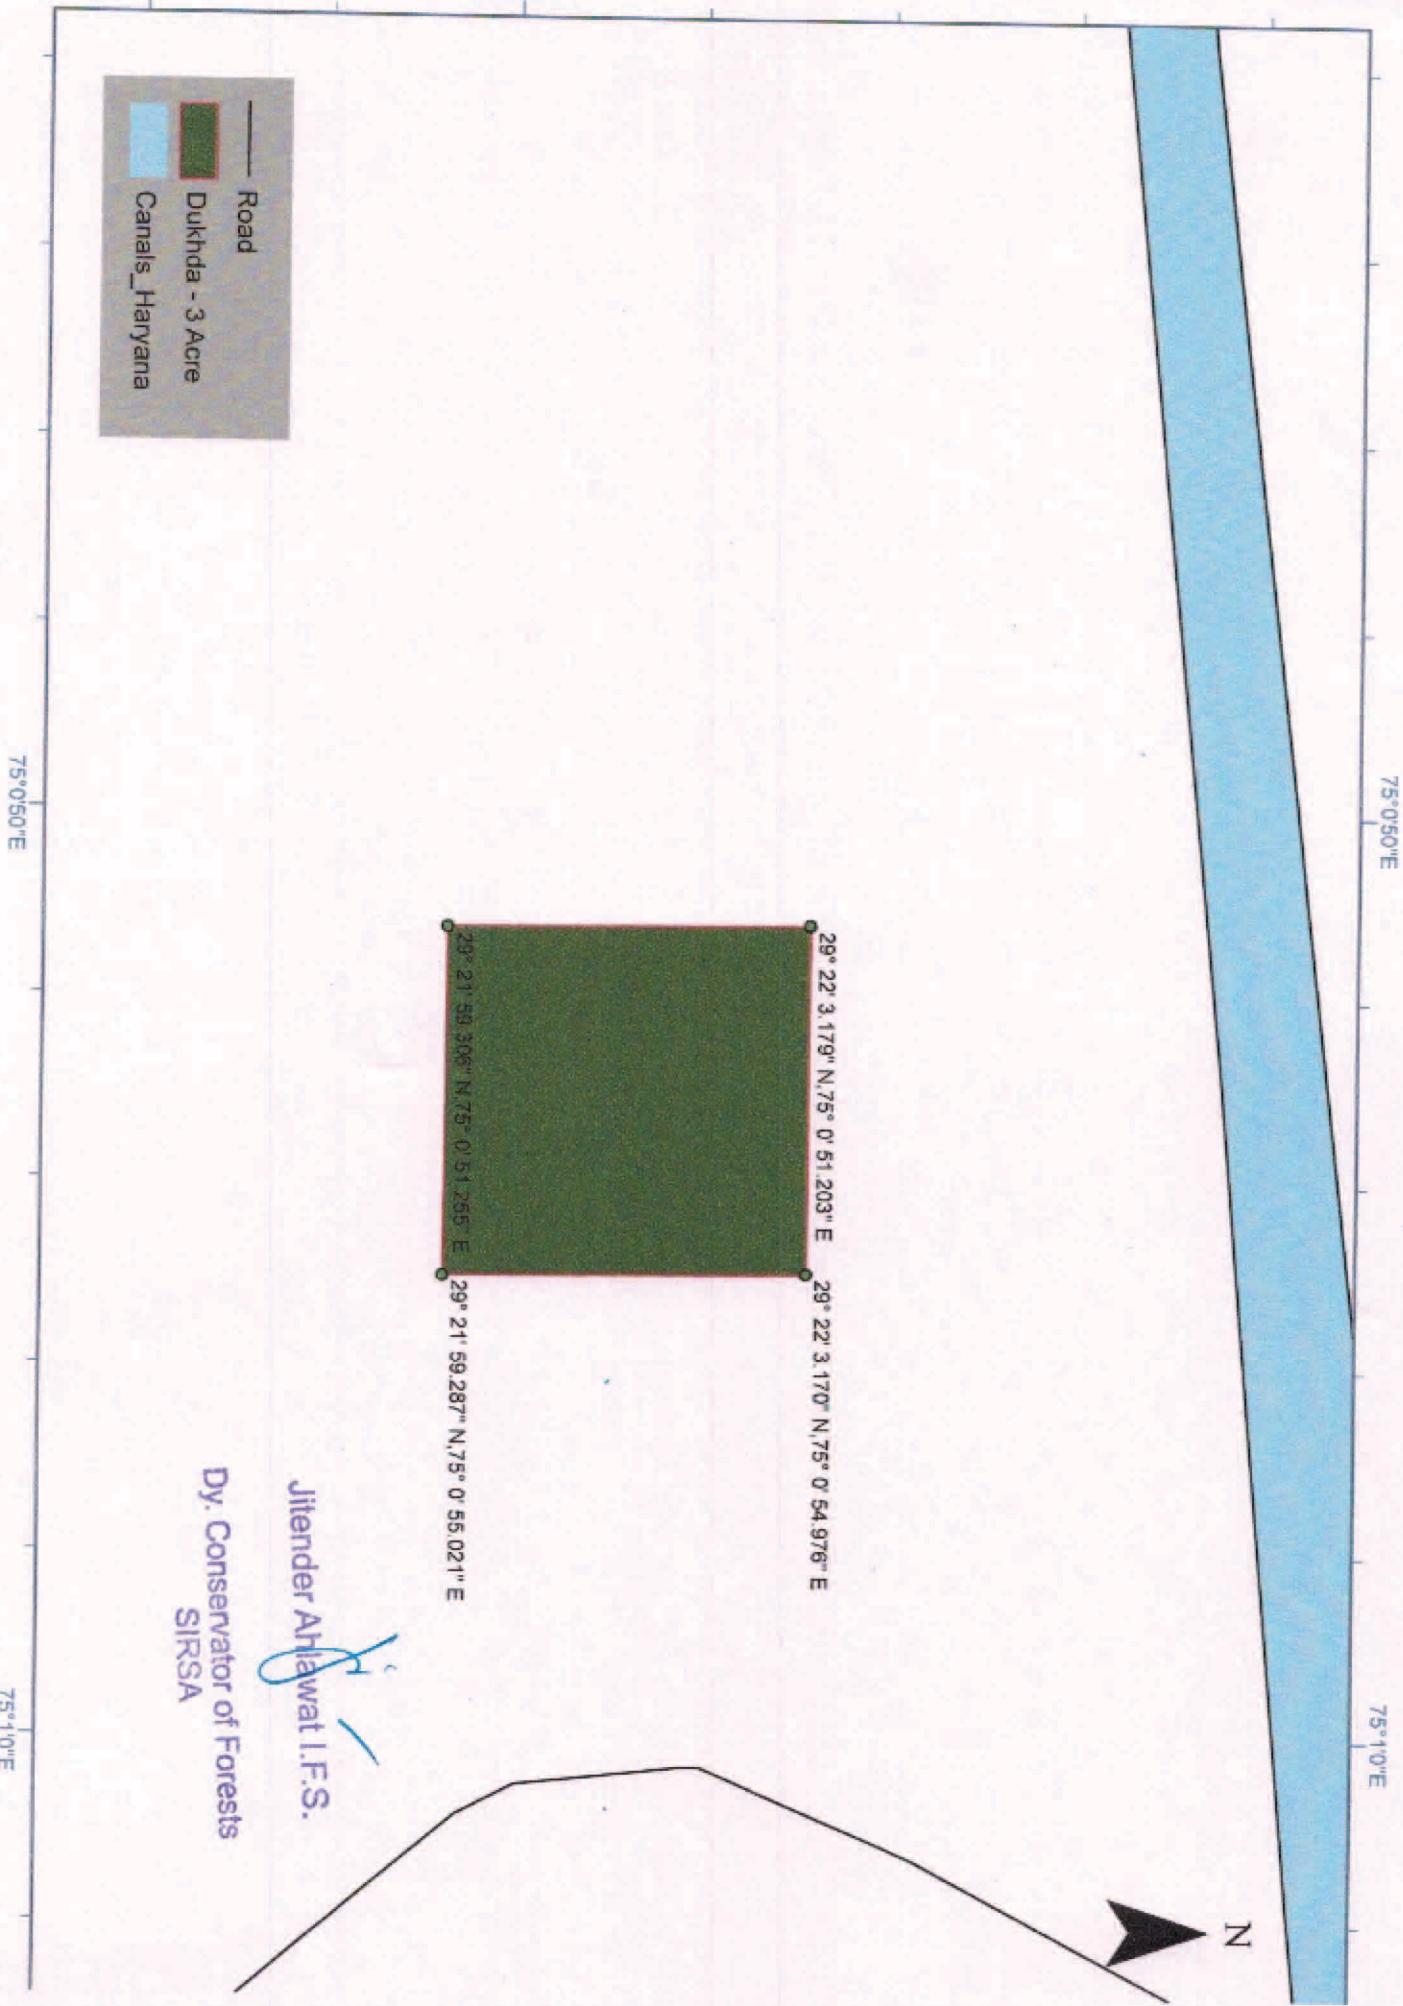

**Diversion of 22.36 Hect. of forest land for the Remodeling of Augmentation Canal from RD 0.00 Km (Hamida Head) to 75.250 Km (Sub Reach 0 to 20 Km) in Distt. Yamuna Nagar, Haryana having Site :- Dukhda - 3 Acre**

	Road
	Dukhda - 3 Acre
	Canals_Haryana

Jitender Ahlawat I.F.S.  
Dy. Conservator of Forests  
SIRSA