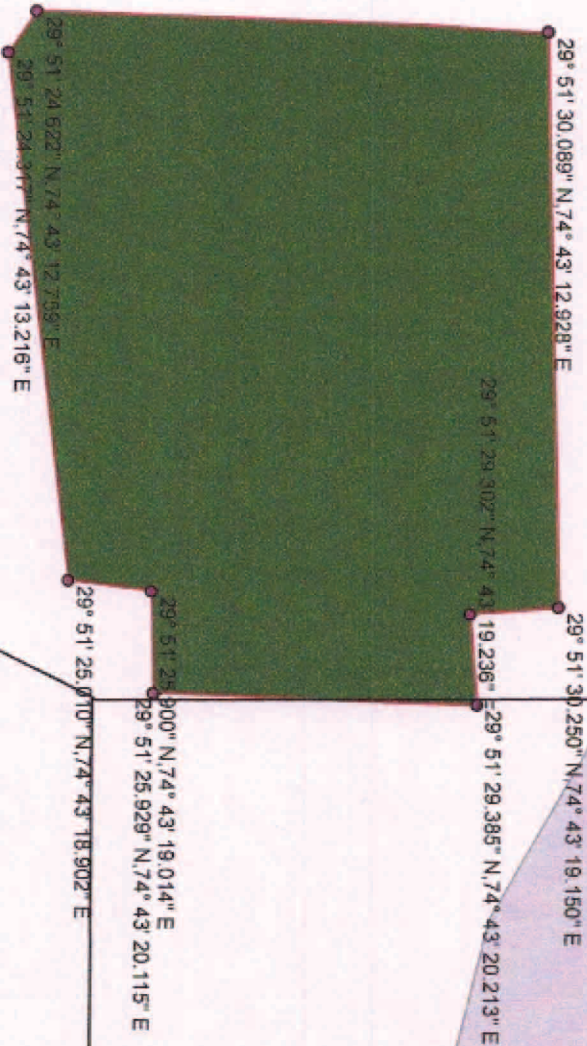

**Diversion of 22.36 Hect. of forest land for the Remodeling of Augmentation Canal from RD 0.00 Km (Hamida Head) to 75.250 KI (Sub Reach 0 to 20 Km) in Distt. Yamuna Nagar, Haryana having Site :- Maujgarh - 7.8 Acre**

74°43'10"E

74°43'20"E

29°51'30"N

Legend:

- Road
- Maujgarh - 7.8 Acre
- Canals\_Haryana

74°43'10"E

74°43'20"E

Jitender Ahlawat I.F.S.  
 Dy. Conservator of Forests  
 SIRSA