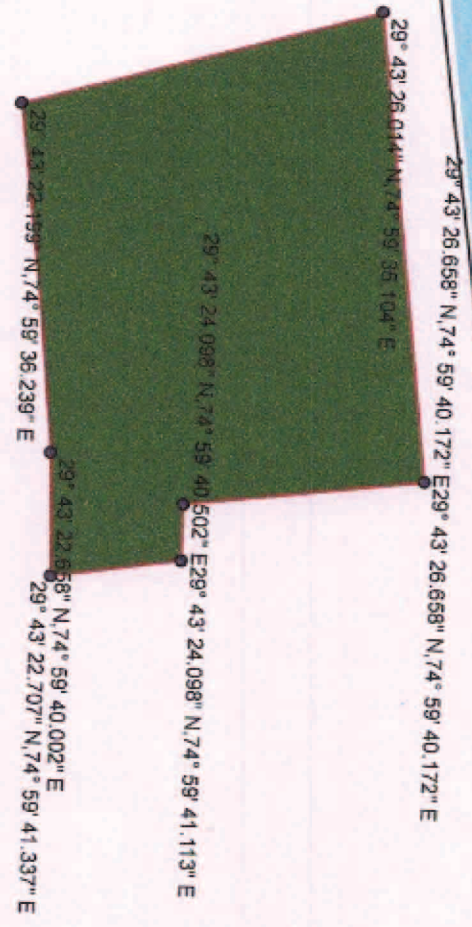

PROVISION OF 4.0 Hect. of forest land for the Remodeling of Augmentation Canal from RD 0.00 Km (Hamida Head) to 75.250 Km (Sub Reach 0 to 20 Km) in Distt. Yamuna Nagar, Haryana having Site :- Badaguda Dolatpur- 4.0 Acre

29°43'30"N

74°59'30"E

74°59'40"E

74°59'30"E

74°59'40"E

	Road
	Badaguda Dolatpur- 4.0 Acre
	Canals_Haryana

Jitender Ahlawat I.F.S.
 Dy. Conservator of Forests
 SIRSA