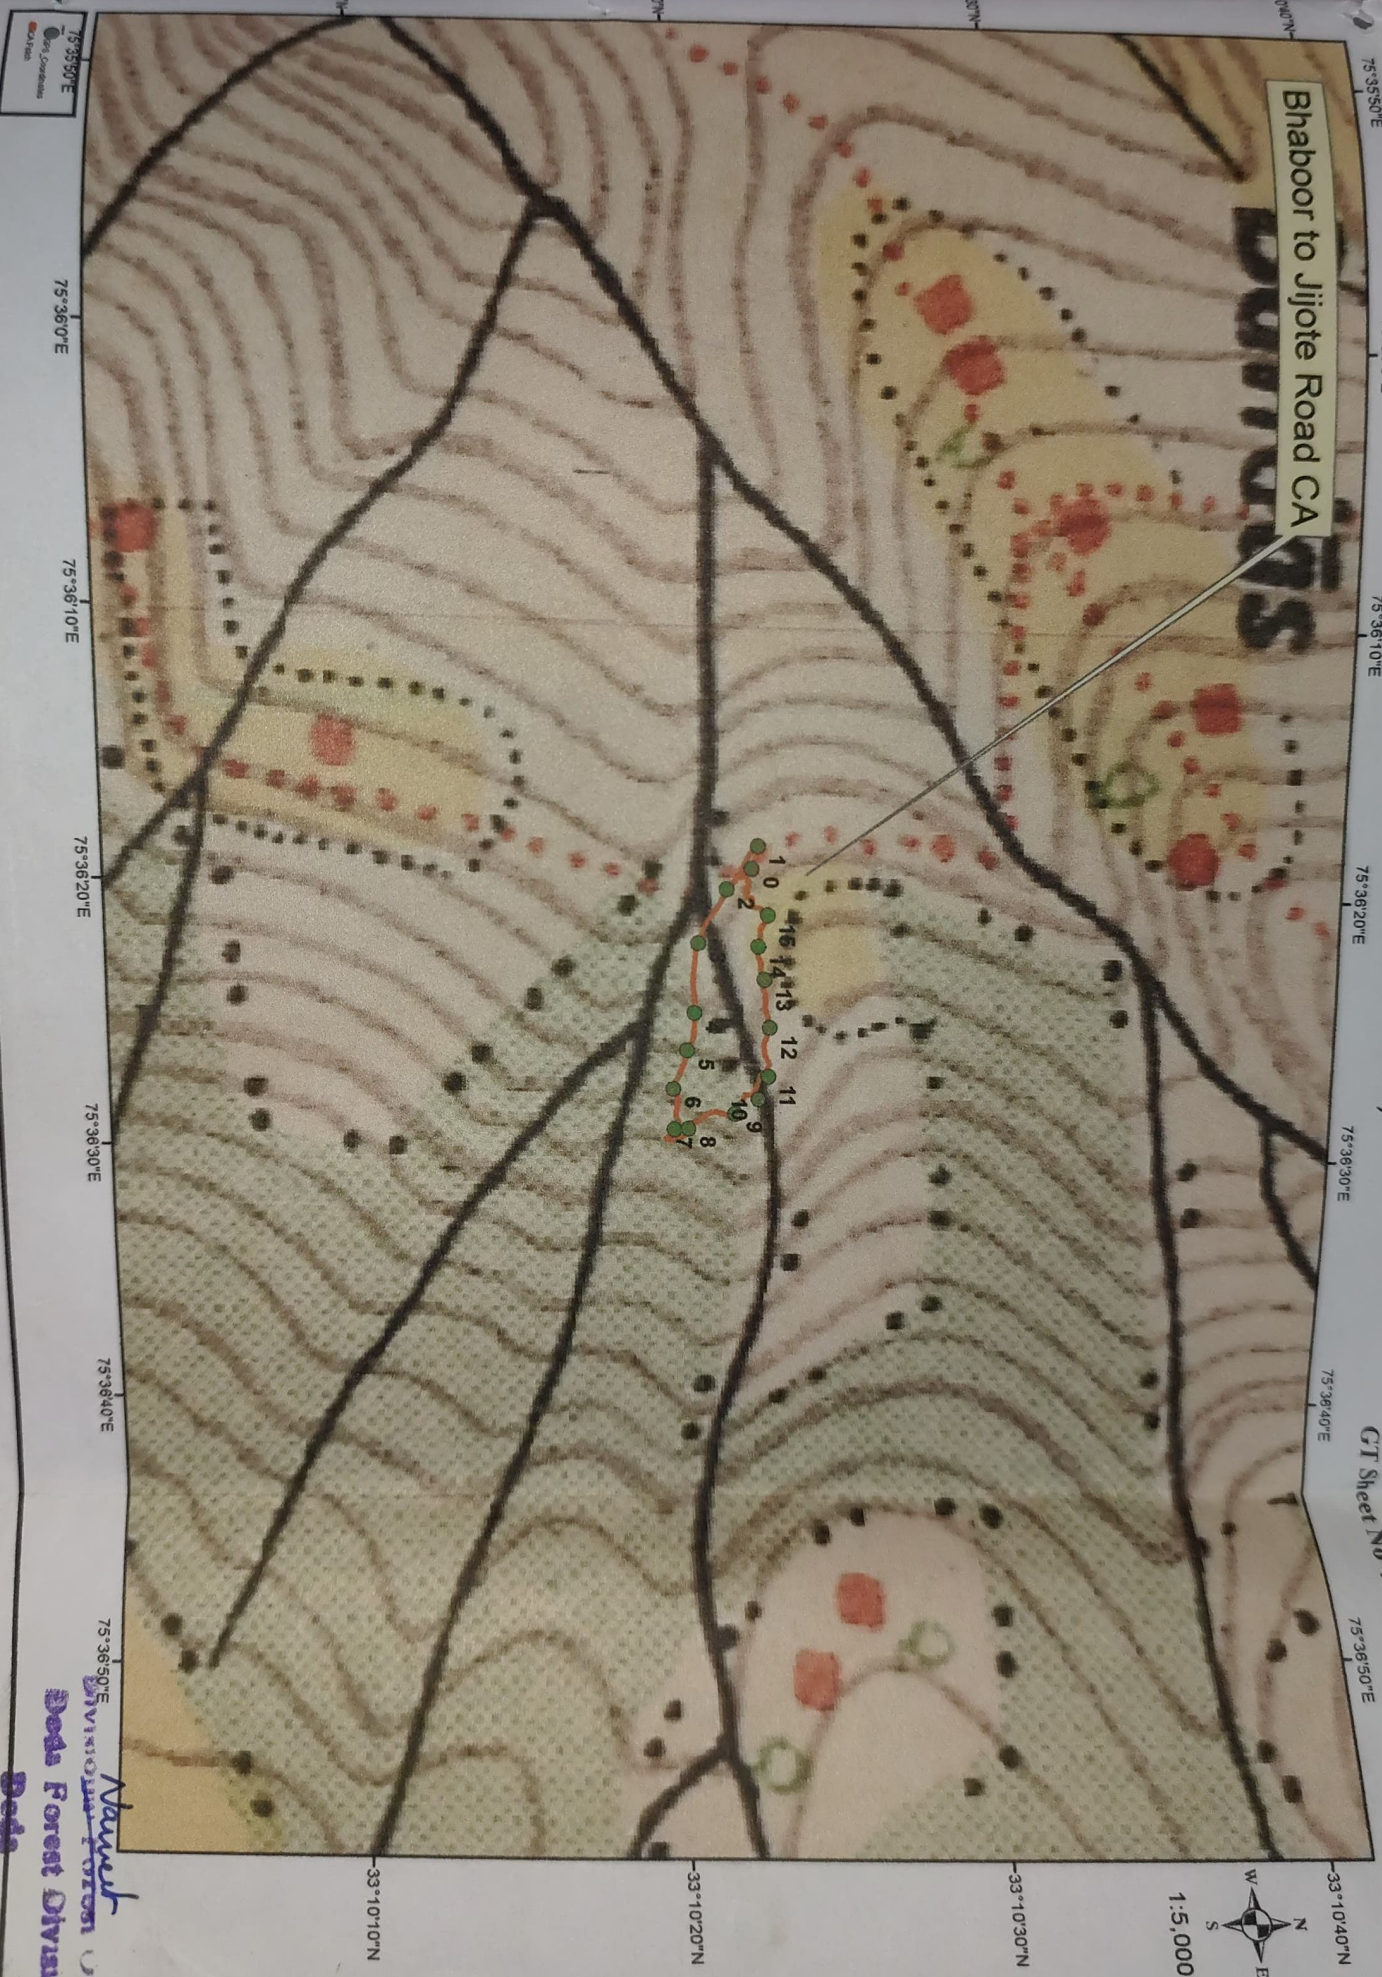

Bhaboor to Jijote Road CA

SOI Map (CA Patch)

GT Sheet No 43 O/12

1:5,000

Navar
DIVISIONAL OFFICE
Deas Forest Division
Deas

45