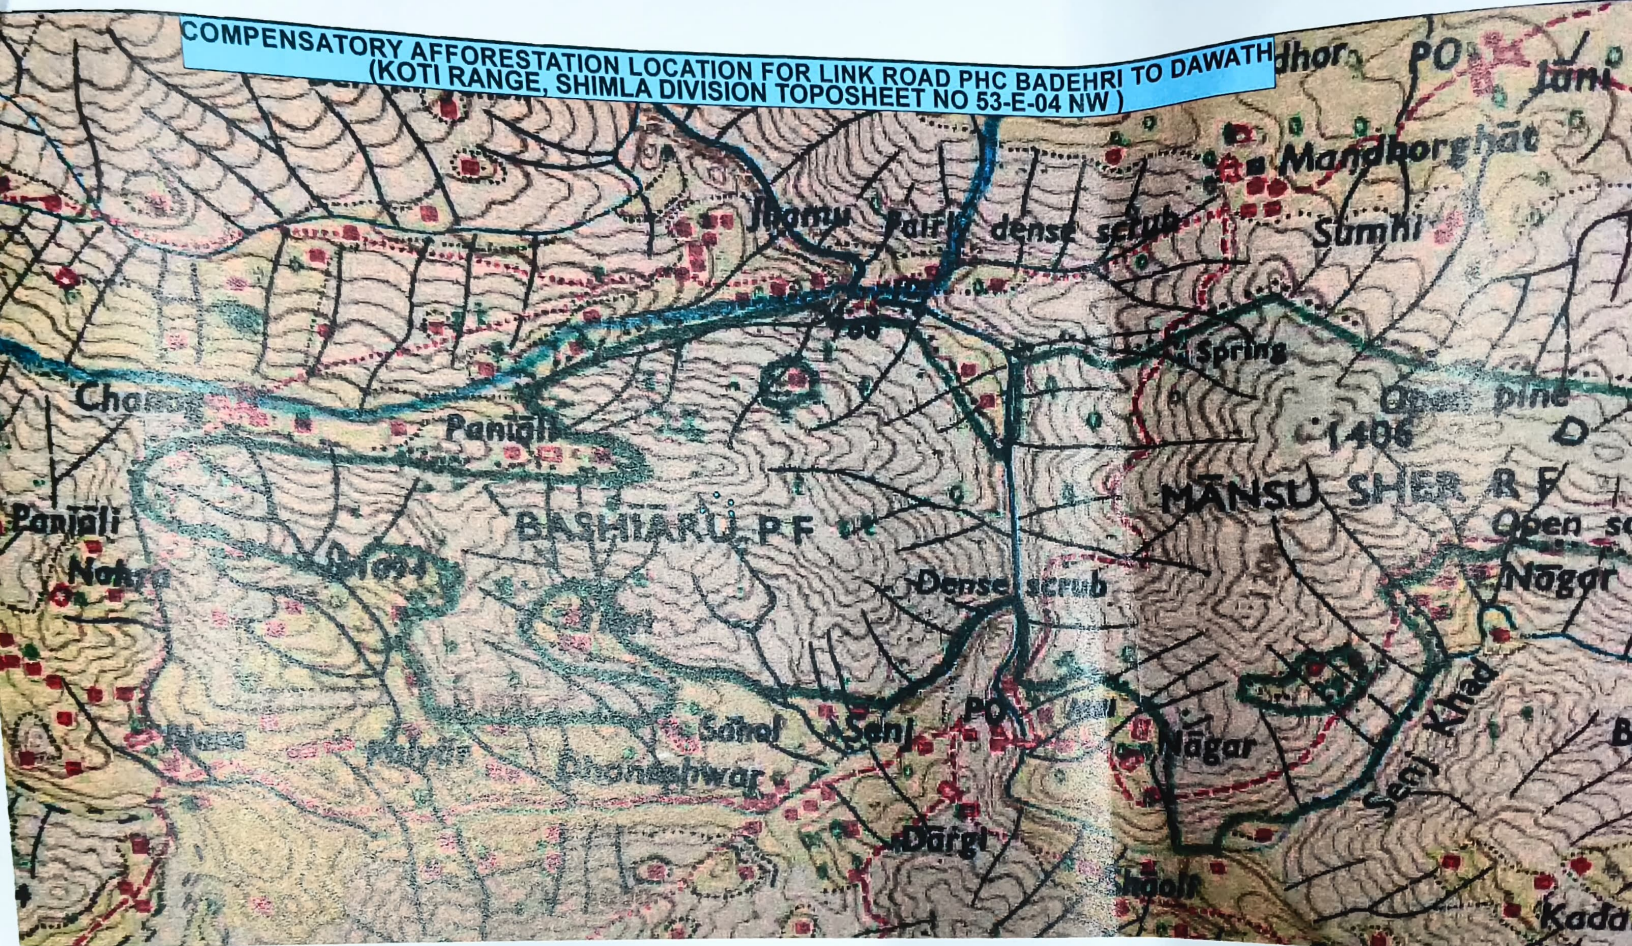

COMPENSATORY AFFORESTATION LOCATION FOR LINK ROAD PHC BADEHRI TO DAWATH
(KOTI RANGE, SHIMLA DIVISION TOPOSHEET NO 53-E-04 NW)

e/s
Divisional Forest Officer
Shimla Forest Division
SHIMLA

COMPENSATORY AFFORESTATION LOCATION FOR LINK ROAD PHC BADEHRI TO DAWATH
(KOTI RANGE, SHIMLA DIVISION TOPOSHEET NO 53-E-04 NW)