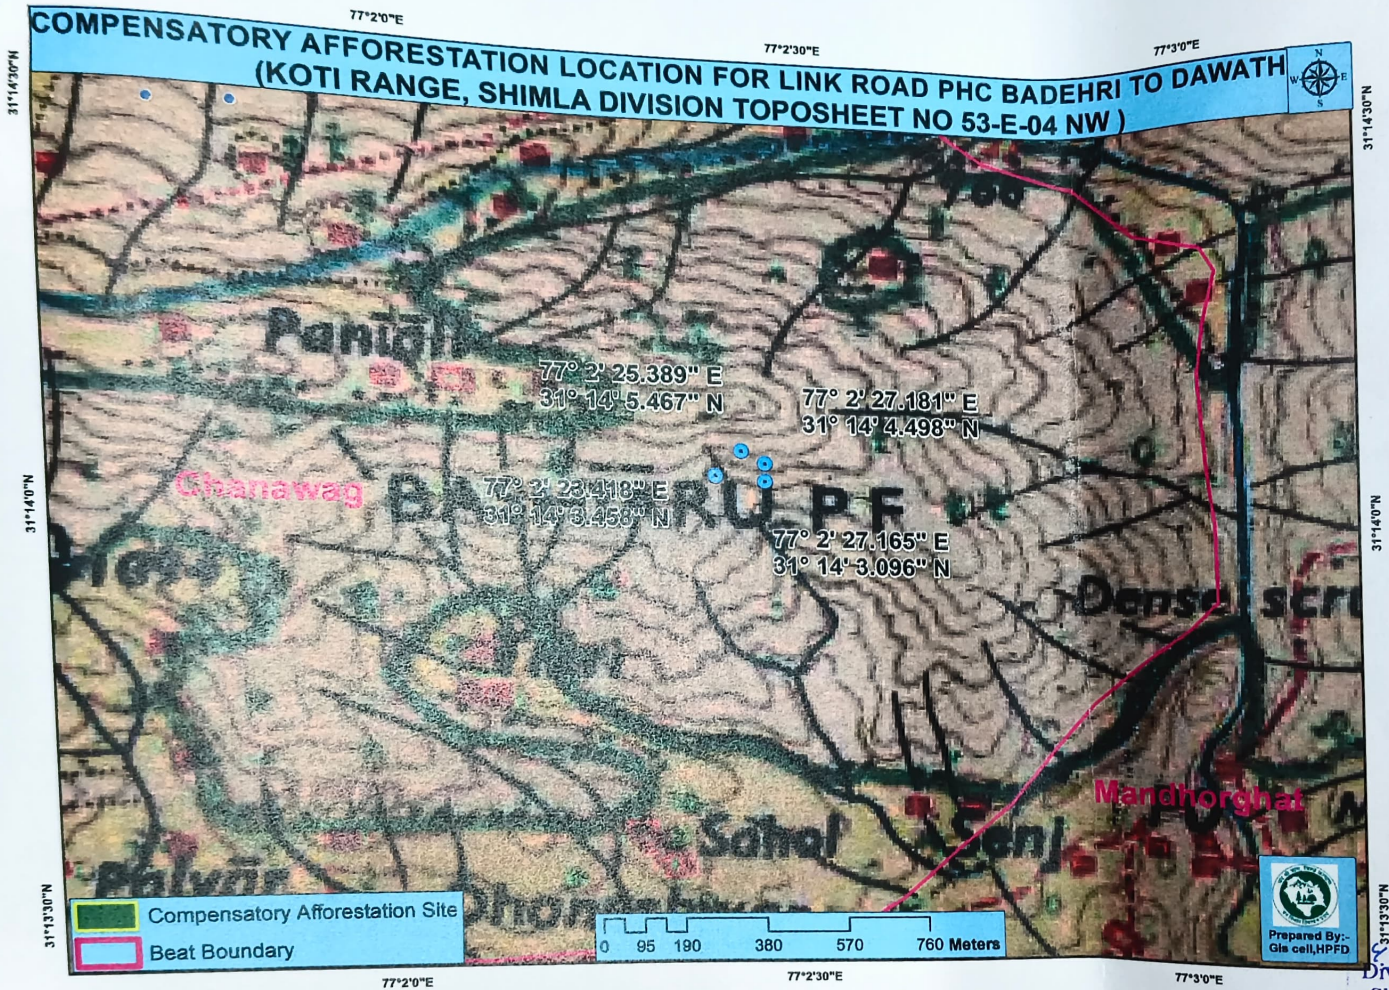

COMPENSATORY AFFORESTATION LOCATION FOR LINK ROAD PHC BADEHRI TO DAWATH
(KOTI RANGE, SHIMLA DIVISION TOPOSHEET NO 53-E-04 NW)

e/s
Divisional Forest Officer
Shimla Forest Division
SHIMLA

COMPENSATORY AFFORESTATION LOCATION FOR LINK ROAD PHC BADEHRI TO DAWATH
(KOTI RANGE, SHIMLA DIVISION TOPOSHEET NO 53-E-04 NW)