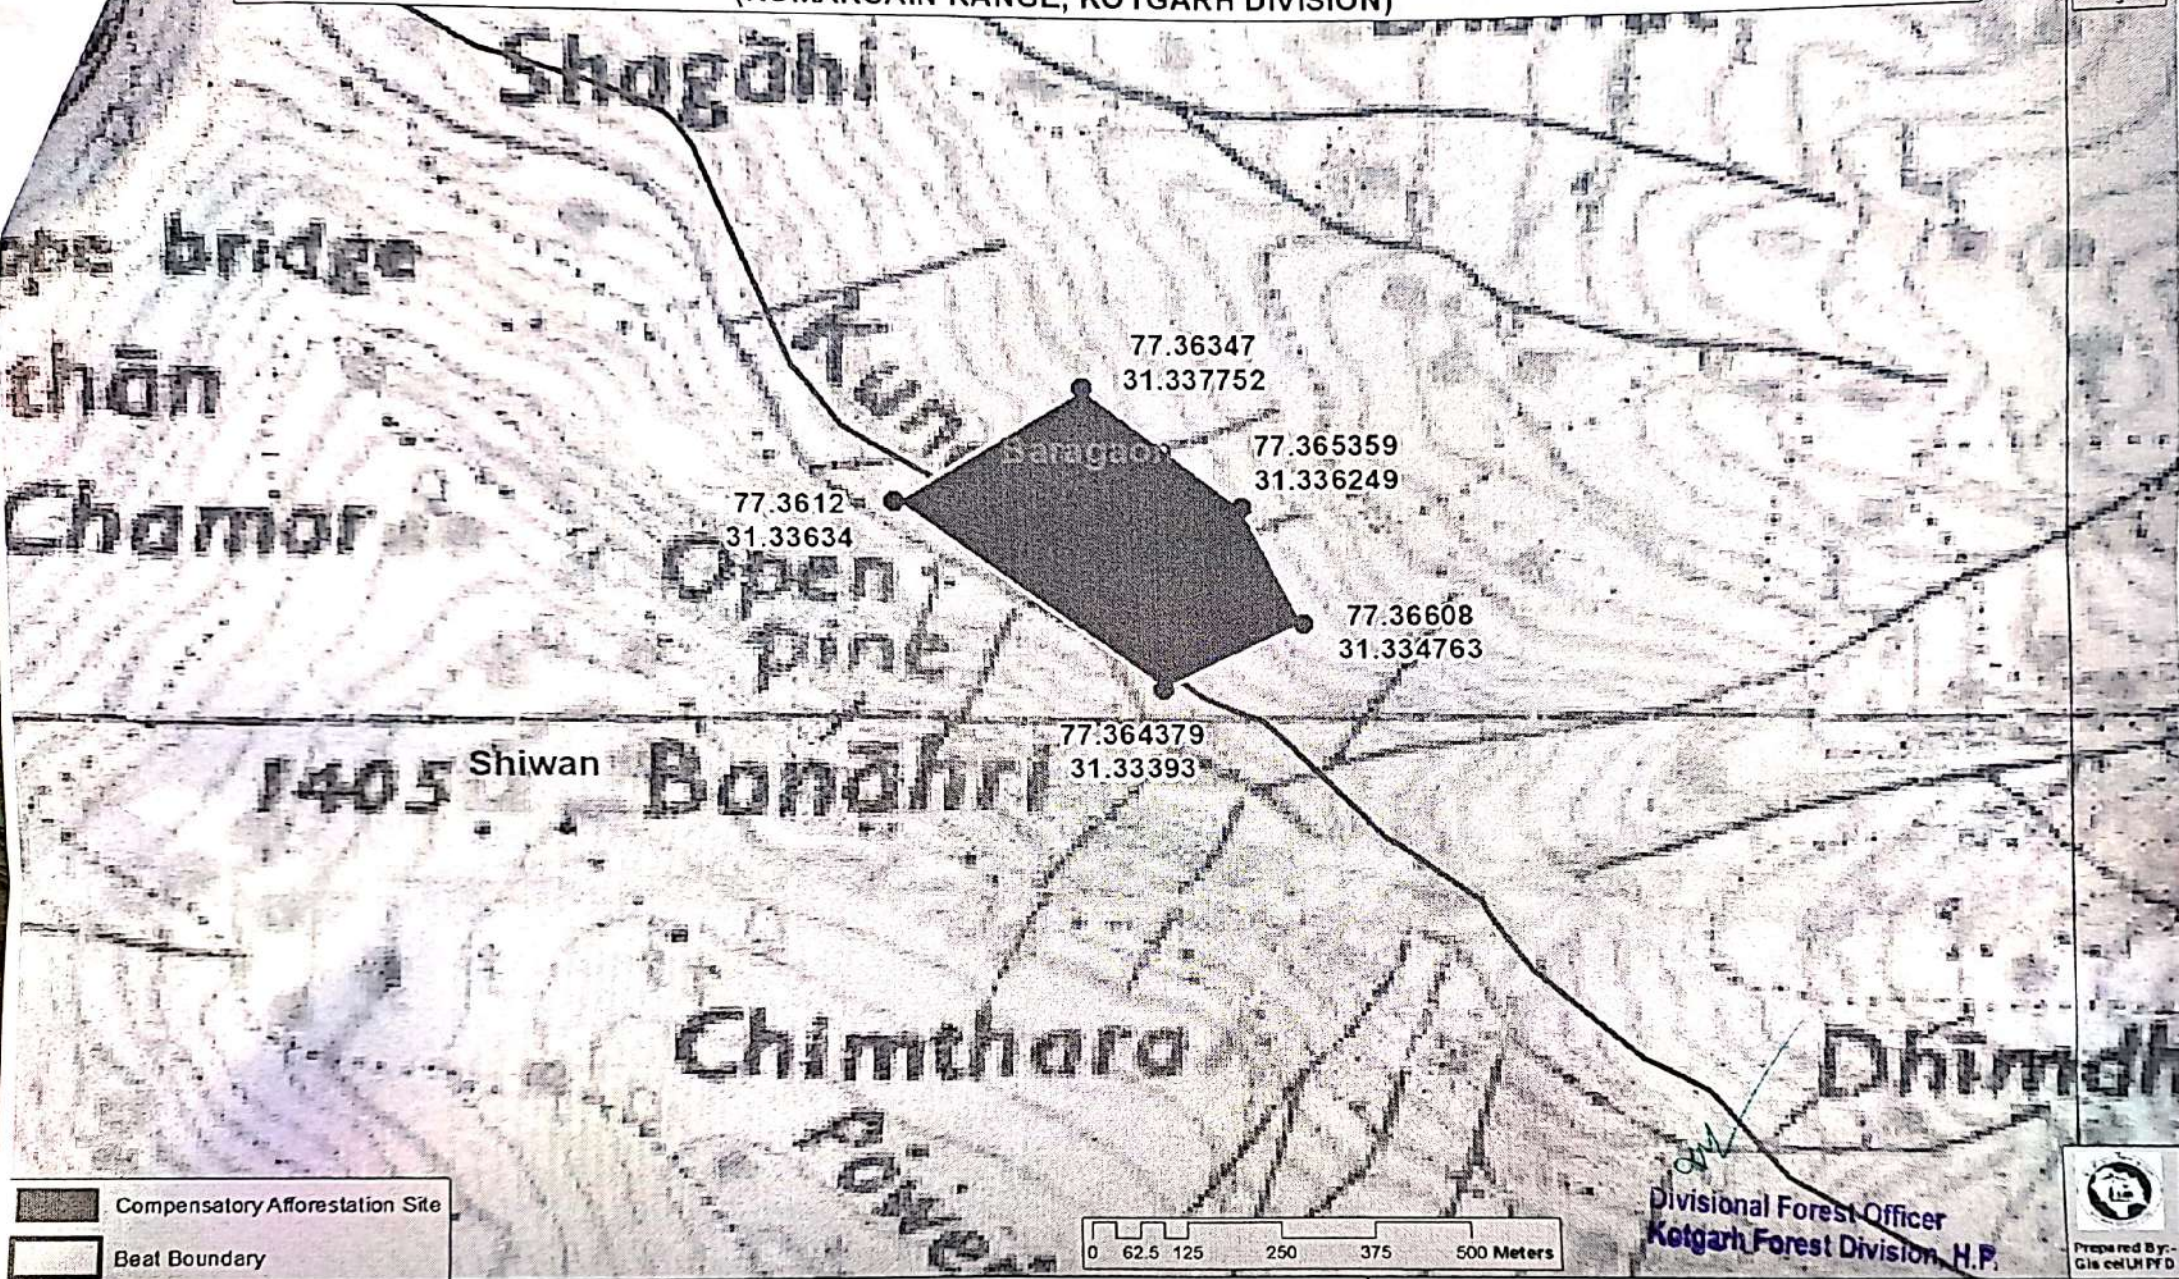

COMPENSATORY AFFORESTATION LOCATION FOR ROAD CONSTRUCTION FOR FOUR LANNING (PACKAGE - 2)
(KUMARSAIN RANGE, KOTGARH DIVISION)

Shiwan

77° 21' 51.563" E
31° 18' 19.958" N

77° 21' 50.026" E
31° 18' 16.646" N

77° 21' 59.338" E
31° 18' 14.503" N

77° 21' 54.075" E
31° 18' 10.728" N
Ahar

77° 21' 57.196" E
31° 18' 9.706" N

Kangal

Legend:

- Compensatory Afforestation Site
- Beat Boundary

J.V.
Divisional Forest Officer
Kotgarh Forest Division, H.P.

77°21'30"E

77°22'0"E

COMPENSATORY AFFORESTATION LOCATION FOR ROAD CONSTRUCTION FOR FOUR LANNING (PACKAGE - 2)
(KUMARSAIN RANGE, KOTGARH DIVISION)

■ Compensatory Afforestation Site
— Beat Boundary

0 62.5 125 250 375 500 Meters

31.305636° 77.364239°

31.304054° 77.366475°

31.303664° 77.363928°

31.302873° 77.364907°

31.302705° 77.365870°

Google Earth

© 2023 Maxar Technologies

100 m