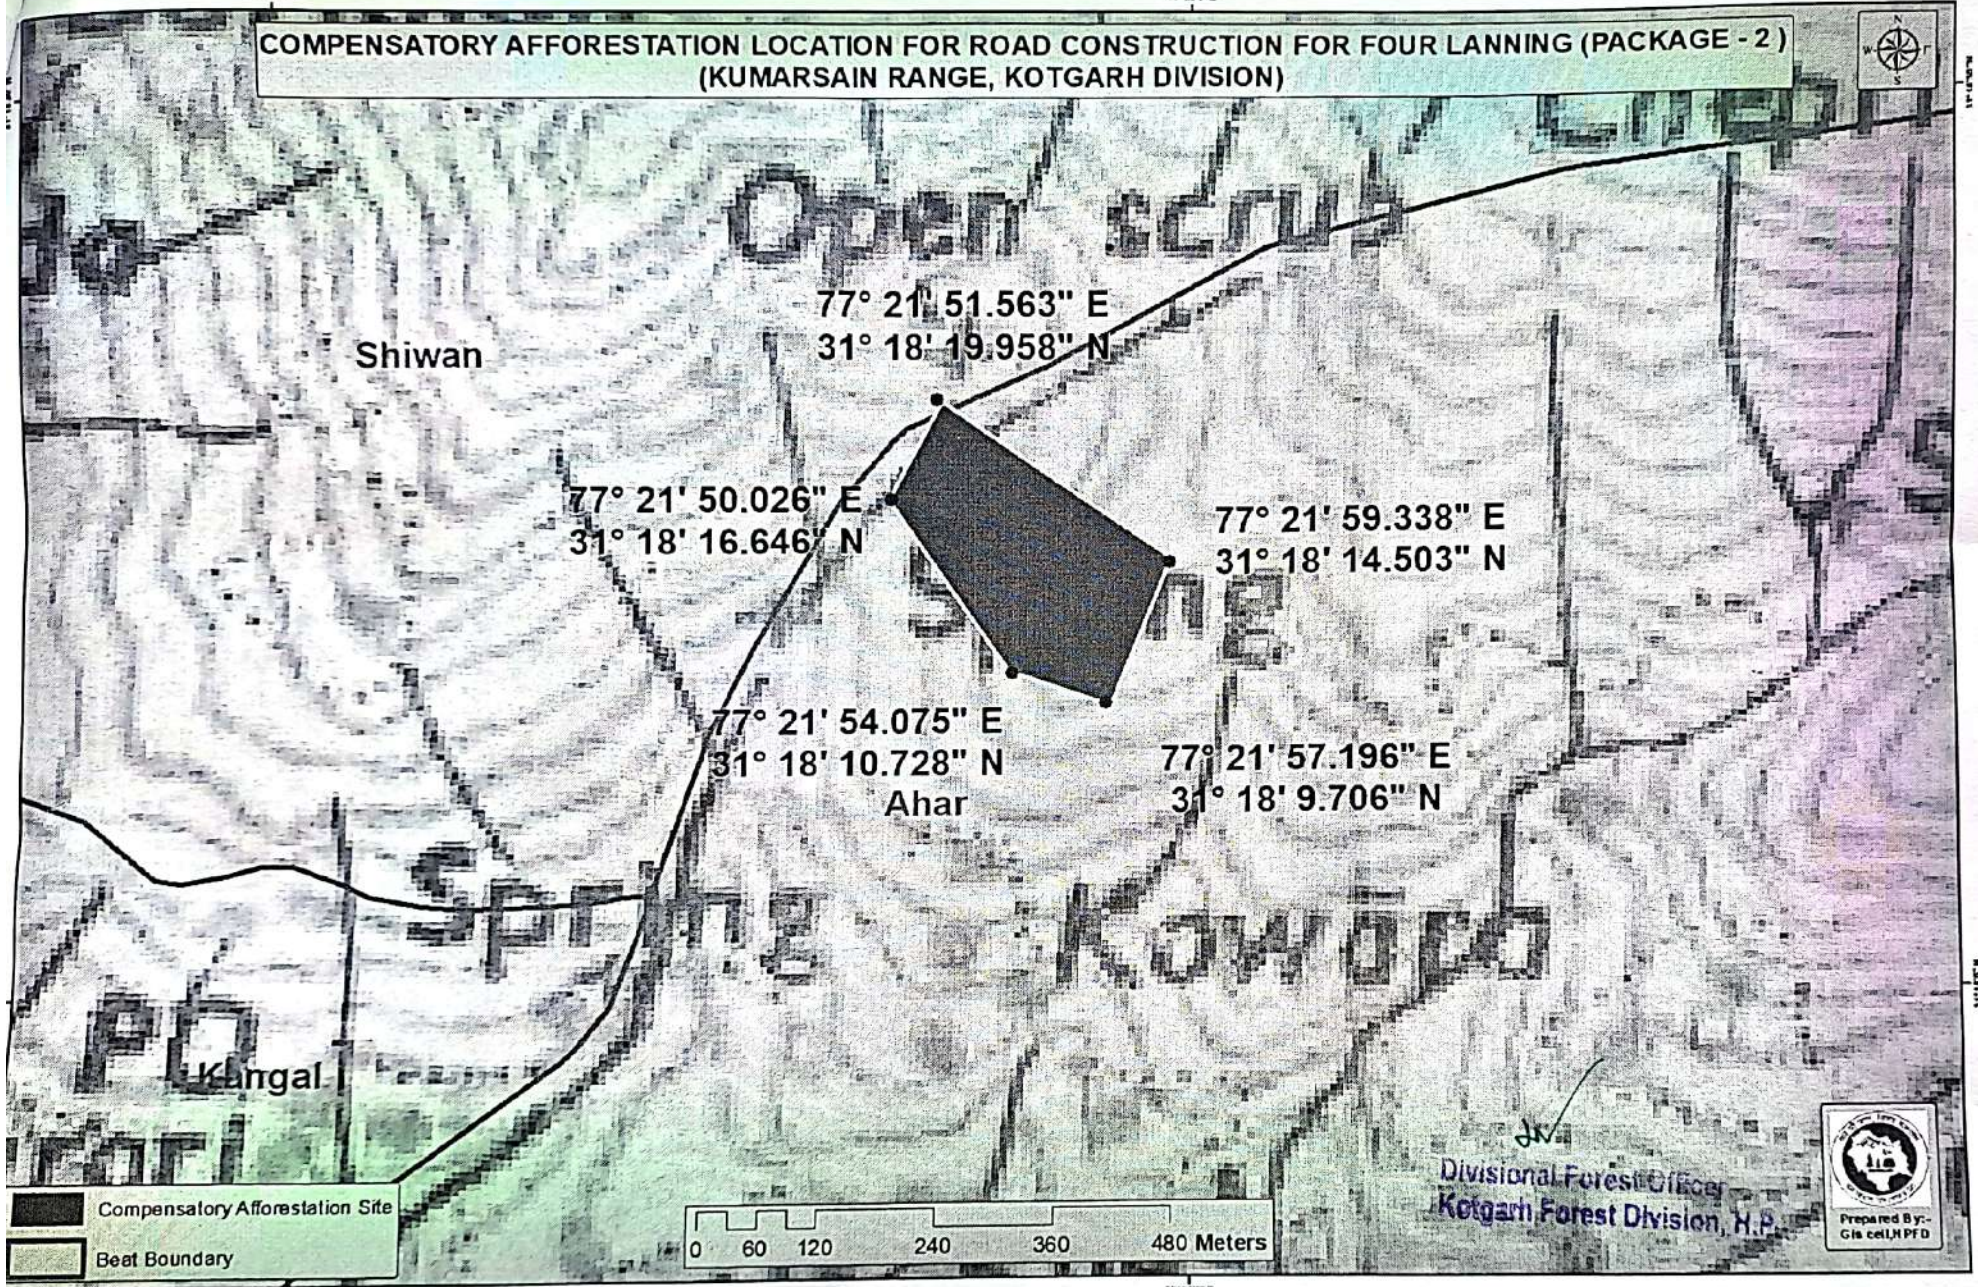

COMPENSATORY AFFORESTATION LOCATION FOR ROAD CONSTRUCTION FOR FOUR LANNING (PACKAGE - 2)
(KUMARSAIN RANGE, KOTGARH DIVISION)

Teshan

77° 21' 33.242" E
31° 20' 58.315" N

77° 21' 29.835" E
31° 20' 57.192" N

77° 21' 37.125" E
31° 20' 56.088" N

77° 21' 29.925" E
31° 20' 50.688" N

Paragaon

77° 21' 37.911" E
31° 20' 47.400" N

Compensatory Afforestation Site
Beat Boundary

Divisional Forest Officer
Kotgarh Forest Division, N.P.

COMPENSATORY AFFORESTATION LOCATION FOR ROAD CONSTRUCTION FOR FOUR LANNING (PACKAGE - 2)
(KUMARSAIN RANGE, KOTGARH DIVISION)

Shiwan

77° 21' 51.563" E
31° 18' 19.958" N

77° 21' 50.026" E
31° 18' 16.646" N

31.305636° 77.364239°

31.304054° 77.366475°

31.303664° 77.363928°

31.302873° 77.364907°

31.302705° 77.365870°

Google Earth

© 2023 Maxar Technologies

100 m