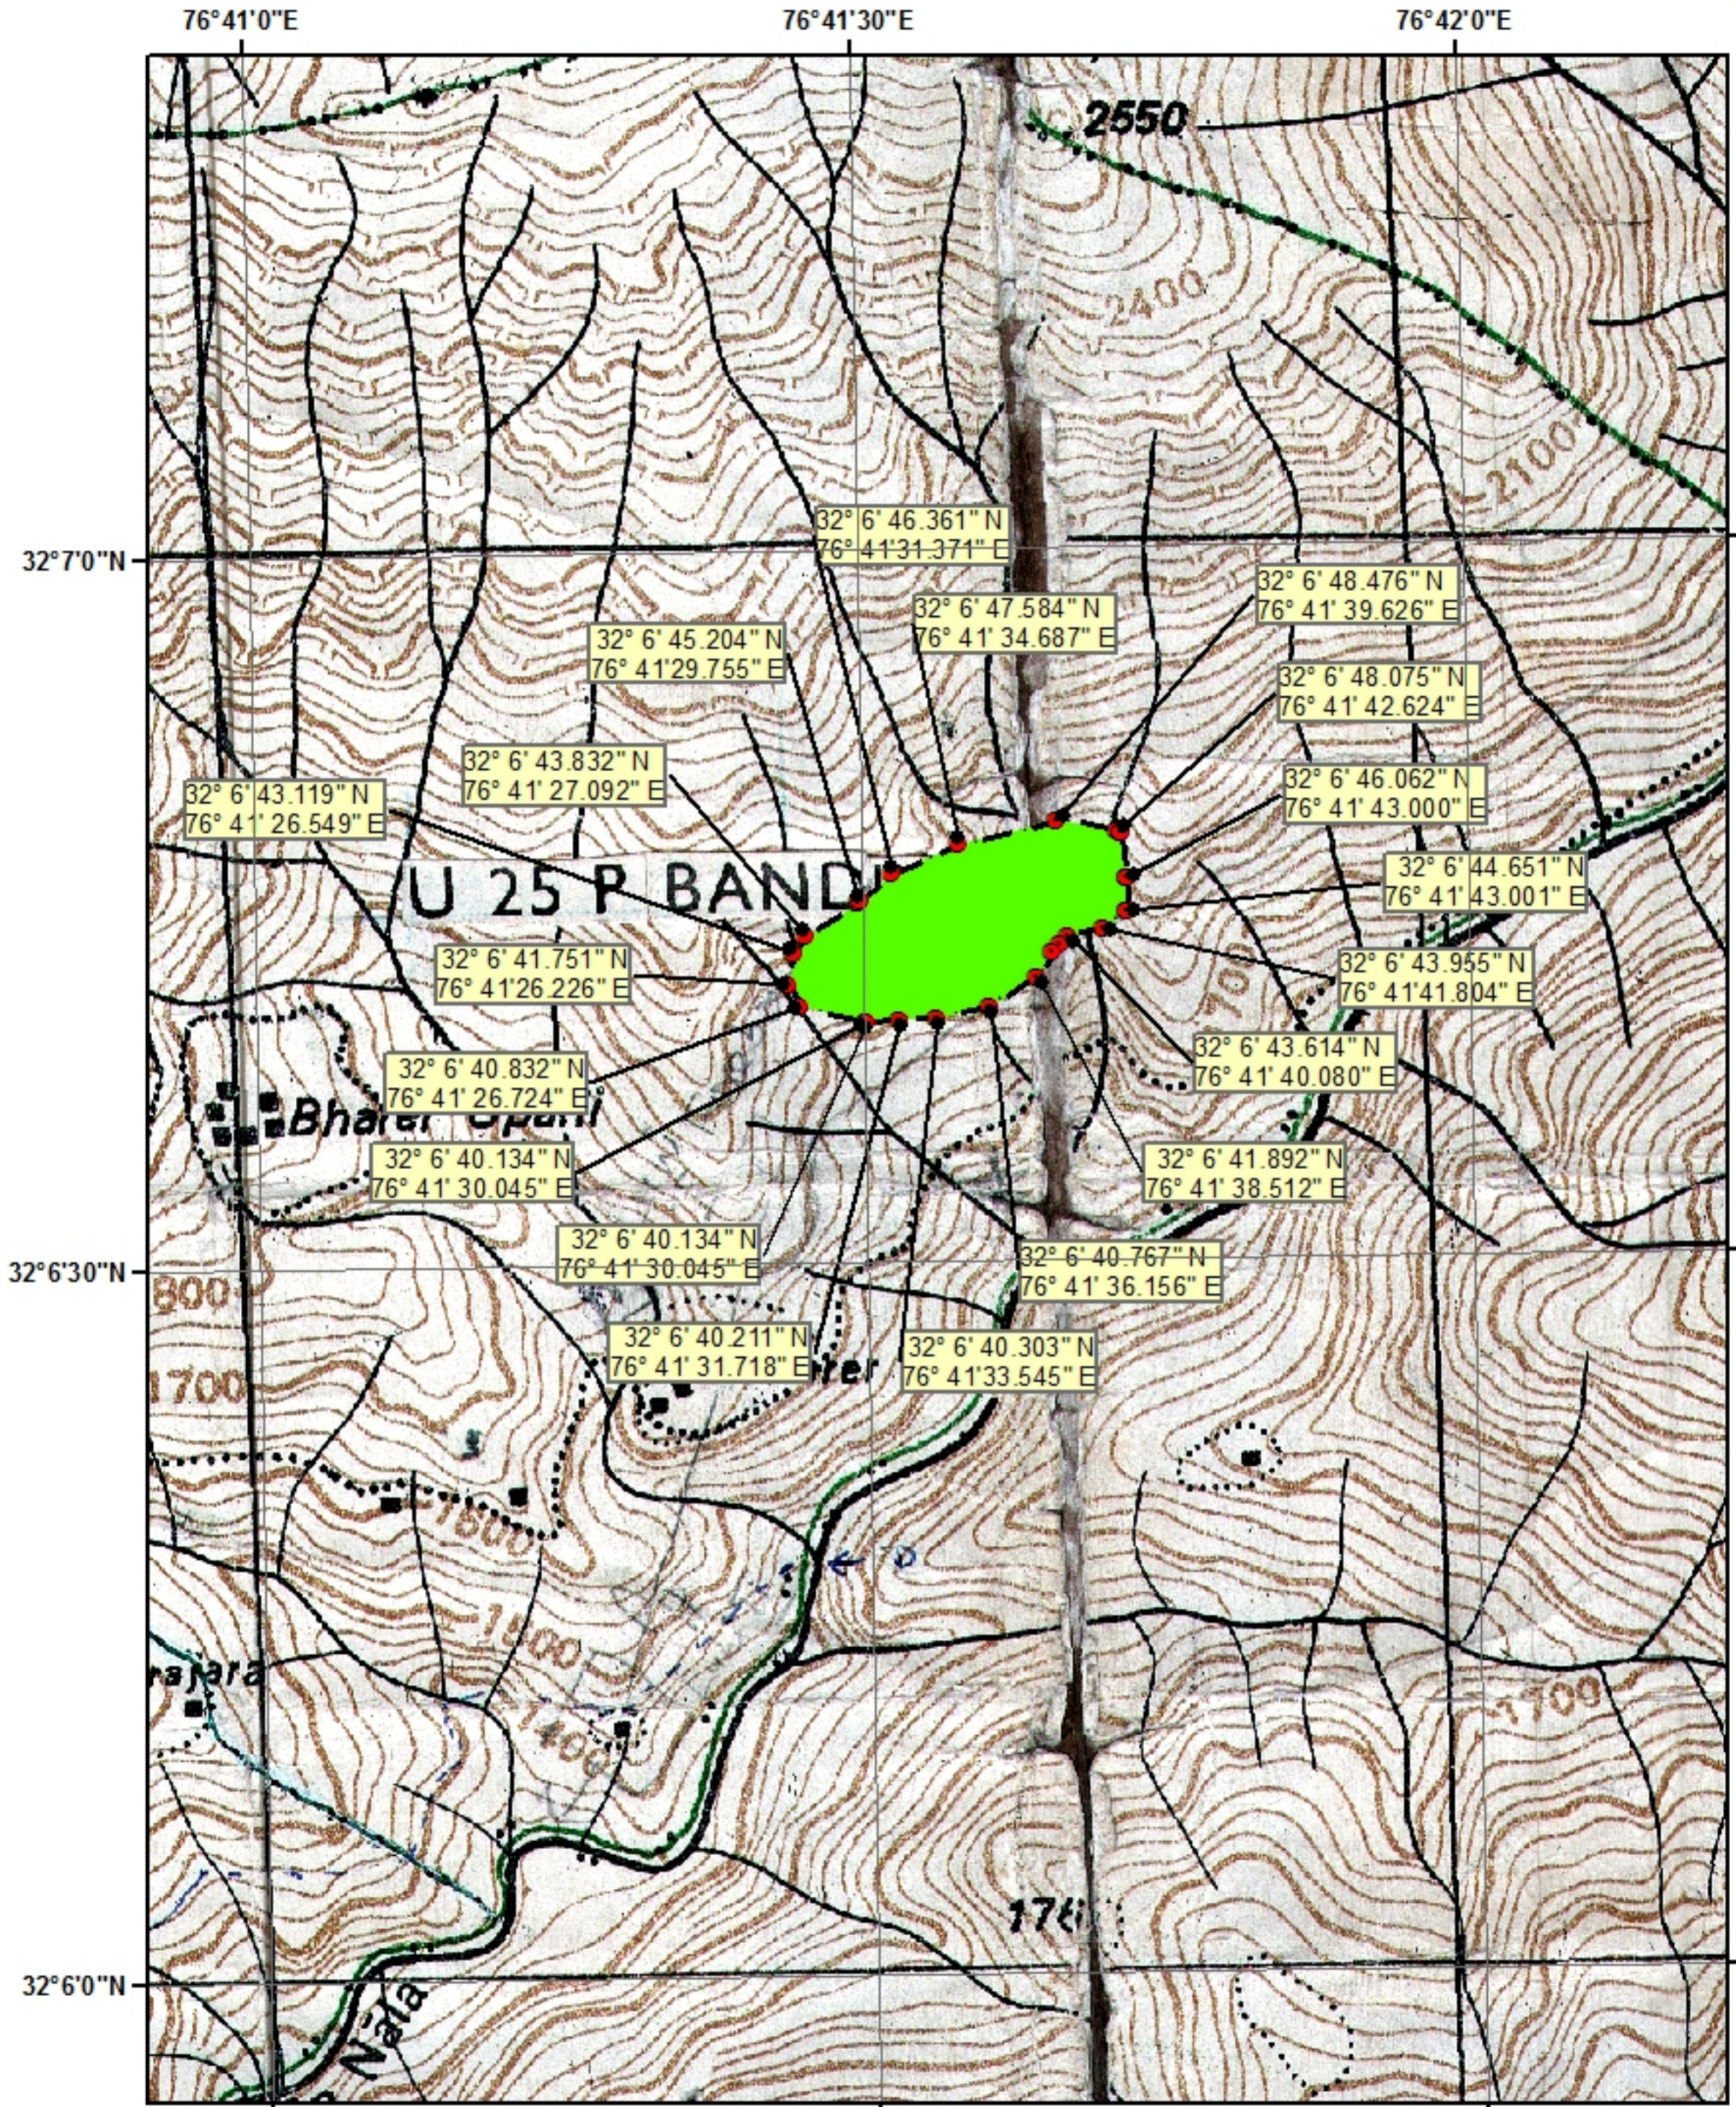

**PROPOSED CA LAND FOR BANU SHEP IN  
DEOL BEAT OF BAIJNATH FOREST RANGE  
TOTAL AREA = 7 Ha.  
PLANTATION AREA = 5 Ha.**

**Legend**

- GPS Points
- Area

**SOI Toposheet  
Scale 1:12000  
Sheet No. 52D/12/SE**