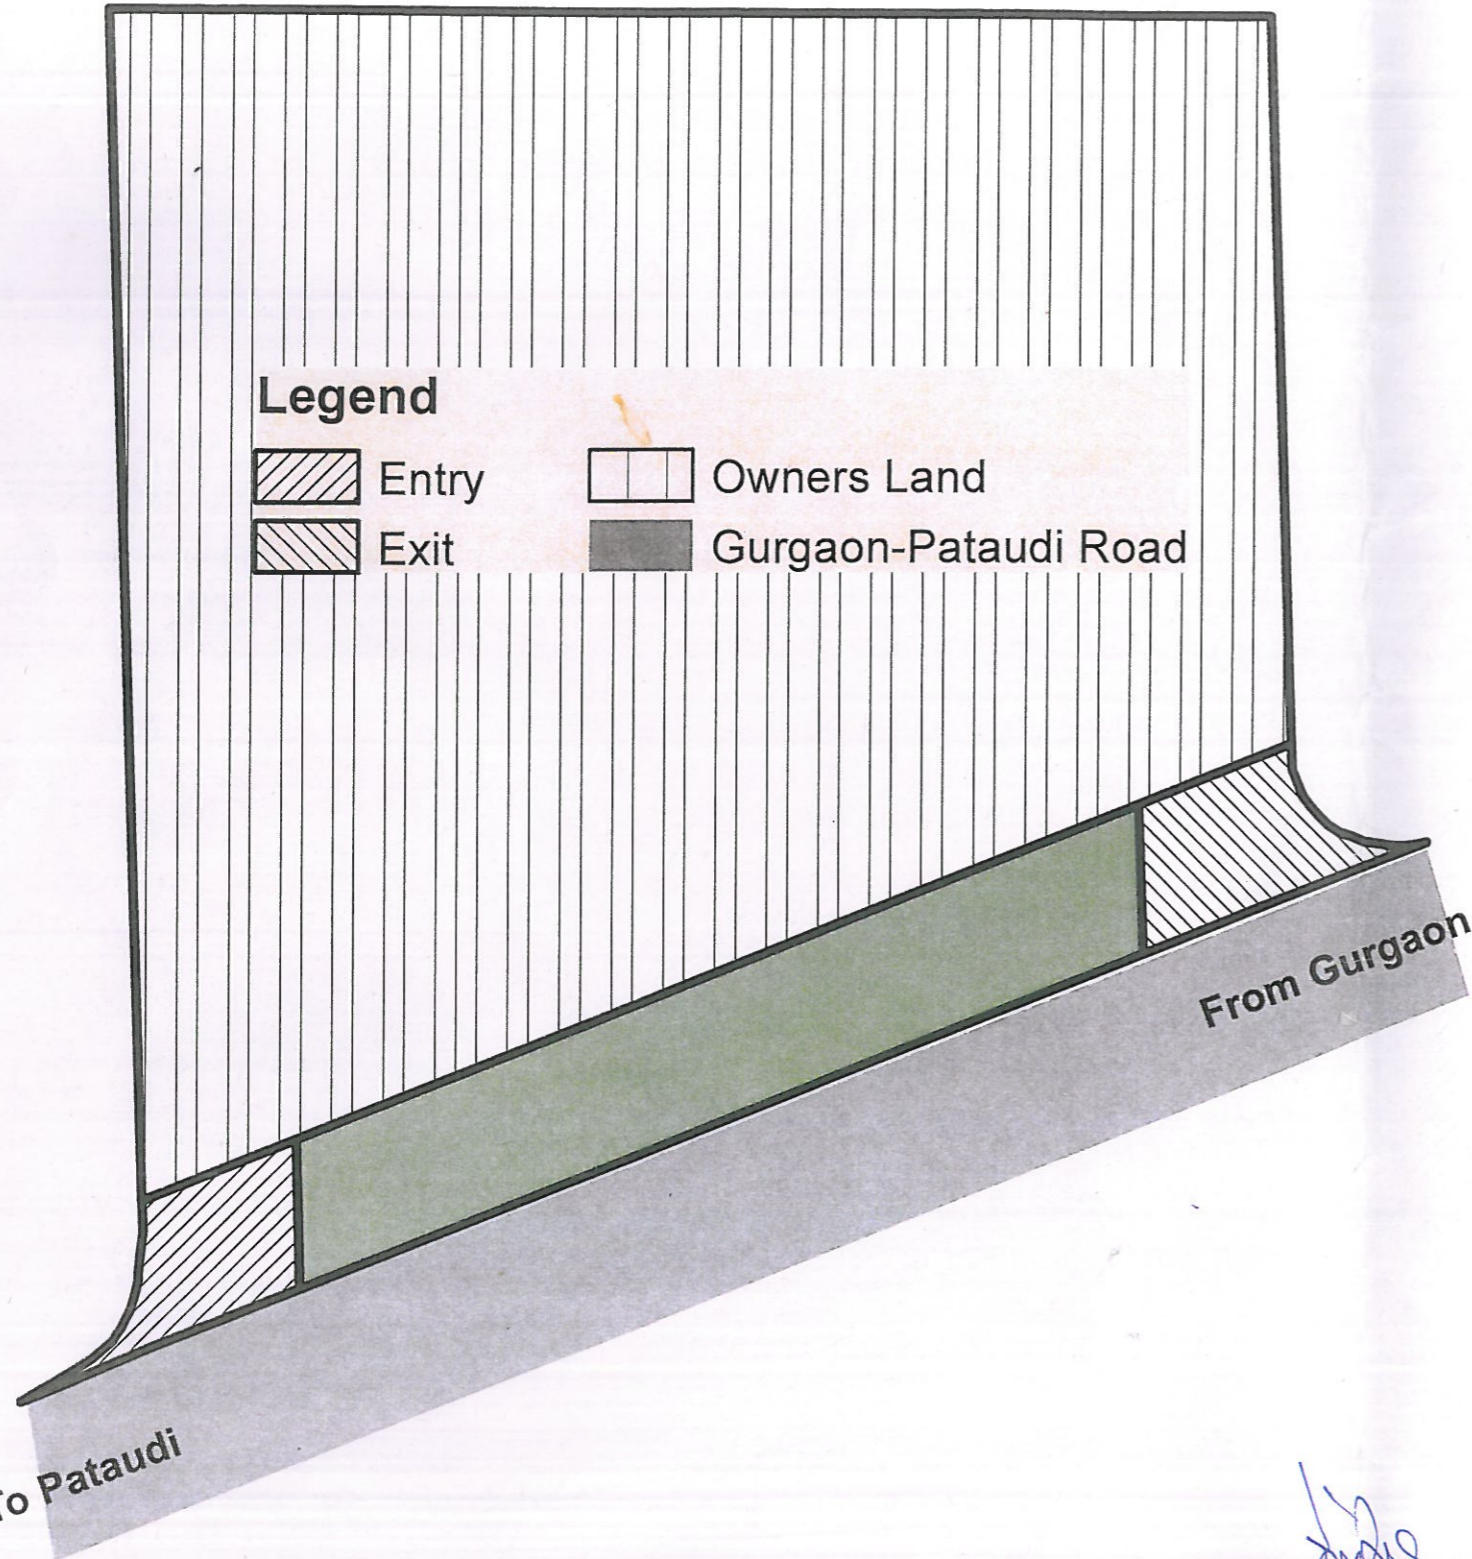

# SITE PLAN FOR MEHTA PETROCHEMICAL AN INDIAN OIL CORP. LTD. OUTLET

VILL. - KHAWASPUR, DISTT. - GURGAON

## Legend

- |  |       |  |                      |
|--|-------|--|----------------------|
|  | Entry |  | Owners Land          |
|  | Exit  |  | Gurgaon-Pataudi Road |

*[Signature]*  
 Dy. Conservator of Forests, (I)  
 O/o Principal Chief Conservator of Forests,  
 Haryana, Panipat.

Note : For area description refer to the Proposed Layout Plan.