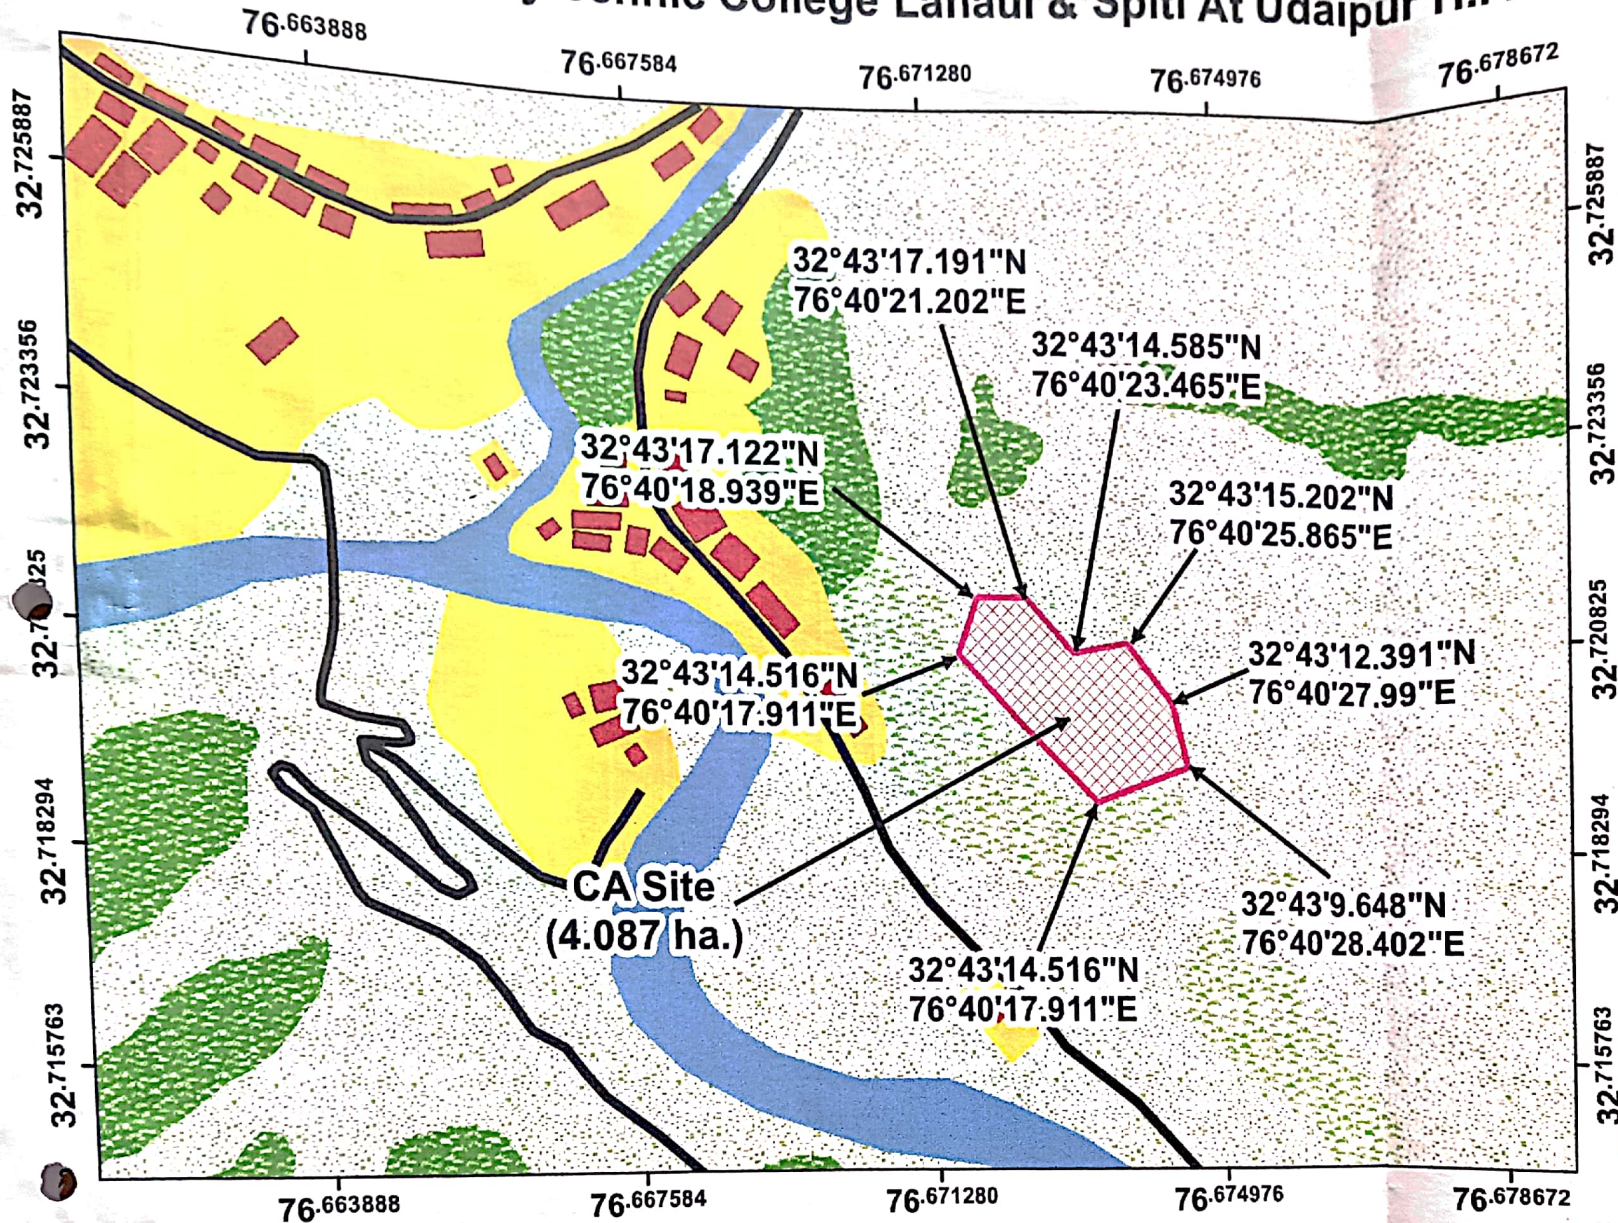

Digital Landuse Map For CA Site DPF Phatghar C/o Govt. Polytechnic College Lahaul & Spiti At Udaipur H.P.

- Legend**
- Existing Road
 - CA Site
 - Builtup
 - Private Land
 - Open Land
 - Shurb
 - Water Body
 - Forest