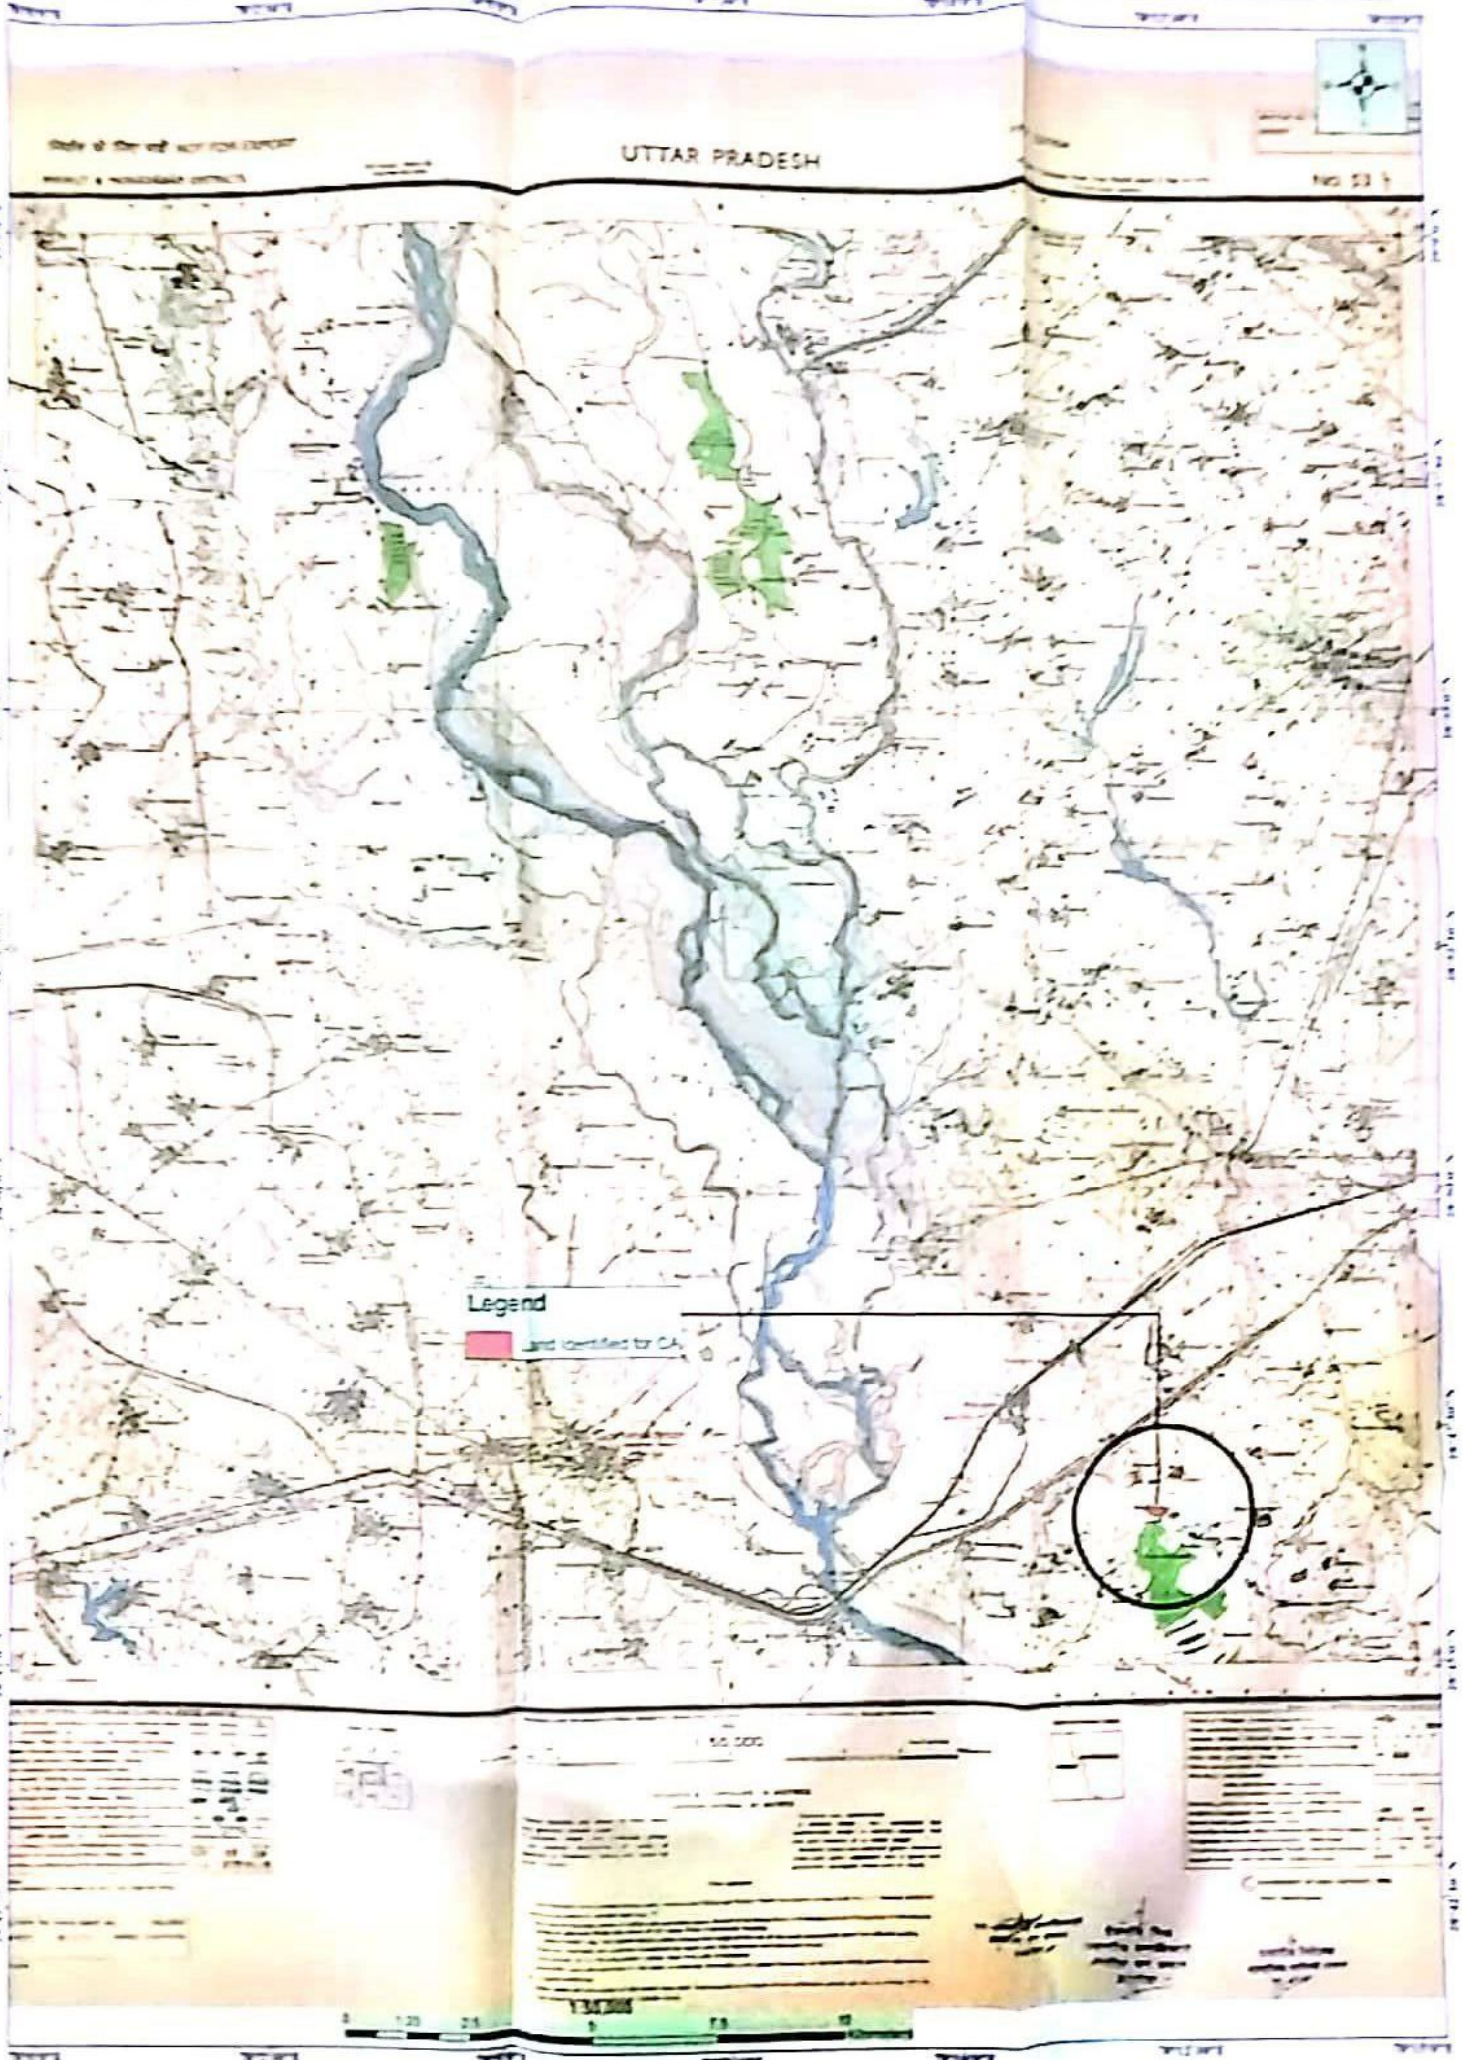

Map Showing Land Identified for Compensatory Afforestation (FP/ROAD/150166/2021) in Baatpura Forest Block, Hasrangpur Range, Forestry and Wildlife Division Amroha (Area 4.65 Ha)

OPEN SERIES
MAP

No. H44M6

Scale 1:50,000

H44M1	H44M2	H44M3	H44M4	H44M5	H44M6
H44M7	H44M8	H44M9	H44M10	H44M11	H44M12

COMPENSATORY FOREST

Compensatory Forest	Land Identified for CA
---------------------	------------------------

Legend

Land Identified for CA

Map Showing Land Identified for Compensatory Afforestation in Sahapur -7, Najibabad Forest Division, Uttar Pradesh (Area 5.00 Ha)

पन्नागीय वनाधिकारी
रिजनीर वन पन्नाग नजीरबाग

पन्नागीय निदेशक
पन्नागीय वनाधिकारी प्रभाग
धरेली