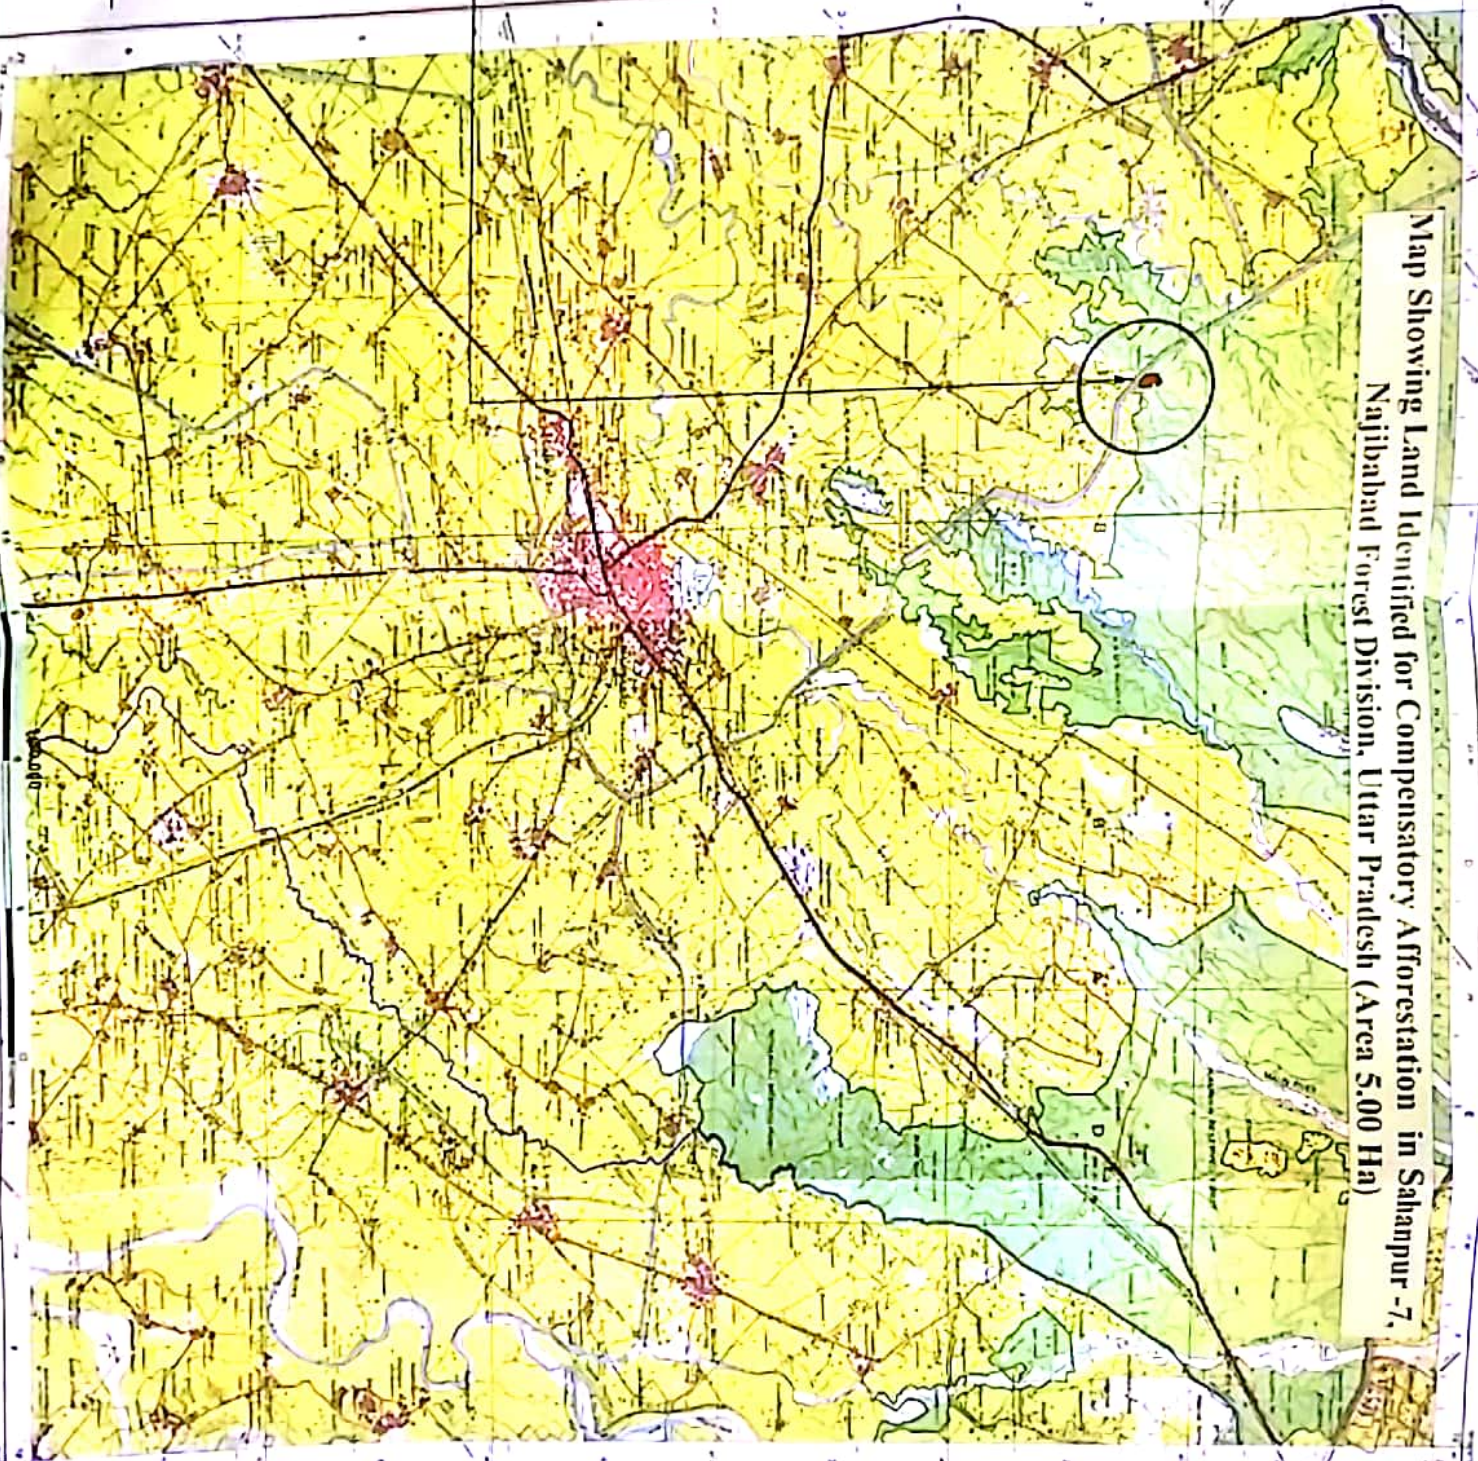

Map Showing Land Identified for Compensatory Afforestation (FP/ROAD/150166/2021) in Baatpura Forest Block, Hasrangpur Range, Forestry and Wildlife Division Amroha (Area 4.65 Ha)

OPEN SERIES
MAP

No. H44M6

Scale 1:50,000

H44M1	H44M2	H44M3	H44M4	H44M5	H44M6
H44M7	H44M8	H44M9	H44M10	H44M11	H44M12

COMPENSATORY FOREST

Compensatory Forest	Land Identified for CA
---------------------	------------------------

Legend

Land Identified for CA

Map Showing Land Identified for Compensatory Afforestation in Sahapur -7, Najibabad Forest Division, Uttar Pradesh (Area 5.00 Ha)

पन्नागीय वनाधिकारी
रिजनीर वन पन्नाग नजीरबाग

पन्नागीय निदेशक
पन्नागीय वनाधिकारी प्रभाग
धरेली