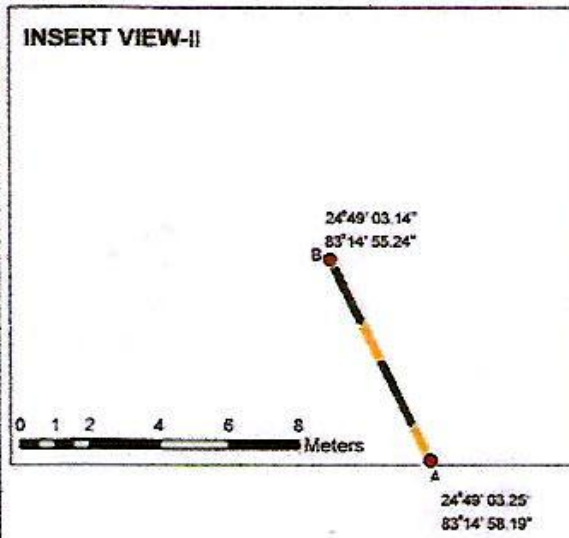

Kshatipurak Vriksharopan Go-Referencial Map for Gram Baghi Harijan Basti Ram Sakal Sahani ke Ghar se
Durga Mandir Road Nirman under Bhaissoda Block Compant No.-1 of Naugarh Range

for office use only

Legend

- GPS Coordinates
- Road Centre Line
- Polygon Boundary Line

Note: Map based on GPS Coordinates and Measurements given in the Drawing Prepared by Executive Eng. P.W.D Chandauli Districtal Forest Officer, Lashu W&L(D), Division, Ramnagar-Varnasi.

R.B.S.
R.B.S. Chandauli

E.E.
R.E.D
Chandauli

Col 2
क्षेत्रीय वन अधिकारी
नौगढ़ रेंज

[Signature]
ग्रामीण वनाधिकारी
झांशी वन्य जीव प्रभाग
रामनगर-वाराणसी