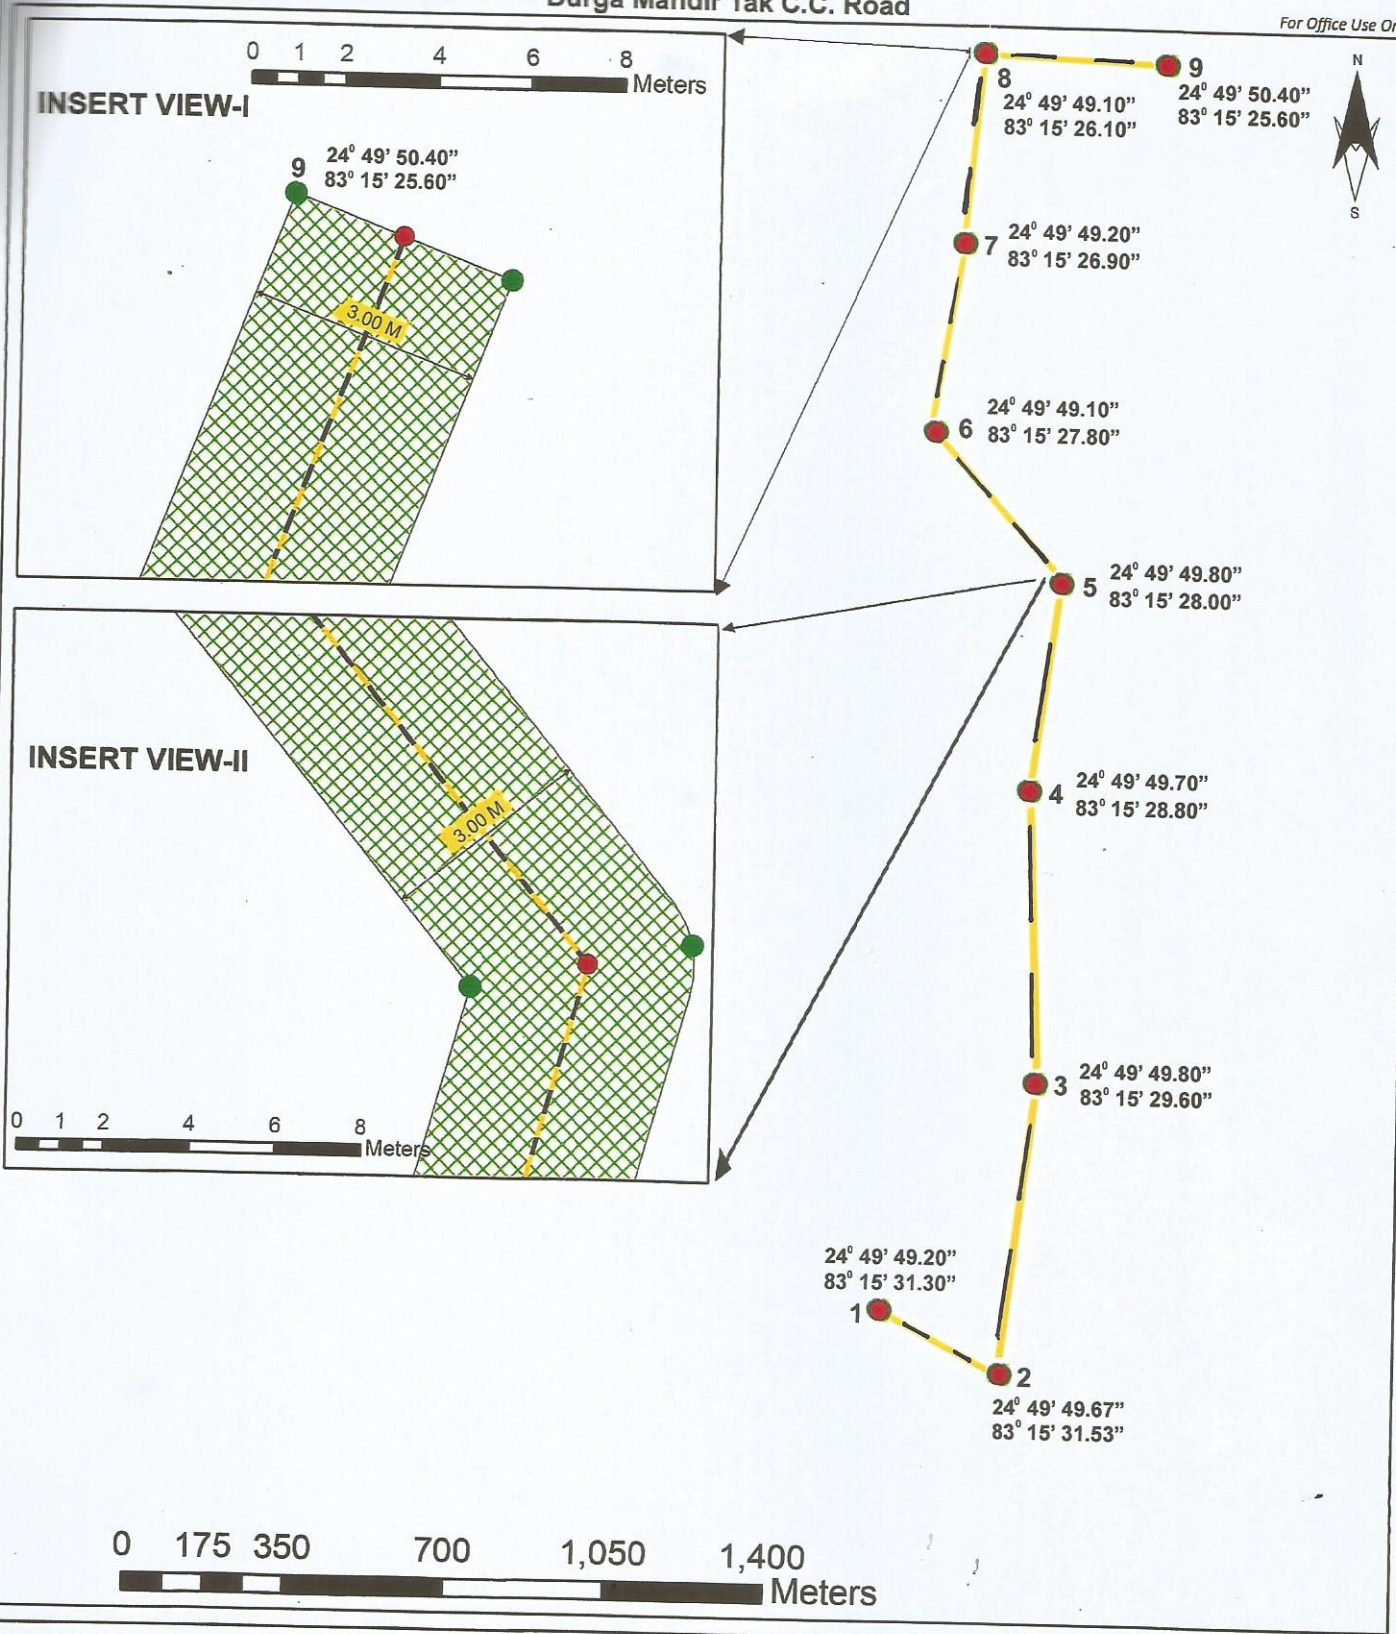

Proposed Road Construction Map For Baghi Harijan Basti Ram Sakal Sahani Ke Ghar Se
Durga Mandir Tak C.C. Road

For Office Use Only

Legend

- GPS Coordinates
- GIS Generated Coordinates
- Road Centre Line
- Forecast Area Falling in Proposed Road

Note: Map based on GPS Coordinates and Measurements given in the Drawing Provided by Executive Eng. P.W.D.Chandauli/ Divisional Forest Officer, Kashi Wild Life Division, Ramnagar-Varnasii,

प्रभारीय वनाधिकारी
कशी वन्य जीव प्रभाग
रामनगर-वाराणसी