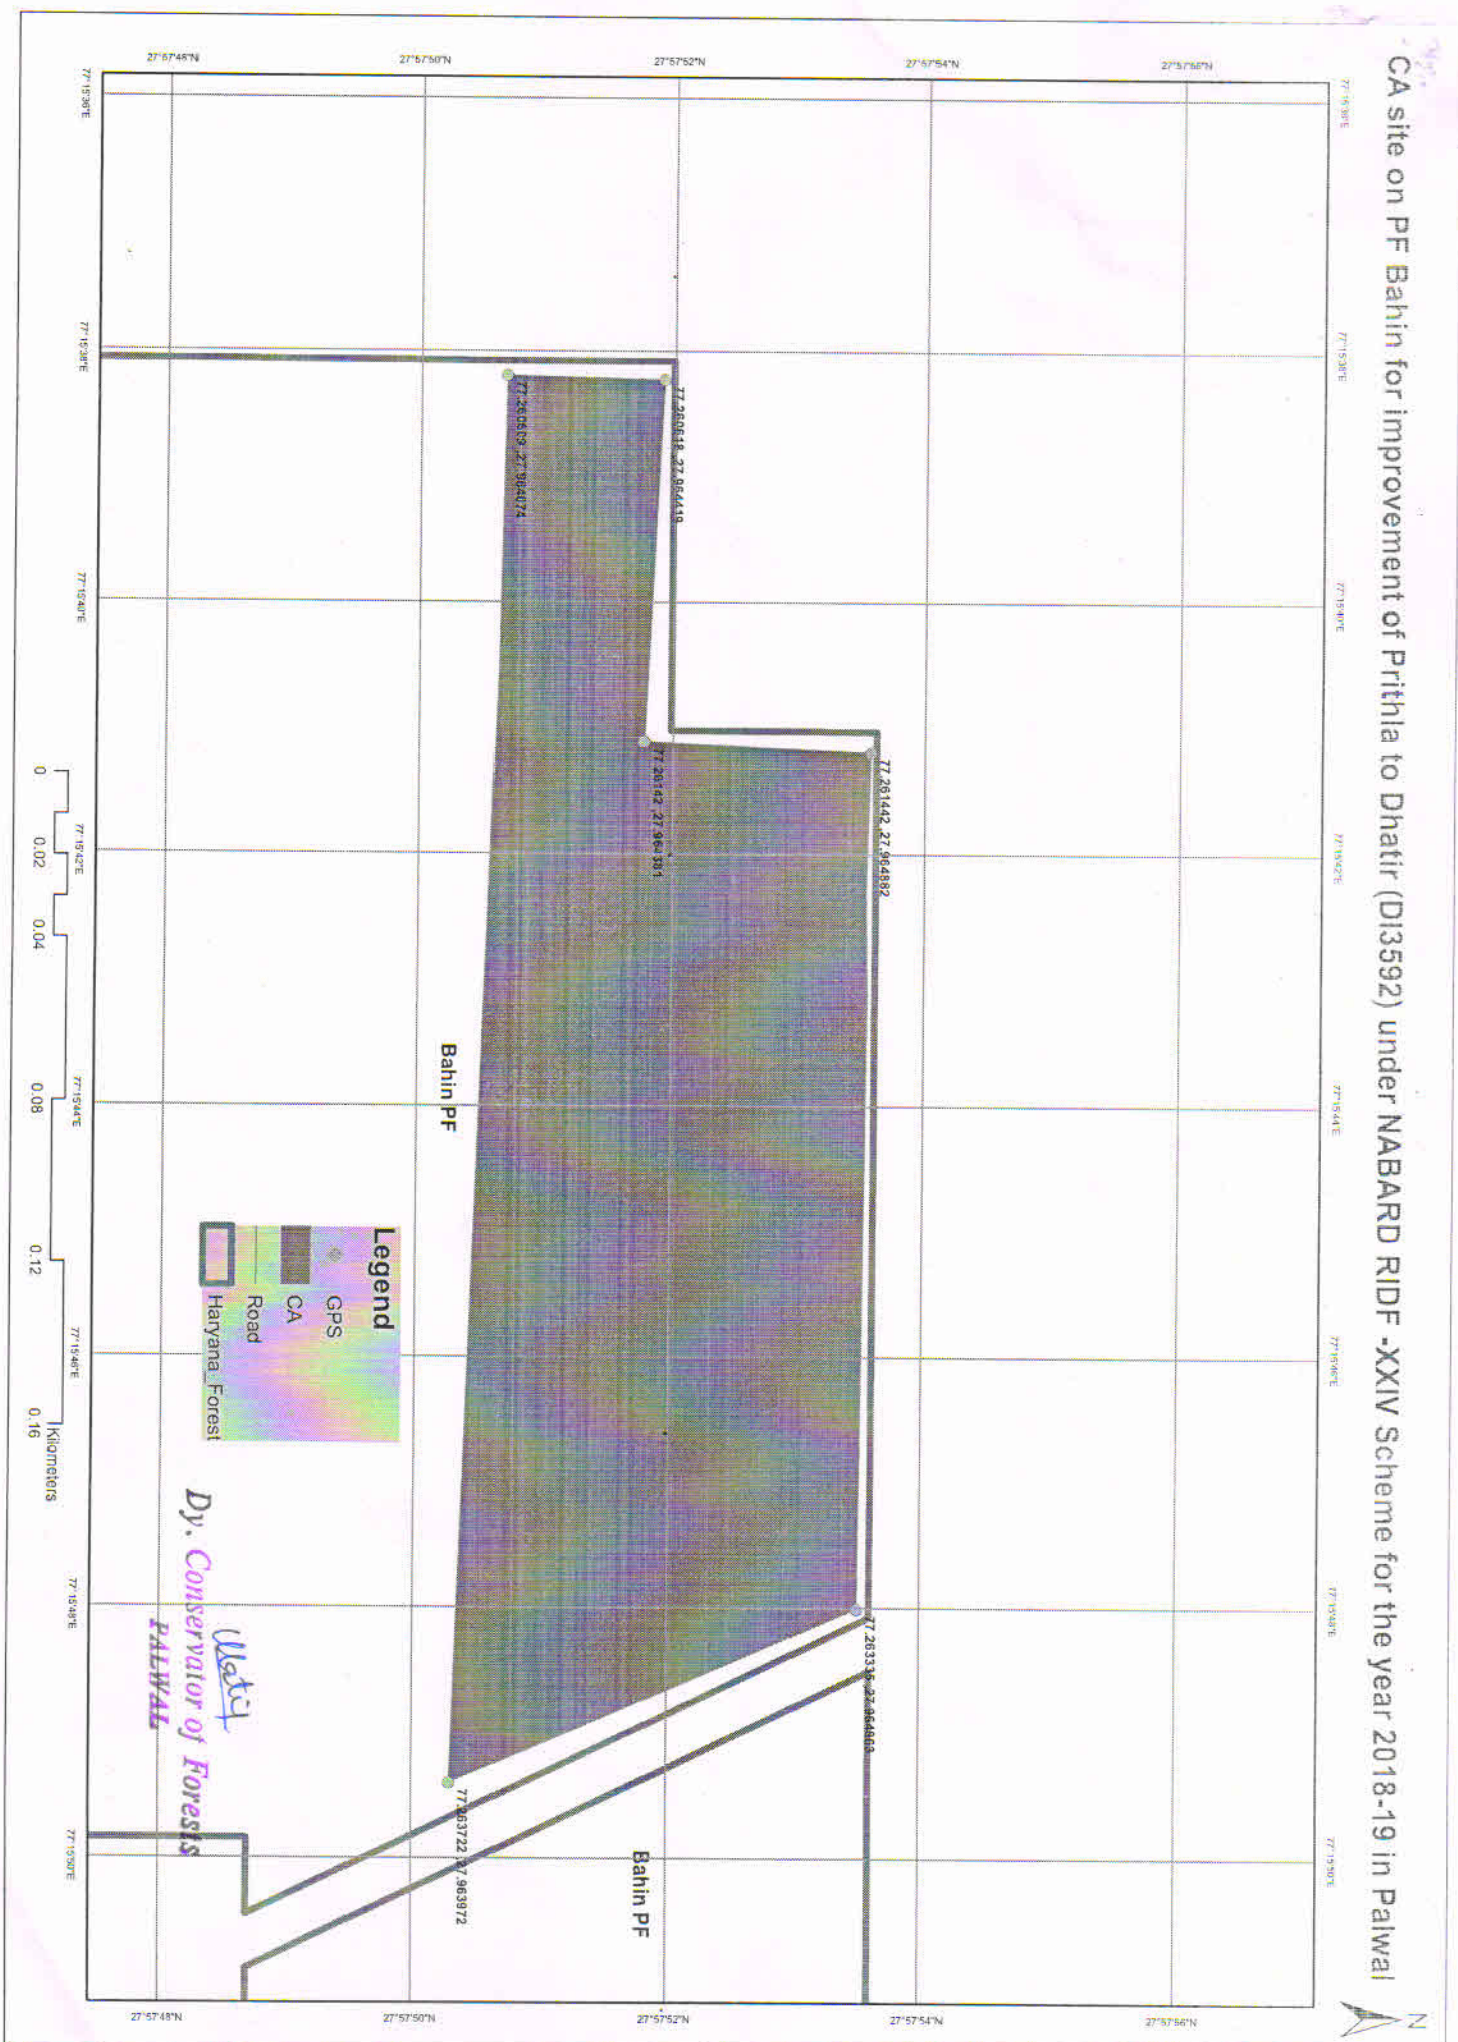

CA site on PF Bahin for improvement of Prithla to Dhatir (DI3592) under NABARD RIDF -XXIV Scheme for the year 2018-19 in Palwal

ORT

DIA

8

20