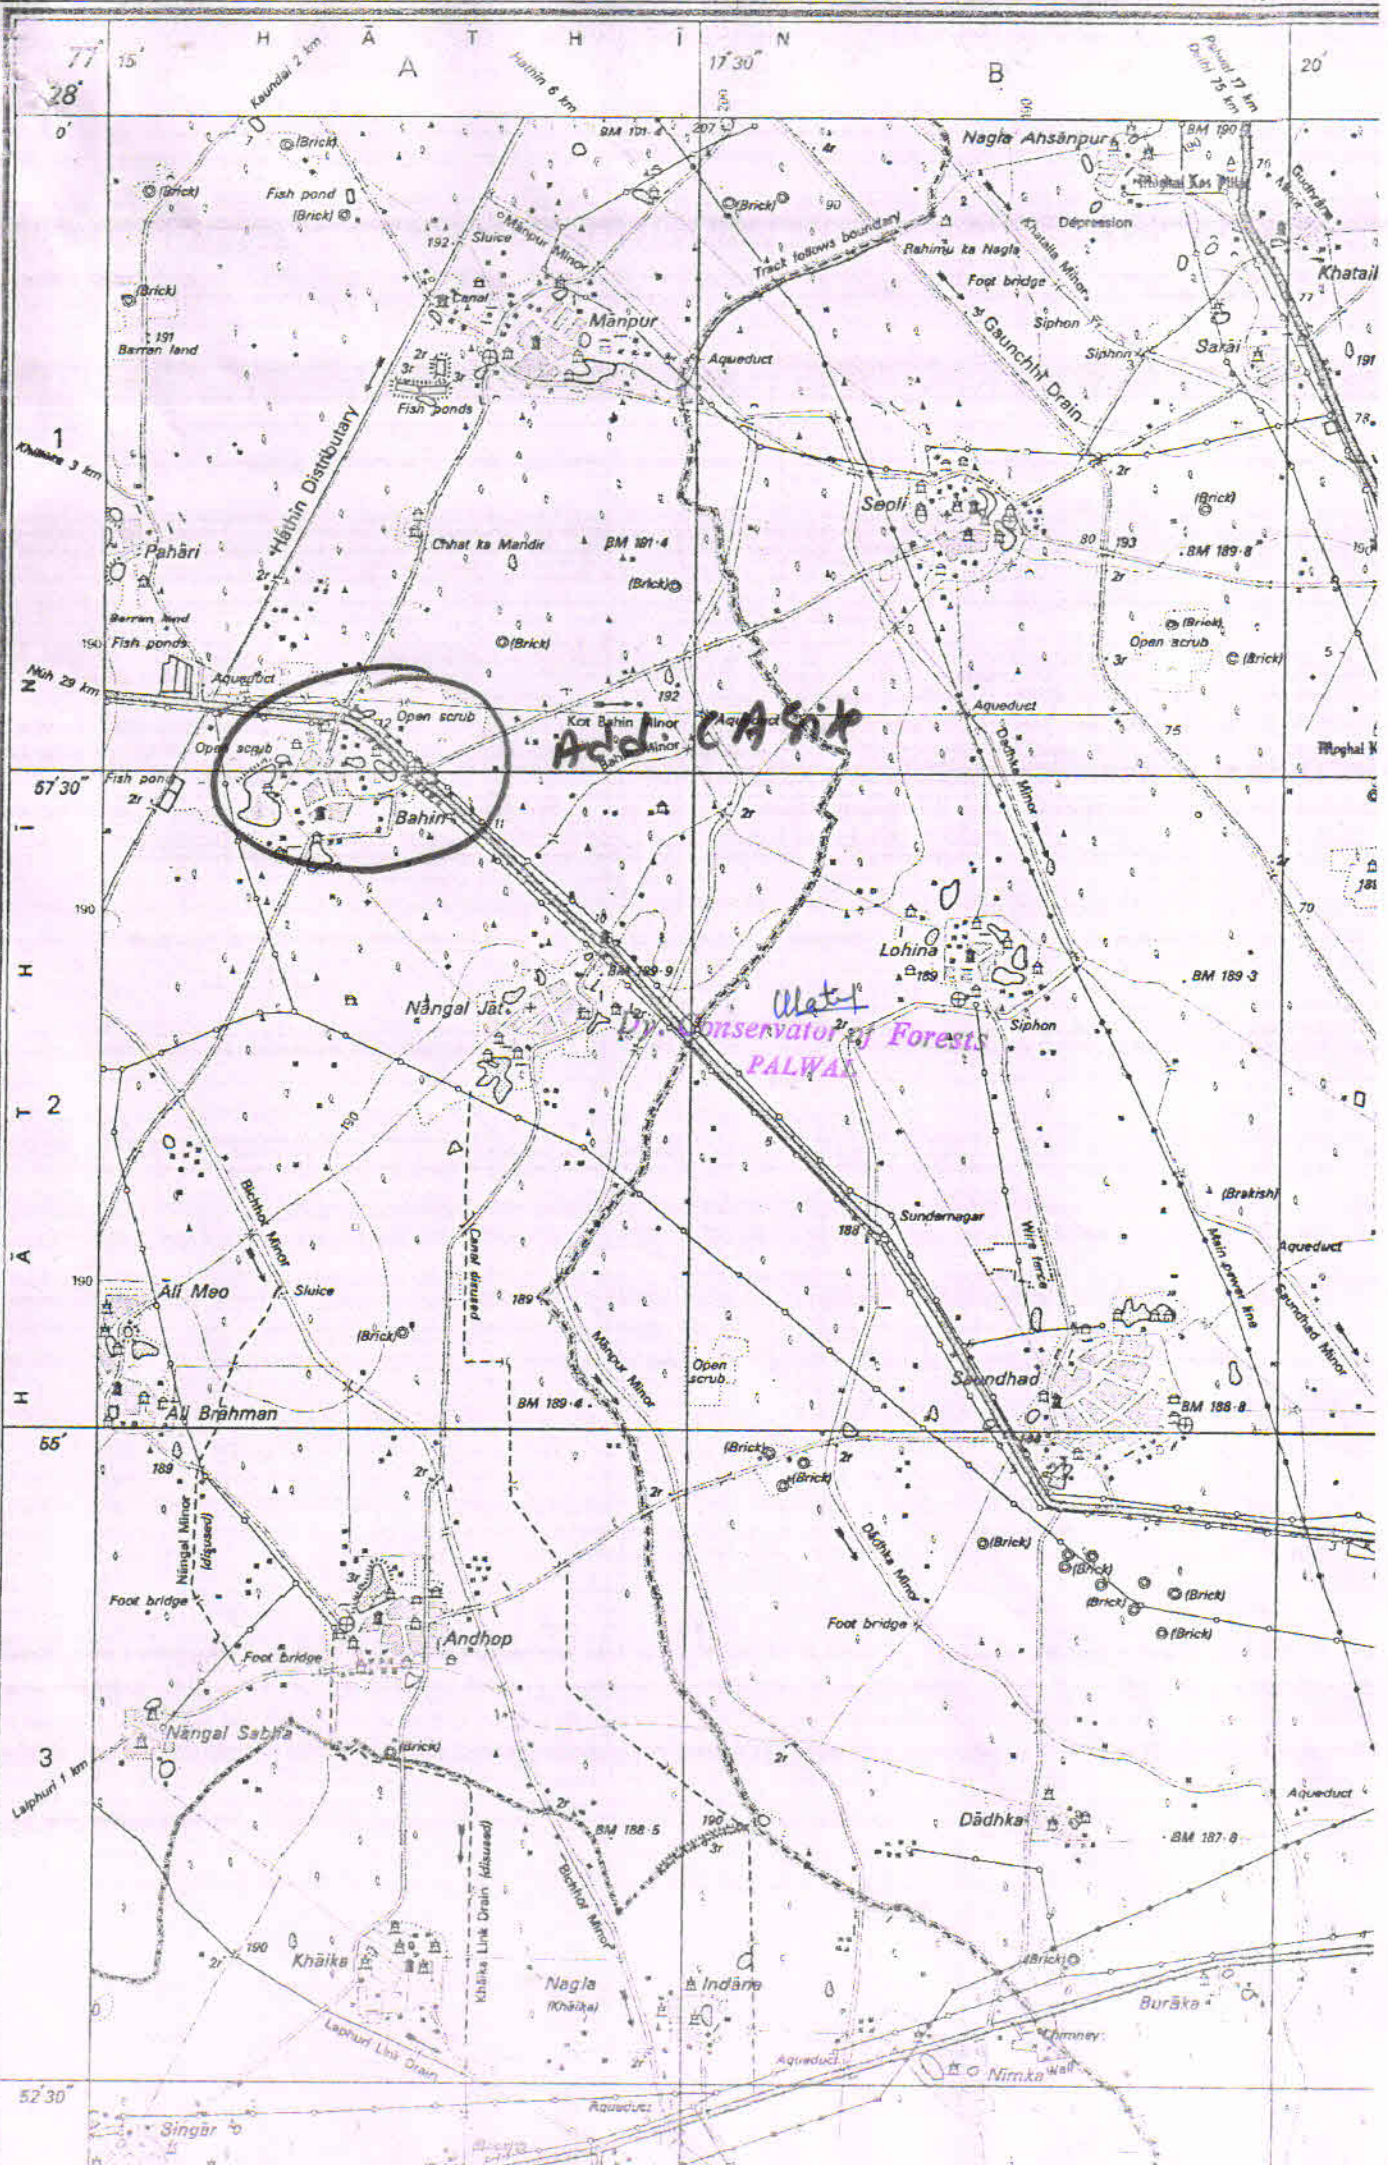

CA site on PF Bahin for improvement of Prithla to Dhatir (DI3592) under NABARD RIDF -XXIV Scheme for the year 2018-19 in Palwal

ORT

DIA

8

20