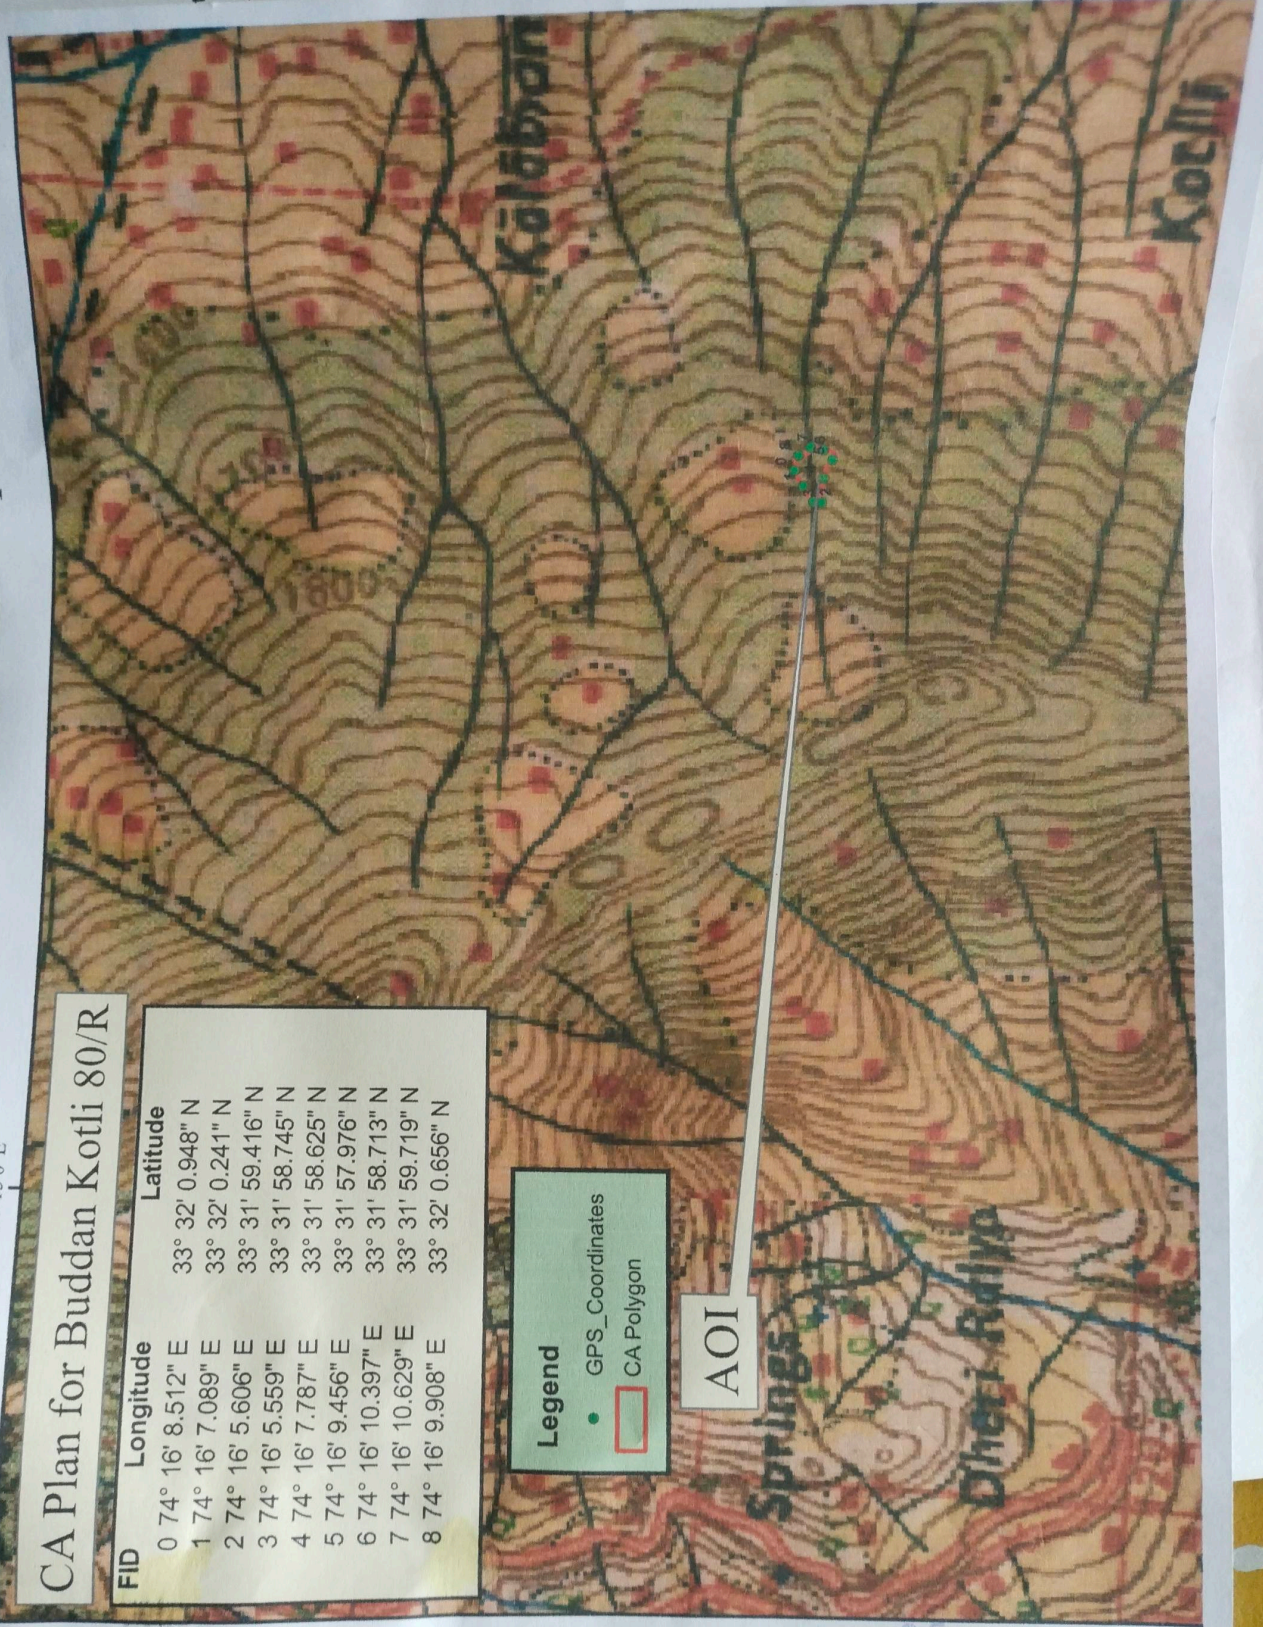

Toposheet Map for CA Plan

74°15'0"E

CA Plan for Buddan Kotli 80/R

FID	Longitude	Latitude
0	74° 16' 8.512" E	33° 32' 0.948" N
1	74° 16' 7.089" E	33° 32' 0.241" N
2	74° 16' 5.606" E	33° 31' 59.416" N
3	74° 16' 5.559" E	33° 31' 58.745" N
4	74° 16' 7.787" E	33° 31' 58.625" N
5	74° 16' 9.456" E	33° 31' 57.976" N
6	74° 16' 10.397" E	33° 31' 58.713" N
7	74° 16' 10.629" E	33° 31' 59.719" N
8	74° 16' 9.908" E	33° 32' 0.656" N

**Legend**

- GPS\_Coordinates
- CA Polygon

AOI

Division of Forest Office  
Rajouri Forest Division  
Rejoun