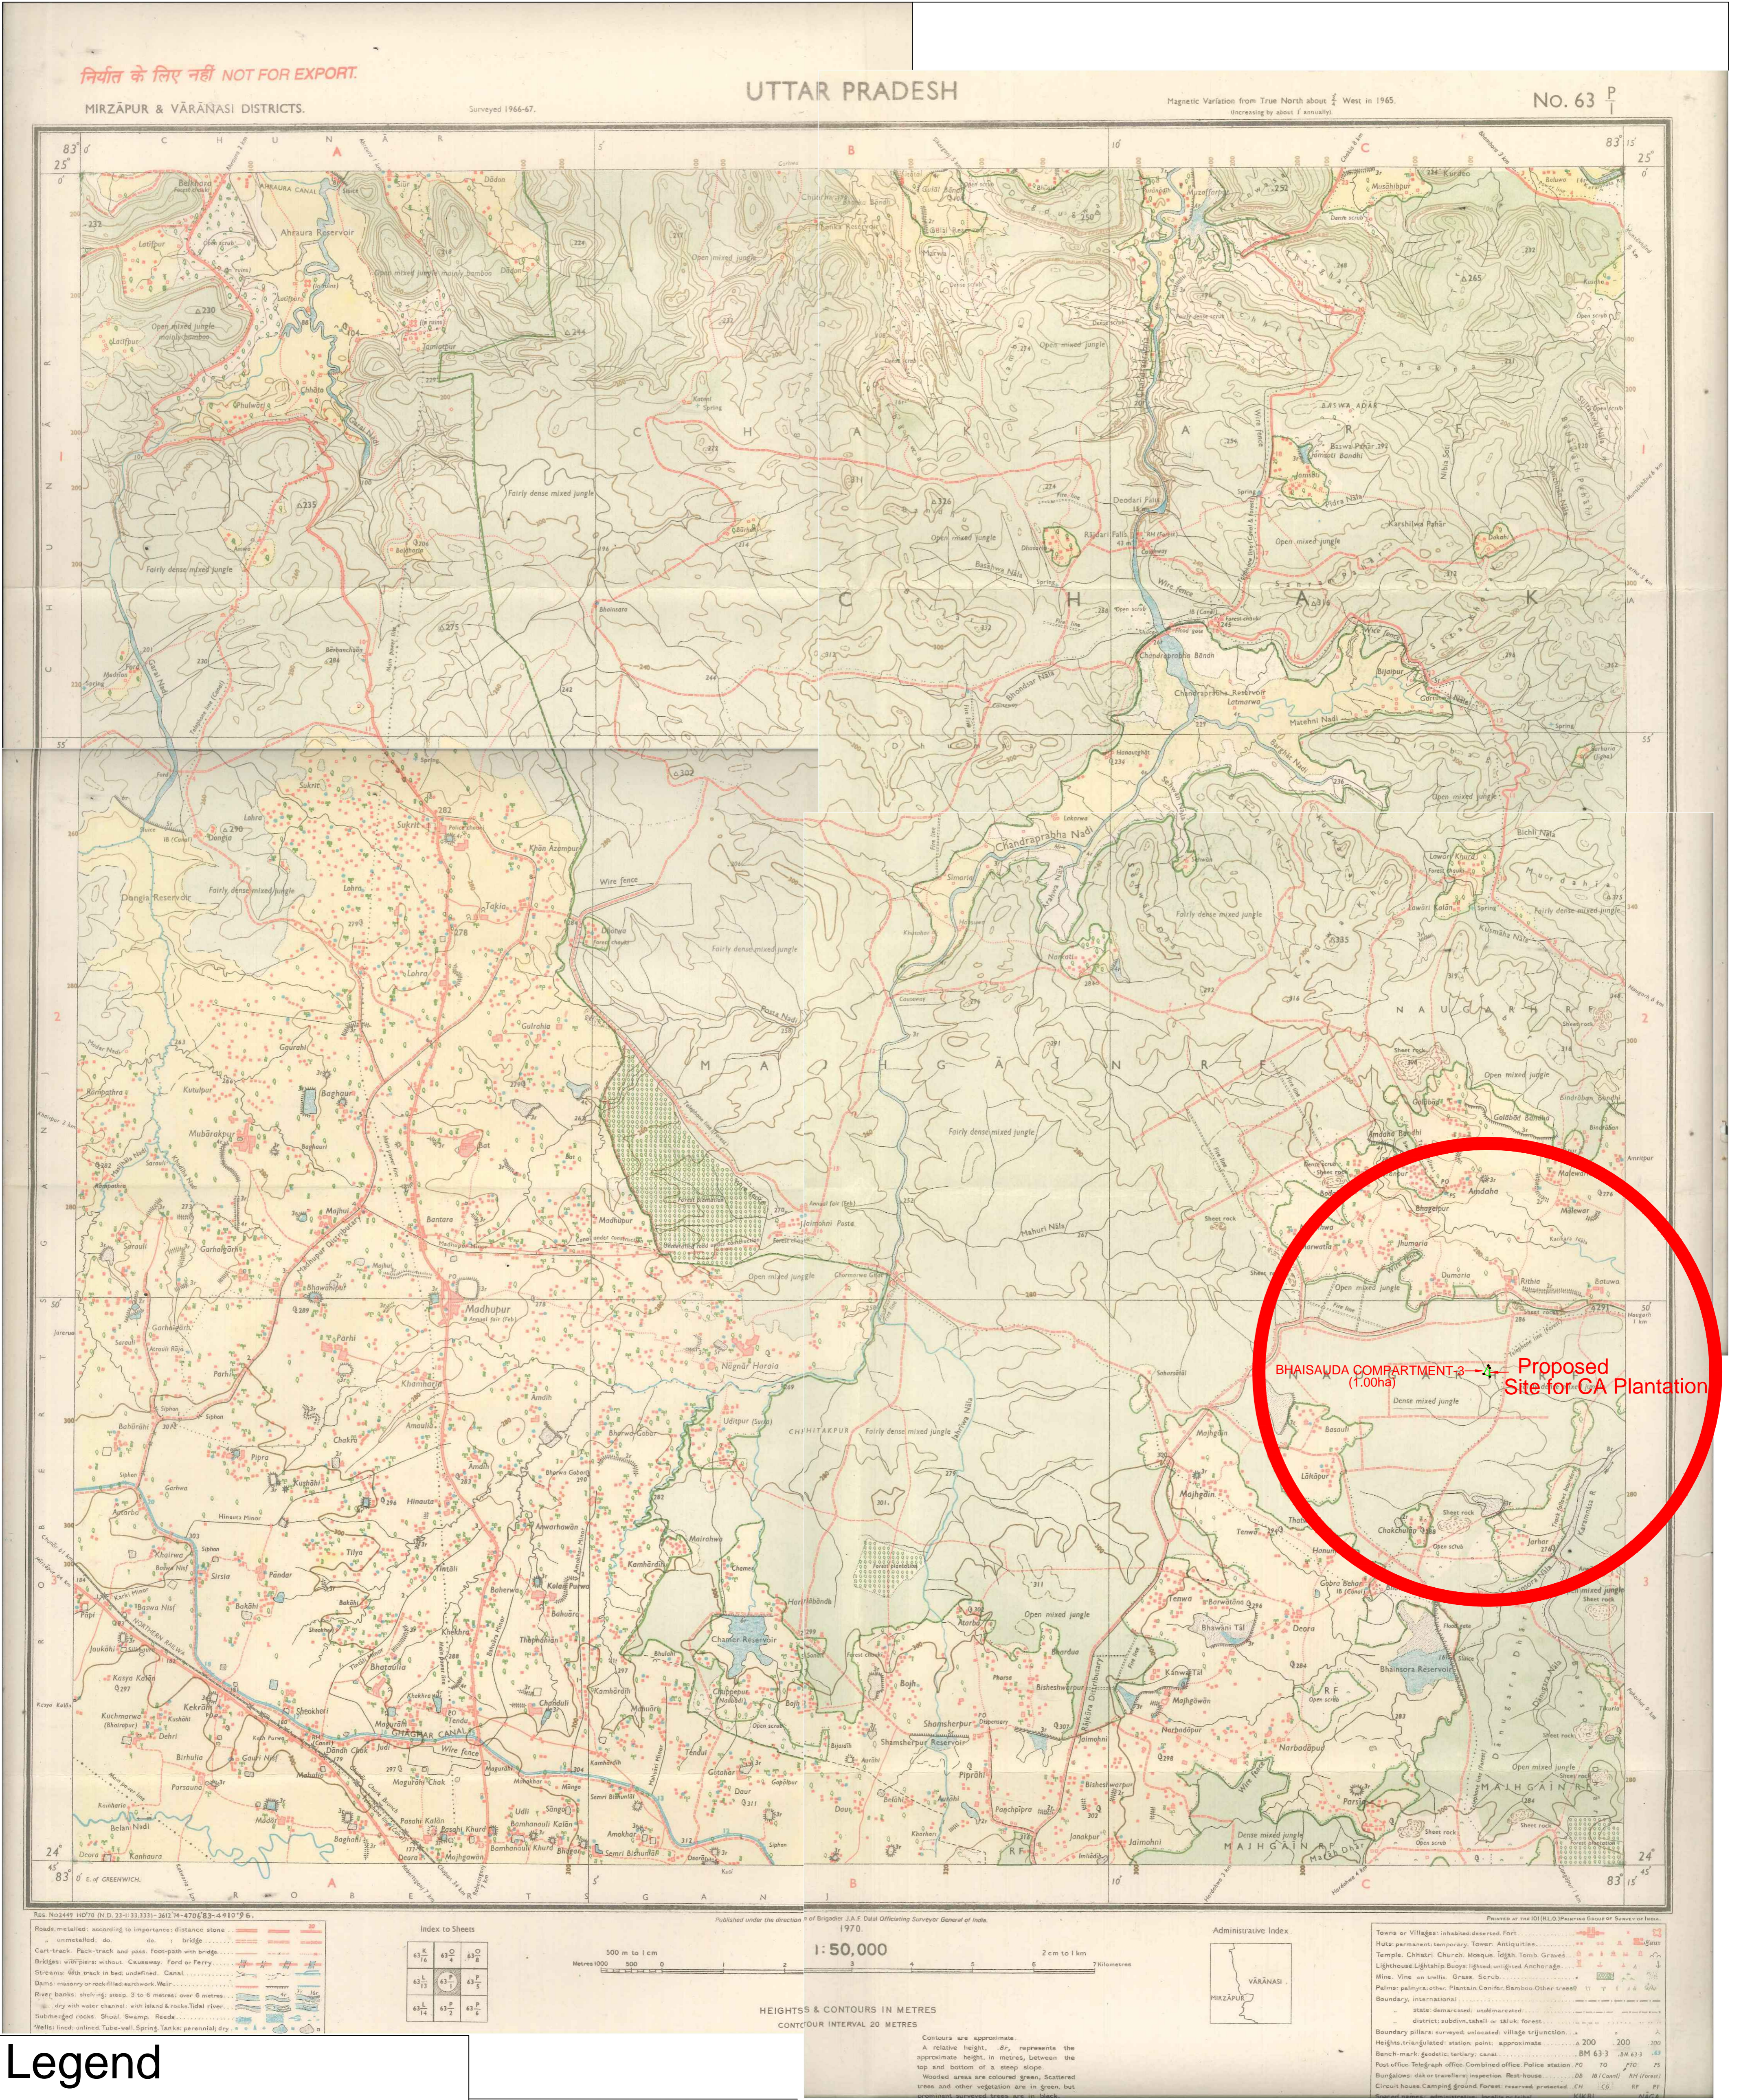

Proposed Site for Compensatory Afforestation(CA) in Forest Bhaissauda Compartment-3 Dhaurwa Ropawani, Majhgai Range, Kashi Wild Life Division, Ram Nagar, Varanasi, Chandauli District

Legend

GPS Coordinate ●