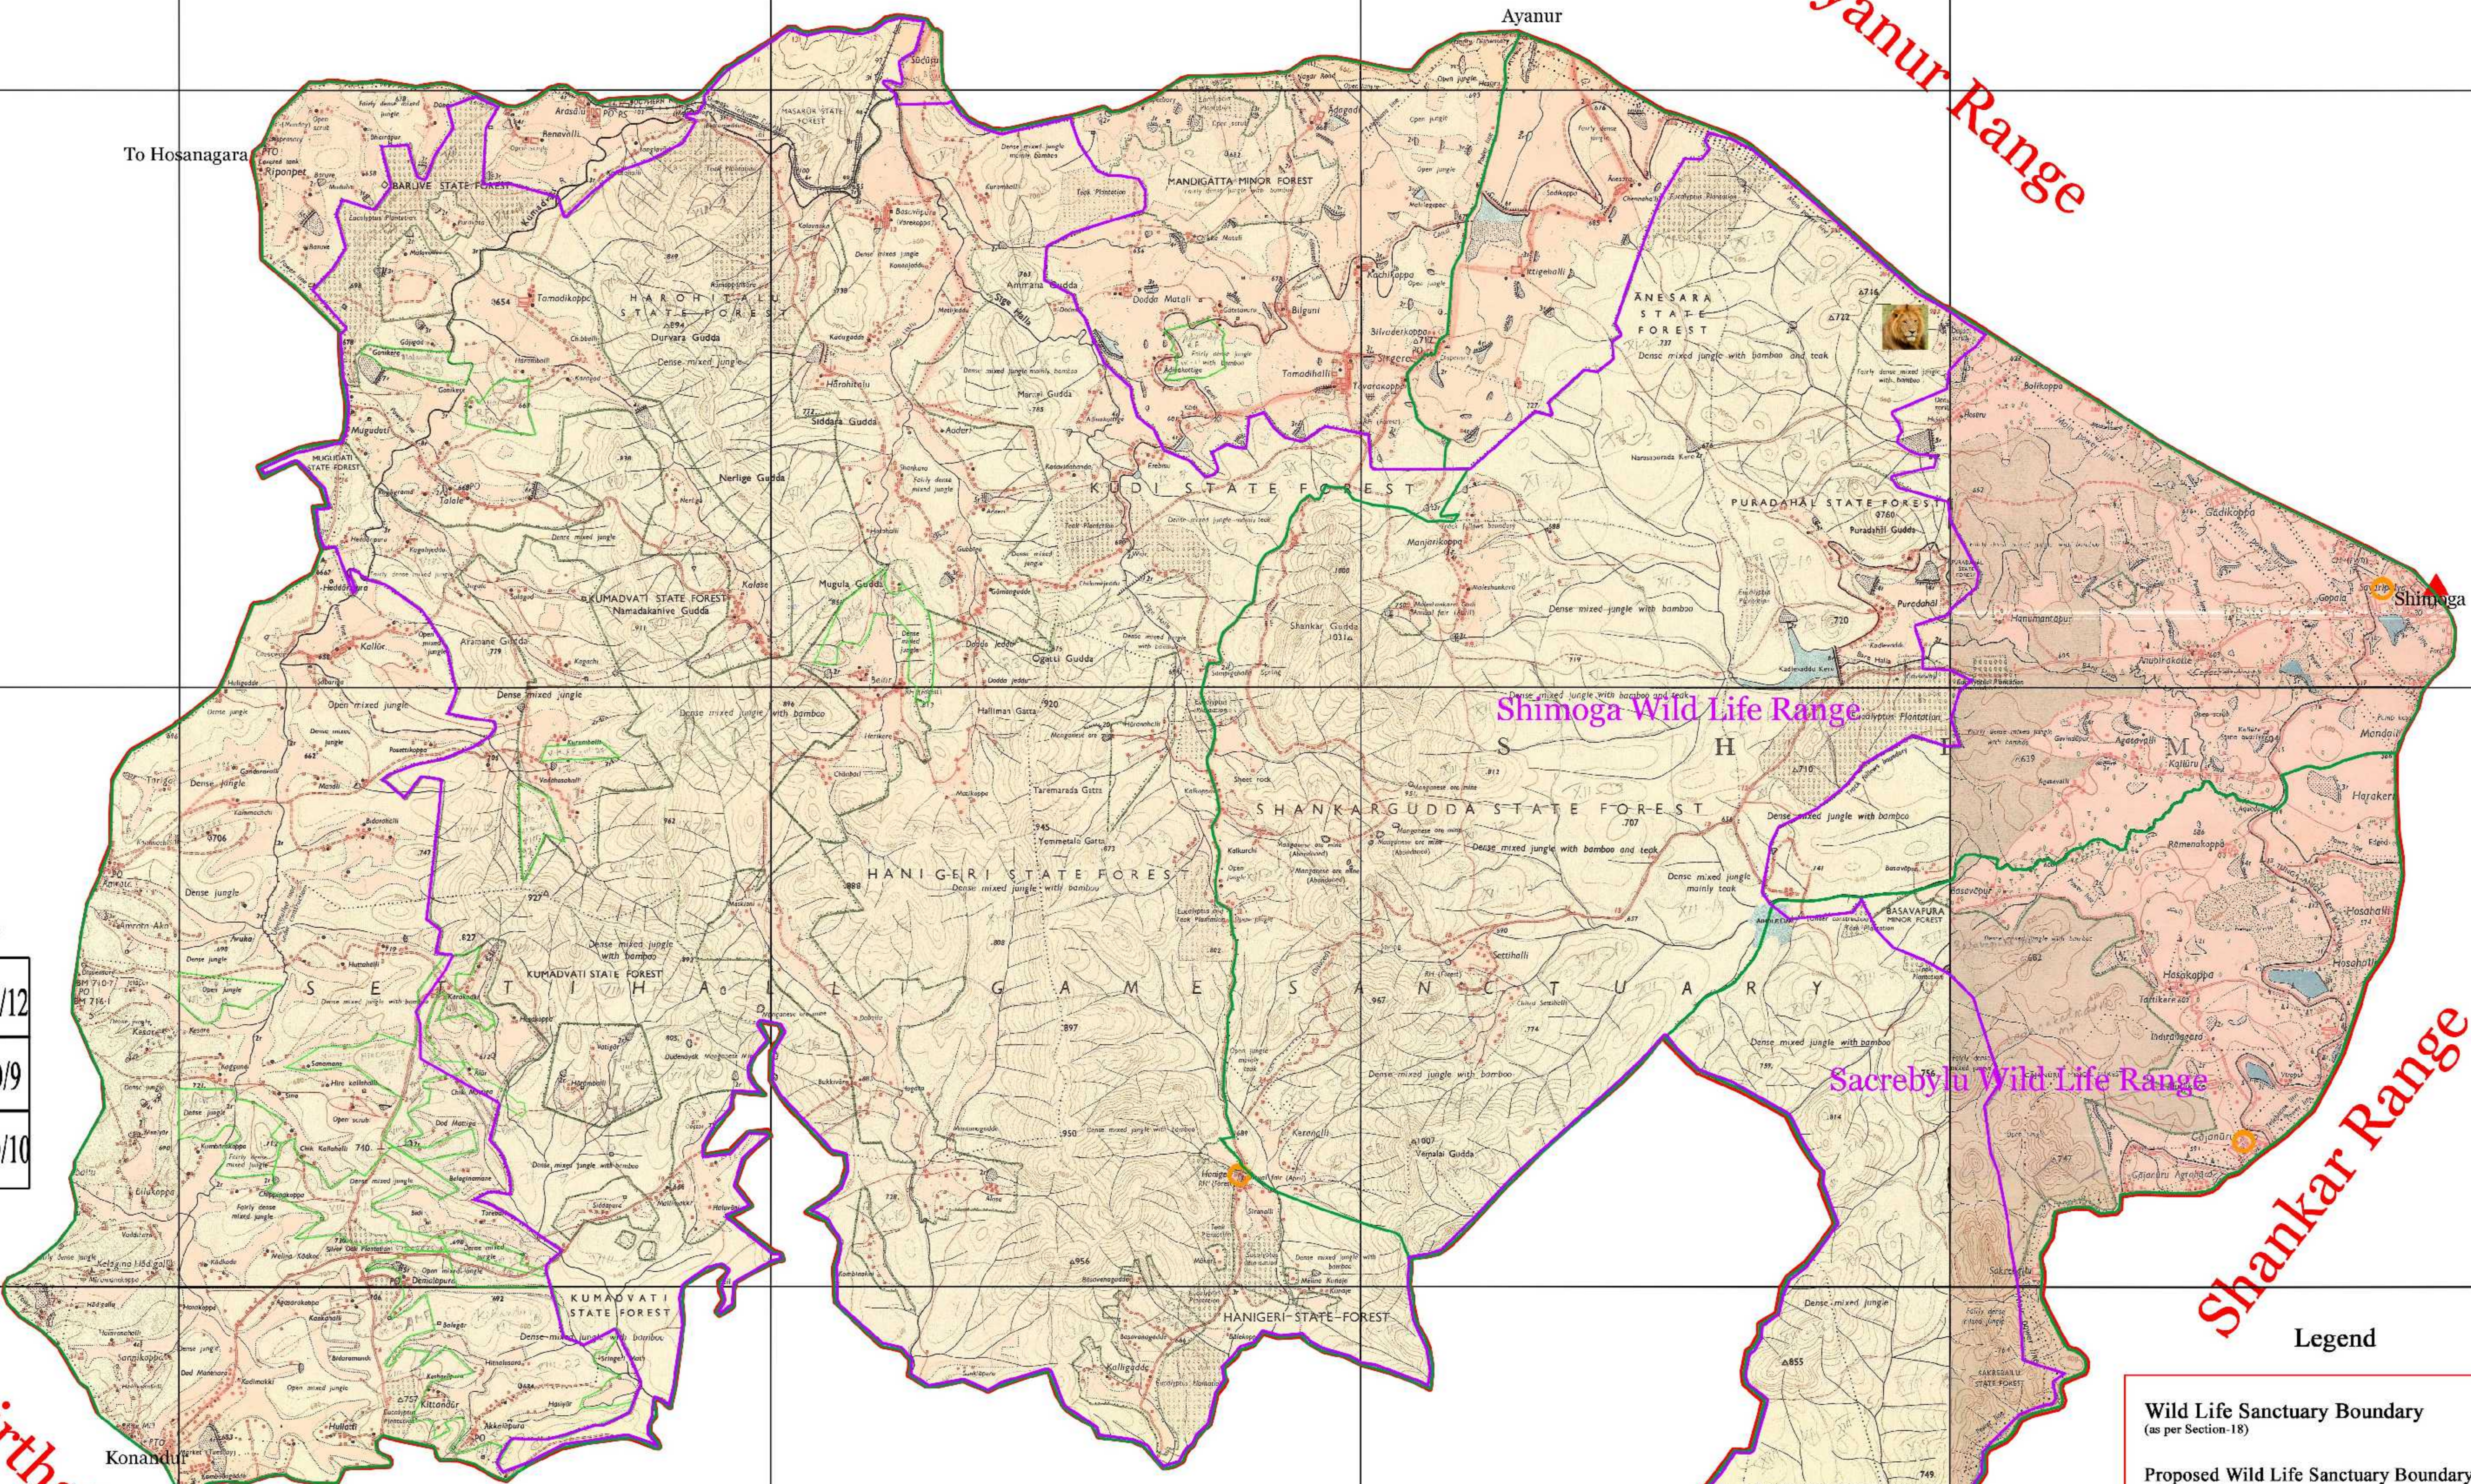

Map of Shettihalli Wild life Sanctuary (Proposed under section-26A)

Shettihalli Wild Life Sanctuary Notification No. AFD:47, FWL:74 Dtd: 25.01.1977 under section 18 of Wildlife protection act 1972

Scale : 1 : 50,000

Rippanpet Range

Ayanur Range

Hosanagara Range

Index Map

48/N/4	48/N/8	48/N/12
48/O/1	48/O/5	48/O/9
48/O/2	48/O/6	48/O/10

Thirthahalli Range

Mandagadde Range

Shankar Range

Shimoga Wild Life Range

Sacrebailu Wild Life Range

Legend

Wild Life Sanctuary Boundary (as per Section-18)	
Proposed Wild Life Sanctuary Boundary (as per Section-26)	
State / Reserve forest Boundary	
River & Streams	
Road	
Village Head Quarter	
Division Head Quarter	
Range Head Quarter	
Lion Safari	