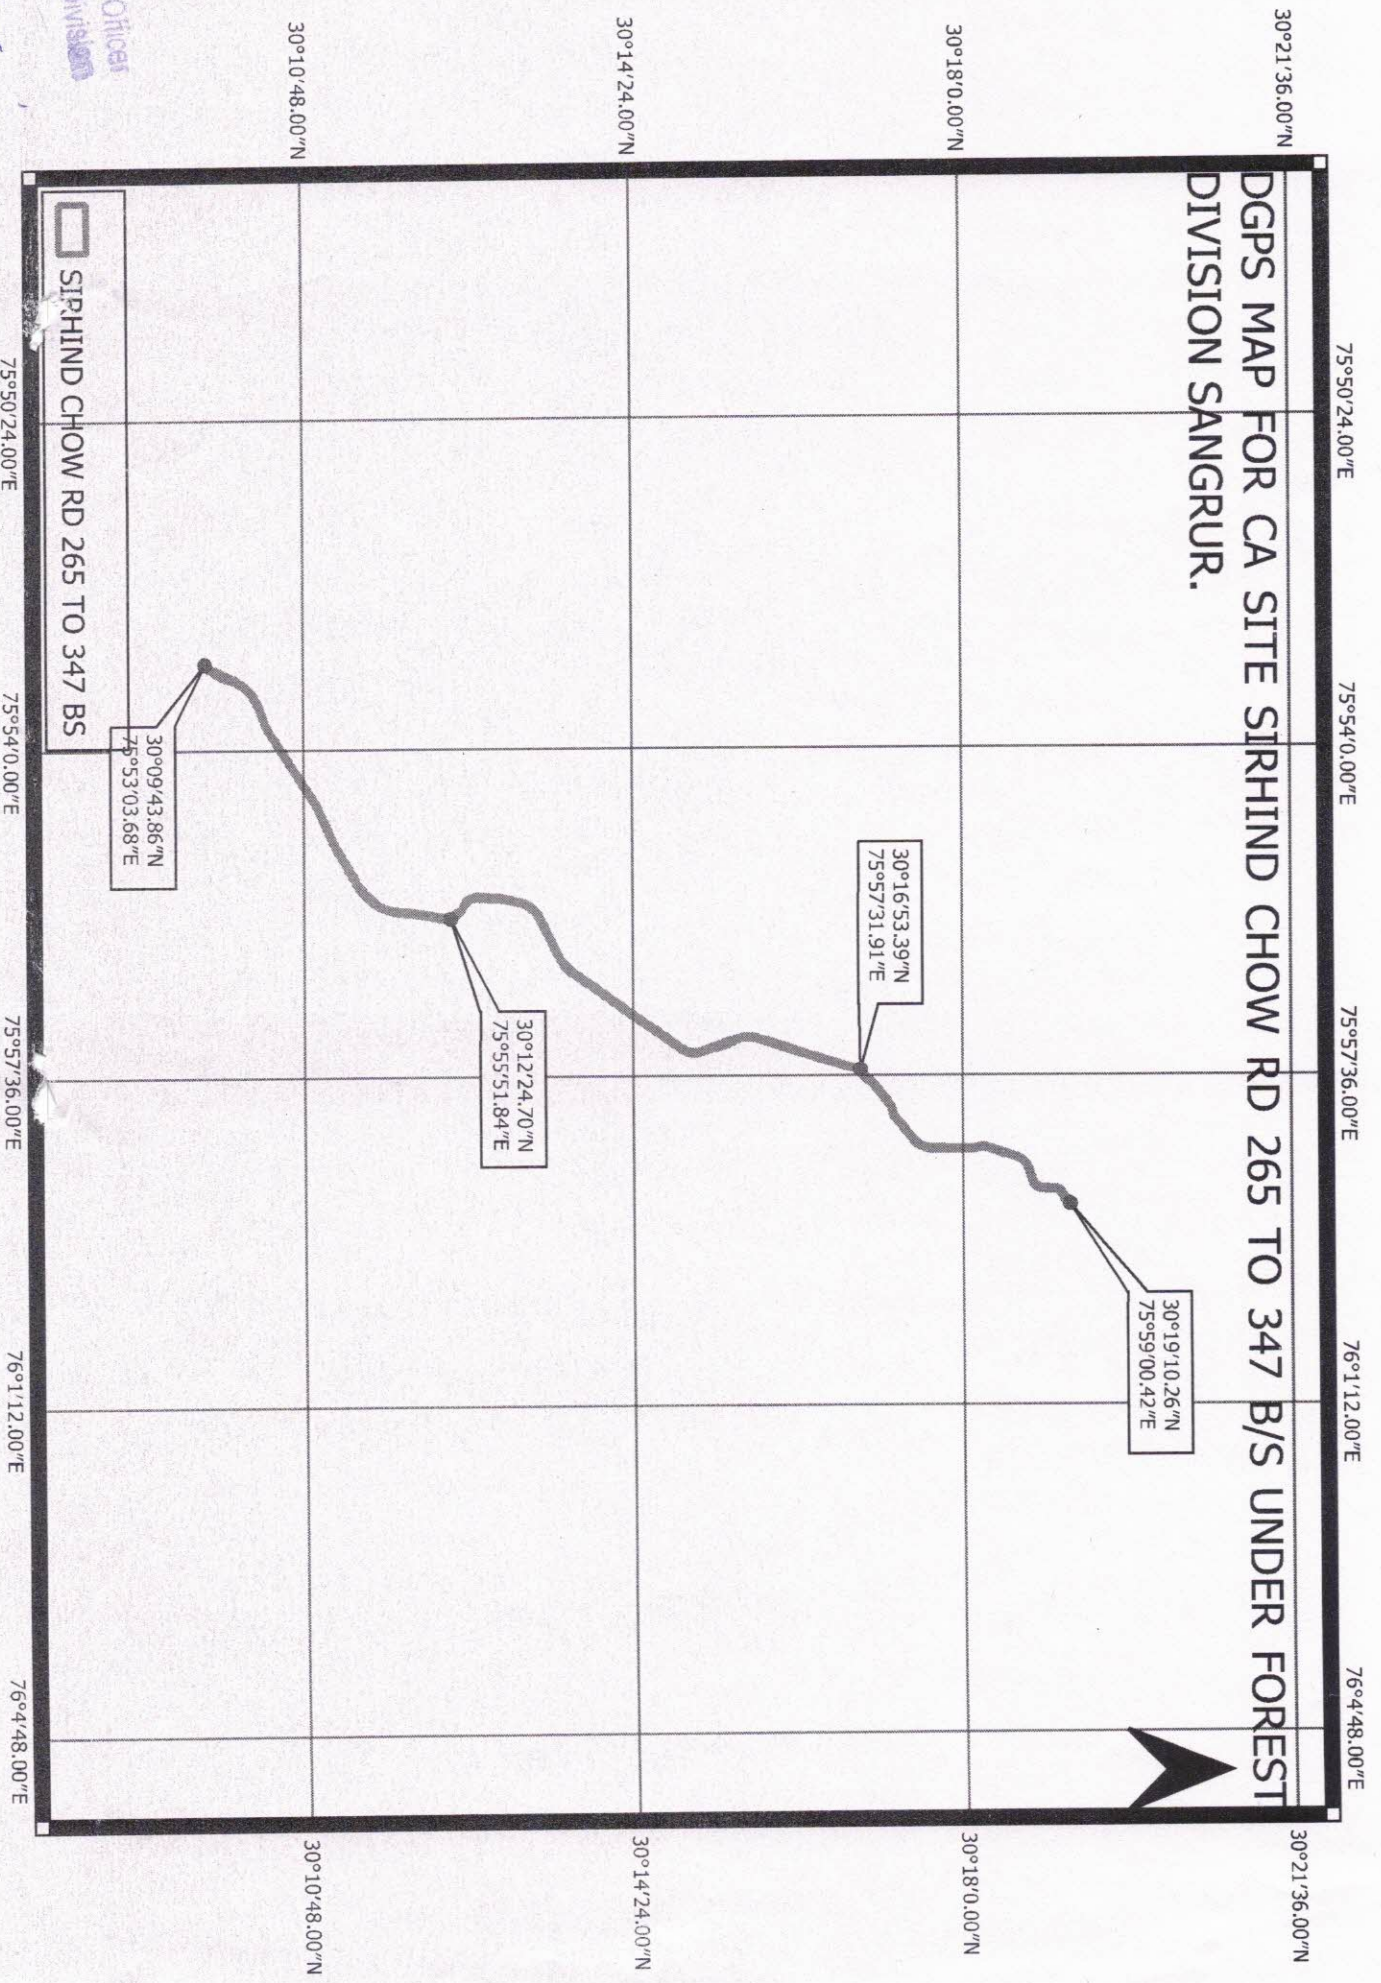

DGPS MAP FOR CA SITE SIRHIND CHOW RD 265 TO 347 B/S UNDER FOREST DIVISION SANGRUR.

Divisional Forest Officer  
Sangrur Forest Division  
SANGRUR.

*[Handwritten signature]*

*[Handwritten initials]*