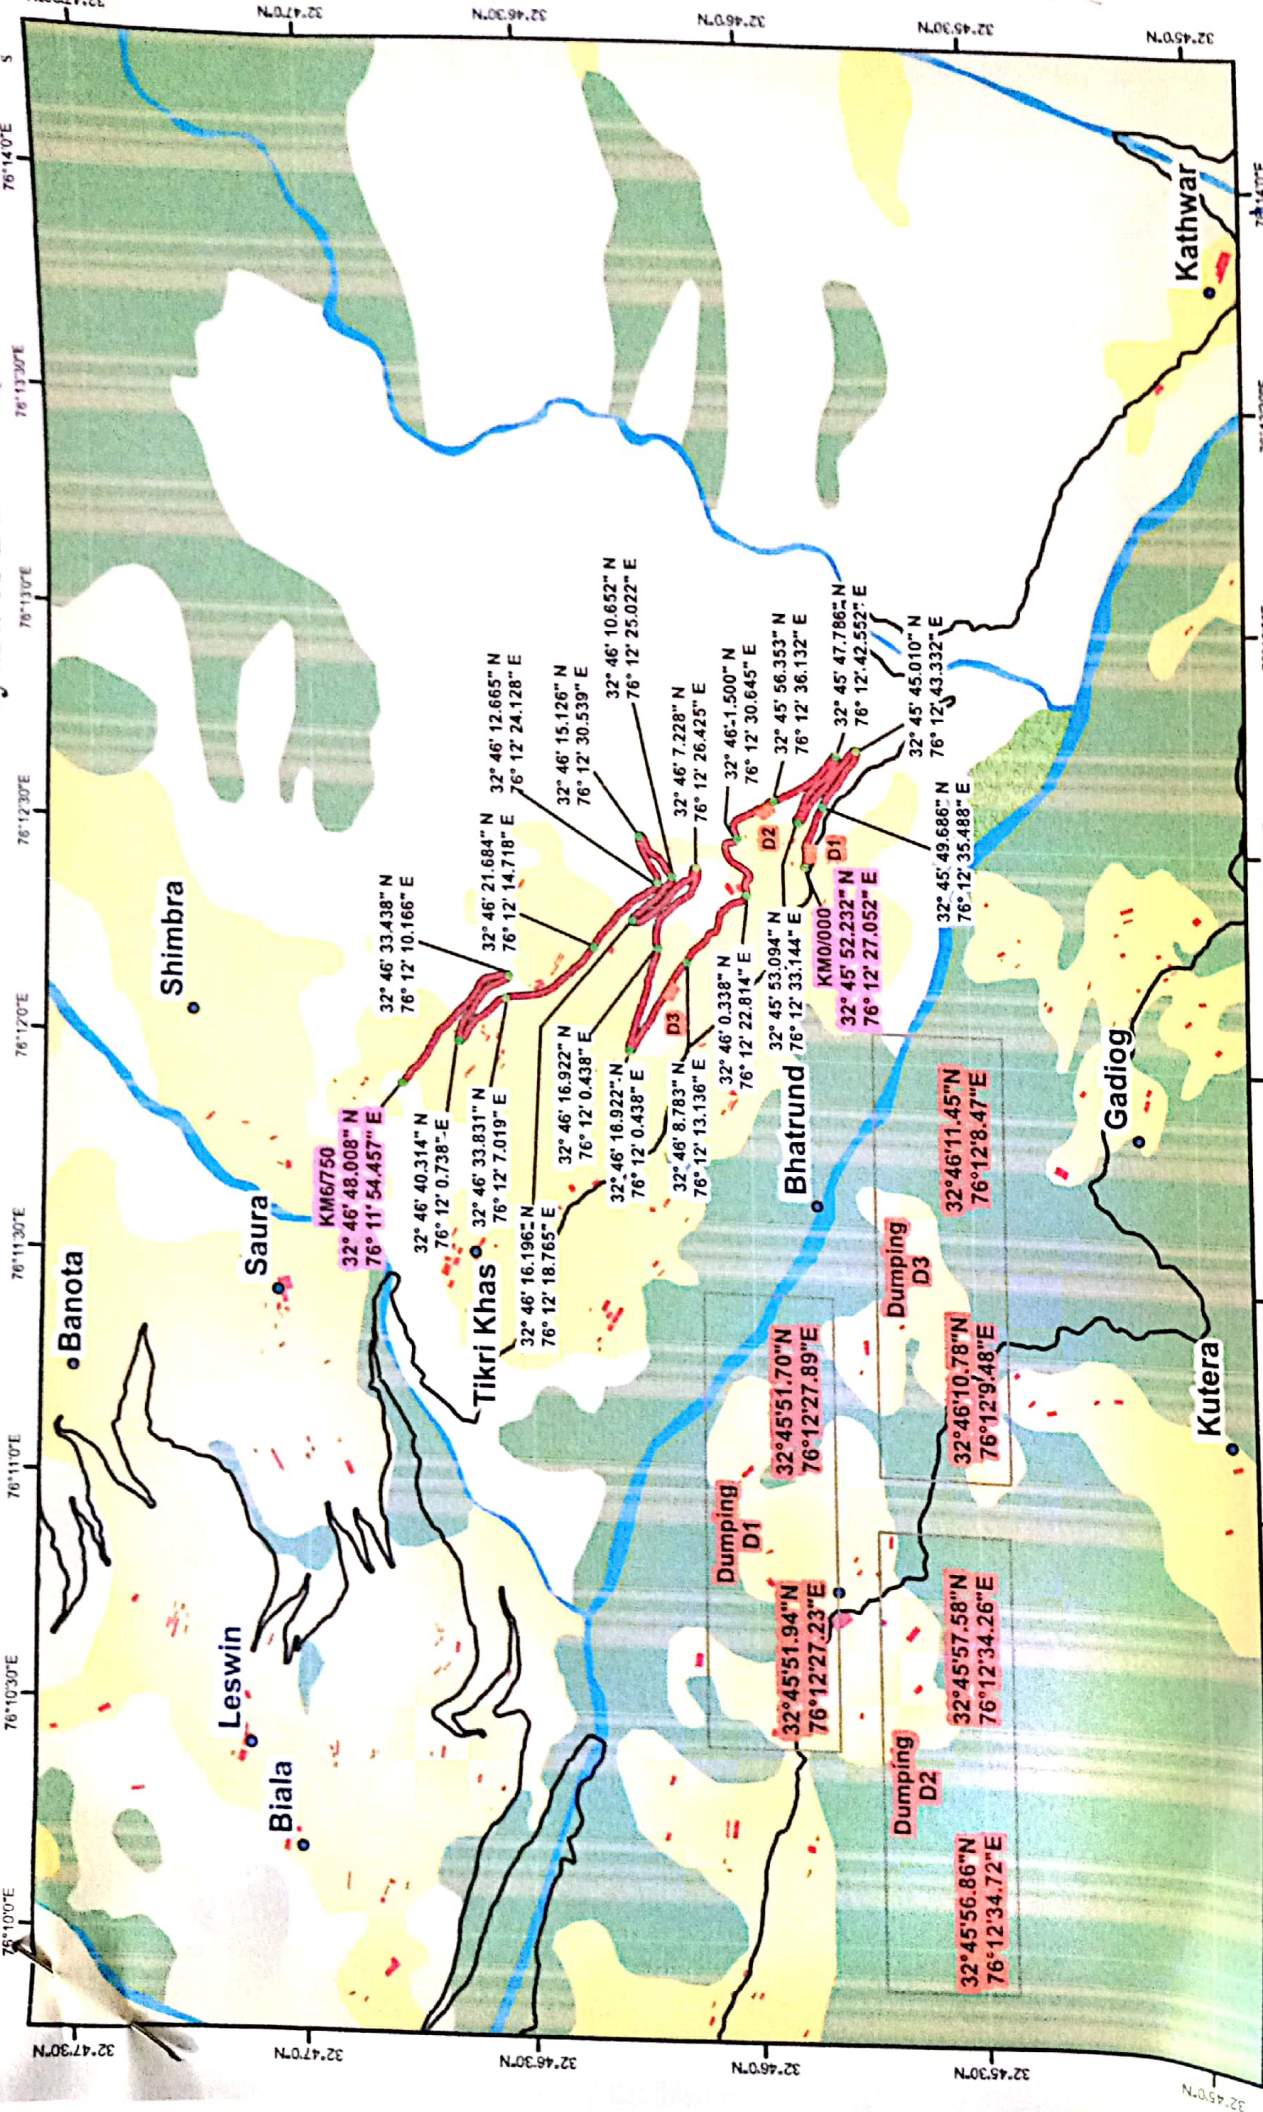

Digital Landuse Map for C/O Motorable Link Road from Dhakyara to Bharni (KM 6/750)

Legend

- Proposed Road
- Existing Road
- Dumping Site
- Forest
- Open Land
- Private Land
- Shurbs
- Water Body
- Builtup