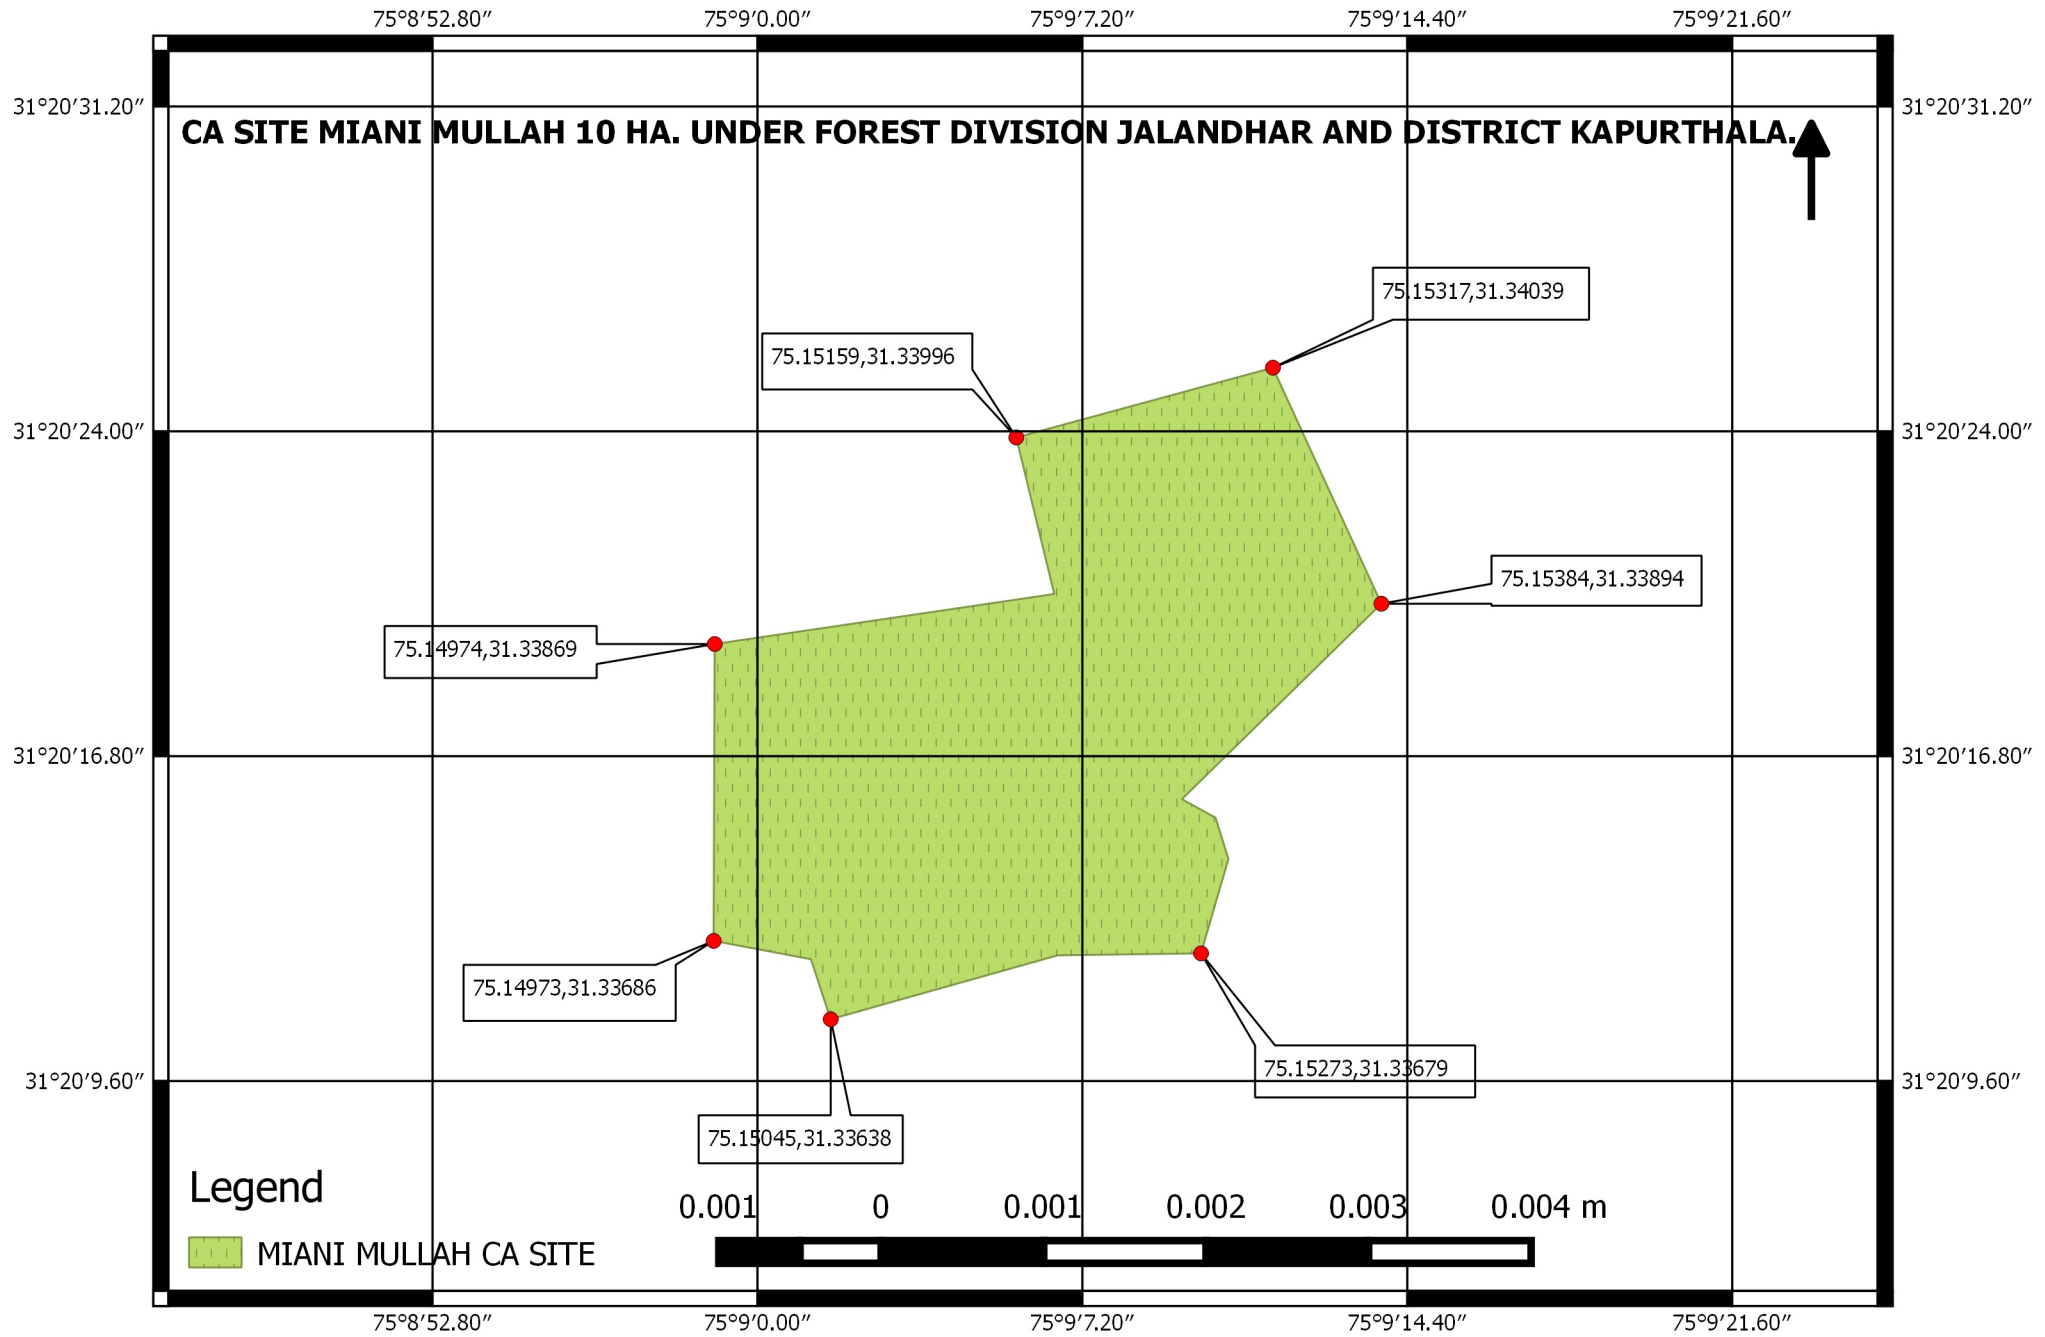

CA SITE MIANI MULLAH 10 HA. UNDER FOREST DIVISION JALANDHAR AND DISTRICT KAPURTHALA.

Legend

 MIANI MULLAH CA SITE

0.001 0 0.001 0.002 0.003 0.004 m