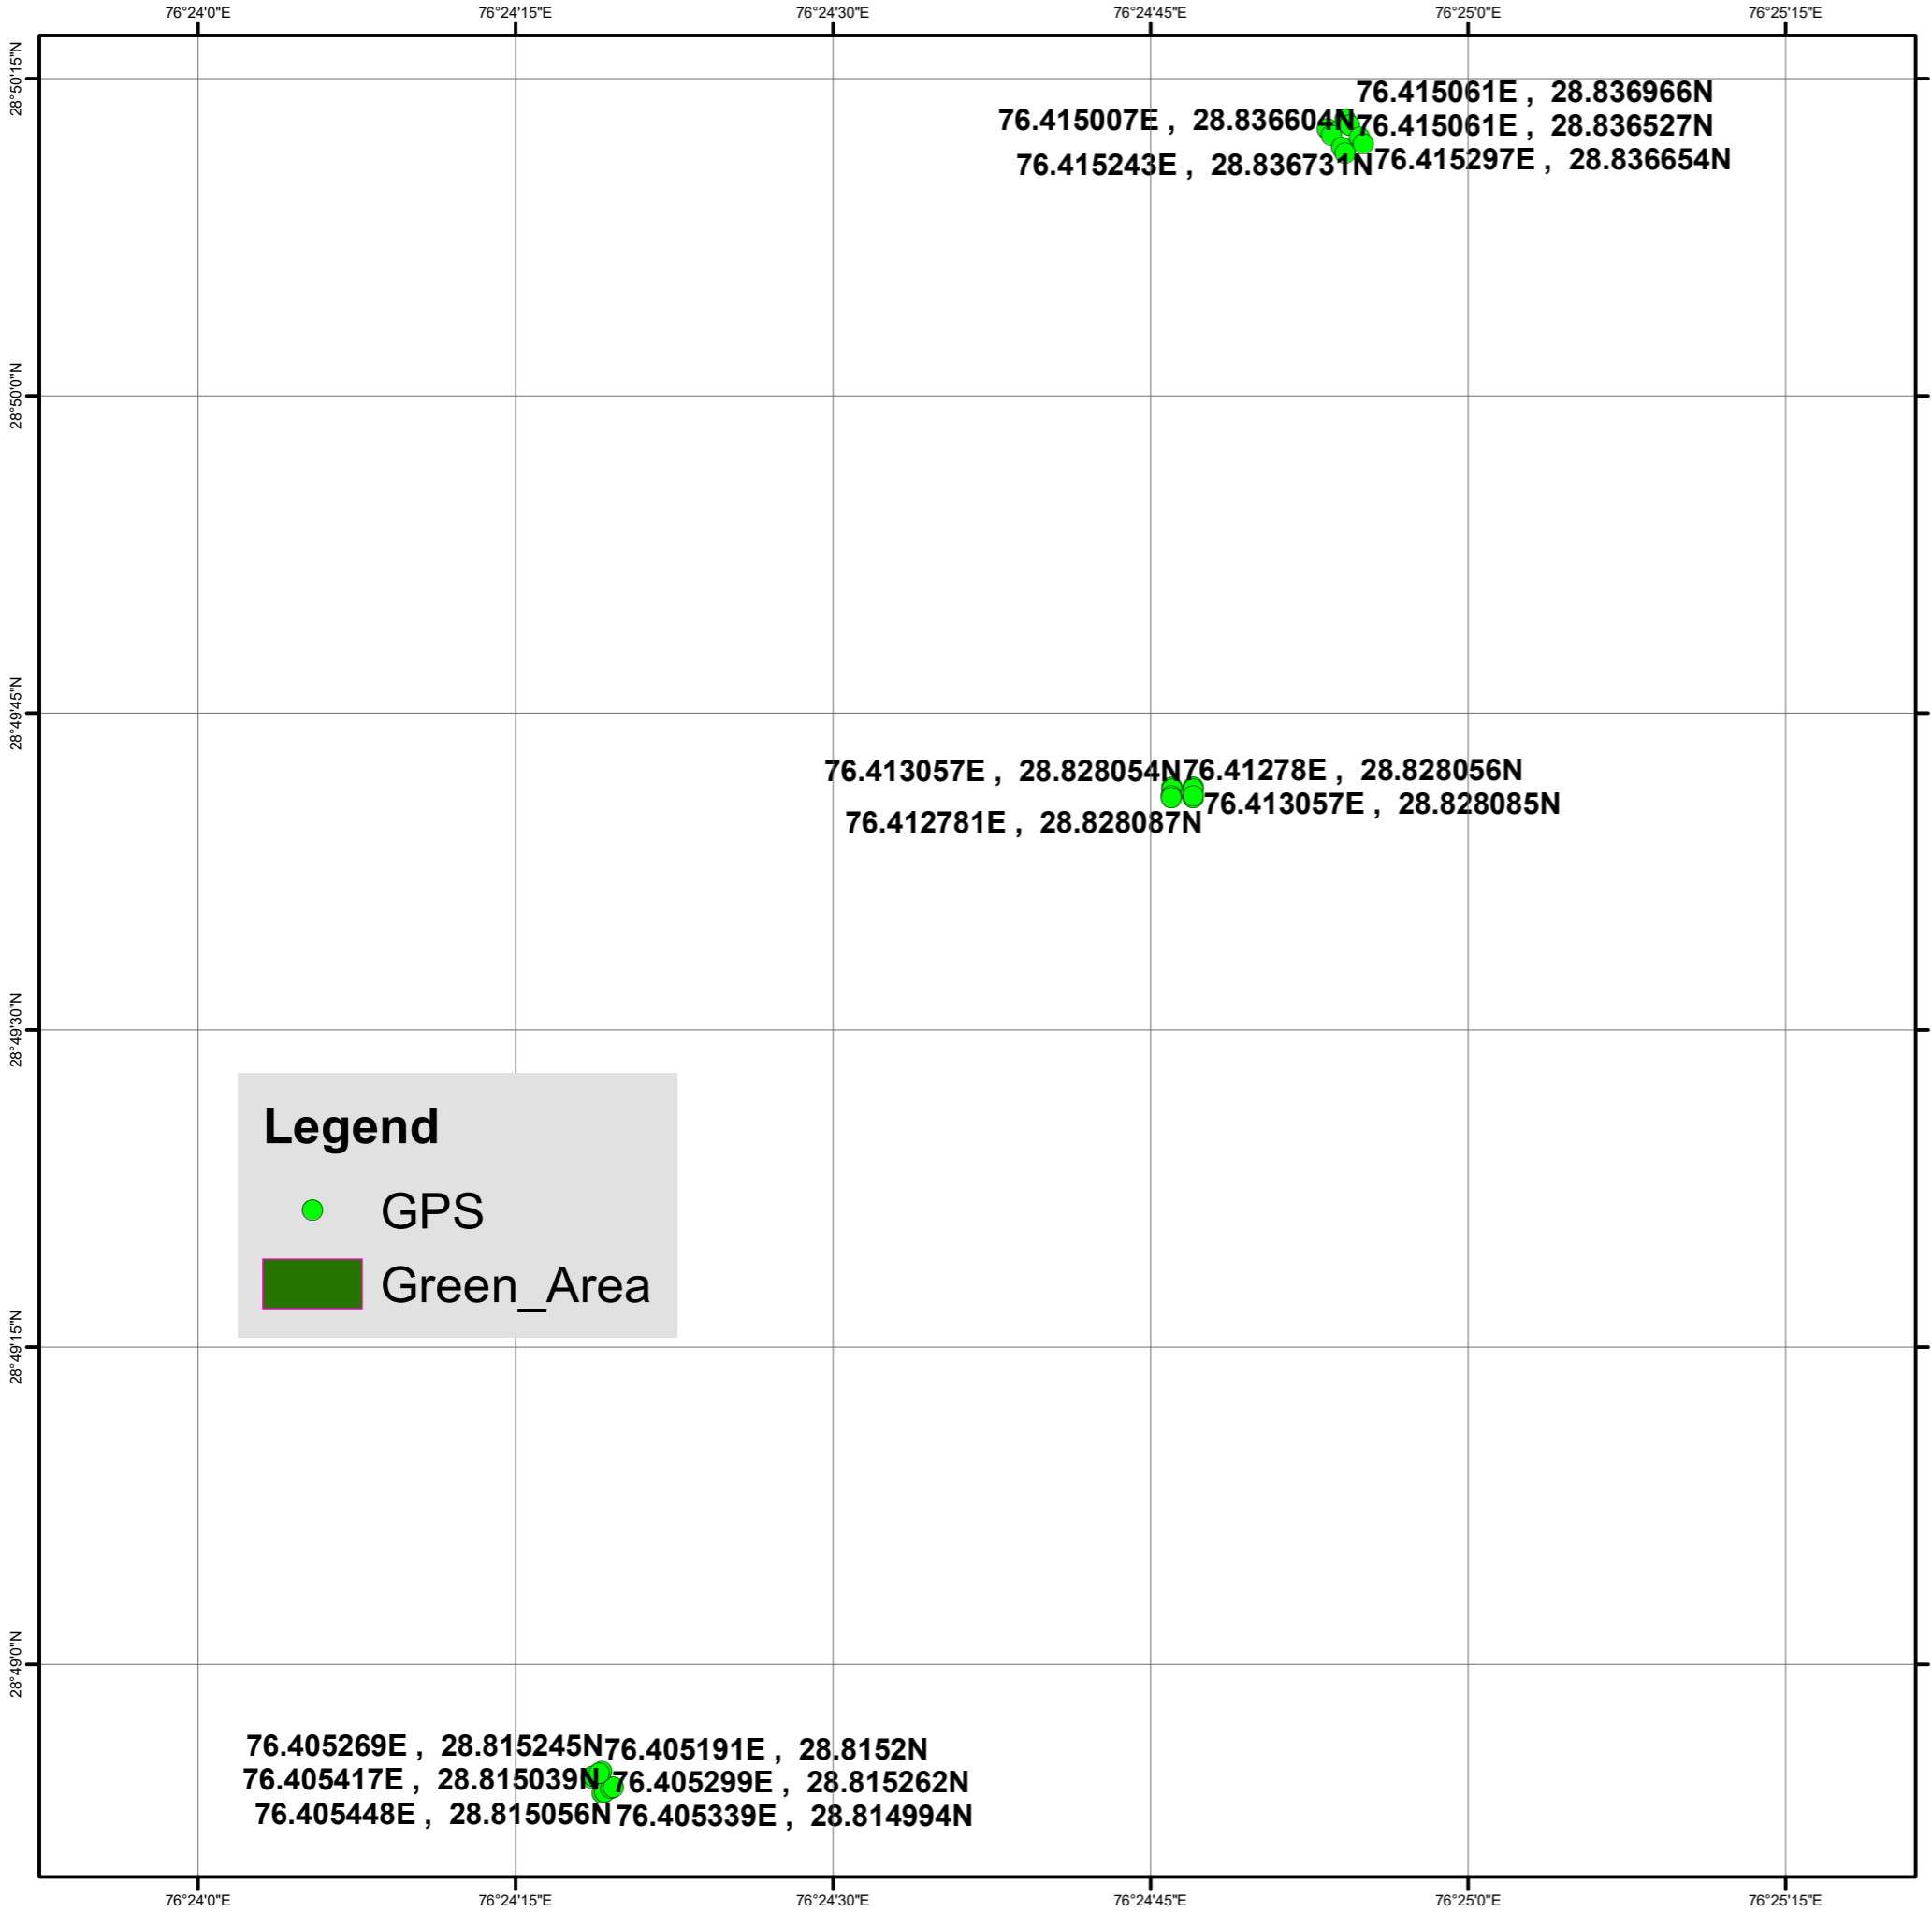

132 KV S/C KALANAUR TO MANHERU TRANSMISSION LINE IN ROHTAK

Legend

- GPS
- Green_Area