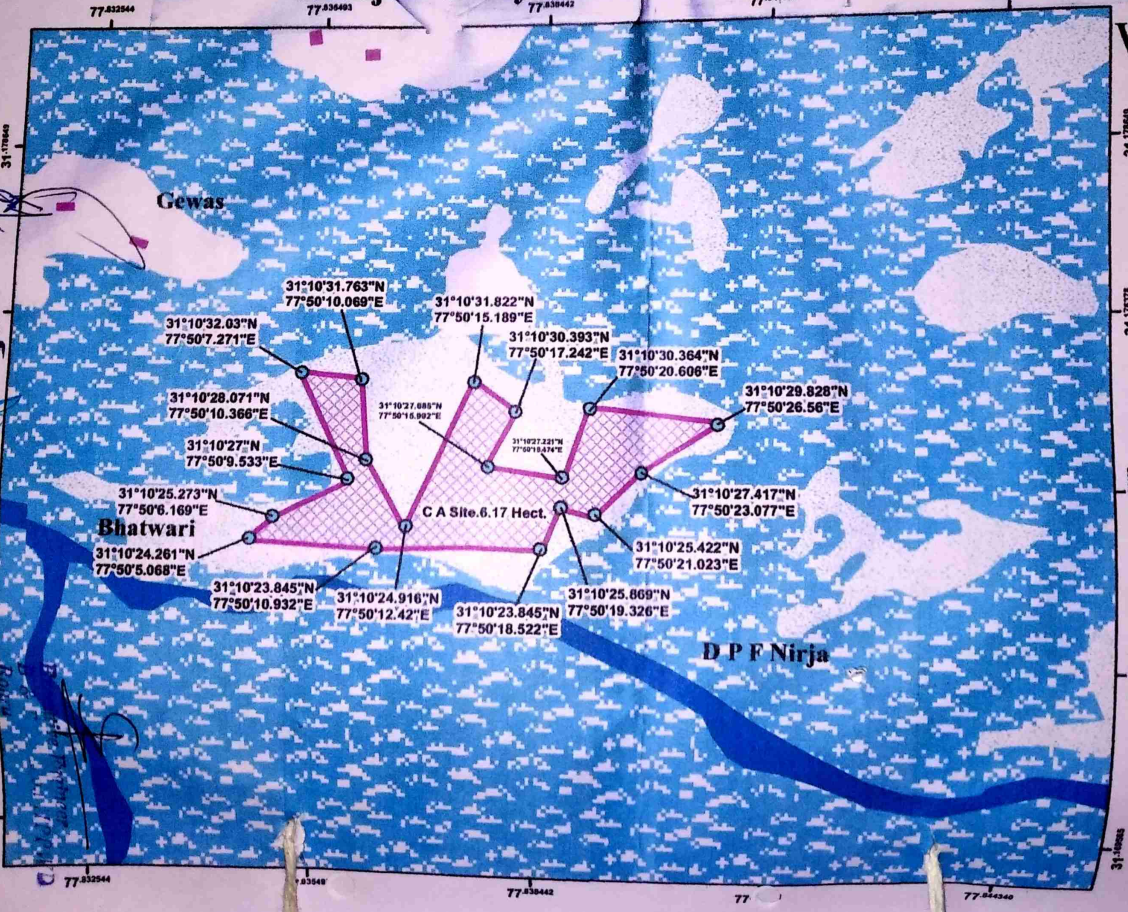

Digital Landuse Map for C/O Proposed C A Site Andra Jhanjwari at Ciyari Road

- Legend**
- Proposed C A Site
 - Bulltup
 - Forest Land
 - Open Land
 - Private Land
 - Water Body

JINJIB ENGINEER
 Asstt. Engineer
 B & S
 Chitgaon
 Divisional Forest Officer
 Rohnu Forest Division, Rohnu
 Chitgaon