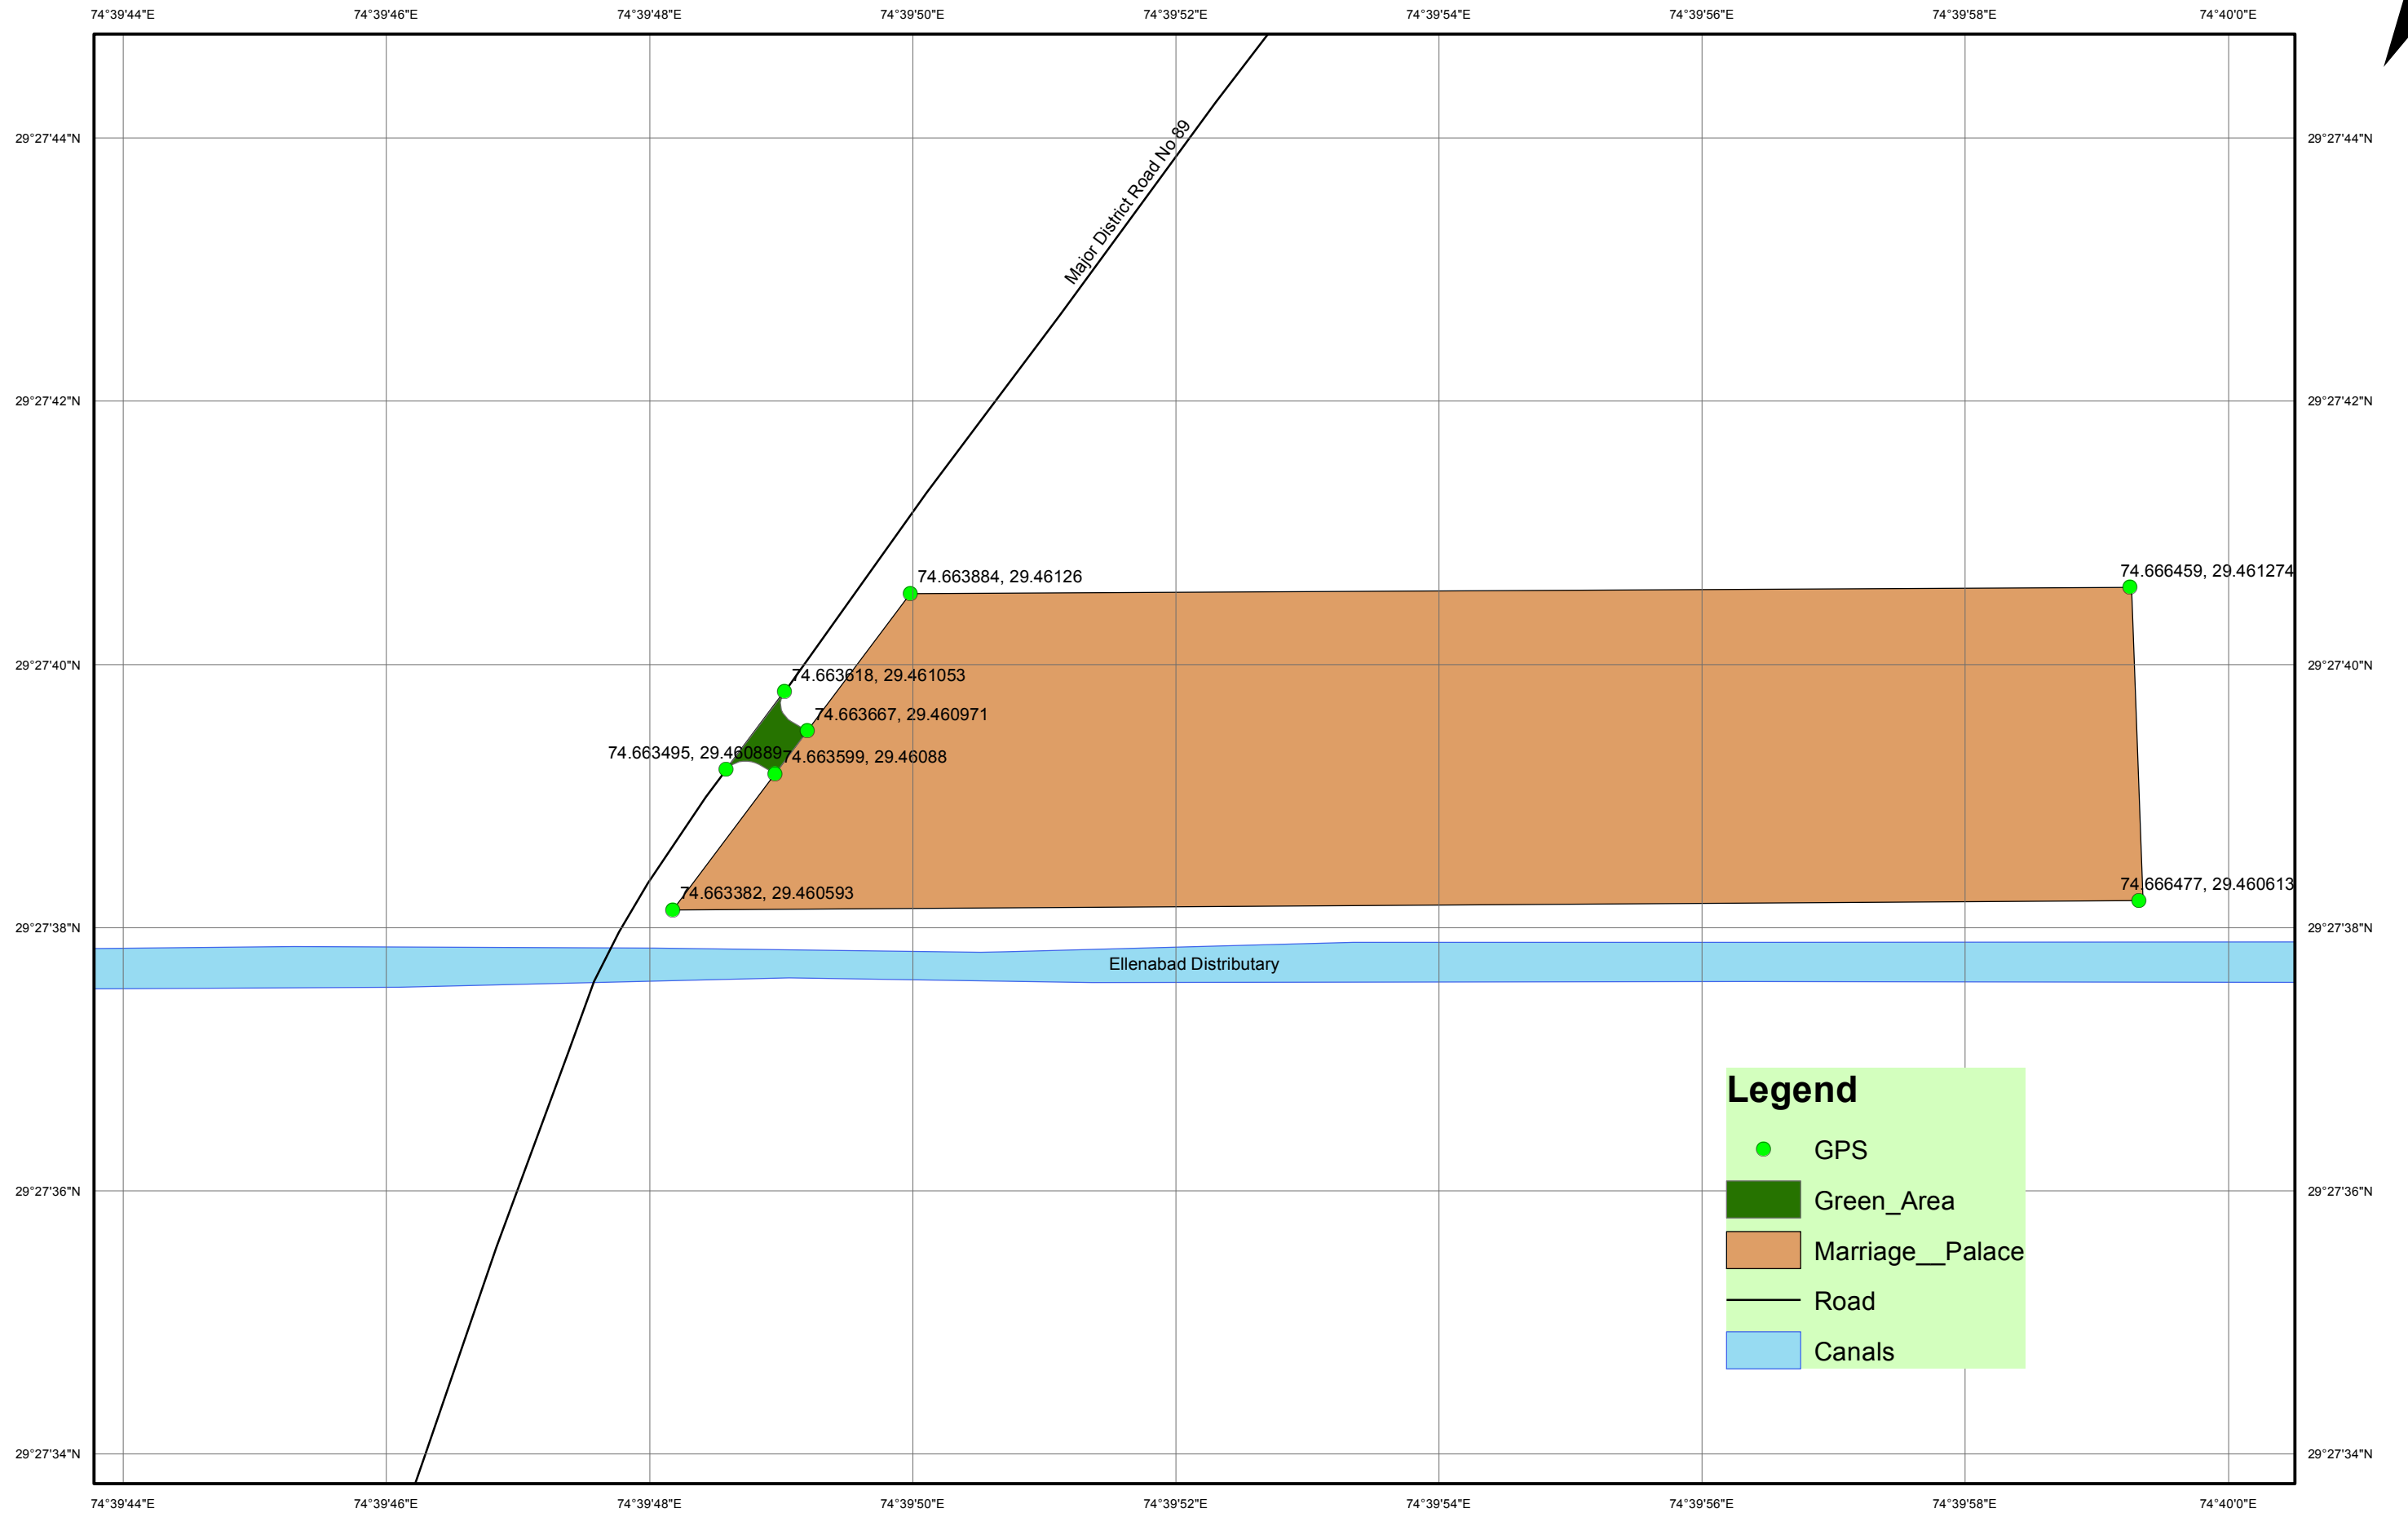

Marriage Palace along Ellenabad -Jiwan Nagar road Km 0-1 RHS at village Ellenabad in Sirsa

N

Legend

- GPS
- Green_Area
- Marriage_Palace
- Road
- Canals