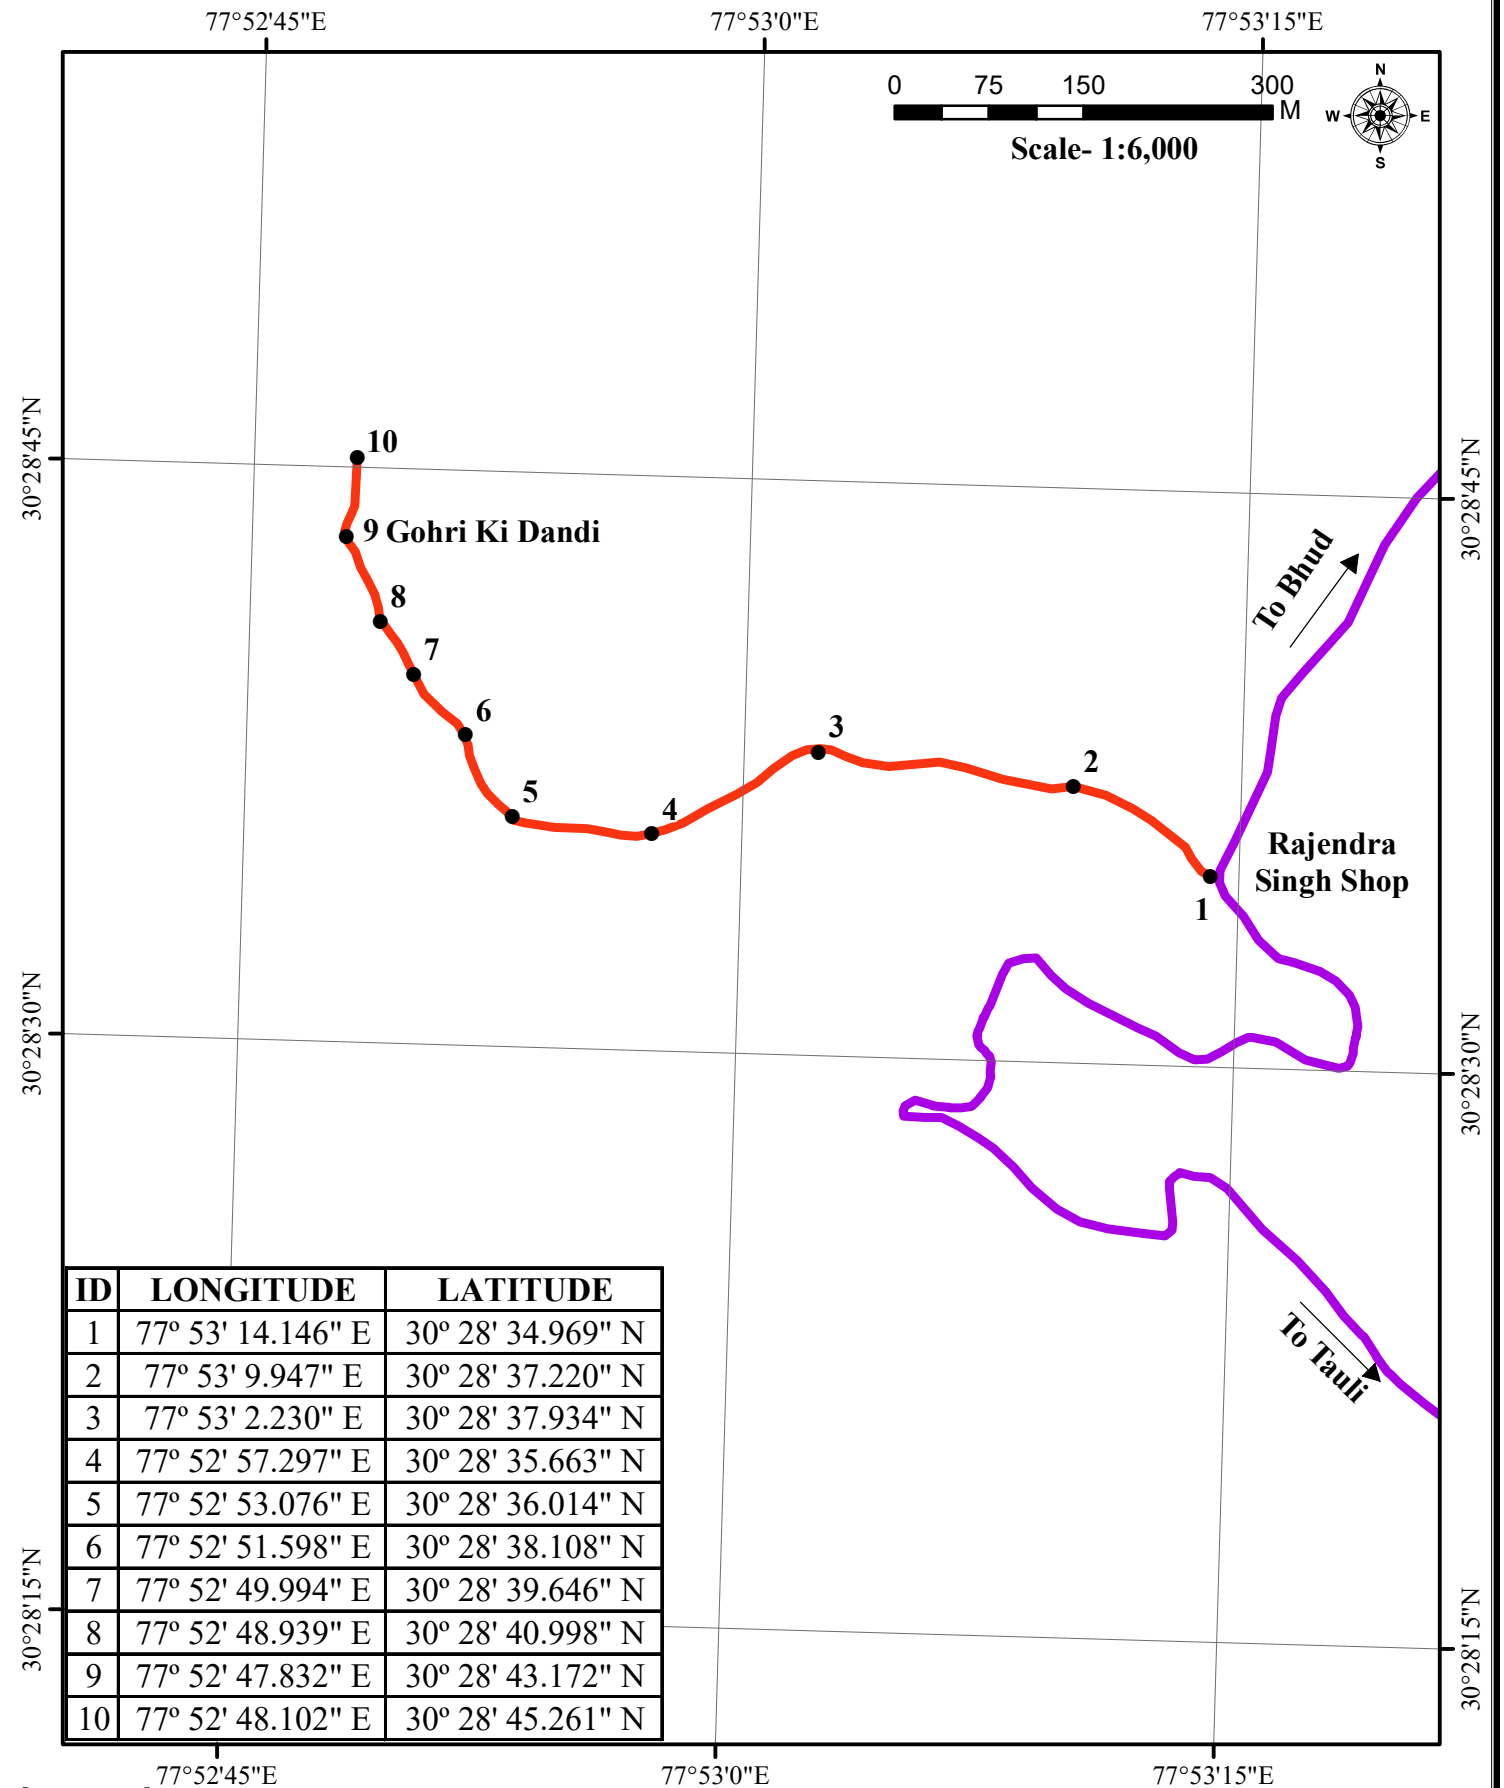

Geo-Reference Map of Proposed Motor Road From Rajendra Singh Shop, KM-3 of Tauli-Bhud MR to Gohri Ki Dandi Upto Puran shingh House Motor Road in District Dehradun

- Legend**
- GPS Points
 - Proposed Road
 - Tauli - BHud MR